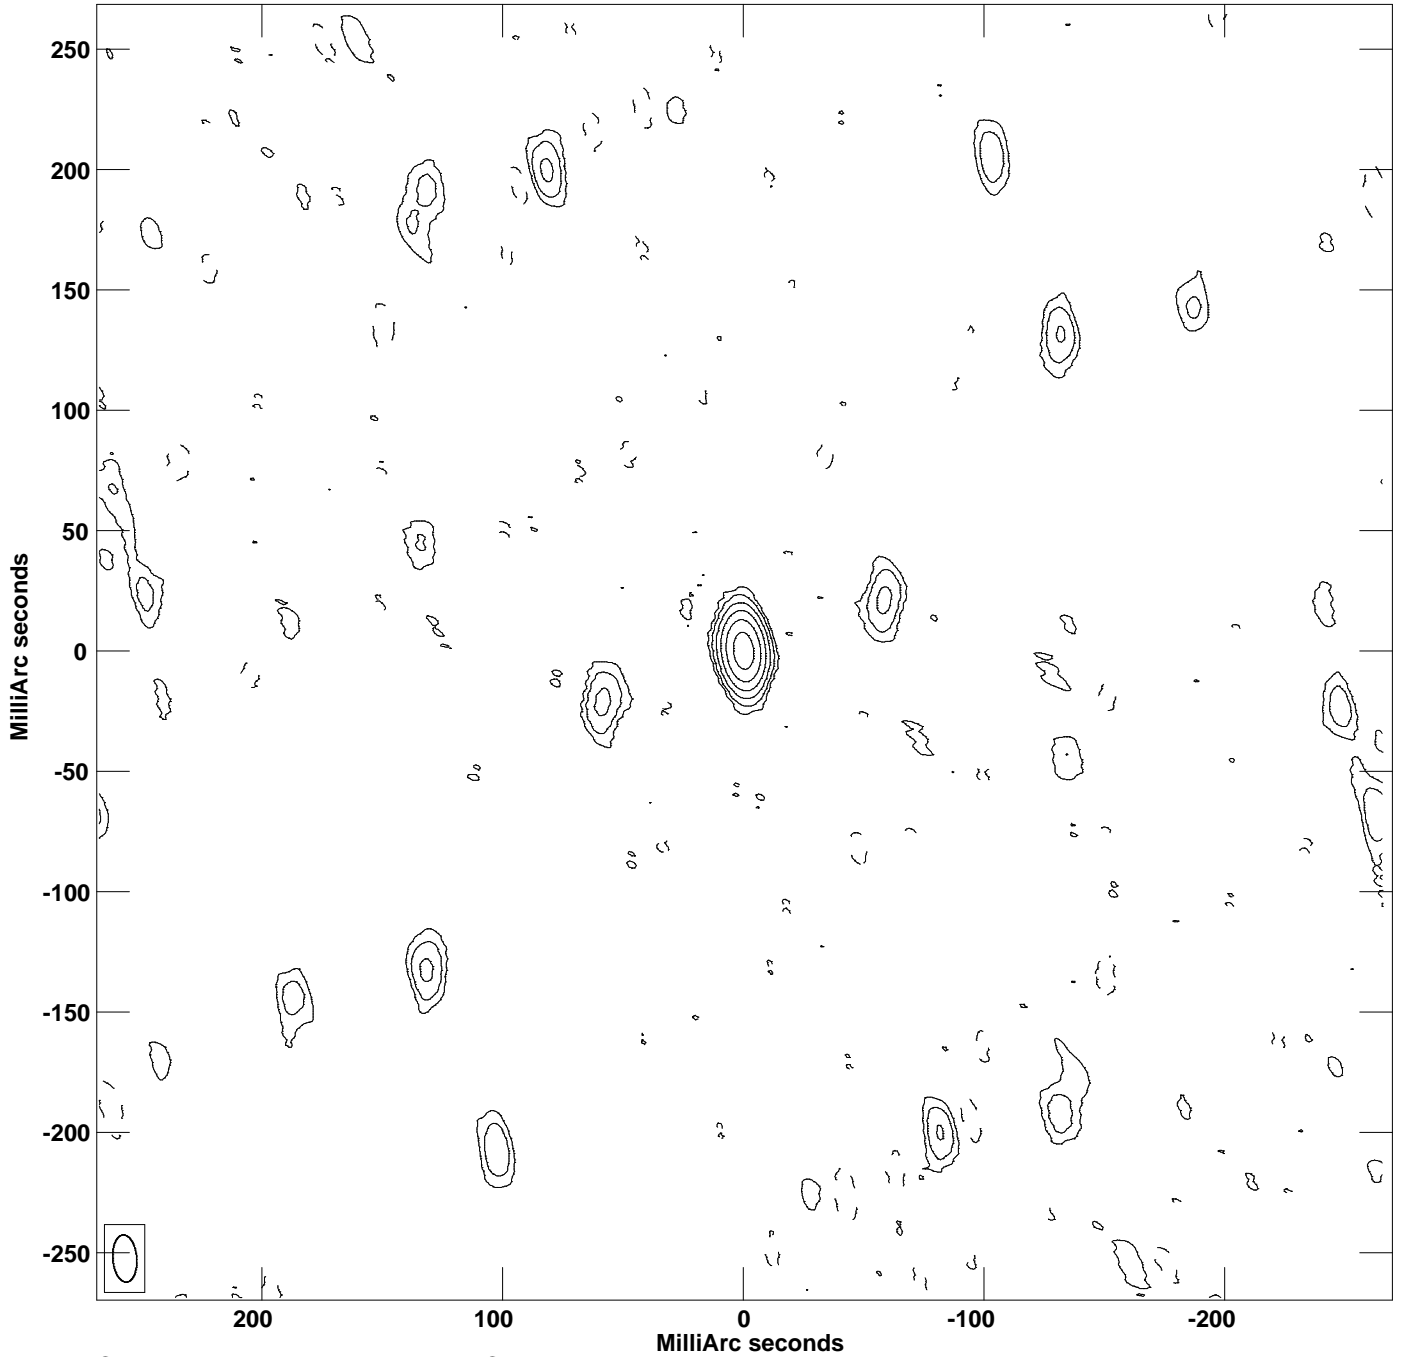

PLot file version 1 created 18-JUN-2021 17:33:25
CONT: 1749+096 IPOL 1658.490 MHz 1749+096.ICL001.3

Center at RA 17 51 32.8185720 DEC 09 39 00.728290
Cont peak brightness = 5.9831E-01 JY/BEAM
Levs = 5.983E-03 * (-2.13, 2.134, 4.268, 8.535, 17.07, 34.14, 68.28)