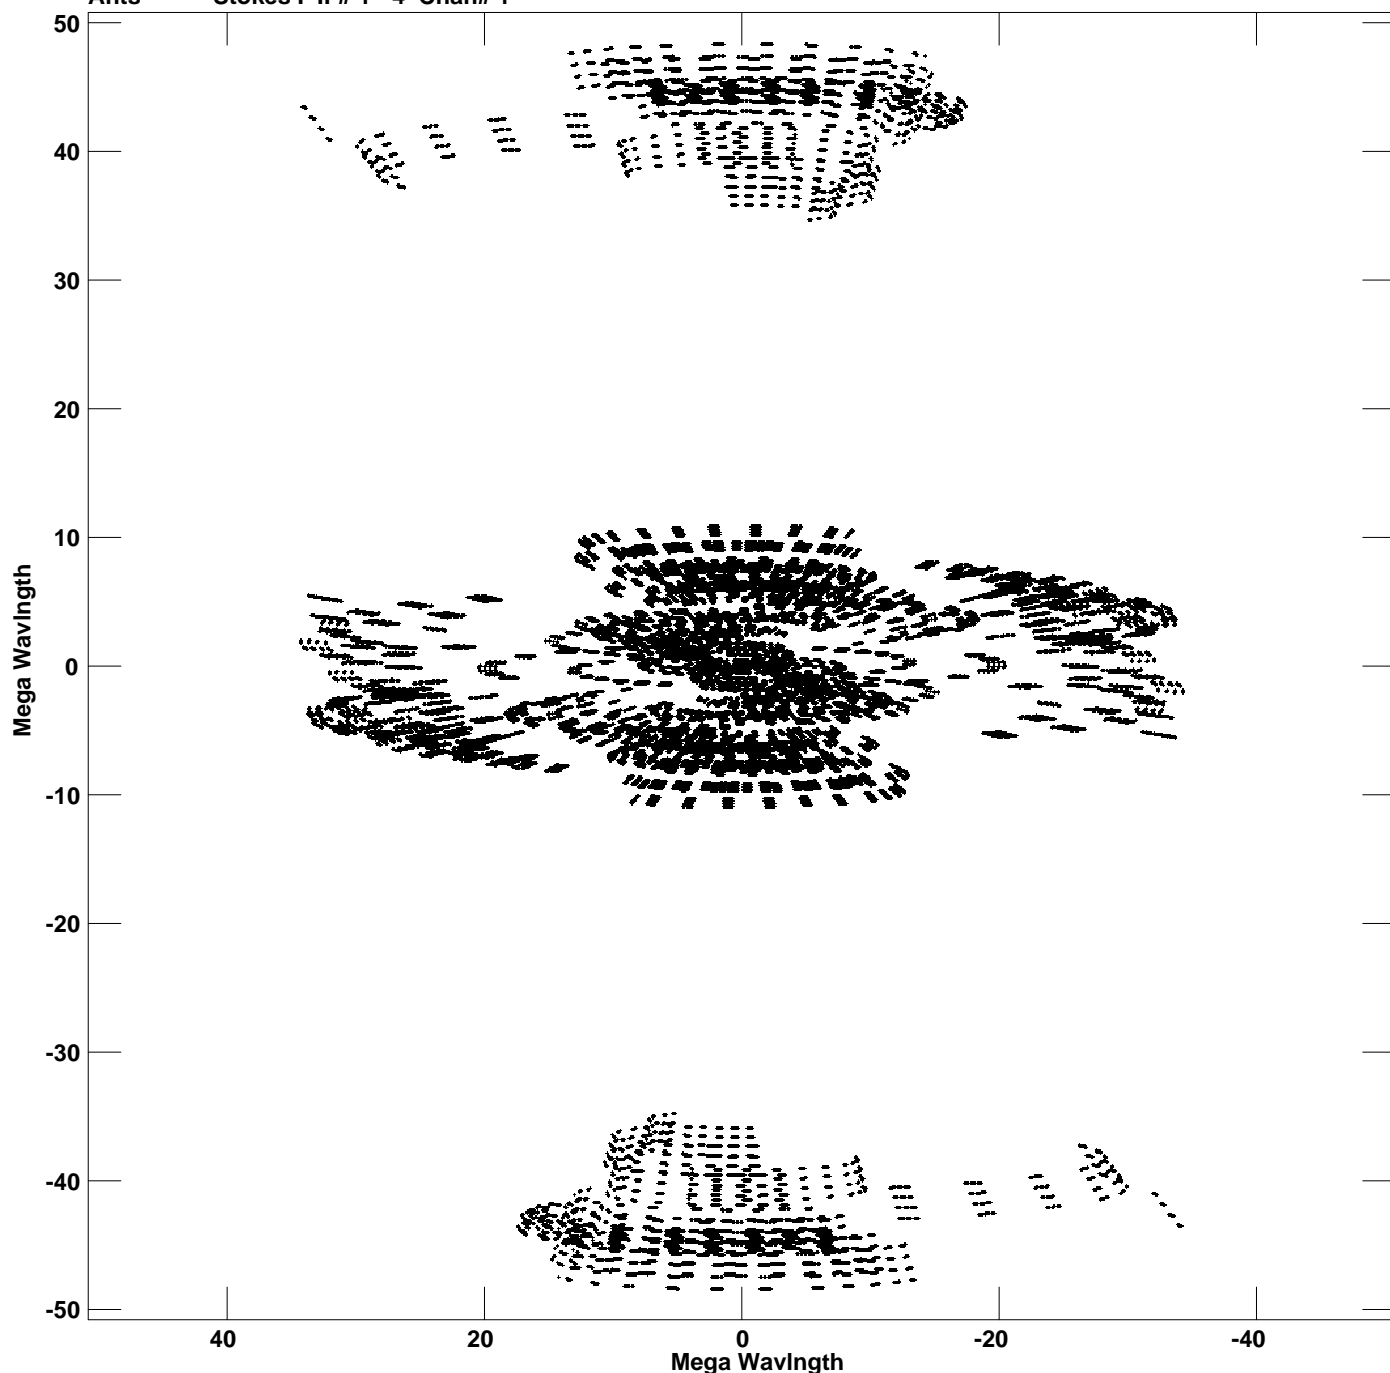

Plot file version 1 created 18-JUN-2021 17:35:09
V vs U for NGC5363.MULTI.1 Source:NGC5363
Ants * - * Stokes I IF# 1 - 4 Chan# 1

Freq = 1.6107 GHz, Bw = 32.000 MHz