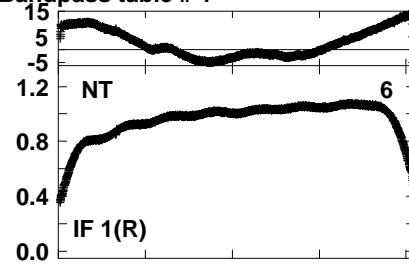

Plot file version 1 created 10-MAR-2022 17:24:55
 EH039B 2.UVDATA.1
 Freq = 1.3699 GHz, Bw = 32.000 MH Bandpass table # 1

Lower frame: BP ampl Top frame: BP phase
 Bandpass table spectrum Antenna: *
 Timerange: 00/00:00:01 to 999/00:00:00

Plot file version 2 created 10-MAR-2022 17:24:55
 EH039B 2.UVDATA.1
 Freq = 1.3699 GHz, Bw = 32.000 MH

Bandpass table # 1

Lower frame: BP ampl Top frame: BP phase
 Bandpass table spectrum Antenna: *
 Timerange: 00/00:00:01 to 999/00:00:00