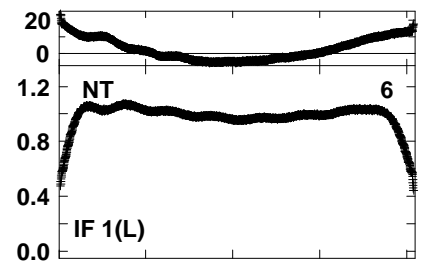

Plot file version 1 created 10-MAR-2022 17:24:55
 EH039B 2.UVDATA.1
 Freq = 1.3699 GHz, Bw = 32.000 MH Bandpass table # 1

Lower frame: BP ampl Top frame: BP phase
 Bandpass table spectrum Antenna: *
 Timerange: 00/00:00:01 to 999/00:00:00

Plot file version 2 created 10-MAR-2022 17:24:55
 EH039B 2.UVDATA.1
 Freq = 1.3699 GHz, Bw = 32.000 MH

Bandpass table # 1

Lower frame: BP ampl Top frame: BP phase
 Bandpass table spectrum Antenna: *
 Timerange: 00/00:00:01 to 999/00:00:00