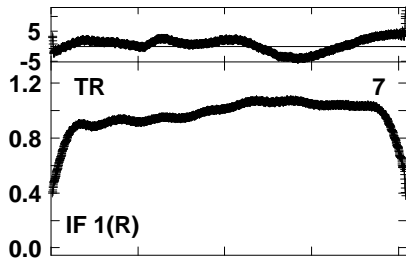

Plot file version 1 created 10-MAR-2022 17:24:55
 EH039B 2.UVDATA.1
 Freq = 1.3699 GHz, Bw = 32.000 MH Bandpass table # 1

Lower frame: BP ampl Top frame: BP phase
 Bandpass table spectrum Antenna: *
 Timerange: 00/00:00:01 to 999/00:00:00

Plot file version 2 created 10-MAR-2022 17:24:55
 EH039B 2.UVDATA.1
 Freq = 1.3699 GHz, Bw = 32.000 MH

Bandpass table # 1

Lower frame: BP ampl Top frame: BP phase
 Bandpass table spectrum Antenna: *
 Timerange: 00/00:00:01 to 999/00:00:00