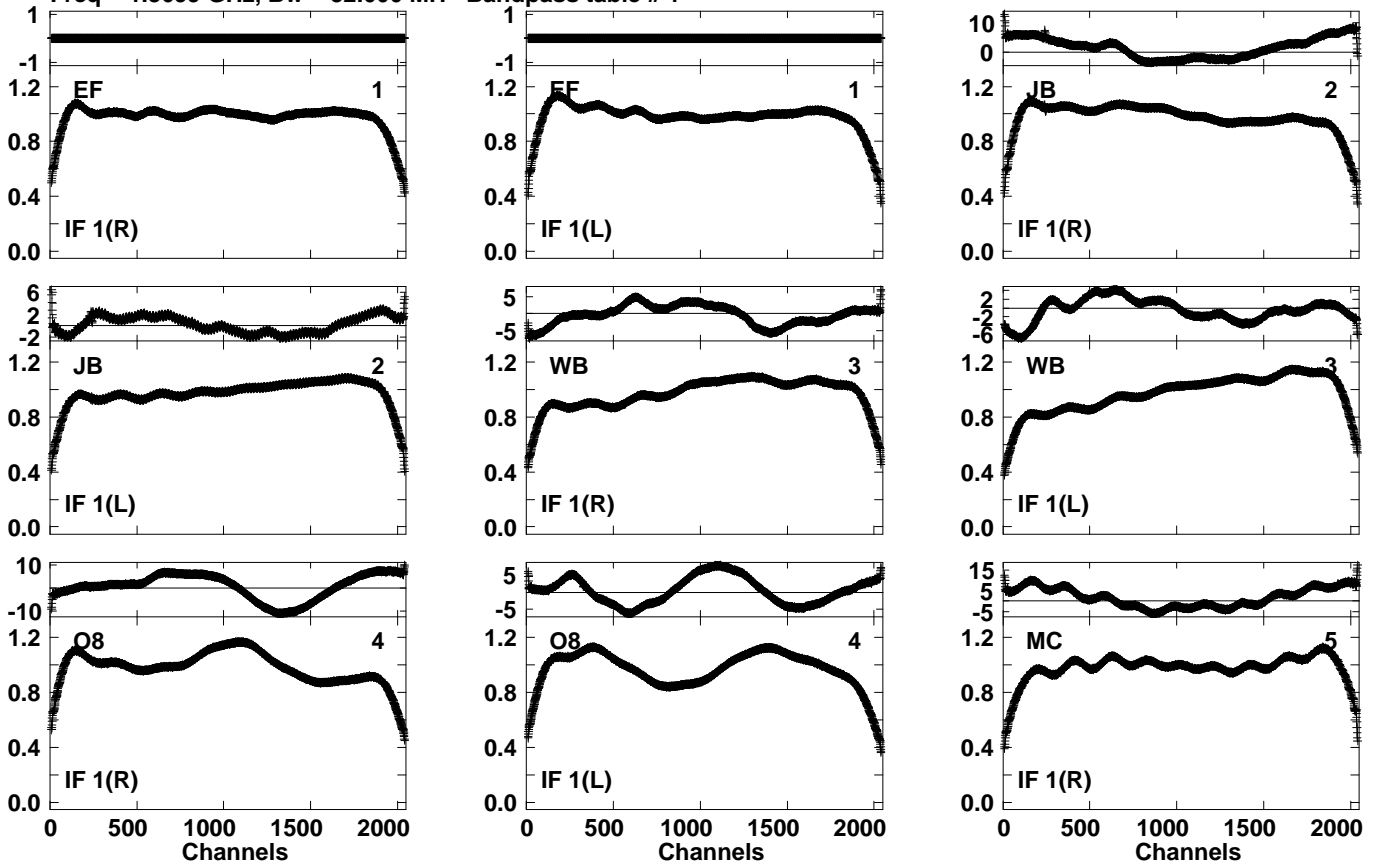

Plot file version 1 created 10-MAR-2022 17:24:55
 EH039B 2.UVDATA.1
 Freq = 1.3699 GHz, Bw = 32.000 MH Bandpass table # 1

Lower frame: BP ampl Top frame: BP phase
 Bandpass table spectrum Antenna: *
 Timerange: 00/00:00:01 to 999/00:00:00

Plot file version 2 created 10-MAR-2022 17:24:55
 EH039B 2.UVDATA.1
 Freq = 1.3699 GHz, Bw = 32.000 MH

Bandpass table # 1

Lower frame: BP ampl Top frame: BP phase
 Bandpass table spectrum Antenna: *
 Timerange: 00/00:00:01 to 999/00:00:00