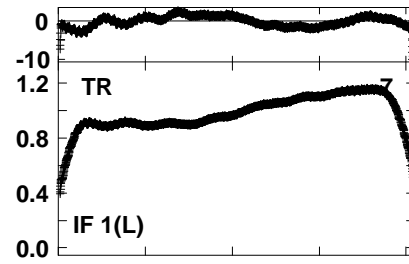

Plot file version 1 created 10-MAR-2022 17:24:55
 EH039B 2.UVDATA.1
 Freq = 1.3699 GHz, Bw = 32.000 MH Bandpass table # 1

Lower frame: BP ampl Top frame: BP phase
 Bandpass table spectrum Antenna: *
 Timerange: 00/00:00:01 to 999/00:00:00

Plot file version 2 created 10-MAR-2022 17:24:55
 EH039B 2.UVDATA.1
 Freq = 1.3699 GHz, Bw = 32.000 MH

Bandpass table # 1

Lower frame: BP ampl Top frame: BP phase
 Bandpass table spectrum Antenna: *
 Timerange: 00/00:00:01 to 999/00:00:00