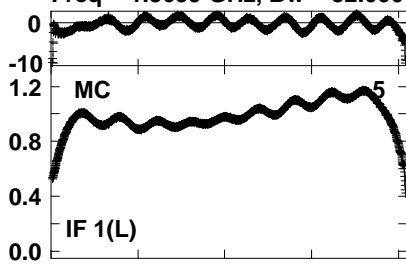

Plot file version 1 created 10-MAR-2022 17:24:55
 EH039B 2.UVDATA.1
 Freq = 1.3699 GHz, Bw = 32.000 MH Bandpass table # 1

Lower frame: BP ampl Top frame: BP phase
 Bandpass table spectrum Antenna: *
 Timerange: 00/00:00:01 to 999/00:00:00

Plot file version 2 created 10-MAR-2022 17:24:55
 EH039B 2.UVDATA.1
 Freq = 1.3699 GHz, Bw = 32.000 MH

Bandpass table # 1

Lower frame: BP ampl Top frame: BP phase
 Bandpass table spectrum Antenna: *
 Timerange: 00/00:00:01 to 999/00:00:00