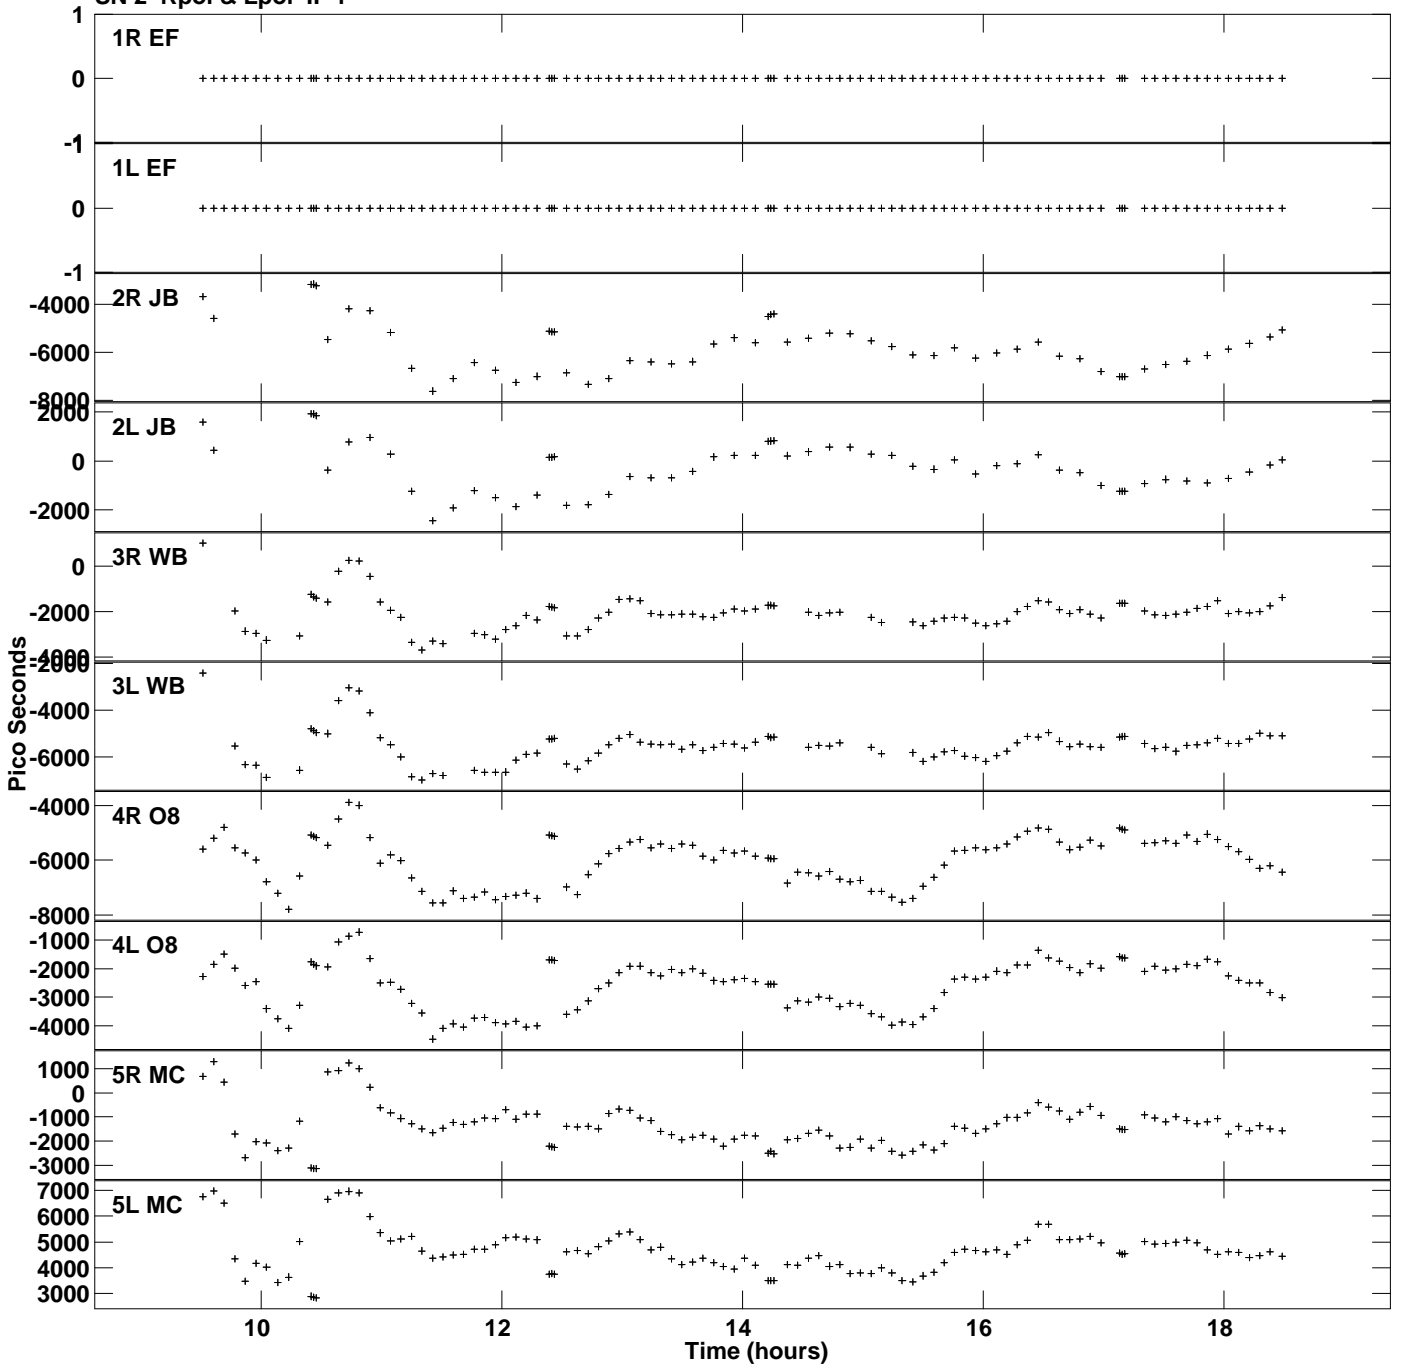

Plot file version 1 created 10-MAR-2022 17:24:56
Delay vs UTC time for EH039B_2.UVDATA.1
SN 2 Rpol & Lpol IF 1

Plot file version 2 created 10-MAR-2022 17:24:56
Delay vs UTC time for EH039B_2.UVDATA.1
SN 2 Rpol & Lpol IF 1