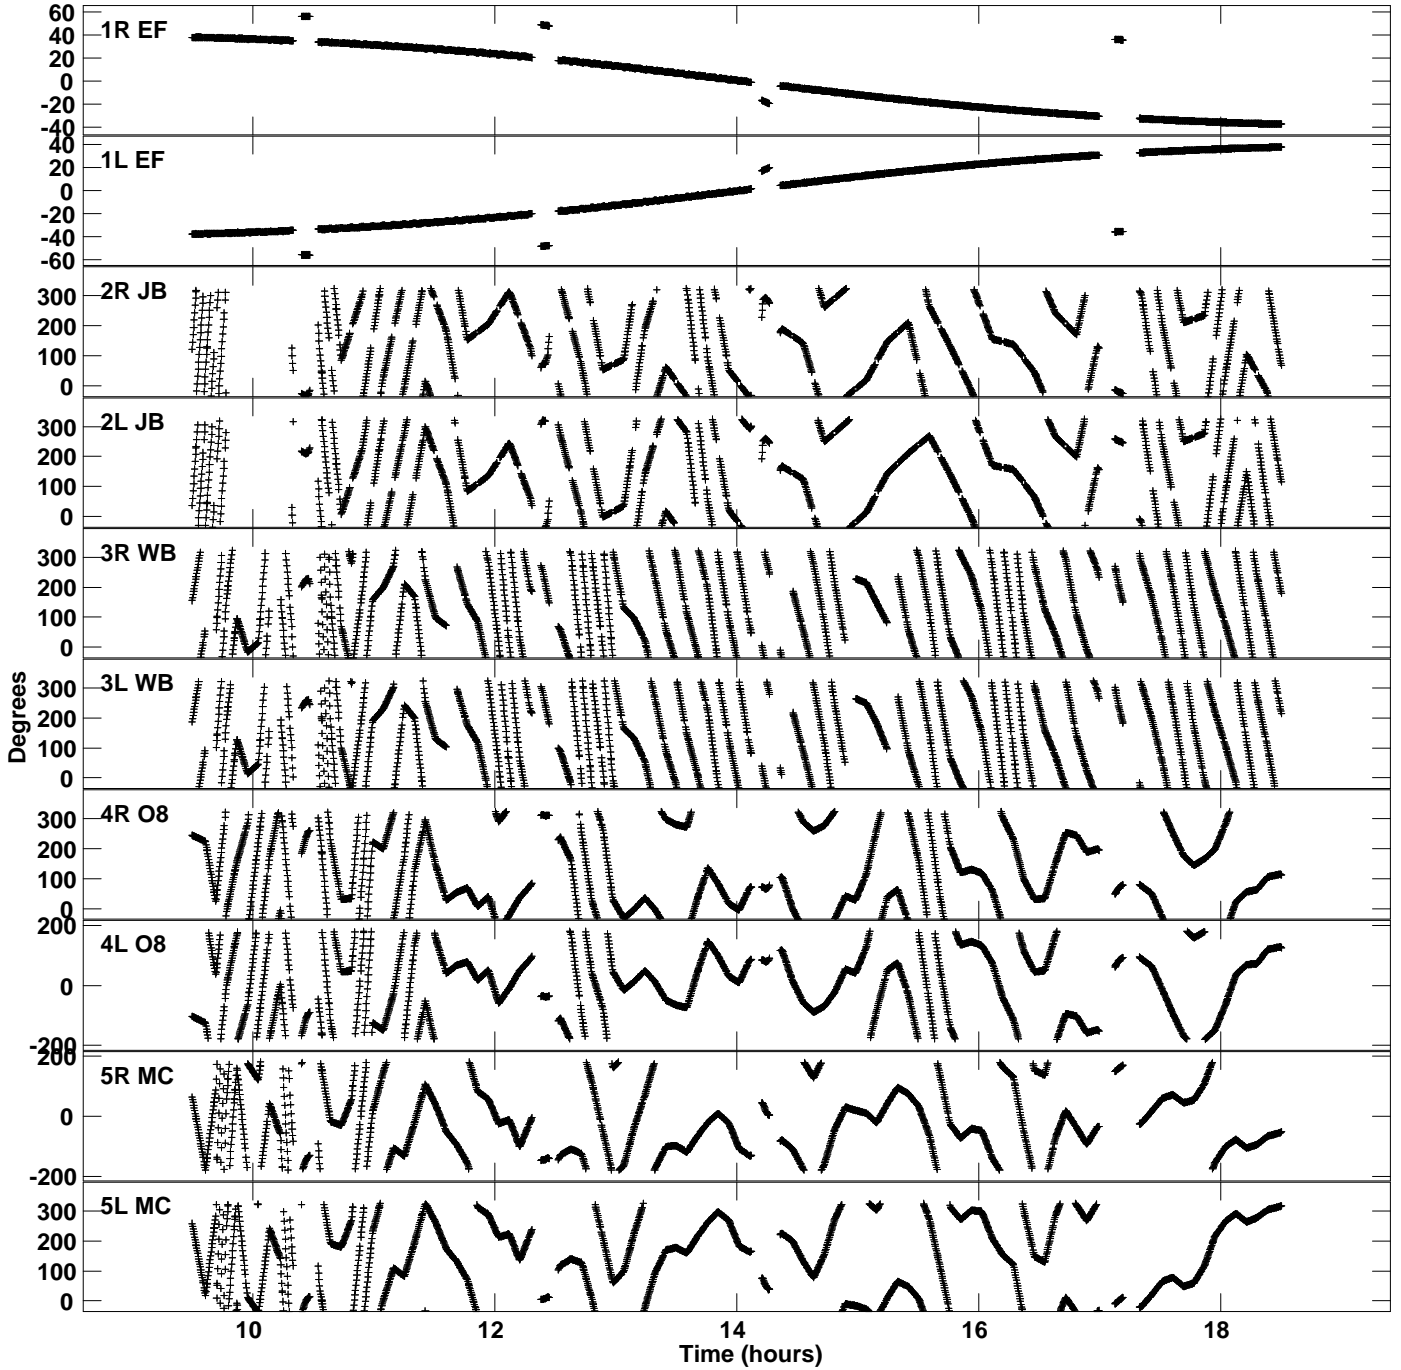

Plot file version 1 created 10-MAR-2022 17:24:55
Gain phs vs UTC time for EH039B_2.UVDATA.1
CL 3 Rpol & Lpol IF 1

Plot file version 2 created 10-MAR-2022 17:24:55
Gain phs vs UTC time for EH039B_2.UVDATA.1
CL 3 Rpol & Lpol IF 1