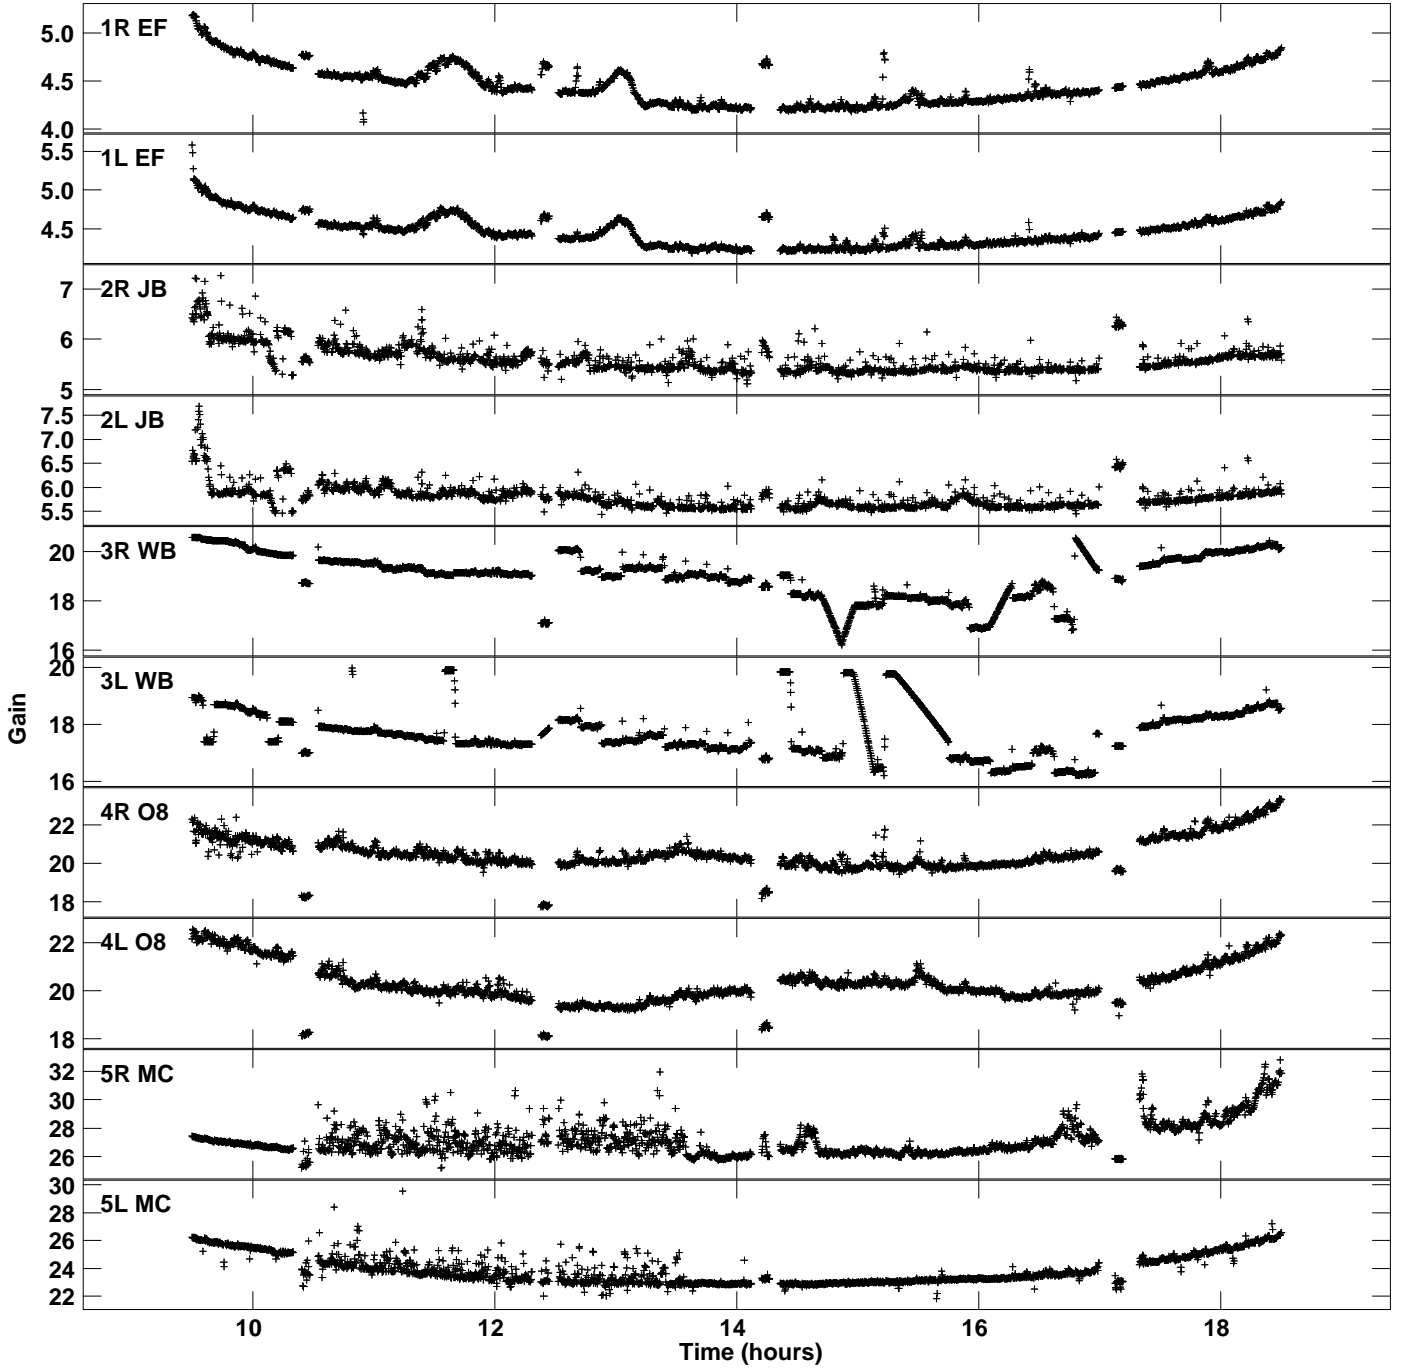

Plot file version 1 created 10-MAR-2022 17:21:58
Gain amp vs UTC time for EH039B_2.UVDATA.1
CL 2 Rpol & Lpol IF 1

Plot file version 2 created 10-MAR-2022 17:21:58
Gain amp vs UTC time for EH039B_2.UVDATA.1
CL 2 Rpol & Lpol IF 1

Plot file version 3 created 10-MAR-2022 17:21:58
Gain amp vs UTC time for EH039B_2.UVDATA.1
CL 2 Rpol & Lpol IF 1