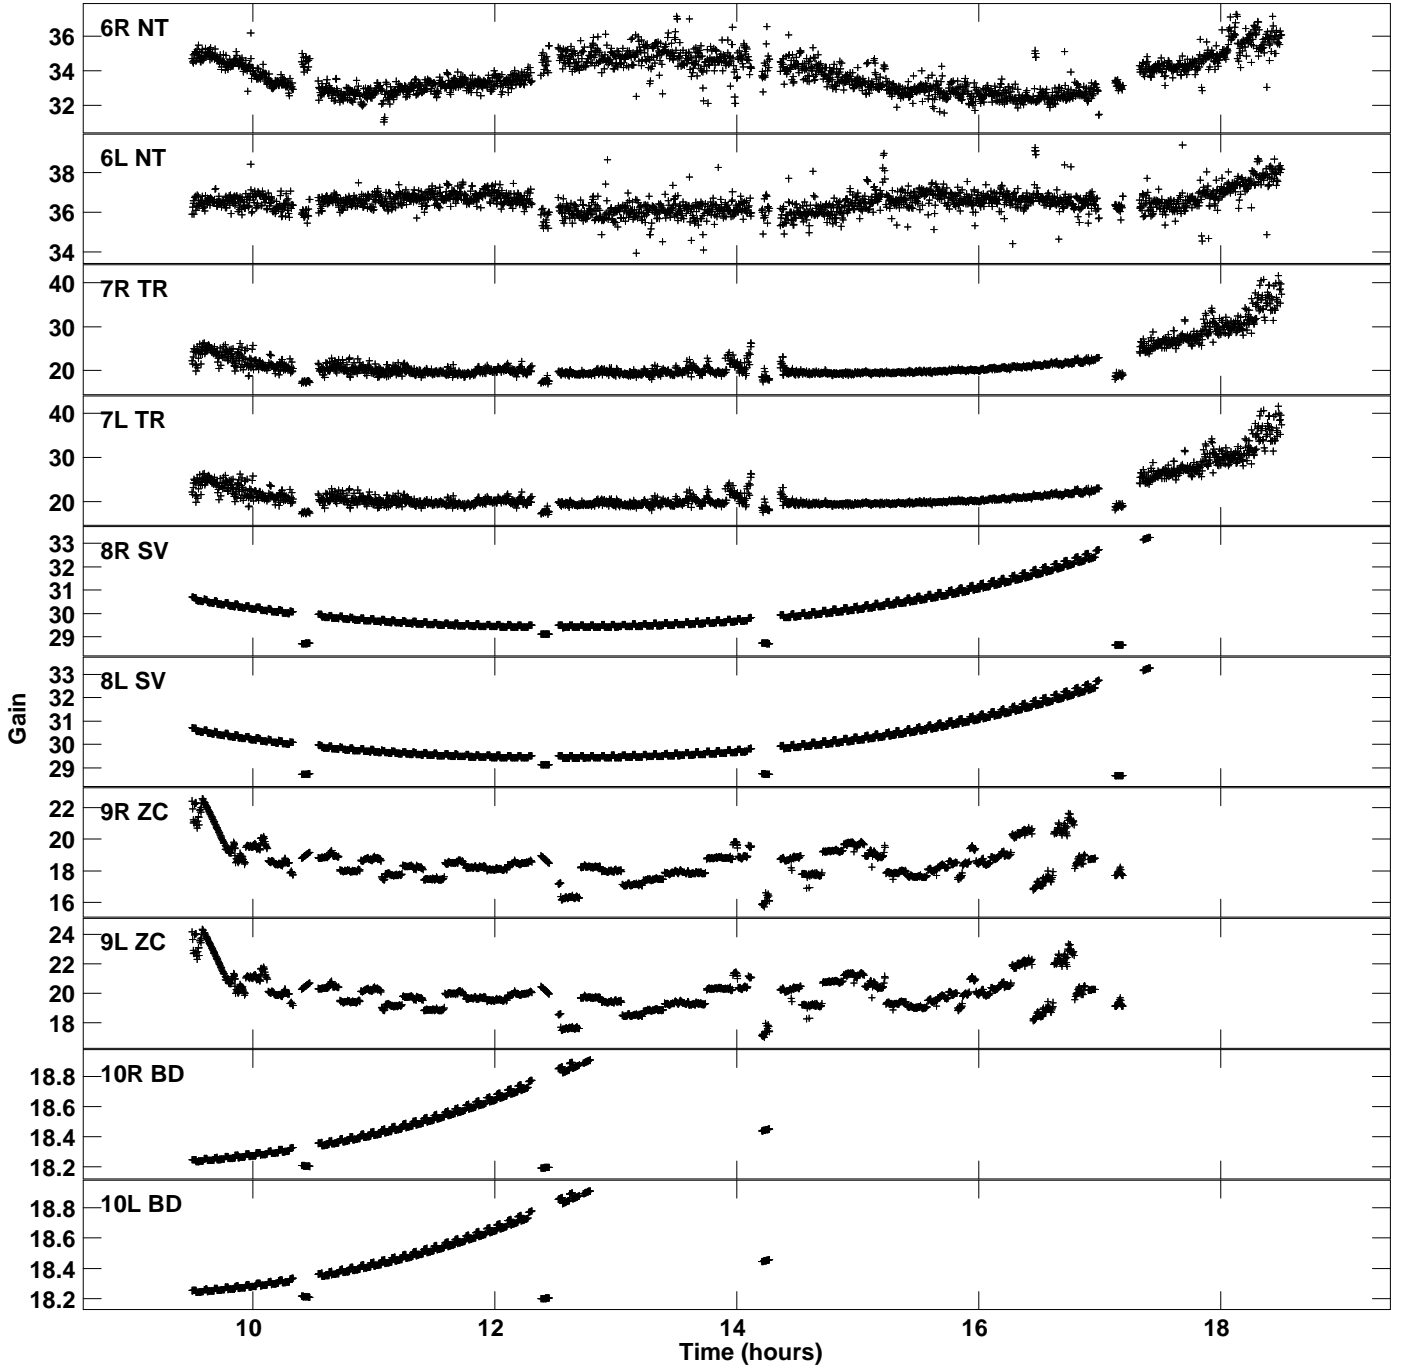

Plot file version 1 created 10-MAR-2022 17:21:58
Gain amp vs UTC time for EH039B_2.UVDATA.1
CL 2 Rpol & Lpol IF 1

Plot file version 2 created 10-MAR-2022 17:21:58
Gain amp vs UTC time for EH039B_2.UVDATA.1
CL 2 Rpol & Lpol IF 1

Plot file version 3 created 10-MAR-2022 17:21:58
Gain amp vs UTC time for EH039B_2.UVDATA.1
CL 2 Rpol & Lpol IF 1