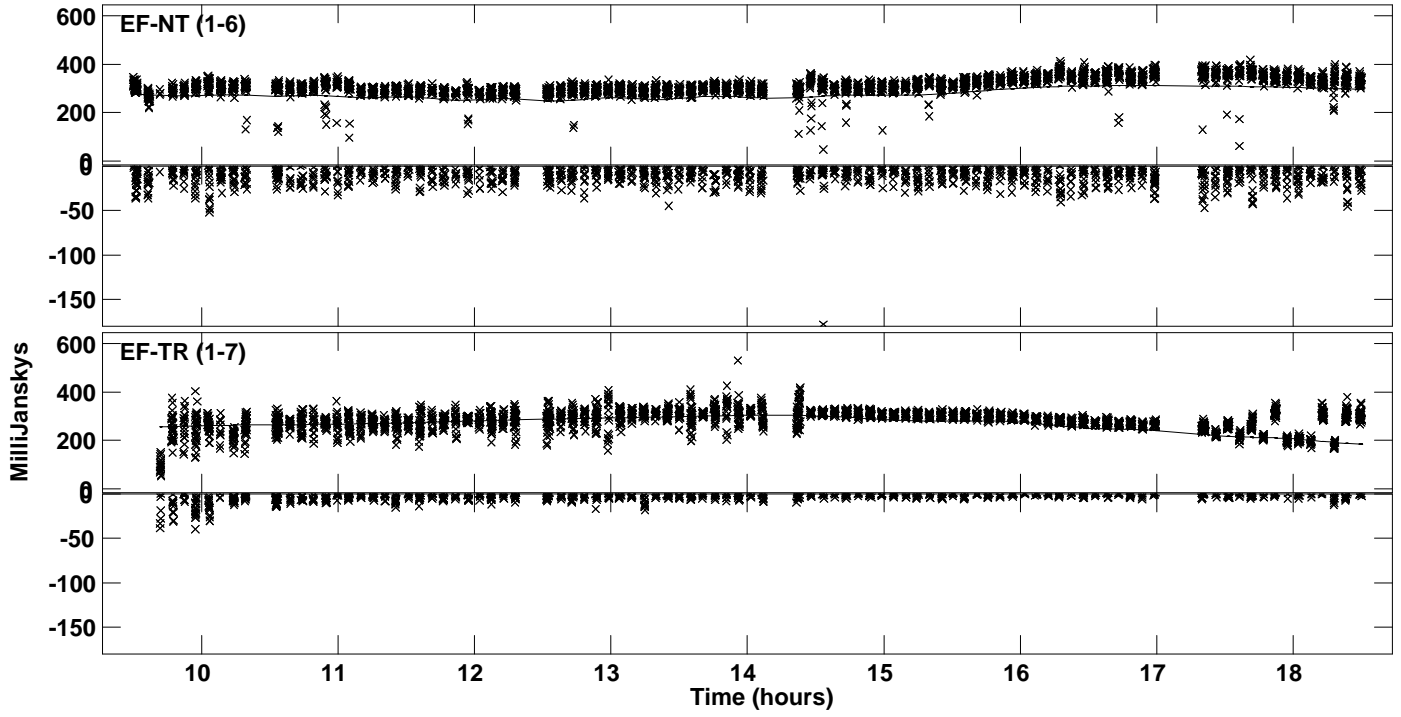

Plot file version 1 created 10-MAR-2022 17:37:39  
Amplitude andPhase vs Time for J1651+0129.MULTI.1 CL # 3  
IF 1 CHAN 1 STK LL of J1651+0129.ICL001.3

PLot file version 2 created 10-MAR-2022 17:37:39  
Amplitude andPhase vs Time for J1651+0129.MULTI.1 CL # 3  
IF 1 CHAN 1 STK LL of J1651+0129.ICL001.3

Plot file version 3 created 10-MAR-2022 17:37:41  
Amplitude andPhase vs Time for J1651+0129.MULTI.1 CL # 3  
IF 1 CHAN 1 STK RR of J1651+0129.ICL001.3

PLot file version 4 created 10-MAR-2022 17:37:41  
Amplitude andPhase vs Time for J1651+0129.MULTI.1 CL # 3  
IF 1 CHAN 1 STK RR of J1651+0129.ICL001.3