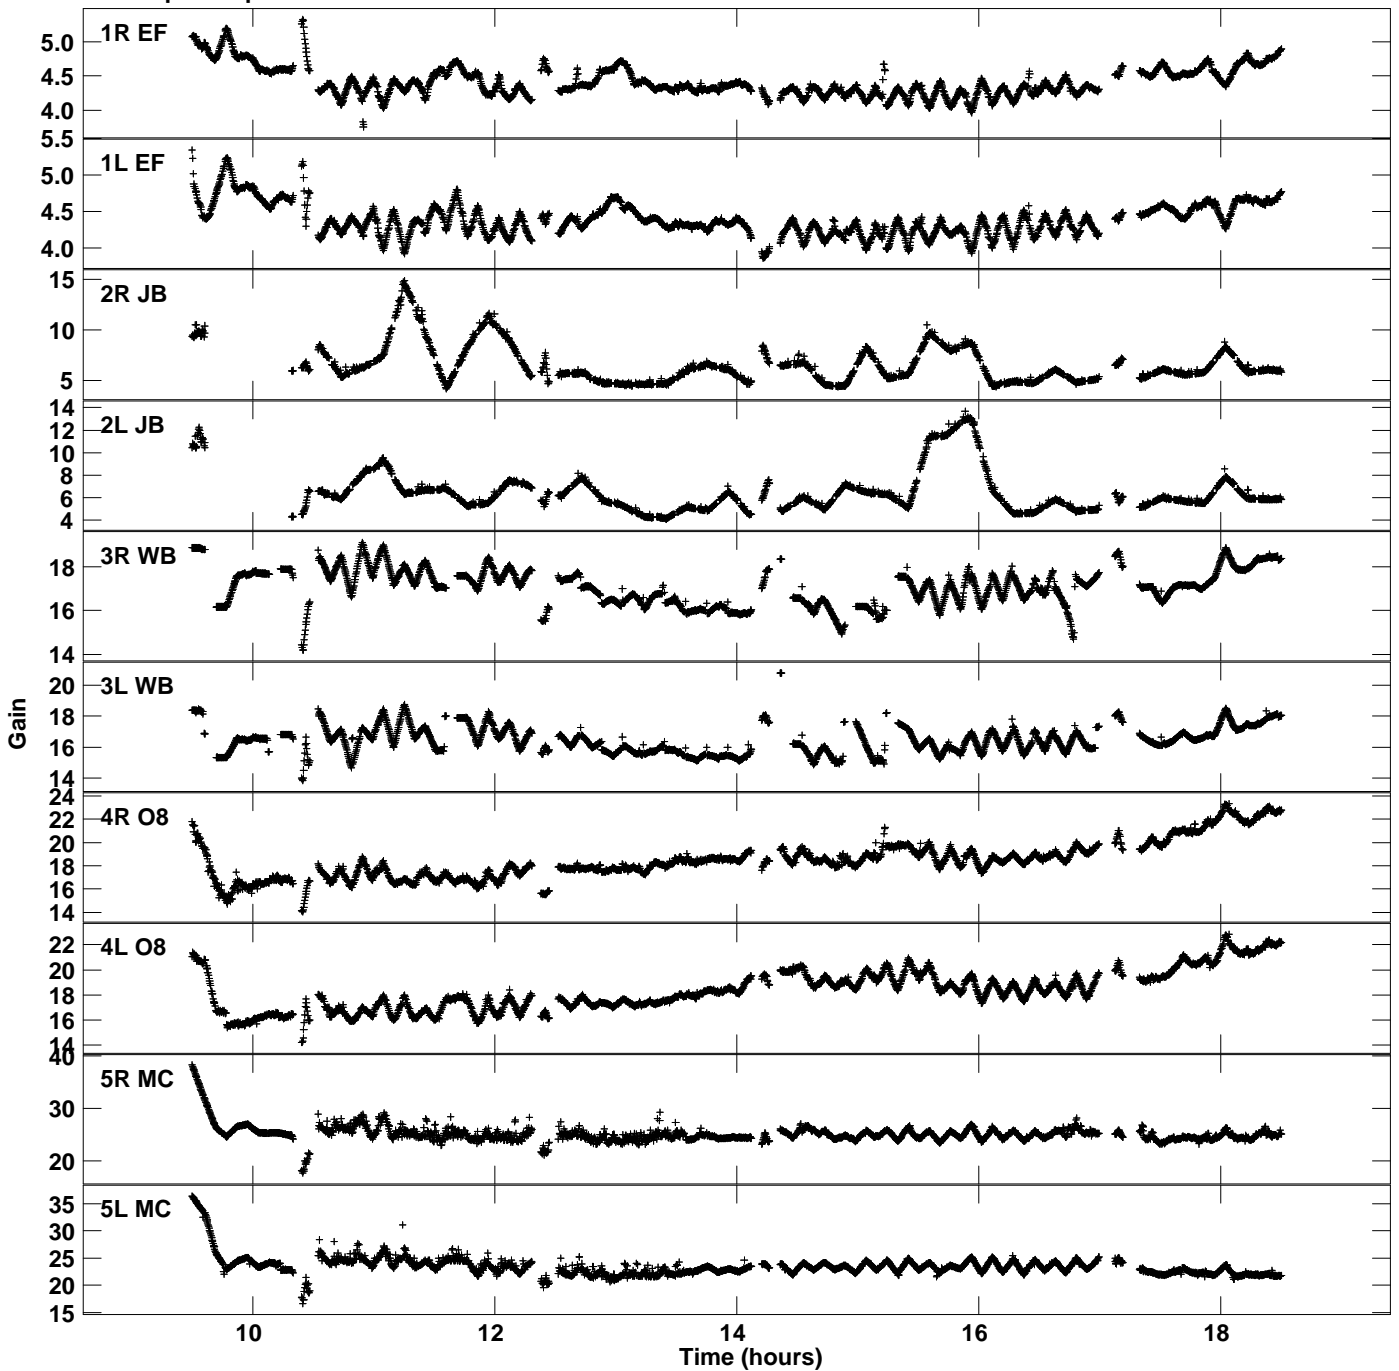

Plot file version 1 created 10-MAR-2022 17:37:56  
Gain amp vs UTC time for EH039B\_2.TMP.1  
CL 4 Rpol & Lpol IF 1

Plot file version 2 created 10-MAR-2022 17:37:56  
Gain amp vs UTC time for EH039B\_2.TMP.1  
CL 4 Rpol & Lpol IF 1