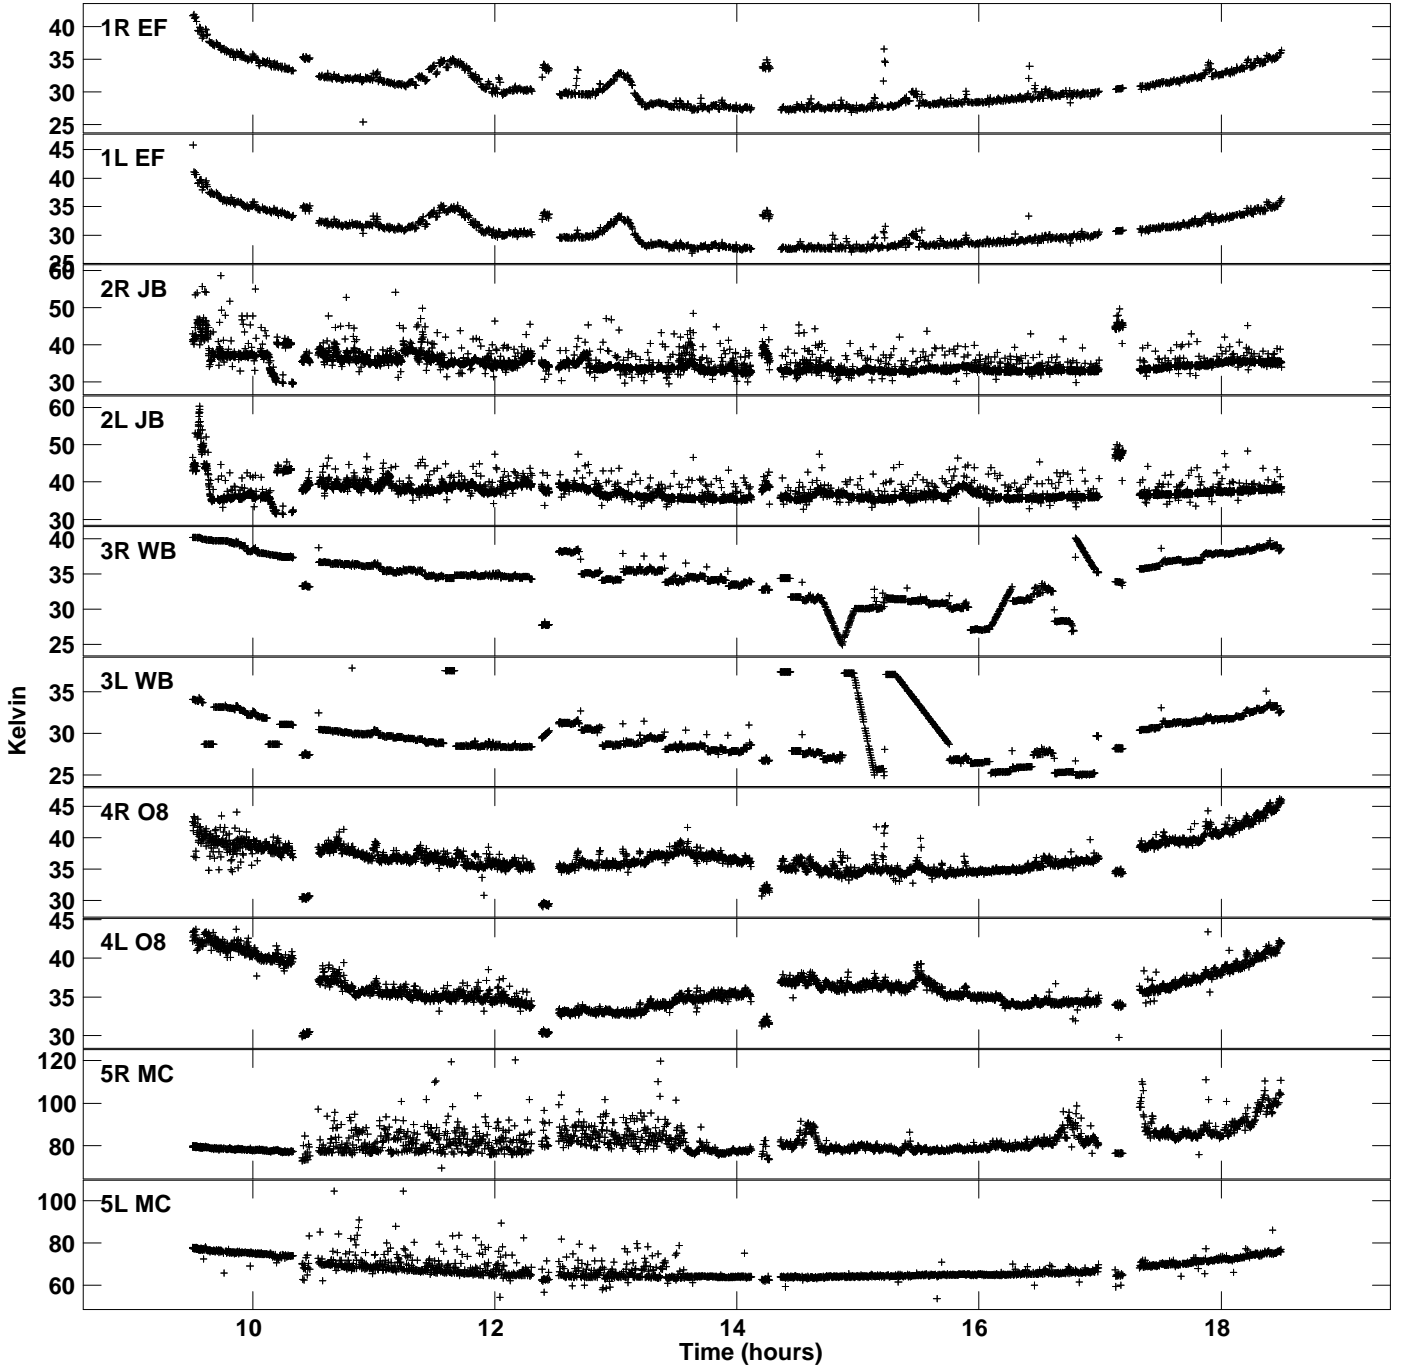

Plot file version 1 created 10-MAR-2022 17:21:55
Tsyst vs UTC time for EH039B_2.UVDATA.1
TY 1 Rpol & Lpol IF 1

Plot file version 2 created 10-MAR-2022 17:21:55
Tsys vs UTC time for EH039B_2.UVDATA.1
TY 1 Rpol & Lpol IF 1

Plot file version 3 created 10-MAR-2022 17:21:55
Tsys vs UTC time for EH039B_2.UVDATA.1
TY 1 Rpol & Lpol IF 1