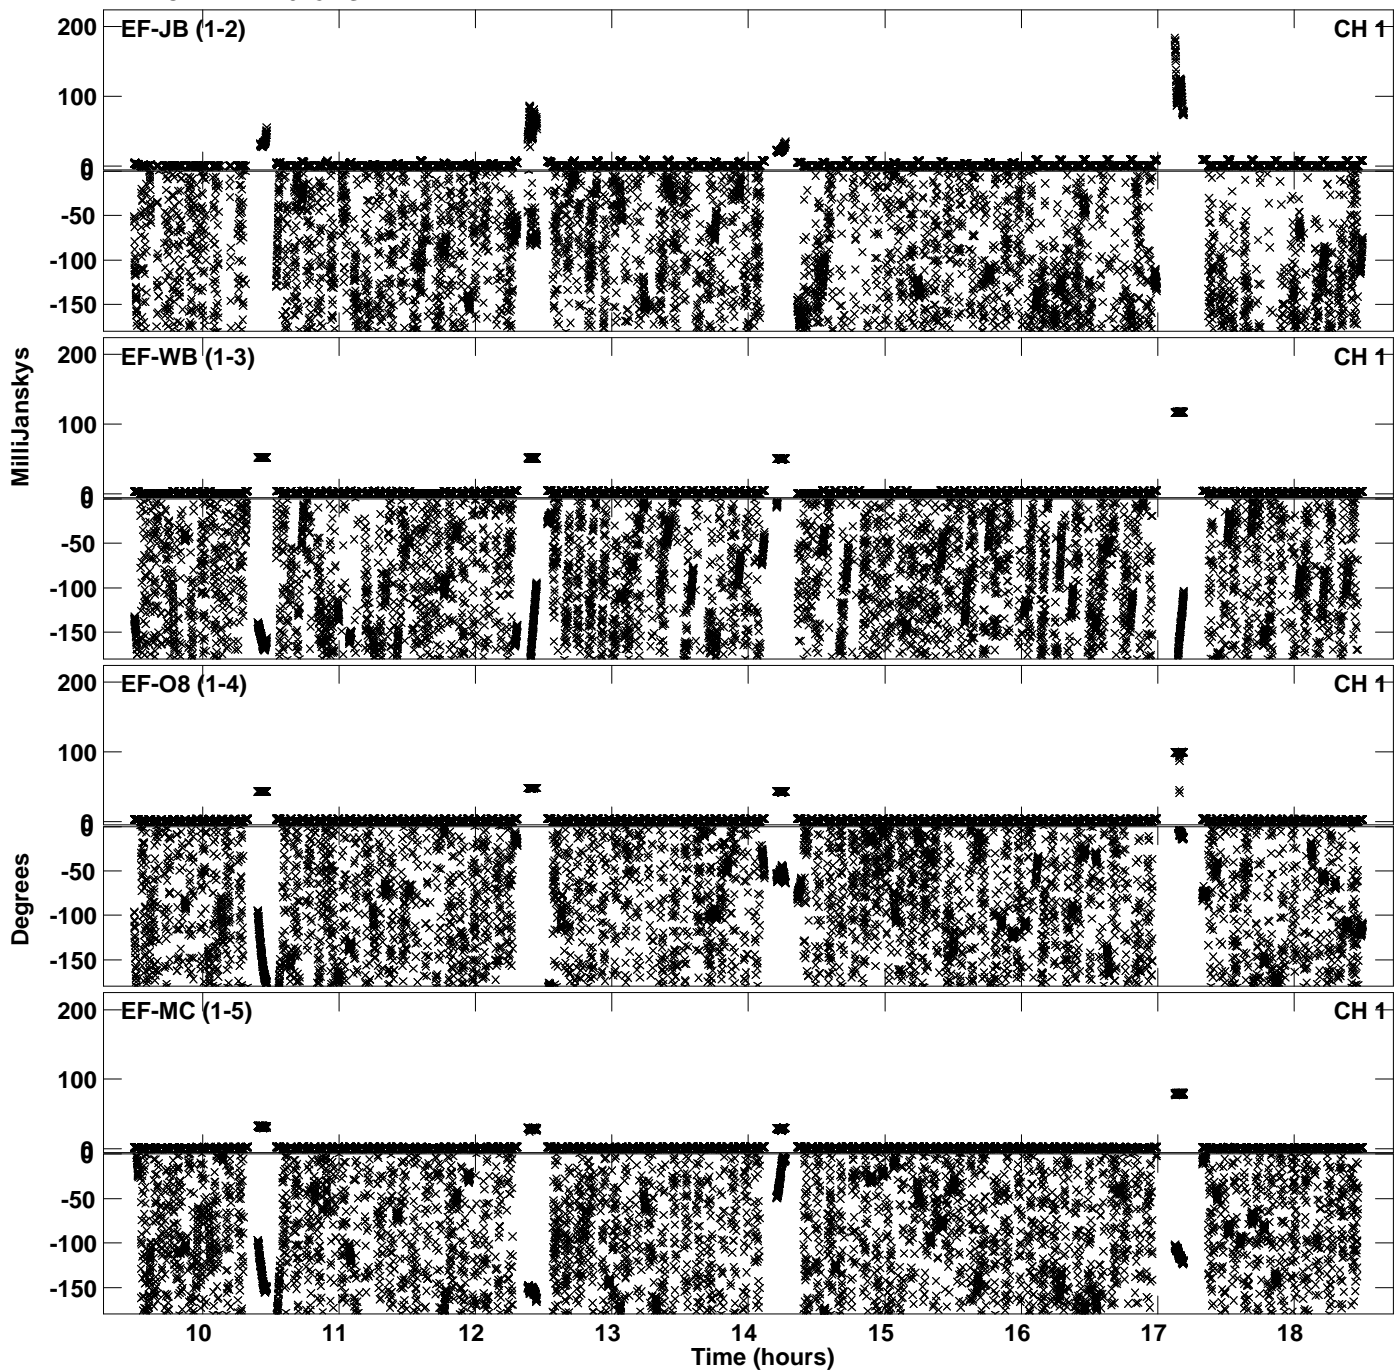

Plot file version 1 created 08-MAR-2022 13:25:28
Amplitude andPhase vs Time for EH039B 2.UVDATA.1 Vect aver.
IF 1 CHAN 1 - 2048 STK LL

PLot file version 2 created 08-MAR-2022 13:25:28
Amplitude andPhase vs Time for EH039B 2.UVDATA.1 Vect aver.
IF 1 CHAN 1 - 2048 STK LL

Plot file version 3 created 08-MAR-2022 13:27:15
Amplitude andPhase vs Time for EH039B 2.UVDATA.1 Vect aver.
IF 1 CHAN 1 - 2048 STK RR

PLot file version 4 created 08-MAR-2022 13:27:15
Amplitude andPhase vs Time for EH039B 2.UVDATA.1 Vect aver.
IF 1 CHAN 1 - 2048 STK RR