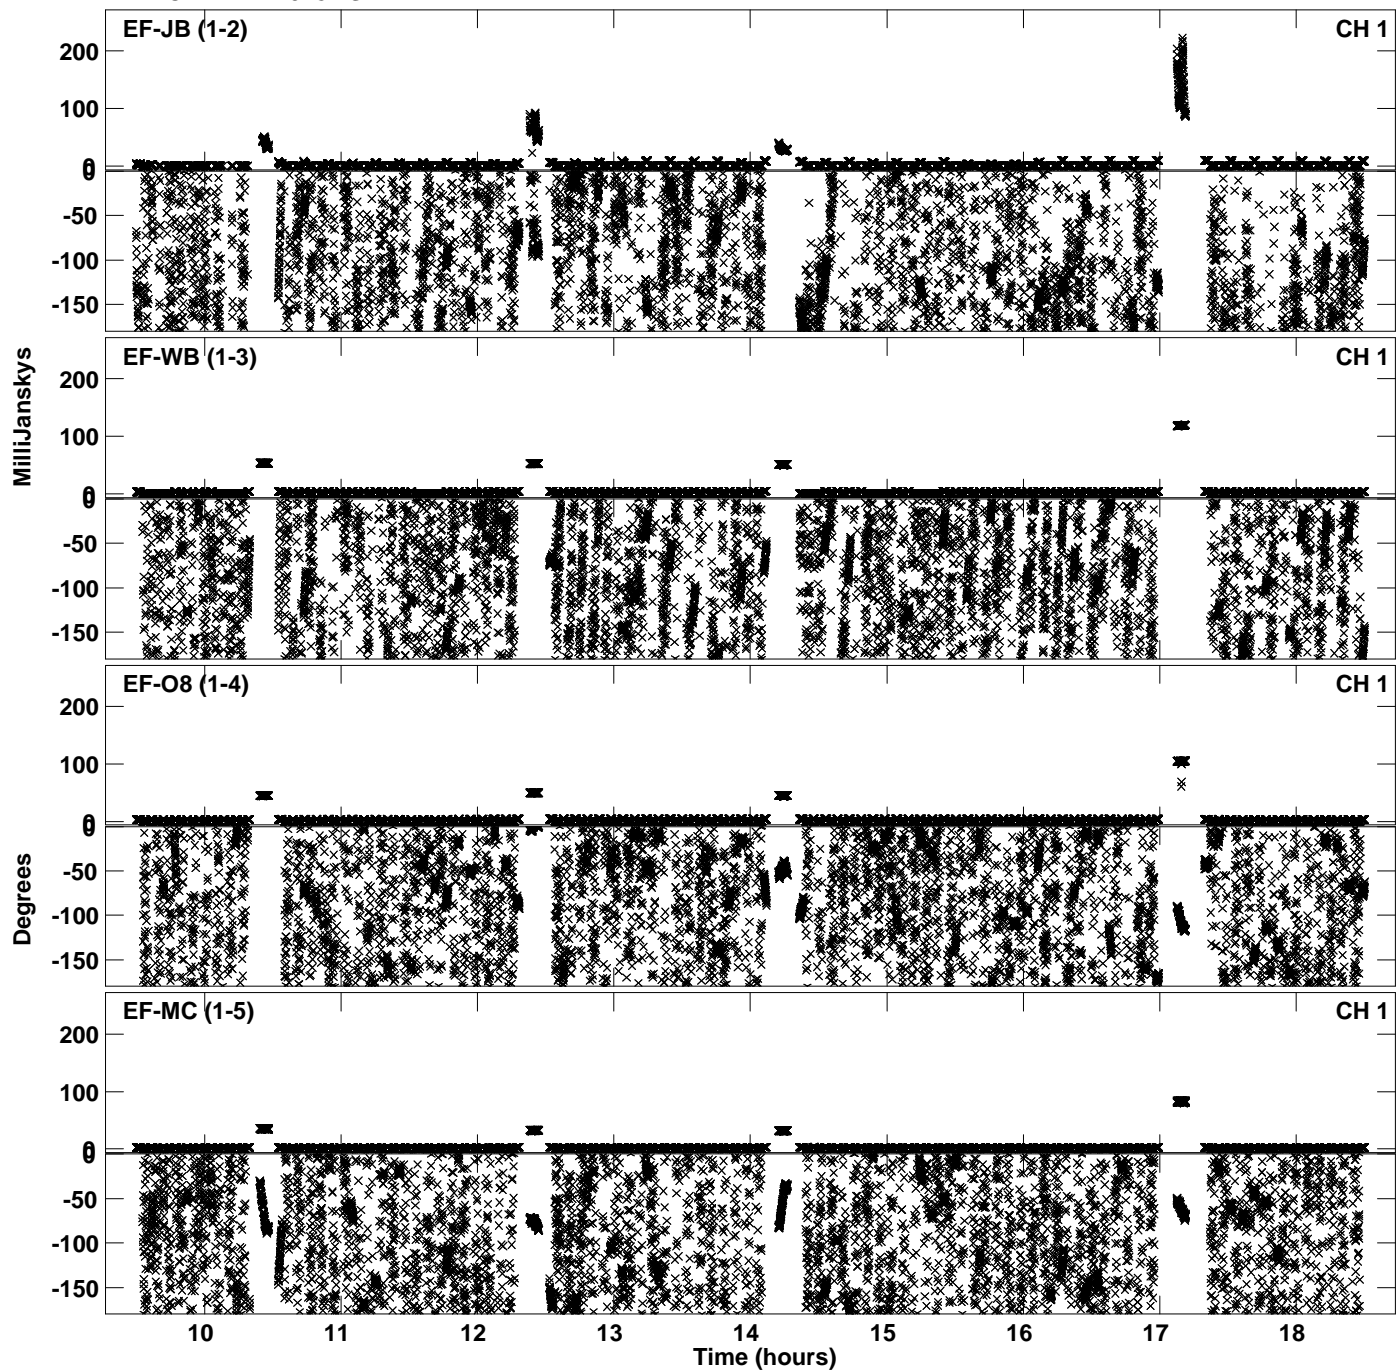

Plot file version 1 created 08-MAR-2022 13:25:28
Amplitude andPhase vs Time for EH039B 2.UVDATA.1 Vect aver.
IF 1 CHAN 1 - 2048 STK LL

PLot file version 2 created 08-MAR-2022 13:25:28
Amplitude andPhase vs Time for EH039B 2.UVDATA.1 Vect aver.
IF 1 CHAN 1 - 2048 STK LL

Plot file version 3 created 08-MAR-2022 13:27:15
Amplitude andPhase vs Time for EH039B 2.UVDATA.1 Vect aver.
IF 1 CHAN 1 - 2048 STK RR

PLot file version 4 created 08-MAR-2022 13:27:15
Amplitude andPhase vs Time for EH039B 2.UVDATA.1 Vect aver.
IF 1 CHAN 1 - 2048 STK RR