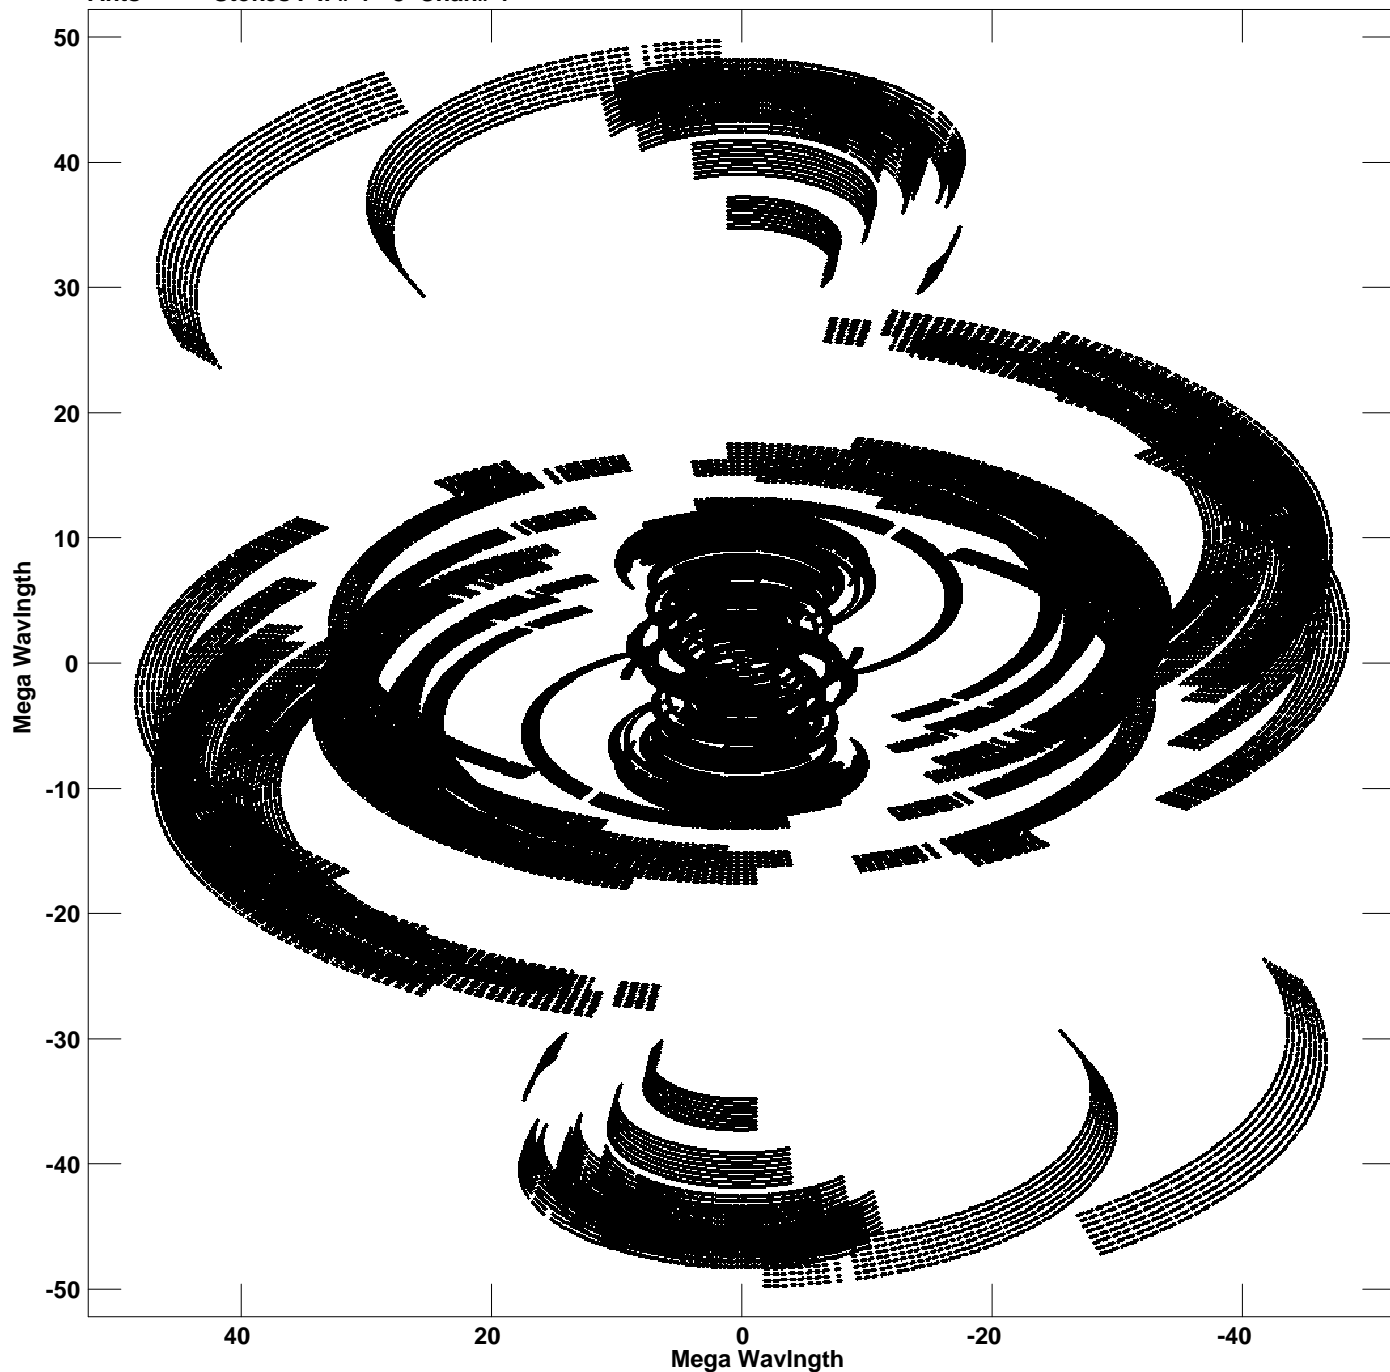

Plot file version 1 created 20-JAN-2023 15:07:52  
V vs U for HS0810+2554.MULTI.1 Source:HS0810+2554  
Ants \* - \* Stokes I IF# 1 - 8 Chan# 1

Freq = 1.6027 GHz, Bw = 16.000 MHz