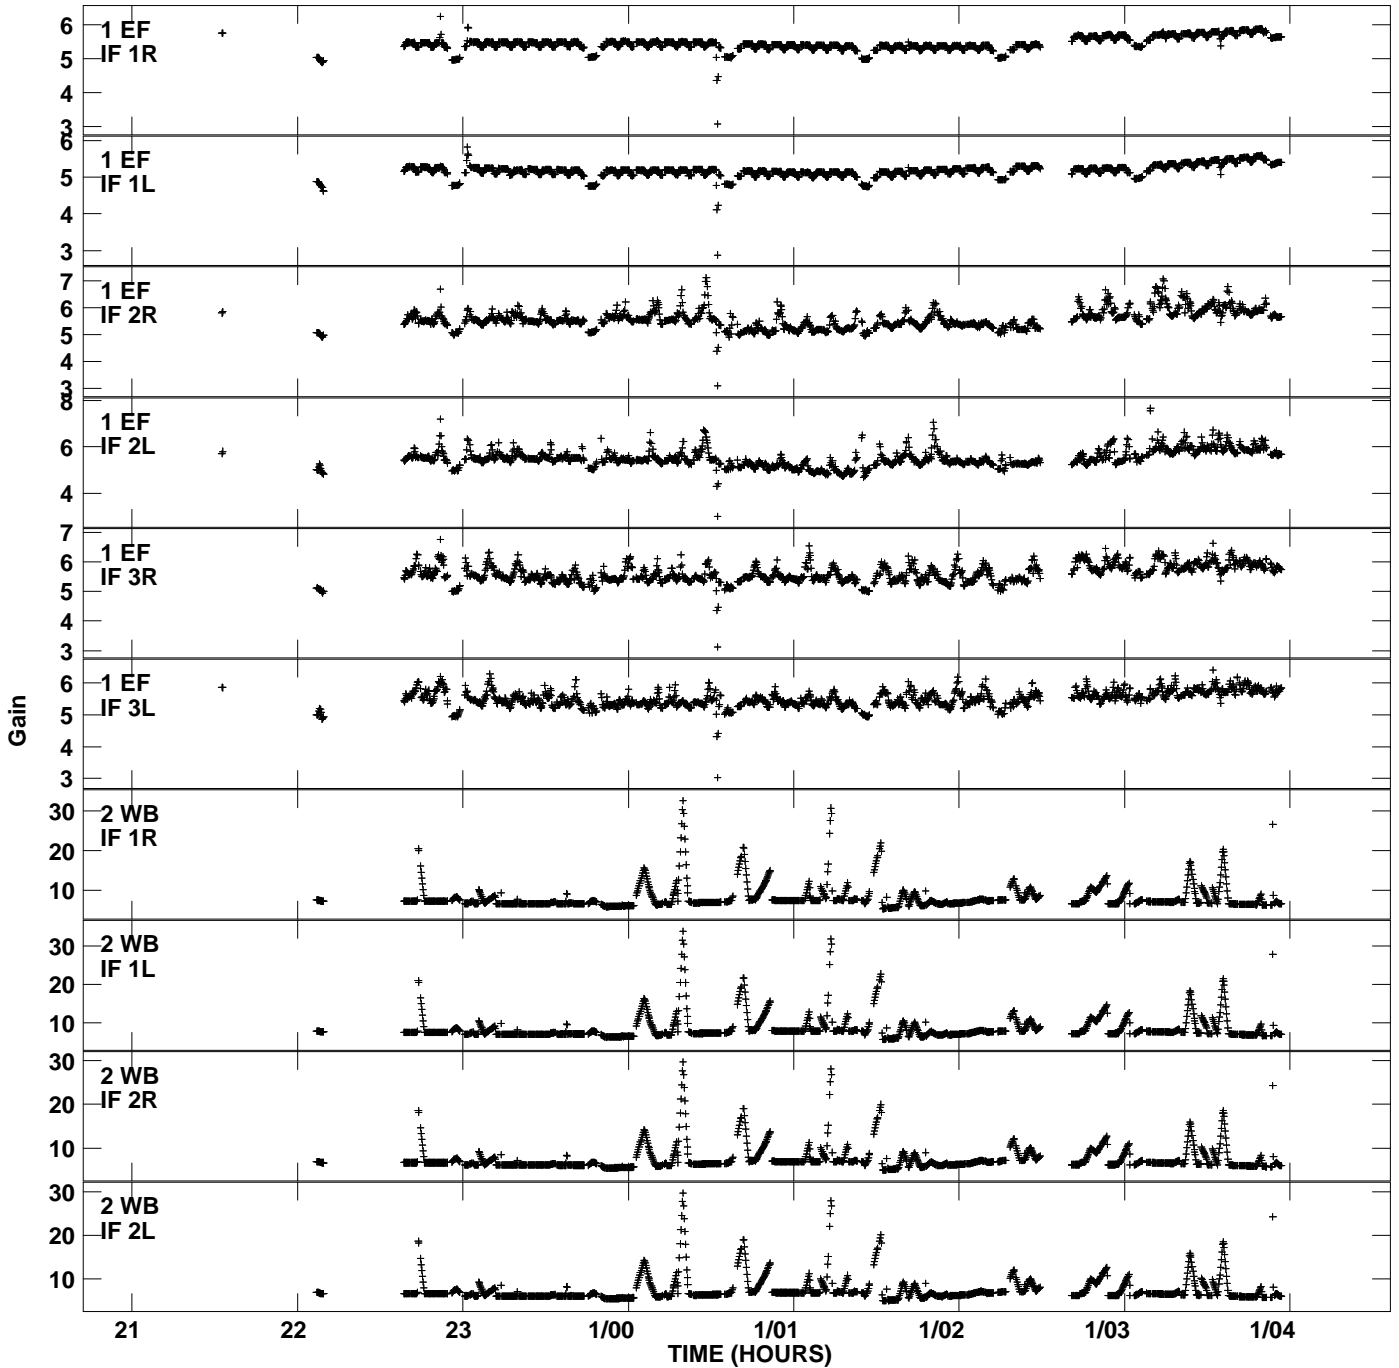

Plot file version 1 created 17-OCT-2007 11:55:51
Gain amp vs UTC time for E1009A_1.TMP.1
CL 4 Rpol & Lpol IF 1 - 3

Plot file version 2 created 17-OCT-2007 11:55:51
 Gain amp vs UTC time for E1009A_1.TMP.1
 CL 4 Rpol & Lpol IF 1 - 3

Plot file version 3 created 17-OCT-2007 11:55:51
 Gain amp vs UTC time for E1009A_1.TMP.1
 CL 4 Rpol & Lpol IF 1 - 3

Plot file version 4 created 17-OCT-2007 11:55:51
 Gain amp vs UTC time for E1009A_1.TMP.1
 CL 4 Rpol & Lpol IF 1 - 3

Plot file version 5 created 17-OCT-2007 11:55:51
Gain amp vs UTC time for EI009A_1.TMP.1
CL 4 Rpol & Lpol IF 1 - 3