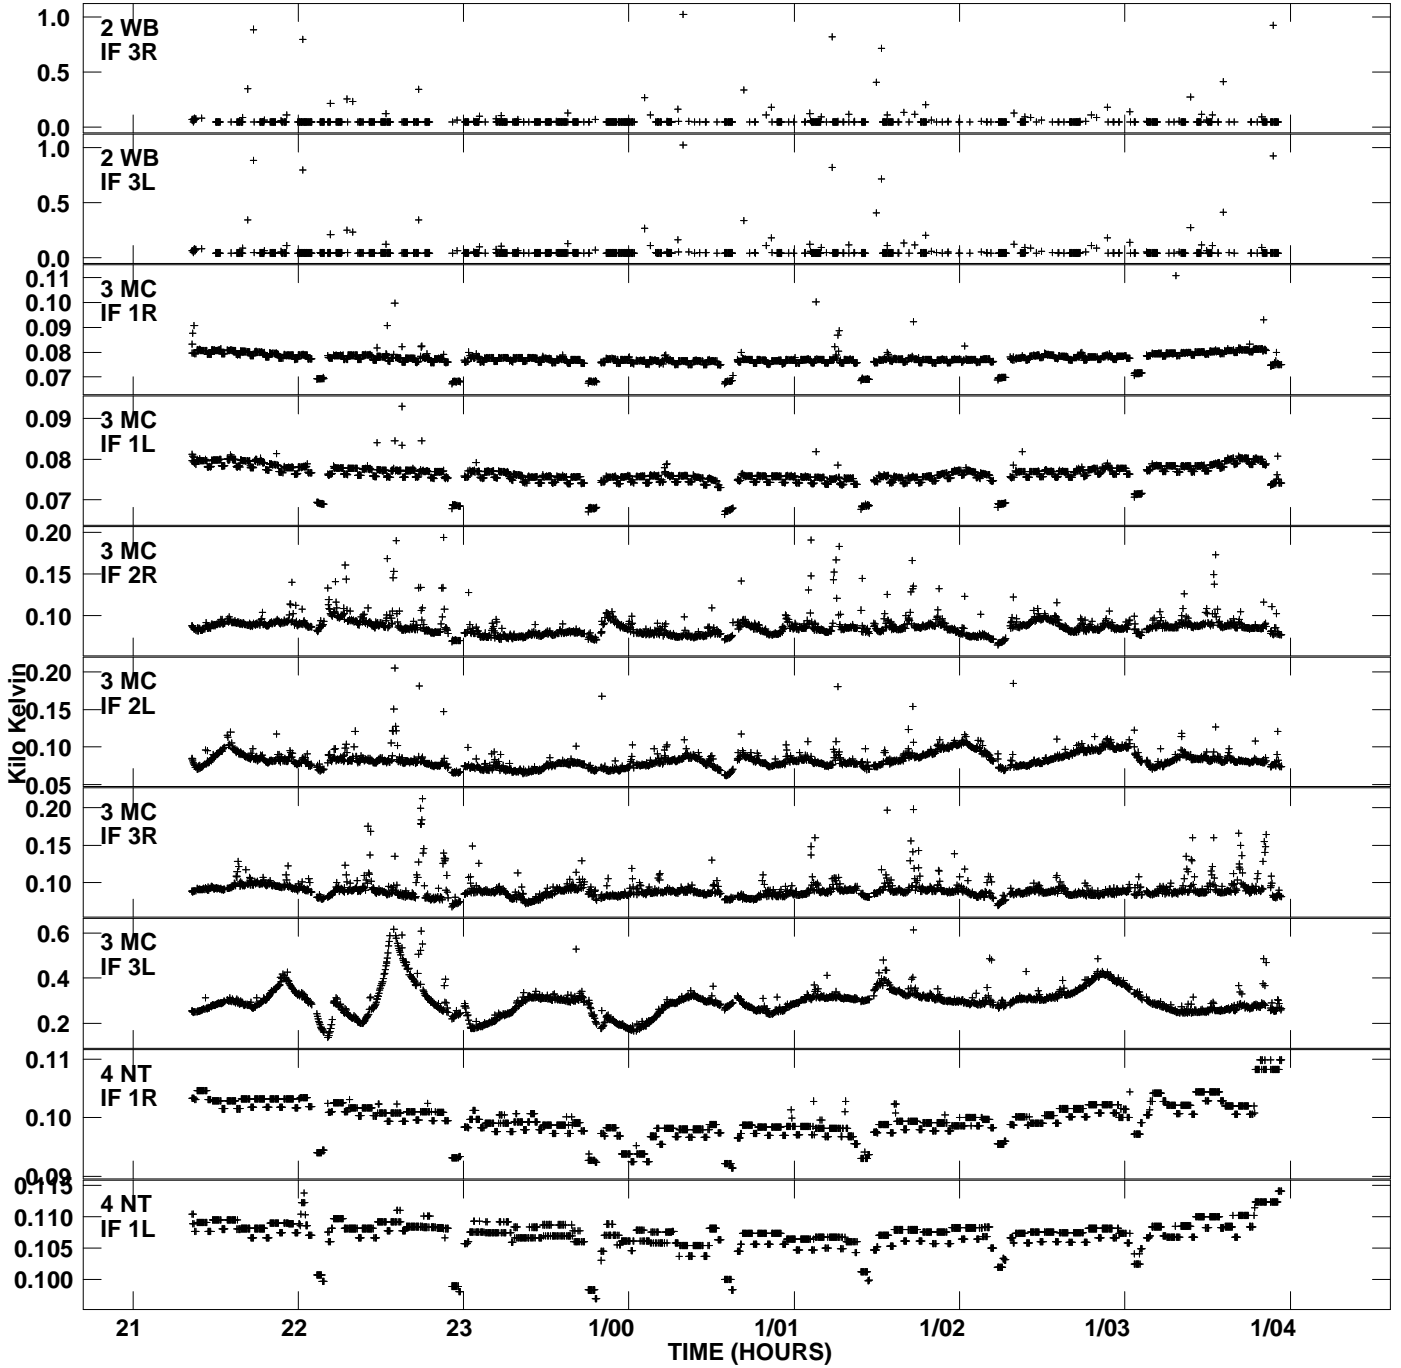

Plot file version 1 created 17-OCT-2007 11:41:48
Tsyst vs UTC time for EI009A_1.UVDATA.1
TY 1 Rpol & Lpol IF 1 - 3

Plot file version 2 created 17-OCT-2007 11:41:48
Tsys vs UTC time for EI009A_1.UVDATA.1
TY 1 Rpol & Lpol IF 1 - 3

Plot file version 3 created 17-OCT-2007 11:41:48
Tsyst vs UTC time for EI009A_1.UVDATA.1
TY 1 Rpol & Lpol IF 1 - 3

Plot file version 4 created 17-OCT-2007 11:41:48
Tsys vs UTC time for EI009A_1.UVDATA.1
TY 1 Rpol & Lpol IF 1 - 3