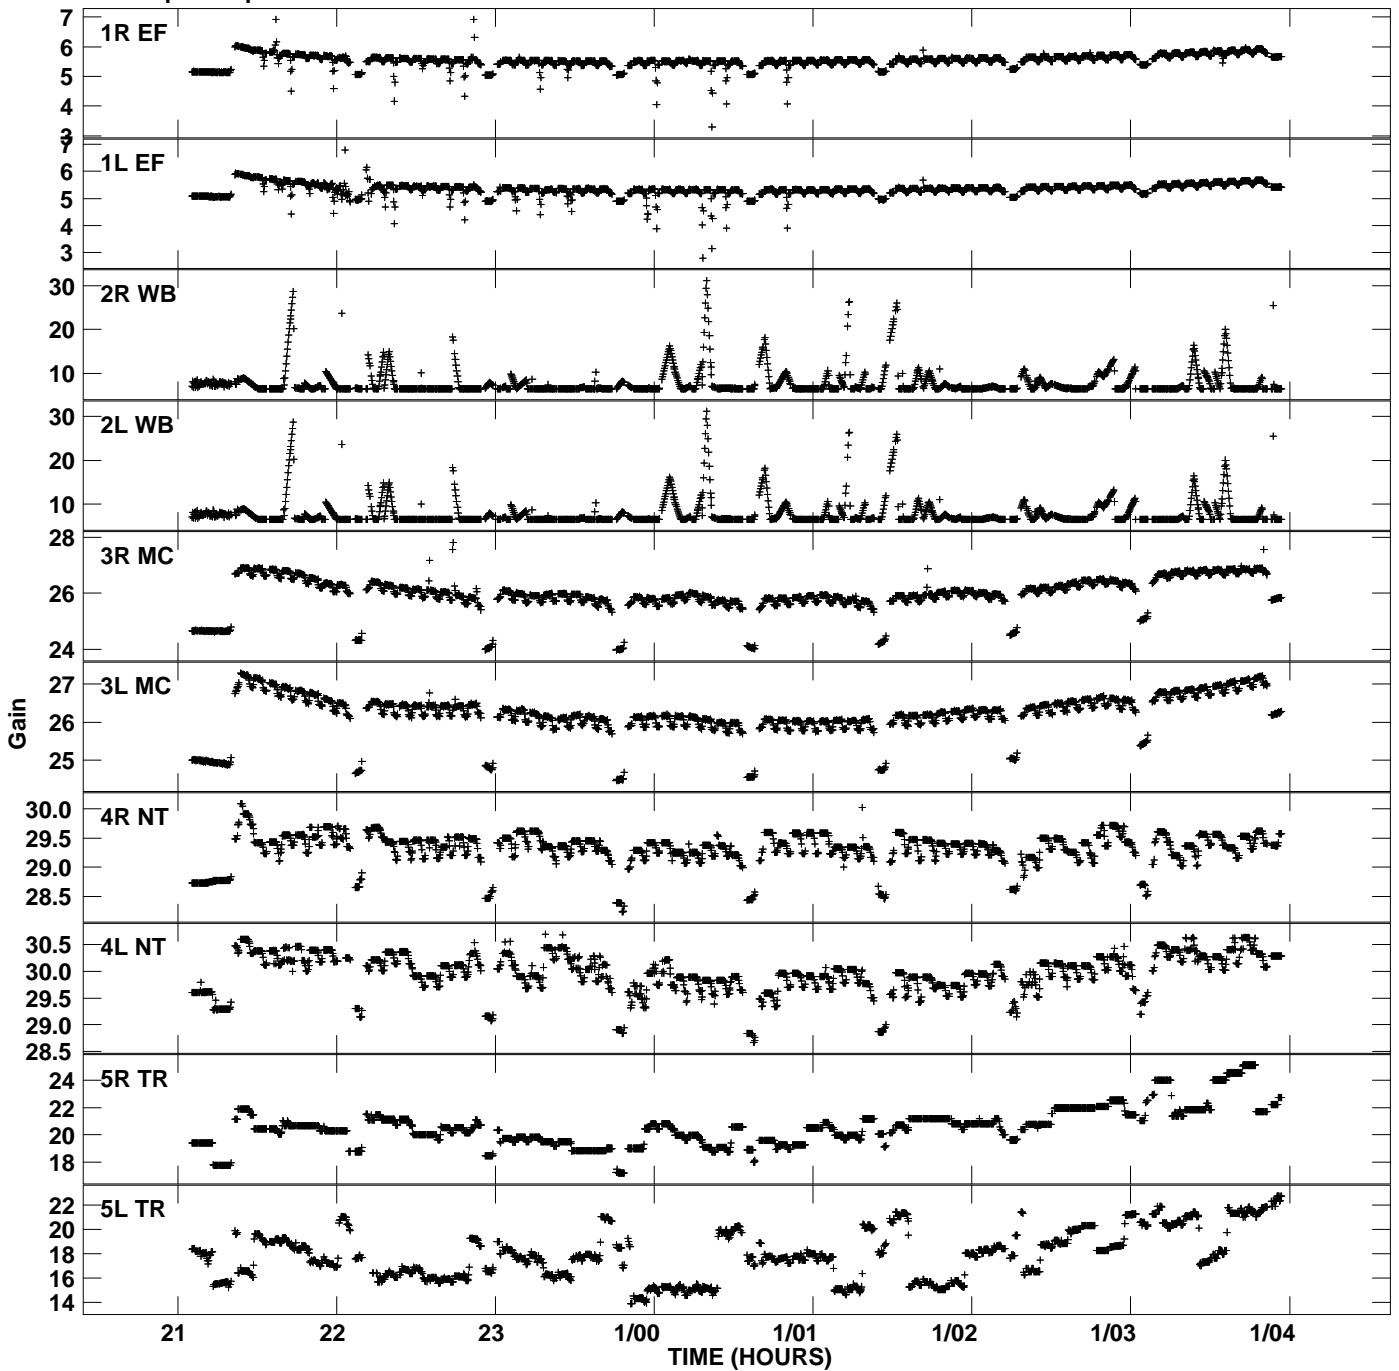

Plot file version 1 created 17-OCT-2007 12:49:43  
Gain amp vs UTC time for E1009A\_2.UVDATA.1  
CL 2 Rpol & Lpol IF 1

Plot file version 2 created 17-OCT-2007 12:49:43  
Gain amp vs UTC time for EI009A\_2.UVDATA.1  
CL 2 Rpol & Lpol IF 1