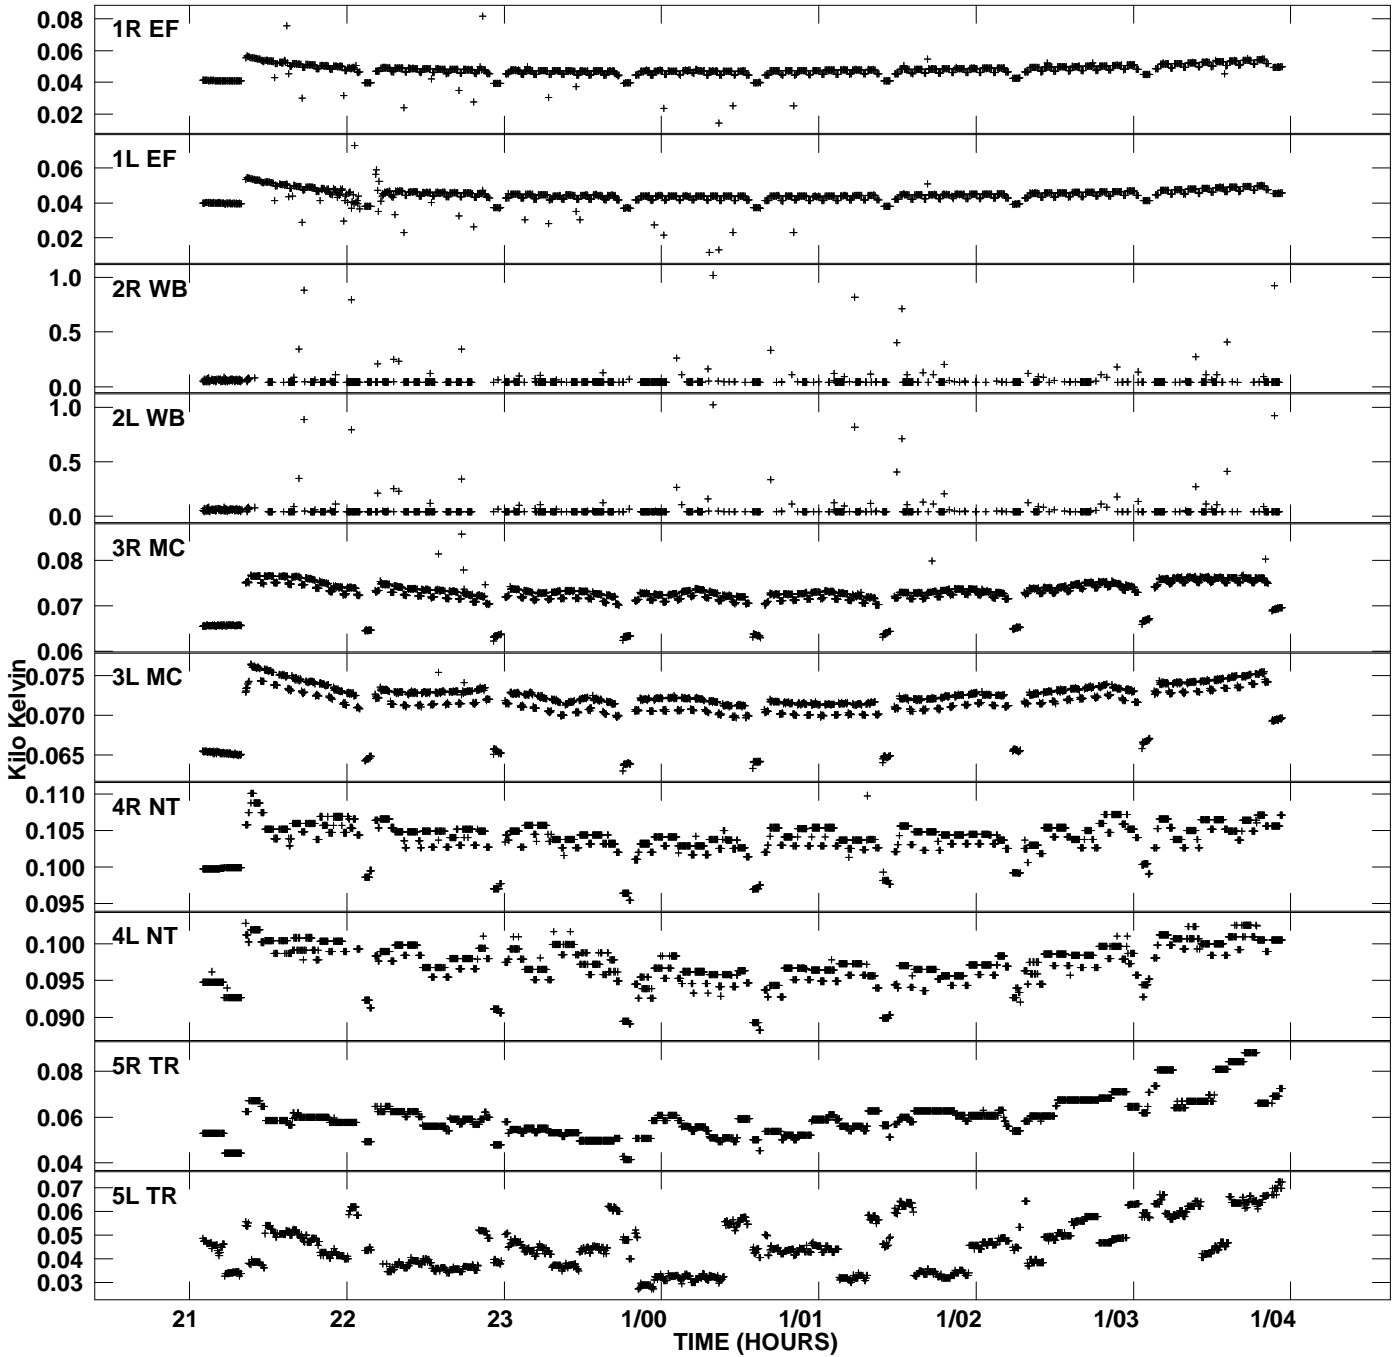

Plot file version 1 created 17-OCT-2007 12:49:38
Tsys vs UTC time for EI009A_2.UVDATA.1
TY 1 Rpol & Lpol IF 1

Plot file version 2 created 17-OCT-2007 12:49:38
Tsyst vs UTC time for EI009A_2.UVDATA.1
TY 1 Rpol & Lpol IF 1