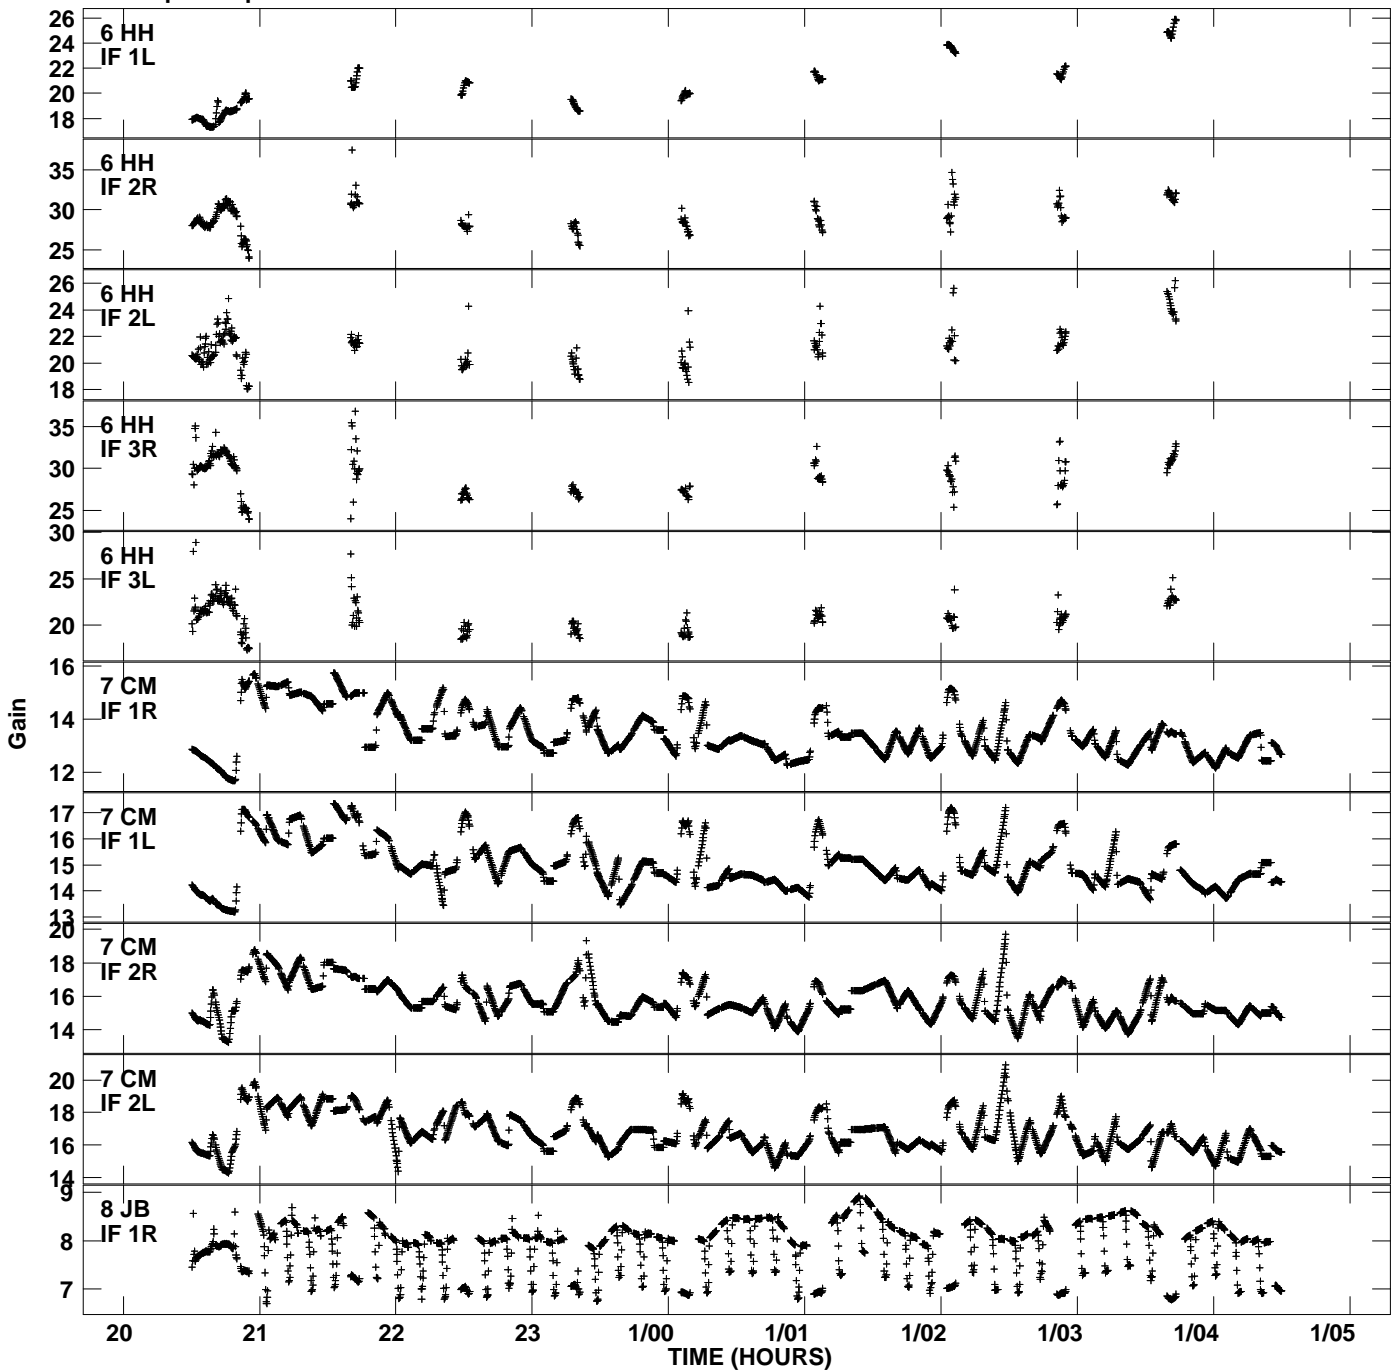

Plot file version 1 created 17-OCT-2007 15:04:47
Gain amp vs UTC time for E1009B_1.TMP.1
CL 4 Rpol & Lpol IF 1 - 3

Plot file version 2 created 17-OCT-2007 15:04:47
Gain amp vs UTC time for E1009B_1.TMP.1
CL 4 Rpol & Lpol IF 1 - 3

Plot file version 3 created 17-OCT-2007 15:04:47
Gain amp vs UTC time for E1009B_1.TMP.1
CL 4 Rpol & Lpol IF 1 - 3

Plot file version 4 created 17-OCT-2007 15:04:47
Gain amp vs UTC time for E1009B_1.TMP.1
CL 4 Rpol & Lpol IF 1 - 3

Plot file version 5 created 17-OCT-2007 15:04:47
Gain amp vs UTC time for EI009B_1.TMP.1
CL 4 Rpol & Lpol IF 1 - 3