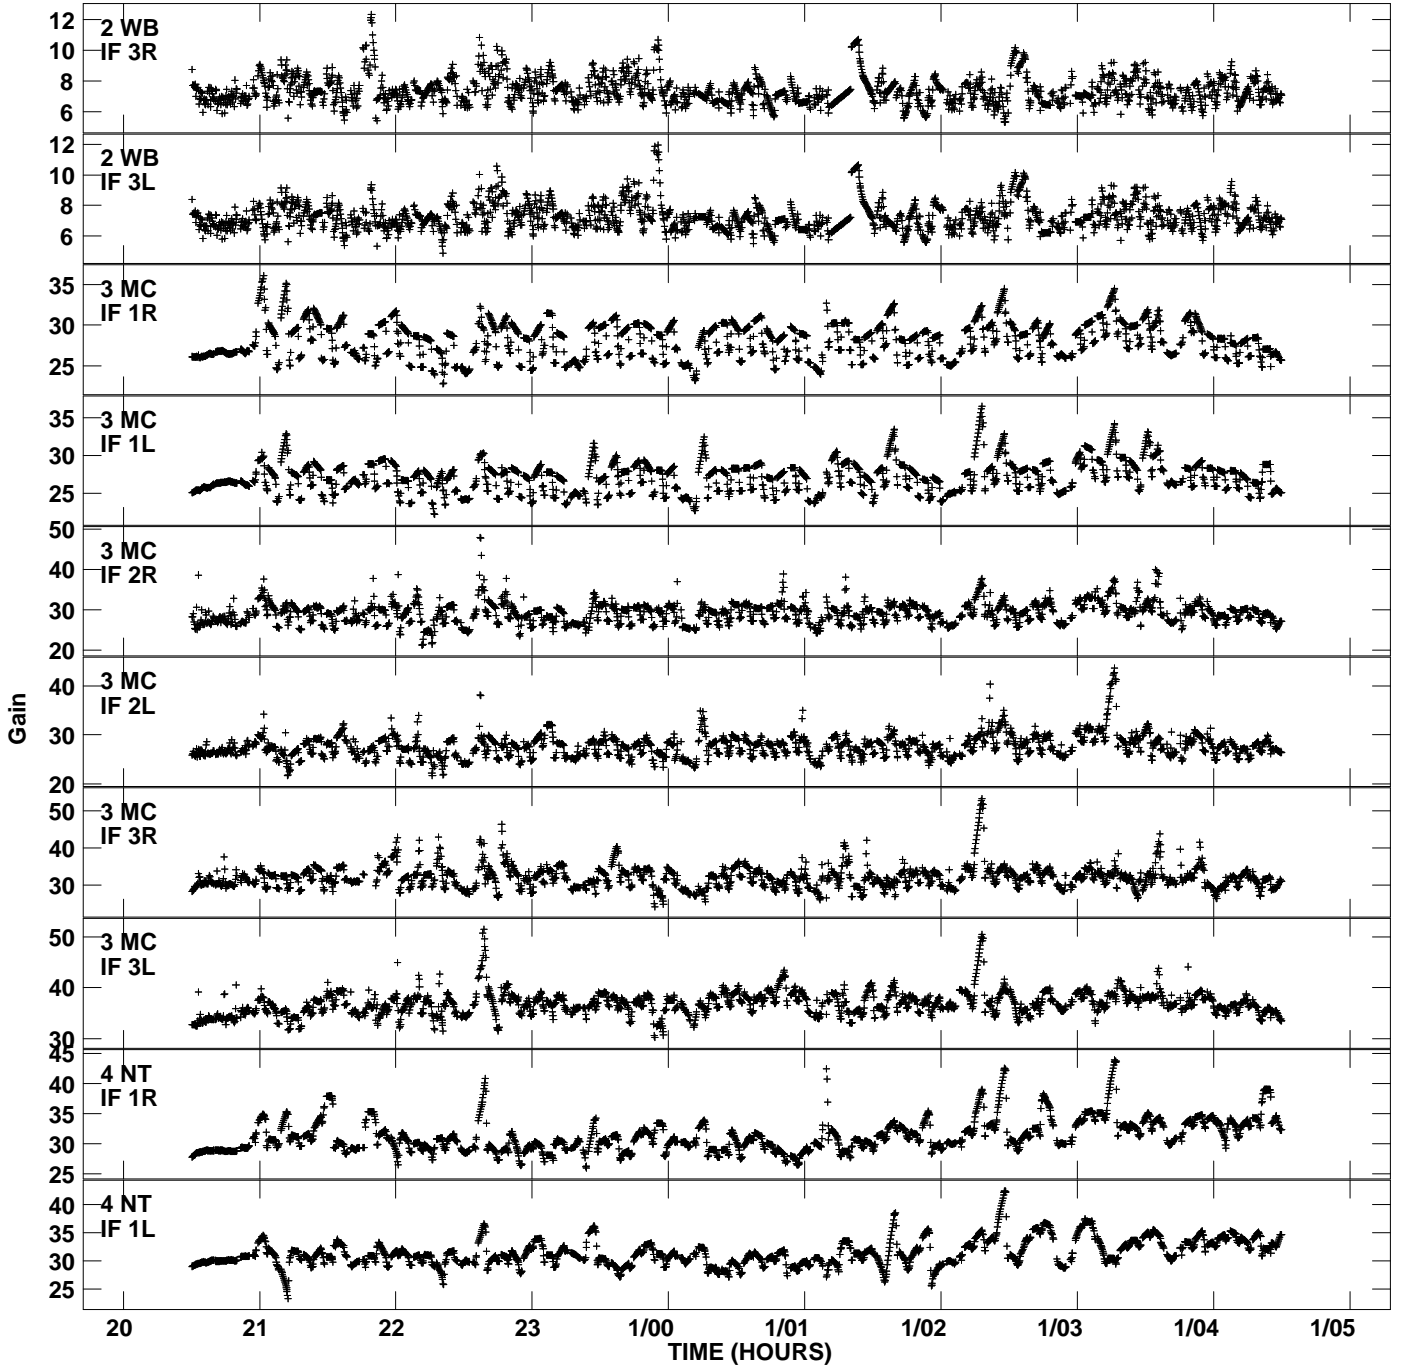

Plot file version 1 created 17-OCT-2007 15:04:47
Gain amp vs UTC time for E1009B_1.TMP.1
CL 4 Rpol & Lpol IF 1 - 3

Plot file version 2 created 17-OCT-2007 15:04:47
Gain amp vs UTC time for E1009B_1.TMP.1
CL 4 Rpol & Lpol IF 1 - 3

Plot file version 3 created 17-OCT-2007 15:04:47
Gain amp vs UTC time for E1009B_1.TMP.1
CL 4 Rpol & Lpol IF 1 - 3

Plot file version 4 created 17-OCT-2007 15:04:47
Gain amp vs UTC time for E1009B_1.TMP.1
CL 4 Rpol & Lpol IF 1 - 3

Plot file version 5 created 17-OCT-2007 15:04:47
Gain amp vs UTC time for EI009B_1.TMP.1
CL 4 Rpol & Lpol IF 1 - 3