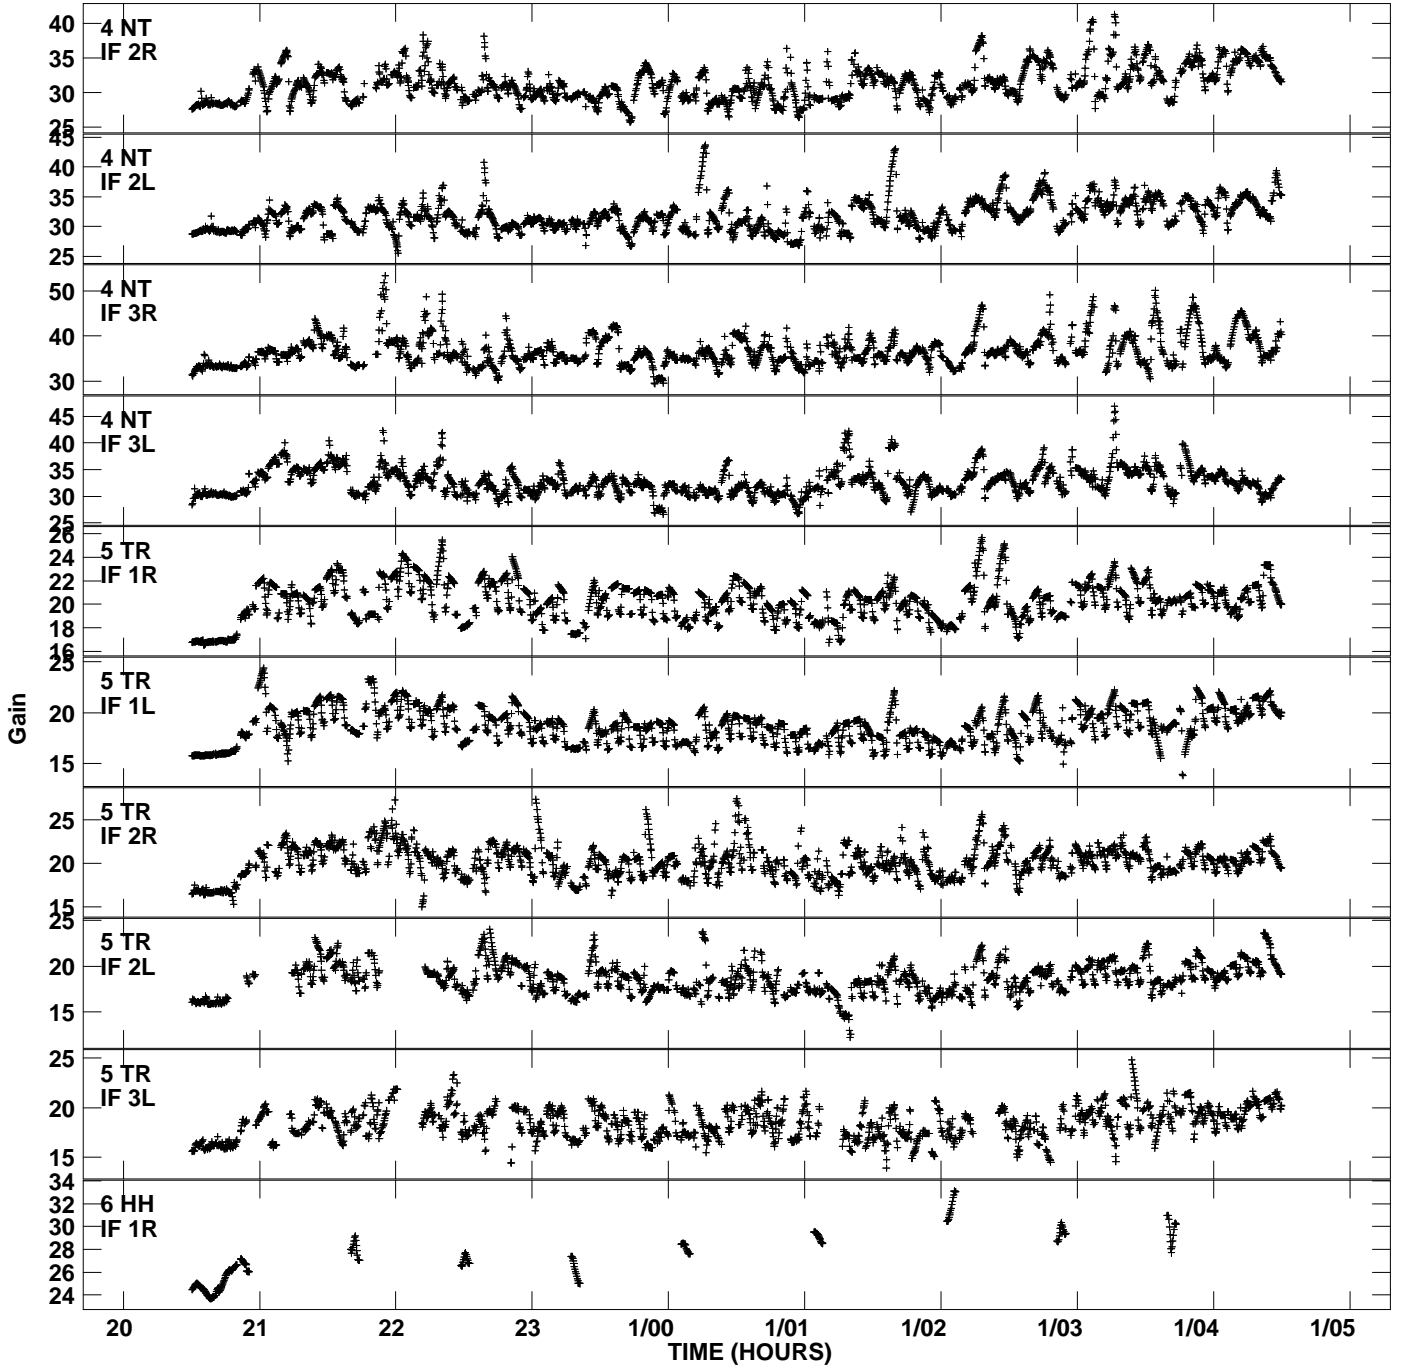

Plot file version 1 created 17-OCT-2007 15:04:47
Gain amp vs UTC time for E1009B_1.TMP.1
CL 4 Rpol & Lpol IF 1 - 3

Plot file version 2 created 17-OCT-2007 15:04:47
Gain amp vs UTC time for E1009B_1.TMP.1
CL 4 Rpol & Lpol IF 1 - 3

Plot file version 3 created 17-OCT-2007 15:04:47
Gain amp vs UTC time for E1009B_1.TMP.1
CL 4 Rpol & Lpol IF 1 - 3

Plot file version 4 created 17-OCT-2007 15:04:47
Gain amp vs UTC time for E1009B_1.TMP.1
CL 4 Rpol & Lpol IF 1 - 3

Plot file version 5 created 17-OCT-2007 15:04:47
Gain amp vs UTC time for EI009B_1.TMP.1
CL 4 Rpol & Lpol IF 1 - 3