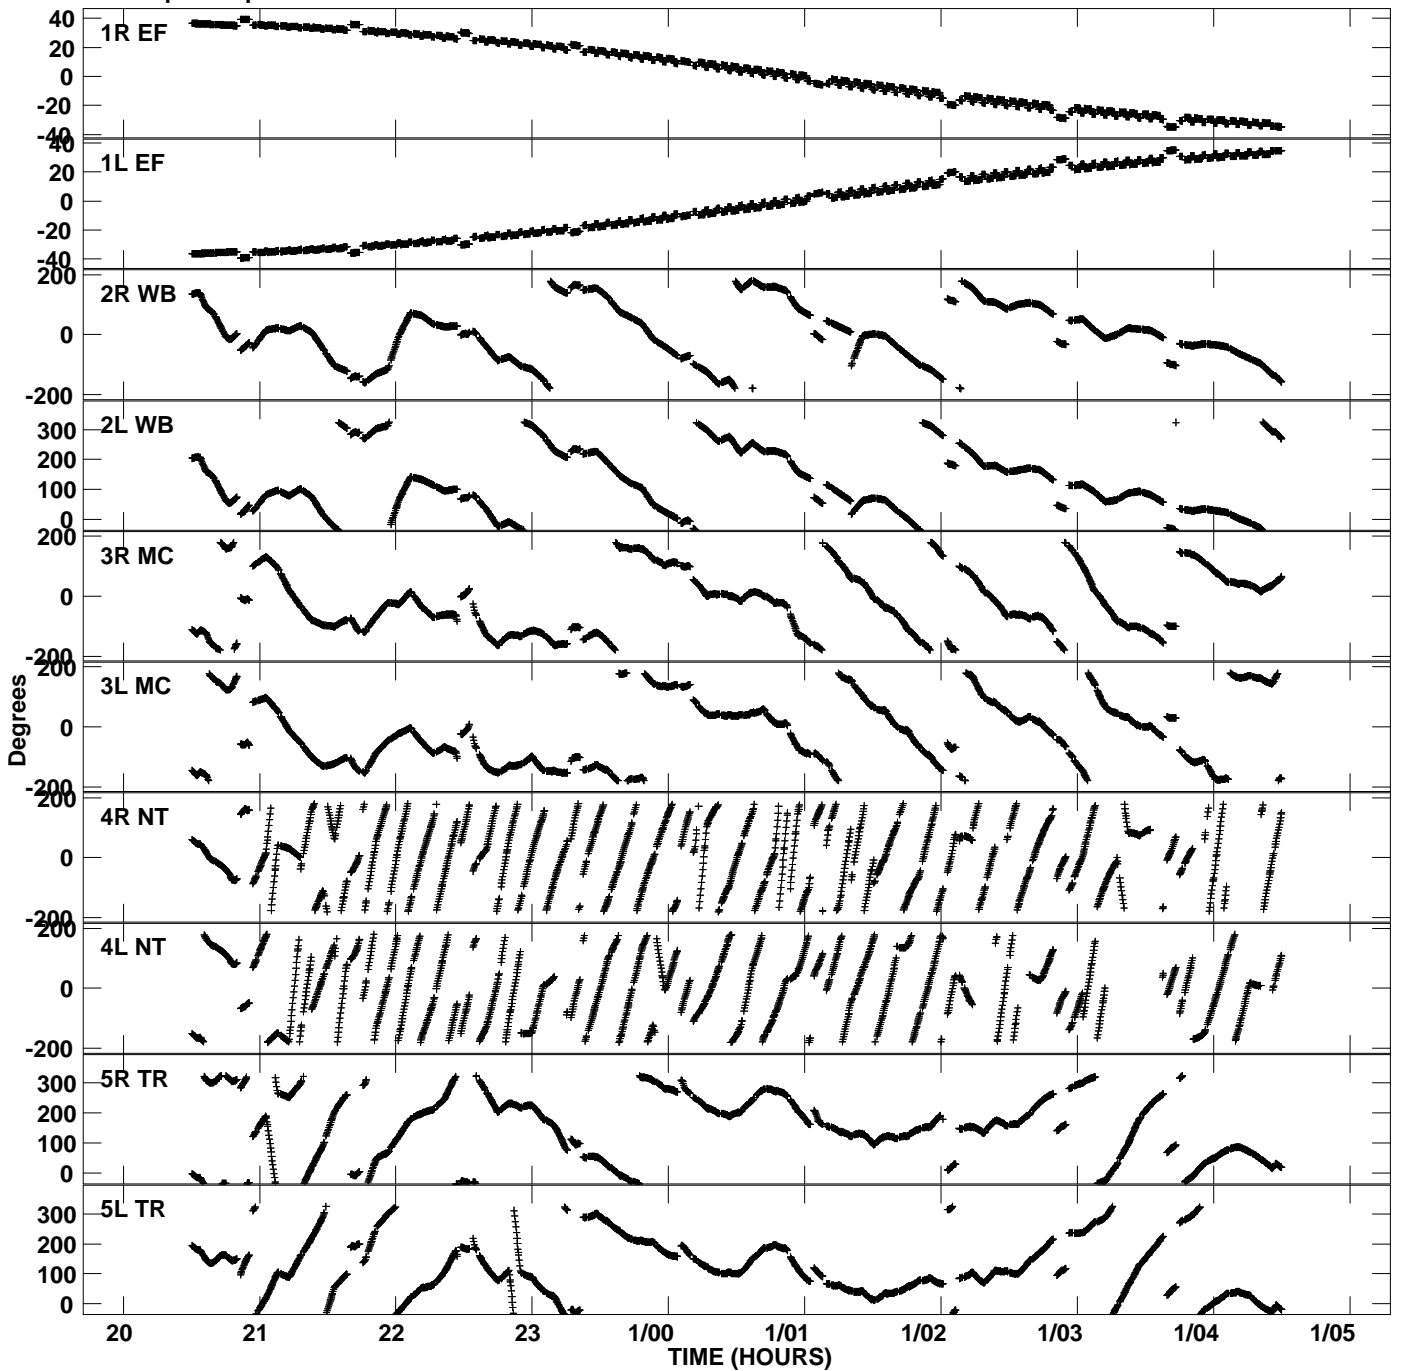

Plot file version 1 created 17-OCT-2007 18:13:15
Gain phs vs UTC time for EI009B_2.UVDATA.1
CL 3 Rpol & Lpol IF 1

Plot file version 2 created 17-OCT-2007 18:13:15
Gain phs vs UTC time for EI009B_2.UVDATA.1
CL 3 Rpol & Lpol IF 1