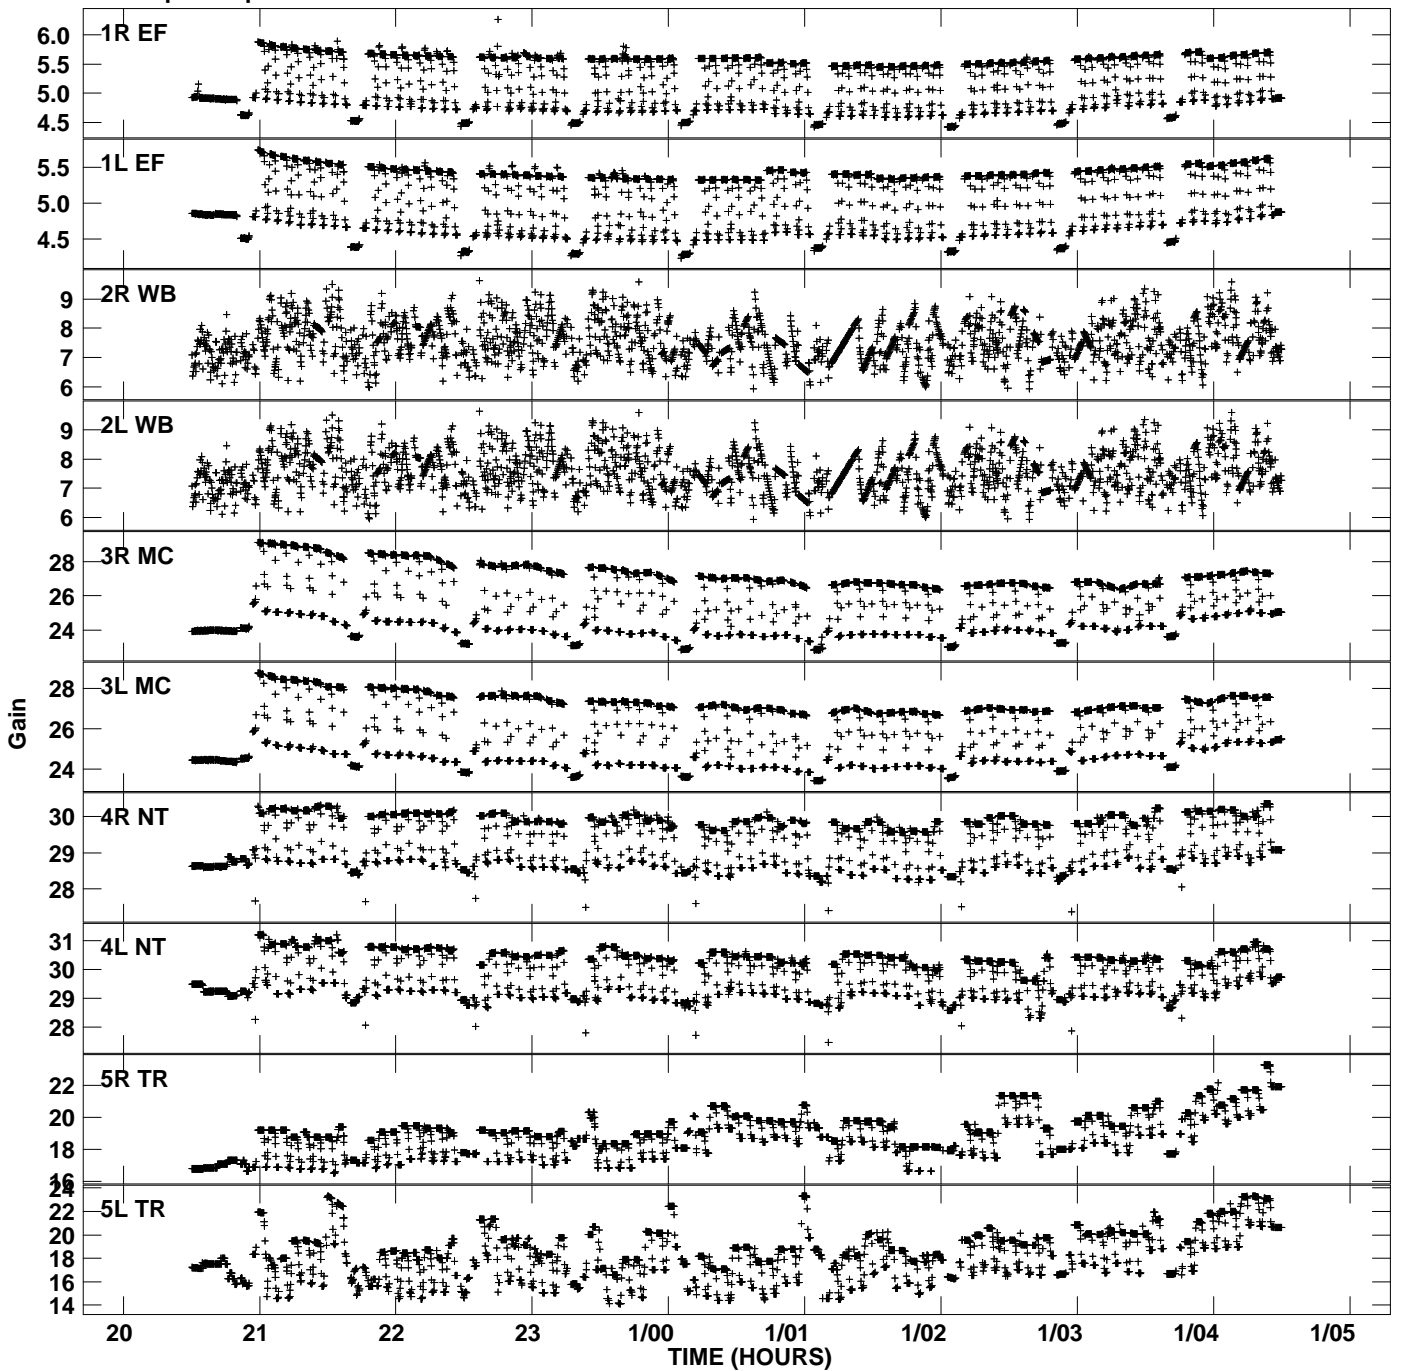

Plot file version 1 created 17-OCT-2007 17:25:07
Gain amp vs UTC time for E1009B_2.UVDATA.1
CL 2 Rpol & Lpol IF 1

Plot file version 2 created 17-OCT-2007 17:25:07
Gain amp vs UTC time for EI009B_2.UVDATA.1
CL 2 Rpol & Lpol IF 1