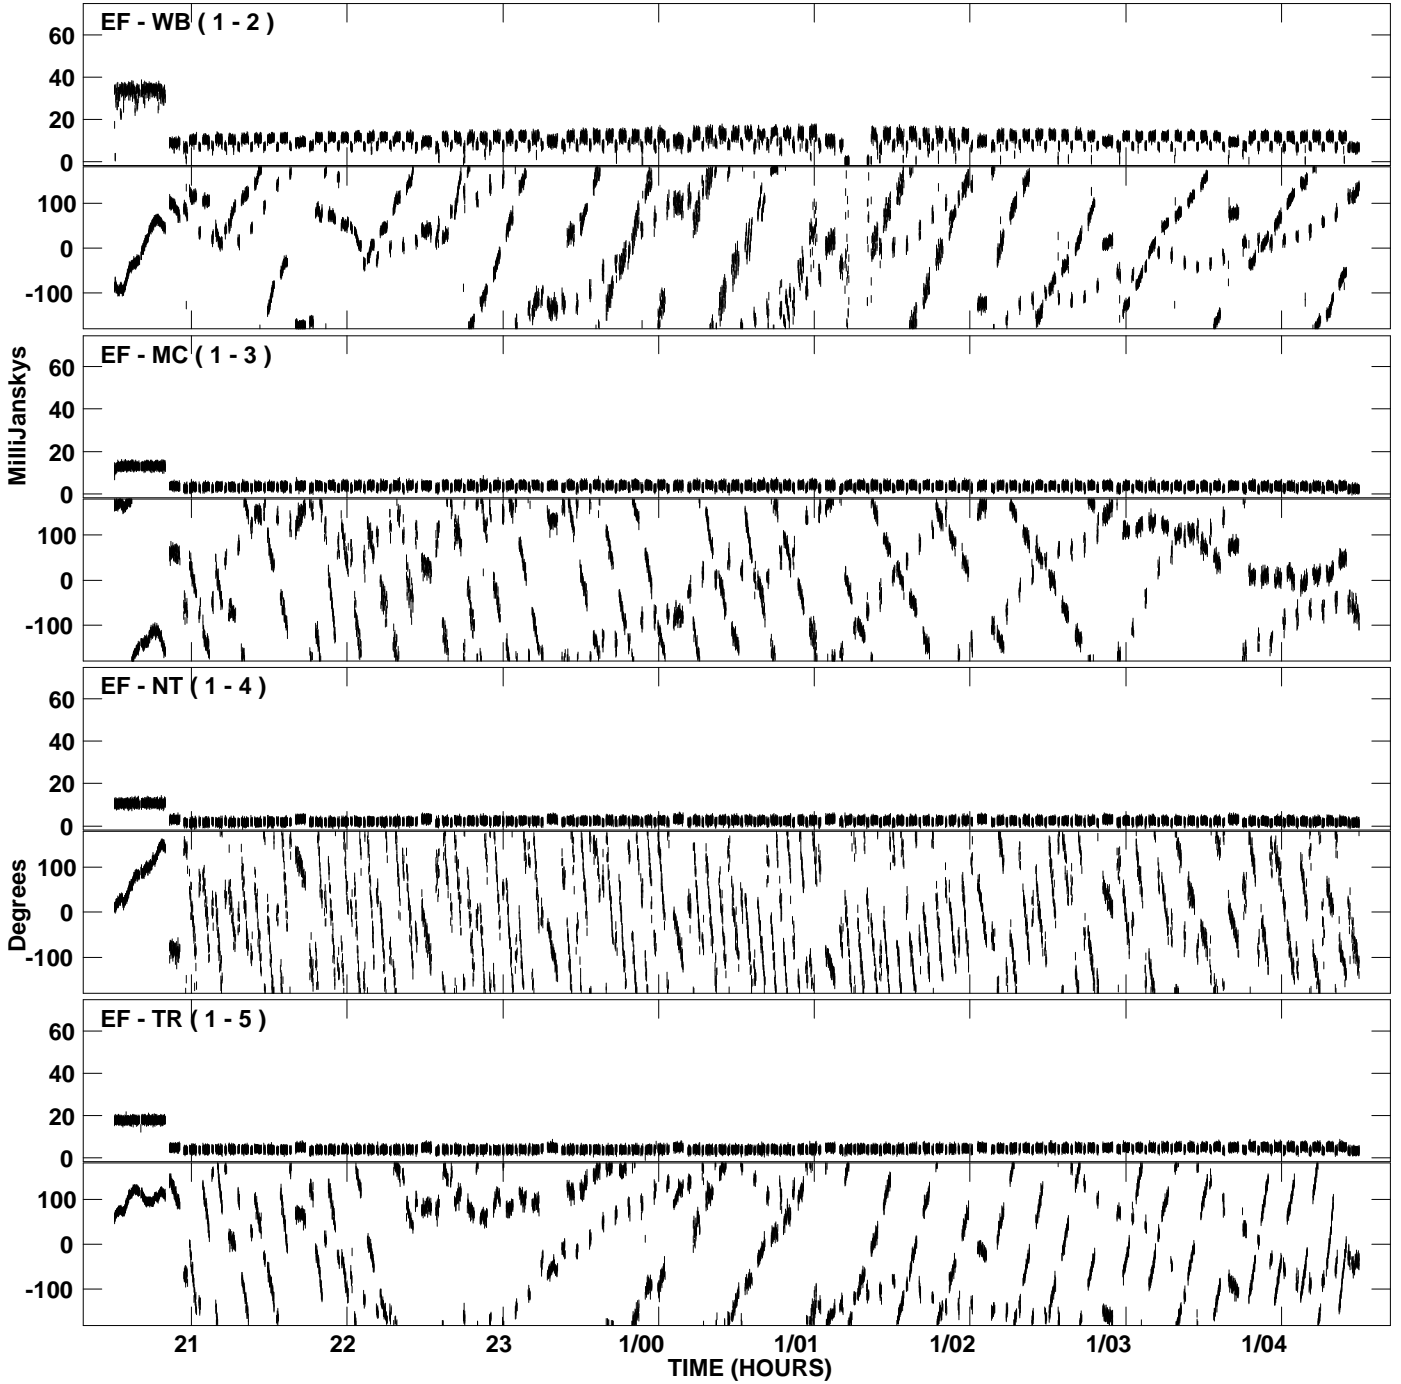

PLot file version 1 created 17-OCT-2007 17:04:55
Amplitude andPhase vs Time for EI009B 2.UVDATA.1 Vect aver.
IF 1 CHAN 1 - 1024 STK LL

PLot file version 2 created 17-OCT-2007 17:04:55
Amplitude andPhase vs Time for EI009B 2.UVDATA.1 Vect aver.
IF 1 CHAN 1 - 1024 STK LL

PLot file version 3 created 17-OCT-2007 17:07:46
Amplitude andPhase vs Time for EI009B 2.UVDATA.1 Vect aver.
IF 1 CHAN 1 - 1024 STK RR

PLot file version 4 created 17-OCT-2007 17:07:46
Amplitude and Phase vs Time for EI009B 2.UVDATA.1 Vect aver.
IF 1 CHAN 1 - 1024 STK RR