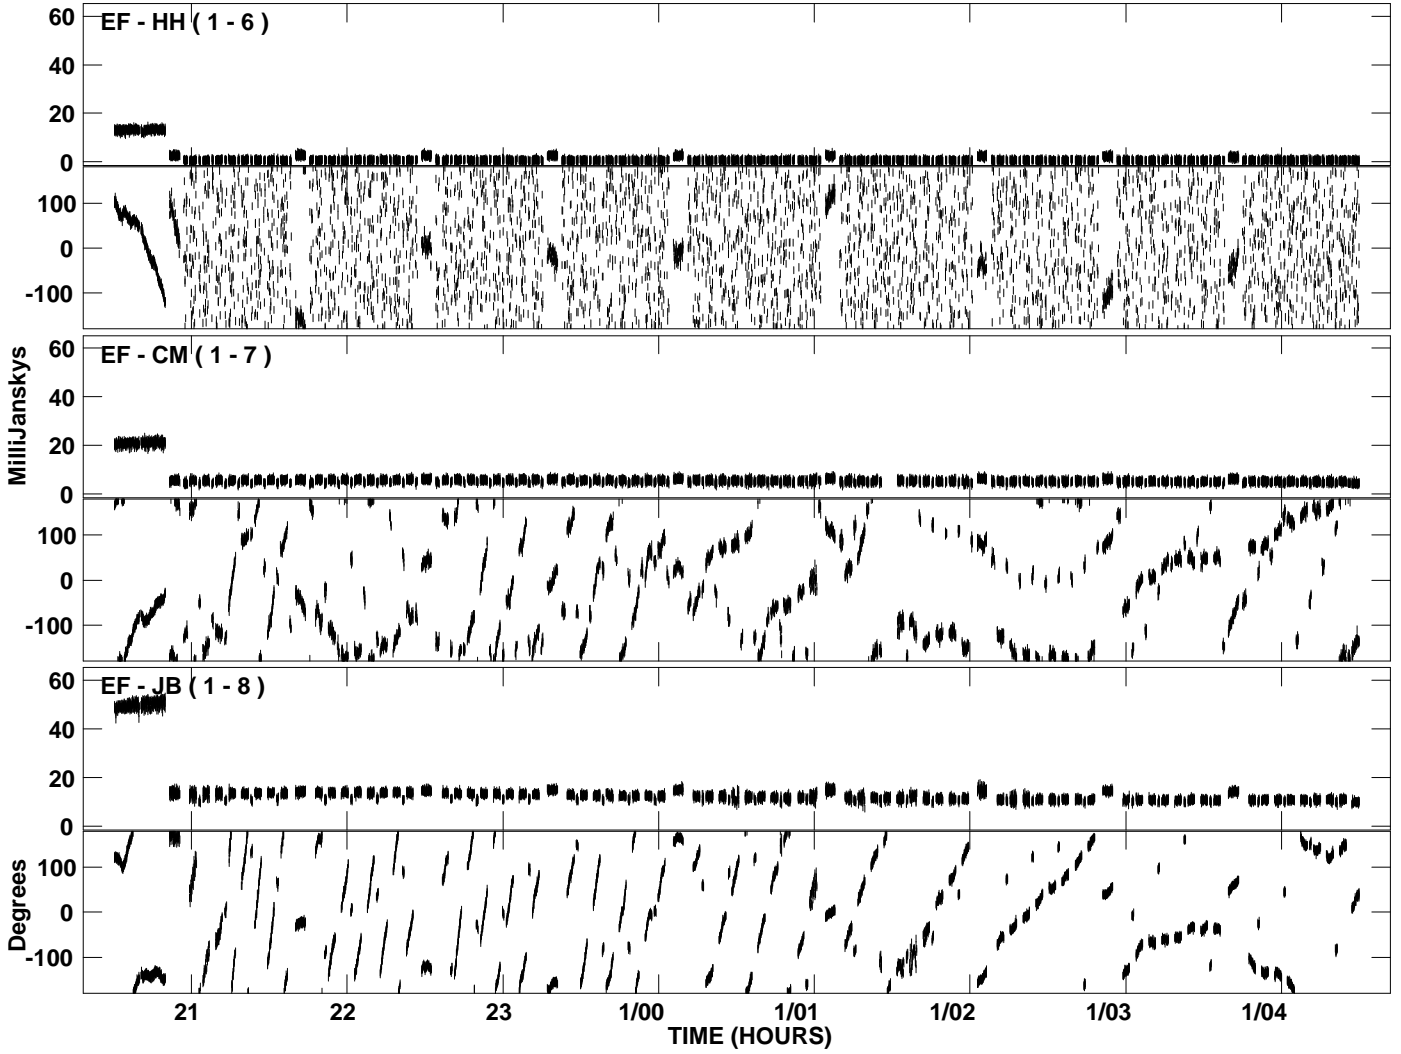

PLot file version 1 created 17-OCT-2007 17:04:55
Amplitude andPhase vs Time for EI009B 2.UVDATA.1 Vect aver.
IF 1 CHAN 1 - 1024 STK LL

PLot file version 2 created 17-OCT-2007 17:04:55
Amplitude andPhase vs Time for EI009B 2.UVDATA.1 Vect aver.
IF 1 CHAN 1 - 1024 STK LL

PLot file version 3 created 17-OCT-2007 17:07:46
Amplitude andPhase vs Time for EI009B 2.UVDATA.1 Vect aver.
IF 1 CHAN 1 - 1024 STK RR

PLot file version 4 created 17-OCT-2007 17:07:46
Amplitude and Phase vs Time for EI009B 2.UVDATA.1 Vect aver.
IF 1 CHAN 1 - 1024 STK RR