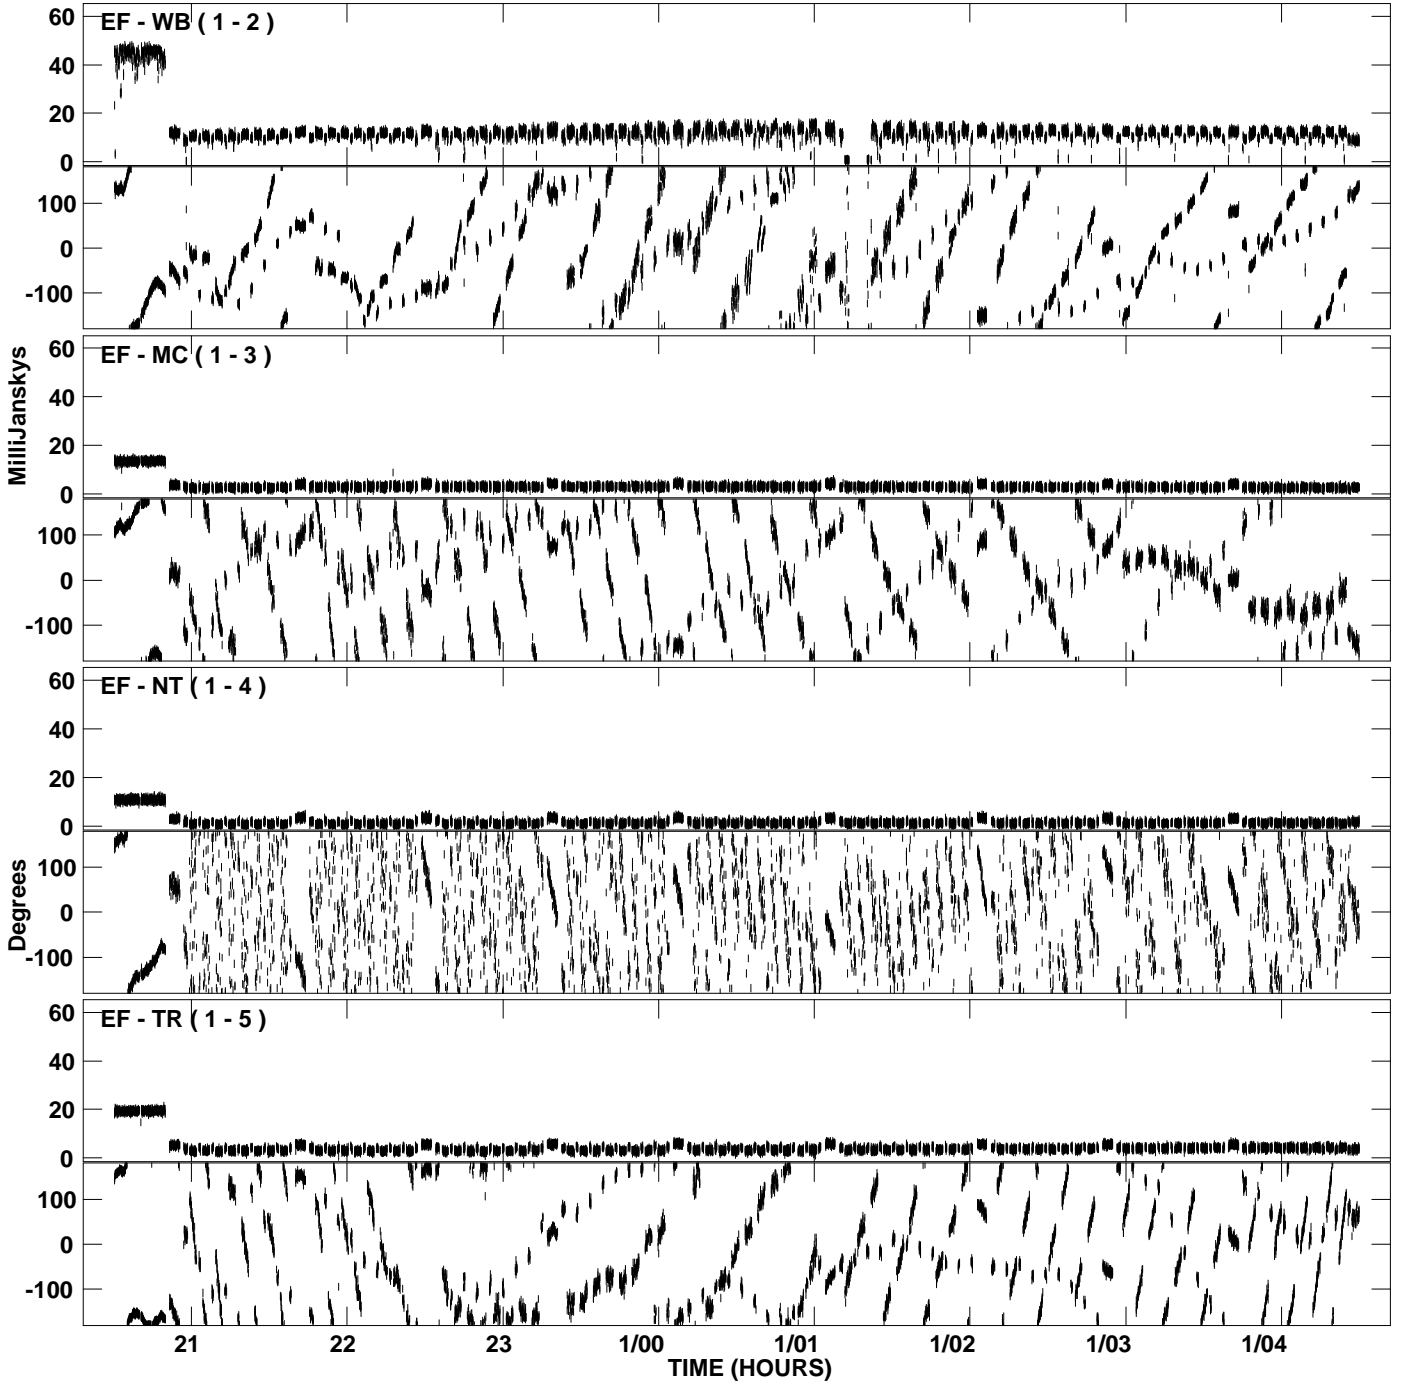

PLot file version 1 created 17-OCT-2007 17:04:55
Amplitude andPhase vs Time for EI009B 2.UVDATA.1 Vect aver.
IF 1 CHAN 1 - 1024 STK LL

PLot file version 2 created 17-OCT-2007 17:04:55
Amplitude andPhase vs Time for EI009B 2.UVDATA.1 Vect aver.
IF 1 CHAN 1 - 1024 STK LL

PLot file version 3 created 17-OCT-2007 17:07:46
Amplitude andPhase vs Time for EI009B 2.UVDATA.1 Vect aver.
IF 1 CHAN 1 - 1024 STK RR

PLot file version 4 created 17-OCT-2007 17:07:46
Amplitude and Phase vs Time for EI009B 2.UVDATA.1 Vect aver.
IF 1 CHAN 1 - 1024 STK RR