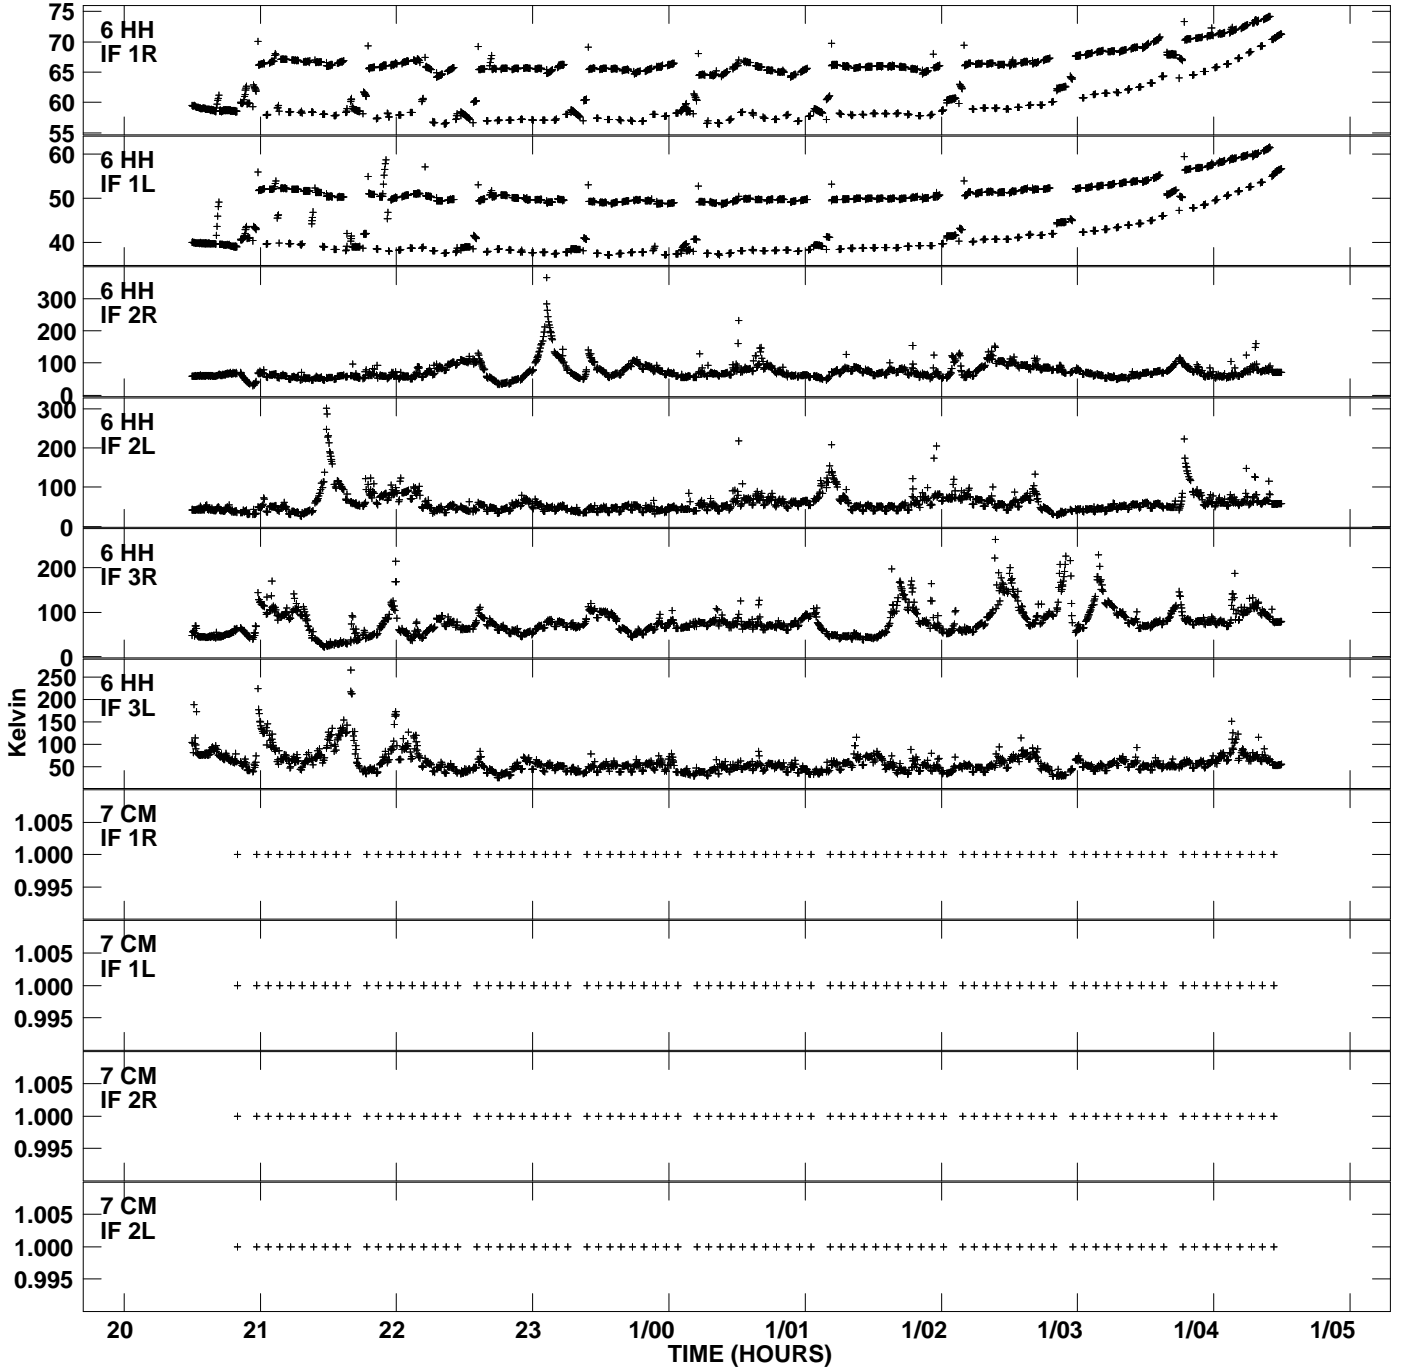

Plot file version 1 created 17-OCT-2007 14:53:17
Tsyst vs UTC time for EI009B_1.UVDATA.1
TY 1 Rpol & Lpol IF 1 - 3

Plot file version 2 created 17-OCT-2007 14:53:17
Tsyst vs UTC time for EI009B_1.UVDATA.1
TY 1 Rpol & Lpol IF 1 - 3

Plot file version 3 created 17-OCT-2007 14:53:17
Tsyst vs UTC time for EI009B_1.UVDATA.1
TY 1 Rpol & Lpol IF 1 - 3

Plot file version 4 created 17-OCT-2007 14:53:17
Tsys vs UTC time for EI009B_1.UVDATA.1
TY 1 Rpol & Lpol IF 1 - 3

Plot file version 5 created 17-OCT-2007 14:53:17
Tsys vs UTC time for EI009B_1.UVDATA.1
TY 1 Rpol & Lpol IF 1 - 3