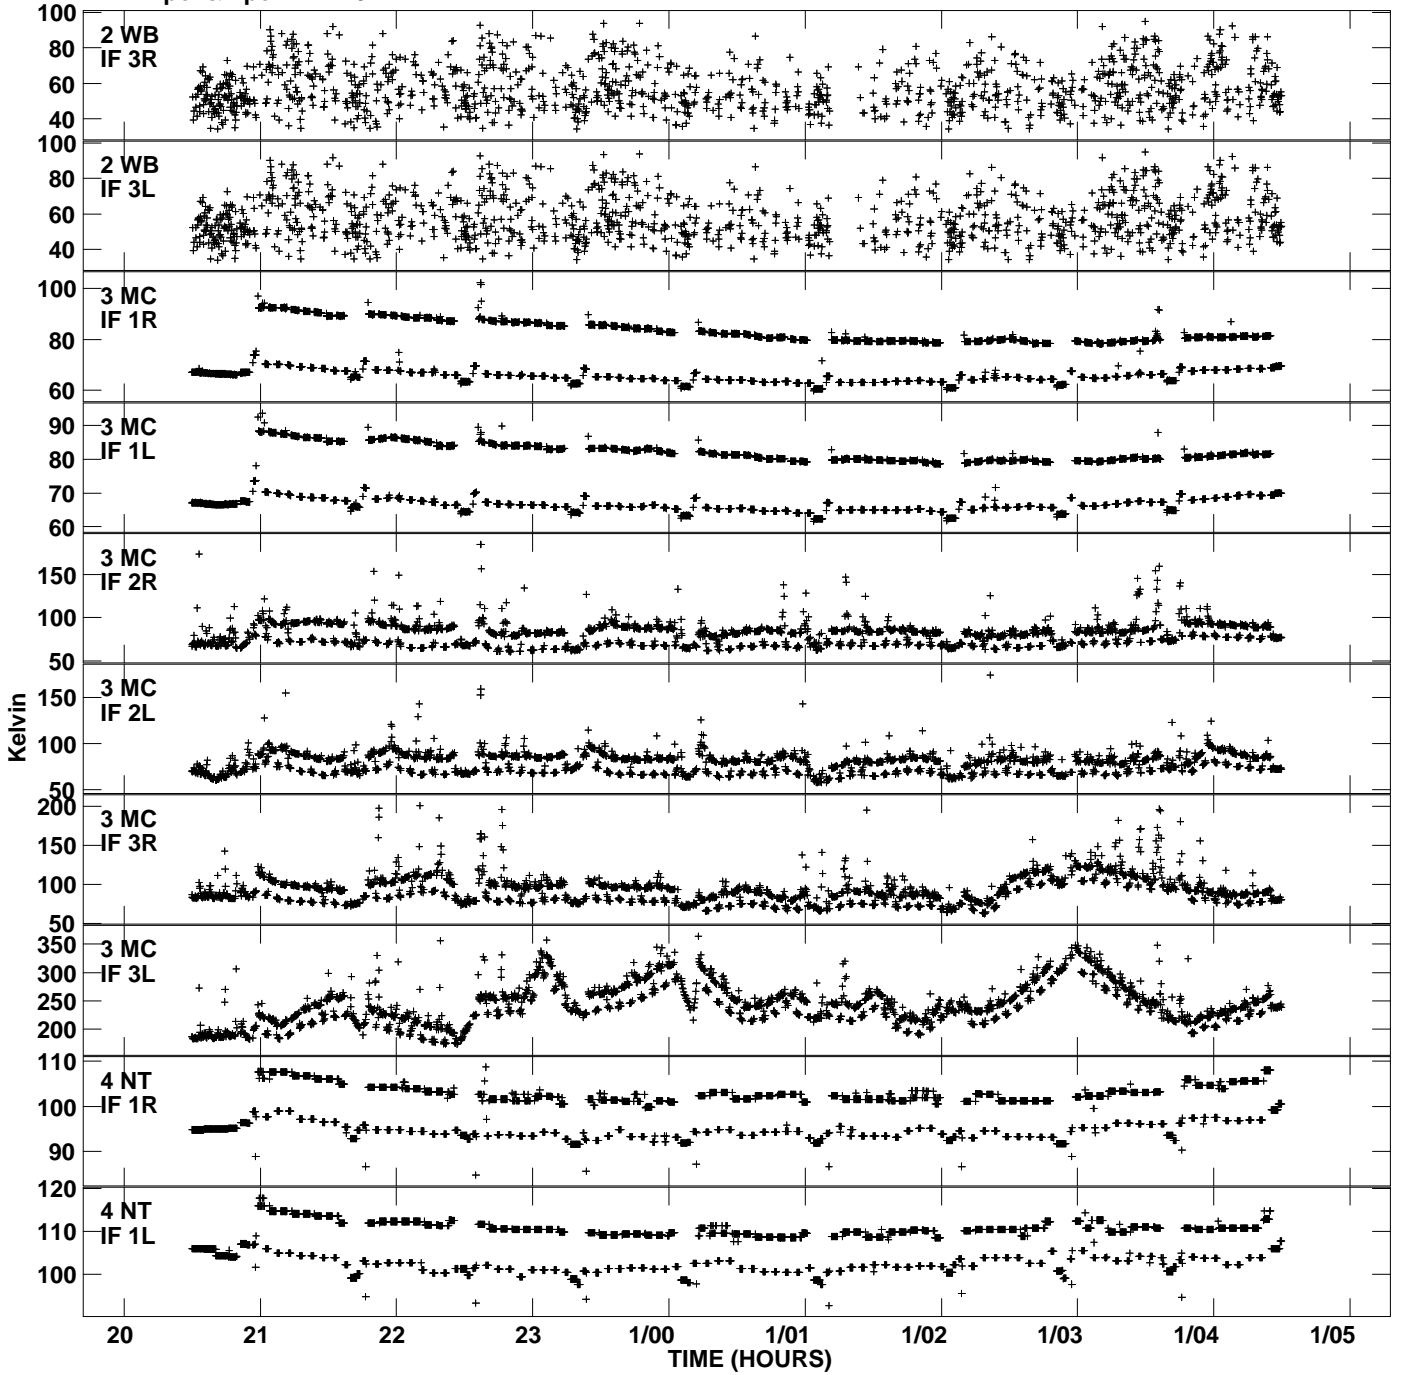

Plot file version 1 created 17-OCT-2007 14:53:17
Tsyst vs UTC time for EI009B_1.UVDATA.1
TY 1 Rpol & Lpol IF 1 - 3

Plot file version 2 created 17-OCT-2007 14:53:17
Tsyst vs UTC time for EI009B_1.UVDATA.1
TY 1 Rpol & Lpol IF 1 - 3

Plot file version 3 created 17-OCT-2007 14:53:17
Tsyst vs UTC time for EI009B_1.UVDATA.1
TY 1 Rpol & Lpol IF 1 - 3

Plot file version 4 created 17-OCT-2007 14:53:17
Tsys vs UTC time for EI009B_1.UVDATA.1
TY 1 Rpol & Lpol IF 1 - 3

Plot file version 5 created 17-OCT-2007 14:53:17
Tsys vs UTC time for EI009B_1.UVDATA.1
TY 1 Rpol & Lpol IF 1 - 3