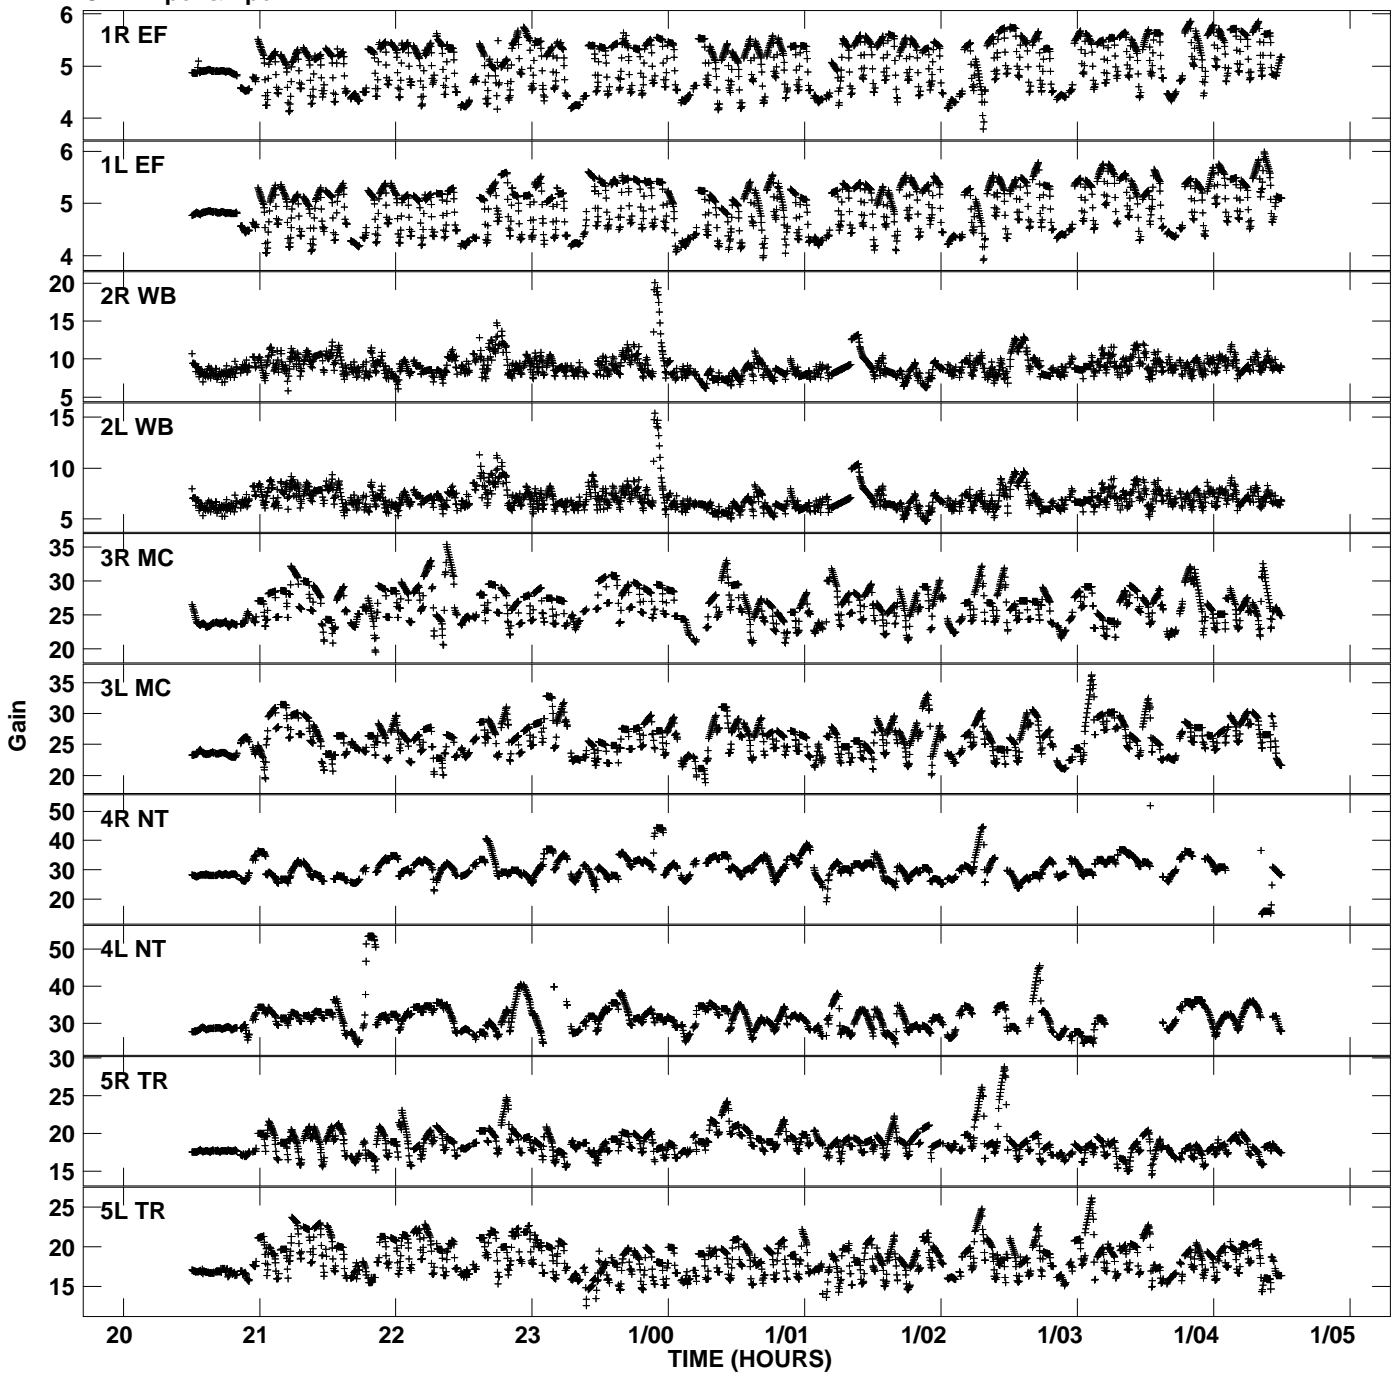

Plot file version 1 created 17-OCT-2007 18:51:35
Gain amp vs UTC time for E1009B_2.TMP.1
CL 4 Rpol & Lpol IF 1

Plot file version 2 created 17-OCT-2007 18:51:35
Gain amp vs UTC time for E1009B_2.TMP.1
CL 4 Rpol & Lpol IF 1