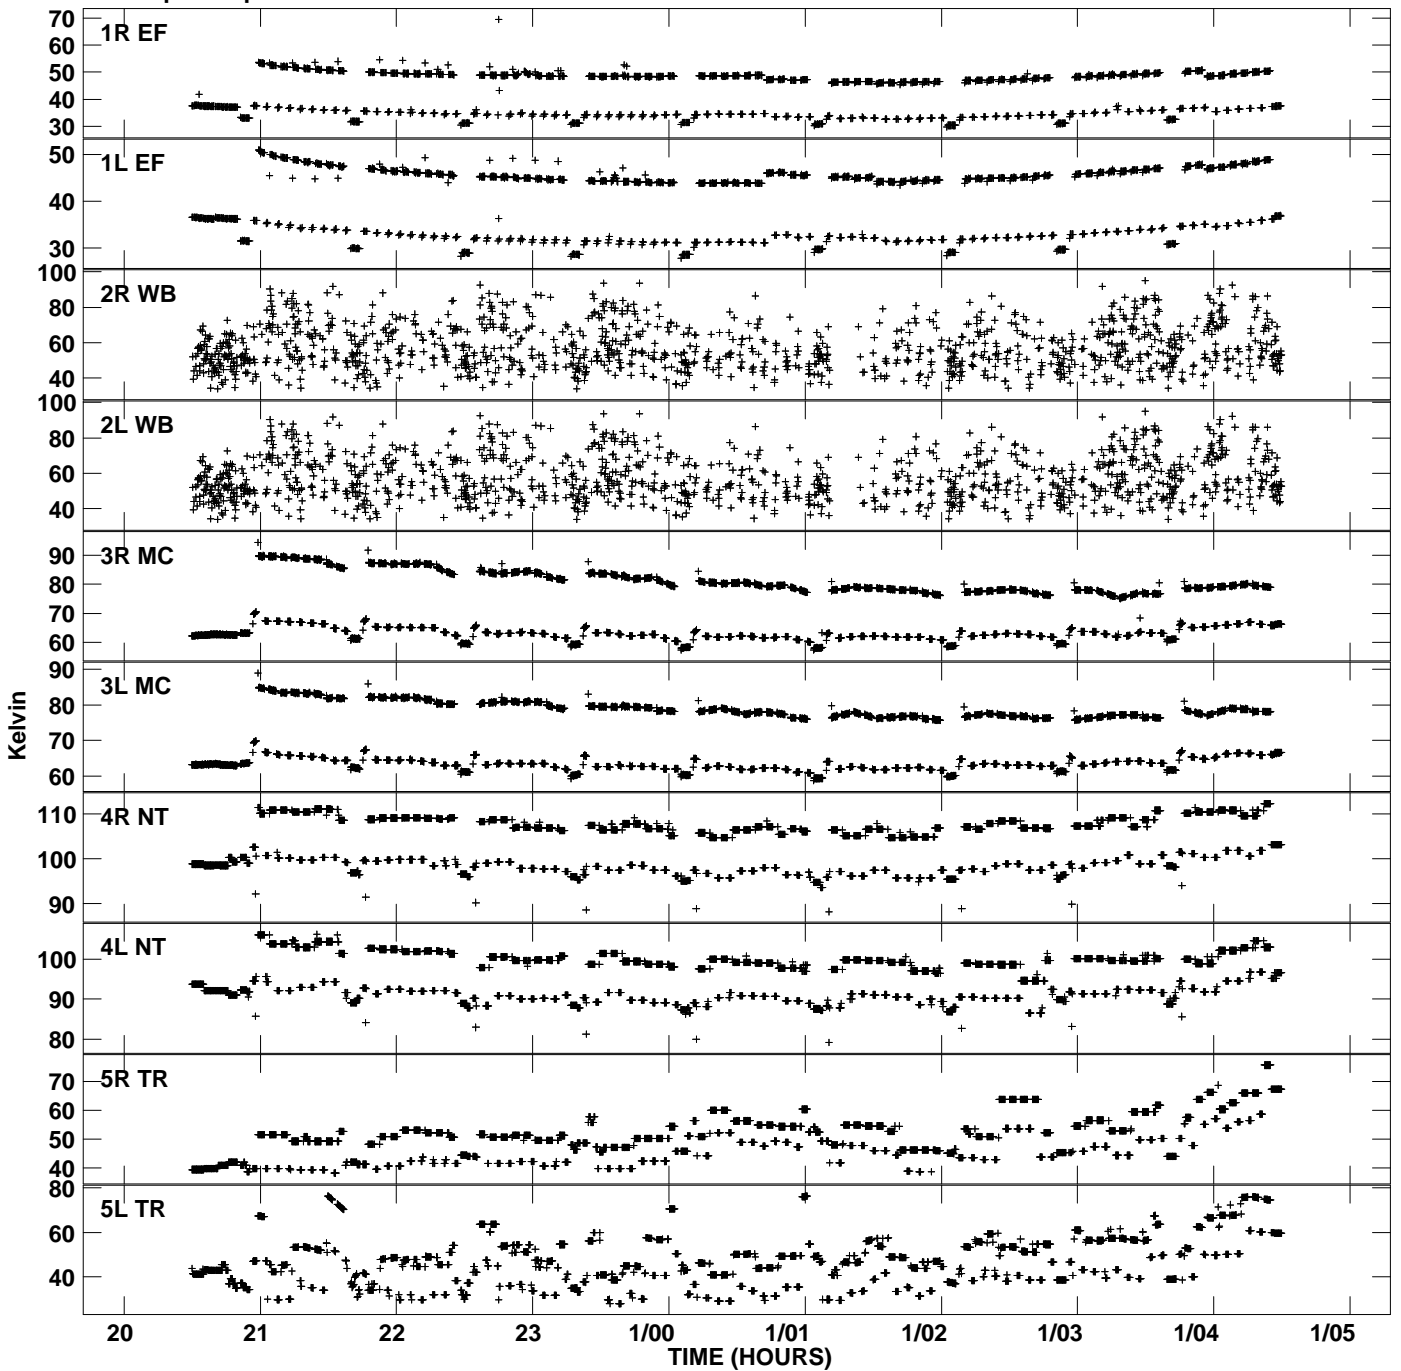

Plot file version 1 created 17-OCT-2007 17:25:01
Tsys vs UTC time for EI009B_2.UVDATA.1
TY 1 Rpol & Lpol IF 1

Plot file version 2 created 17-OCT-2007 17:25:01
Tsys vs UTC time for EI009B_2.UVDATA.1
TY 1 Rpol & Lpol IF 1