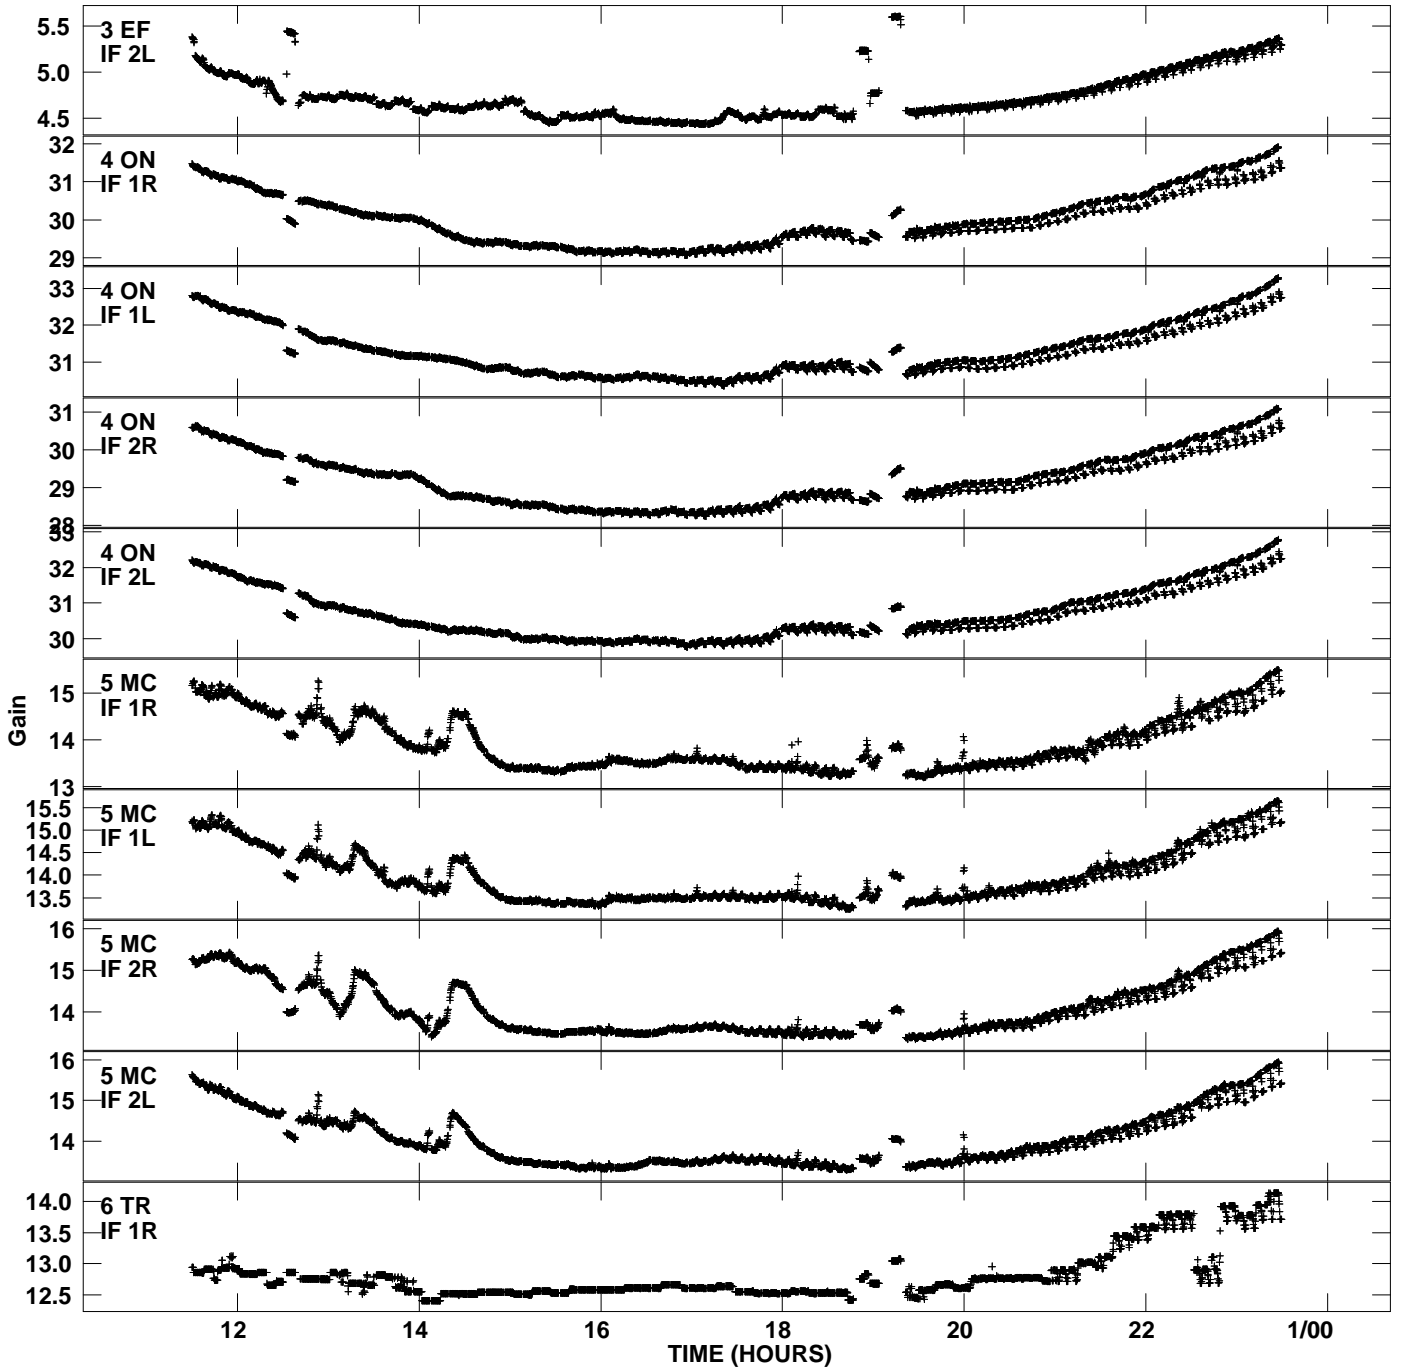

Plot file version 1 created 15-OCT-2007 18:53:34
Gain amp vs UTC time for EK025.UVDATA.1
CL 2 Rpol & Lpol IF 1 - 2

Plot file version 2 created 15-OCT-2007 18:53:34
 Gain amp vs UTC time for EK025.UVDATA.1
 CL 2 Rpol & Lpol IF 1 - 2

Plot file version 3 created 15-OCT-2007 18:53:34
Gain amp vs UTC time for EK025.UVDATA.1
CL 2 Rpol & Lpol IF 1 - 2

Plot file version 4 created 15-OCT-2007 18:53:34
Gain amp vs UTC time for EK025.UVDATA.1
CL 2 Rpol & Lpol IF 1 - 2