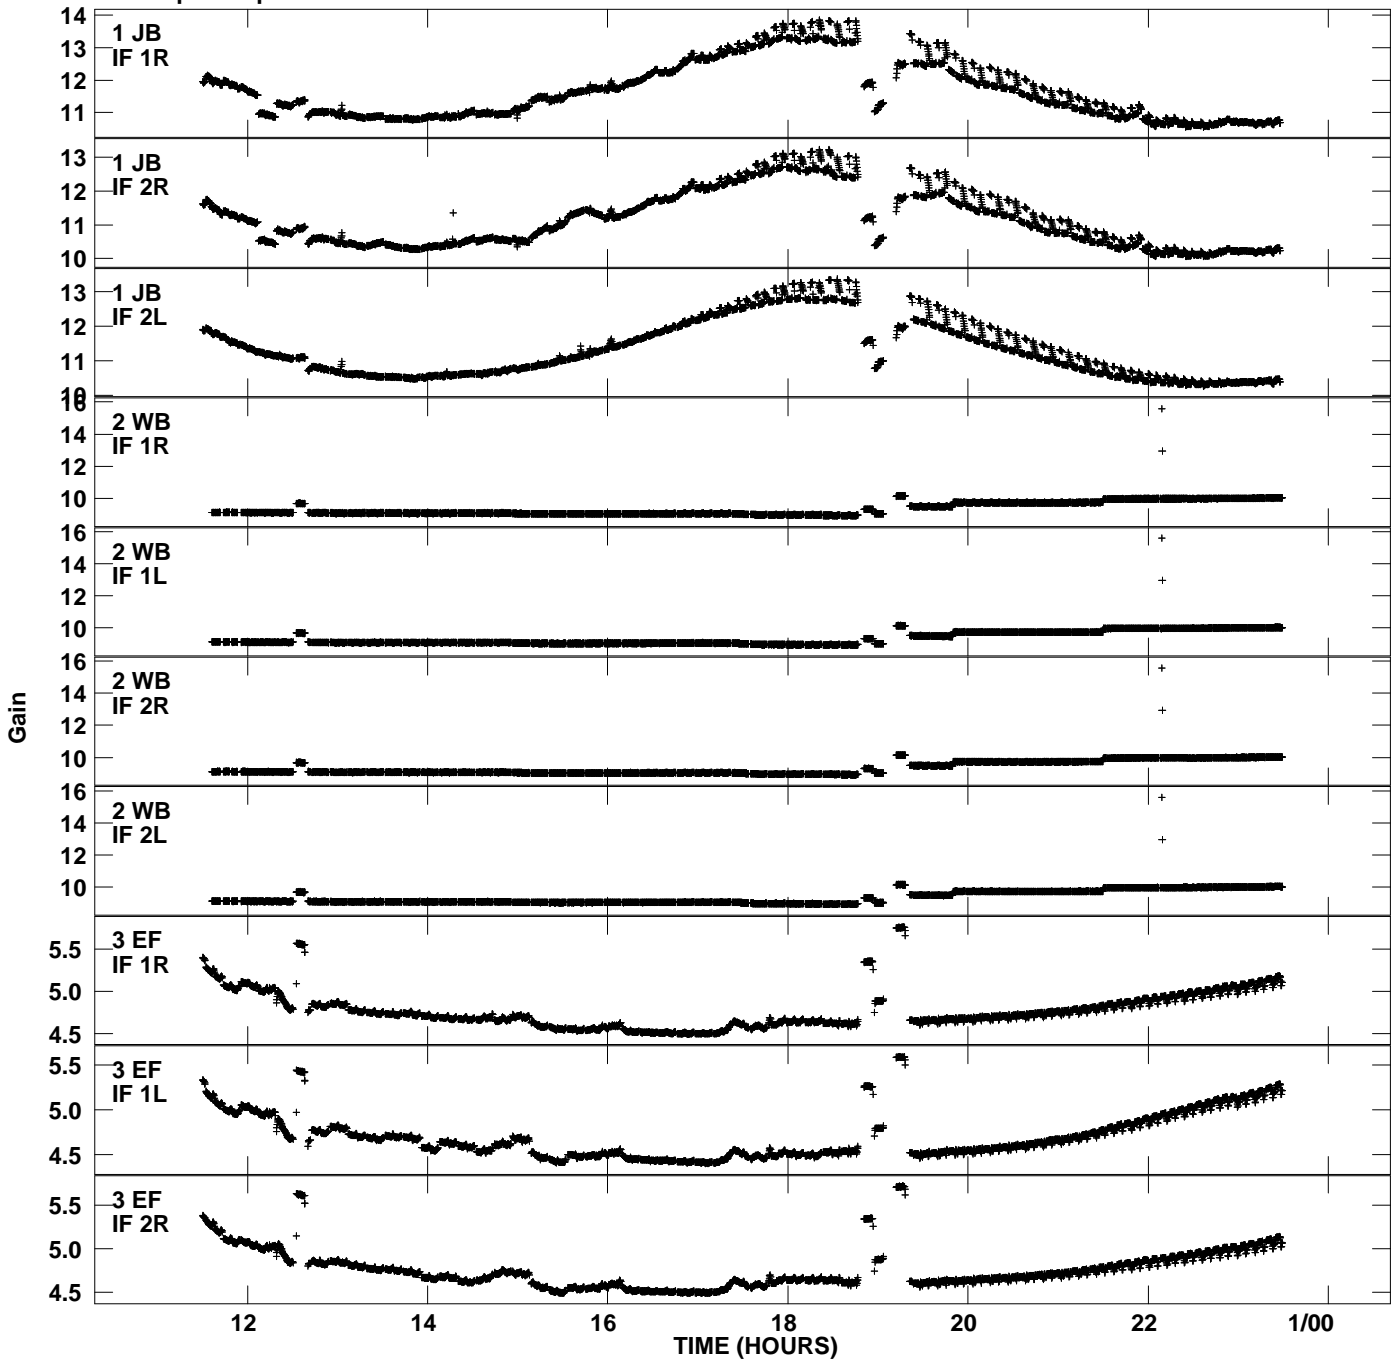

Plot file version 1 created 15-OCT-2007 18:53:34
Gain amp vs UTC time for EK025.UVDATA.1
CL 2 Rpol & Lpol IF 1 - 2

Plot file version 2 created 15-OCT-2007 18:53:34
 Gain amp vs UTC time for EK025.UVDATA.1
 CL 2 Rpol & Lpol IF 1 - 2

Plot file version 3 created 15-OCT-2007 18:53:34
Gain amp vs UTC time for EK025.UVDATA.1
CL 2 Rpol & Lpol IF 1 - 2

Plot file version 4 created 15-OCT-2007 18:53:34
Gain amp vs UTC time for EK025.UVDATA.1
CL 2 Rpol & Lpol IF 1 - 2