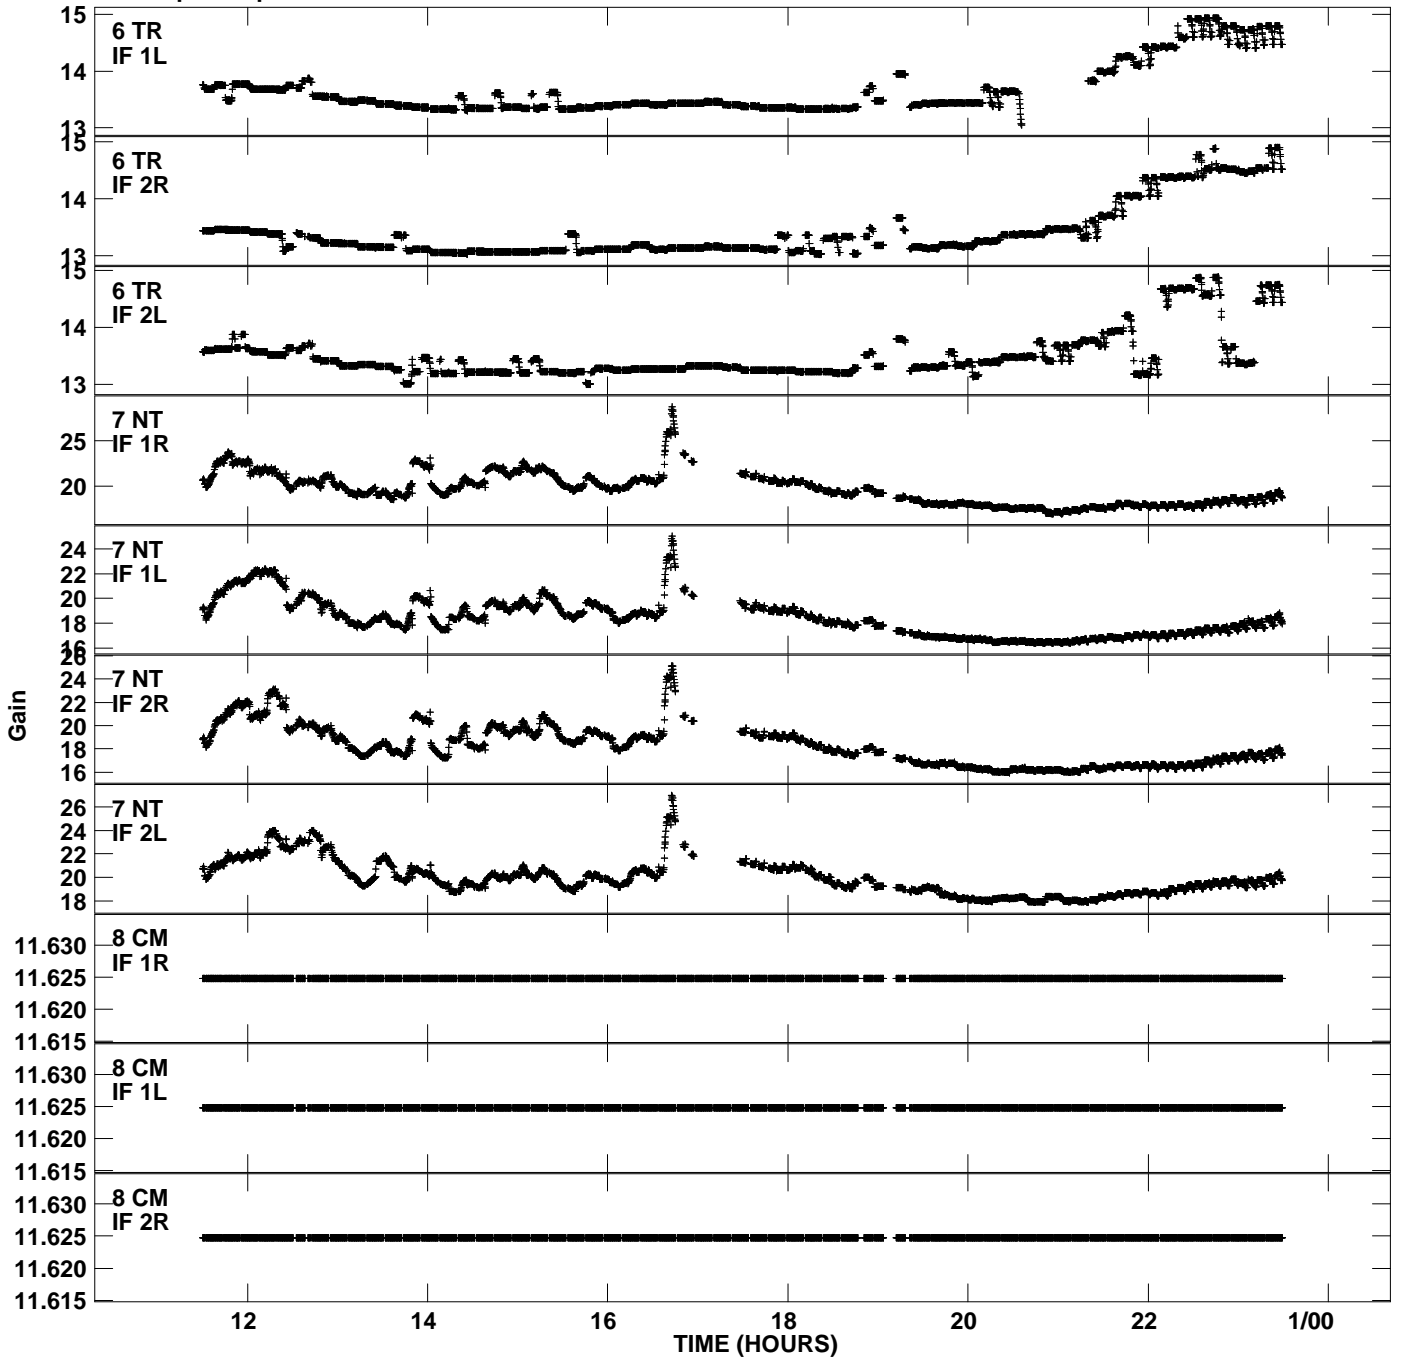

Plot file version 1 created 15-OCT-2007 18:53:34
Gain amp vs UTC time for EK025.UVDATA.1
CL 2 Rpol & Lpol IF 1 - 2

Plot file version 2 created 15-OCT-2007 18:53:34
 Gain amp vs UTC time for EK025.UVDATA.1
 CL 2 Rpol & Lpol IF 1 - 2

Plot file version 3 created 15-OCT-2007 18:53:34
Gain amp vs UTC time for EK025.UVDATA.1
CL 2 Rpol & Lpol IF 1 - 2

Plot file version 4 created 15-OCT-2007 18:53:34
Gain amp vs UTC time for EK025.UVDATA.1
CL 2 Rpol & Lpol IF 1 - 2