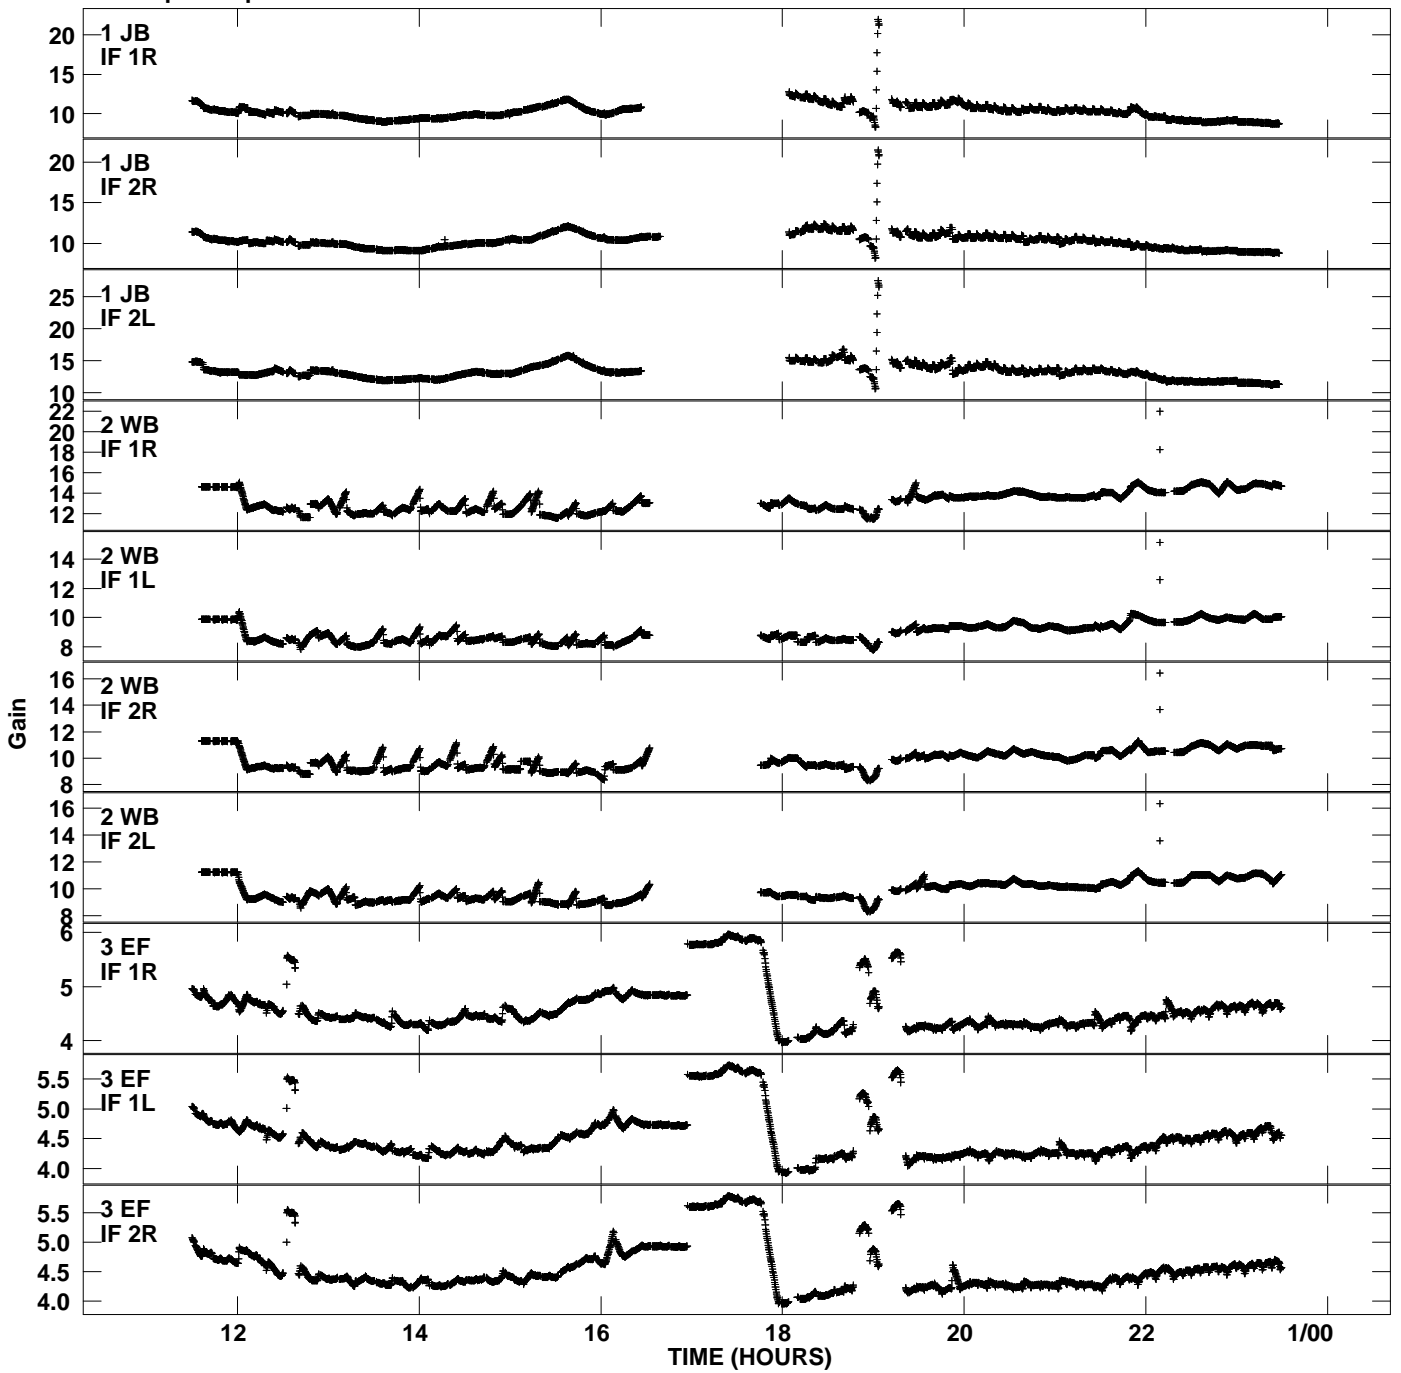

Plot file version 1 created 15-OCT-2007 19:04:40
Gain amp vs UTC time for EK025.TMP.1
CL 4 Rpol & Lpol IF 1 - 2

Plot file version 2 created 15-OCT-2007 19:04:40
Gain amp vs UTC time for EK025.TMP.1
CL 4 Rpol & Lpol IF 1 - 2

Plot file version 3 created 15-OCT-2007 19:04:40
Gain amp vs UTC time for EK025.TMP.1
CL 4 Rpol & Lpol IF 1 - 2