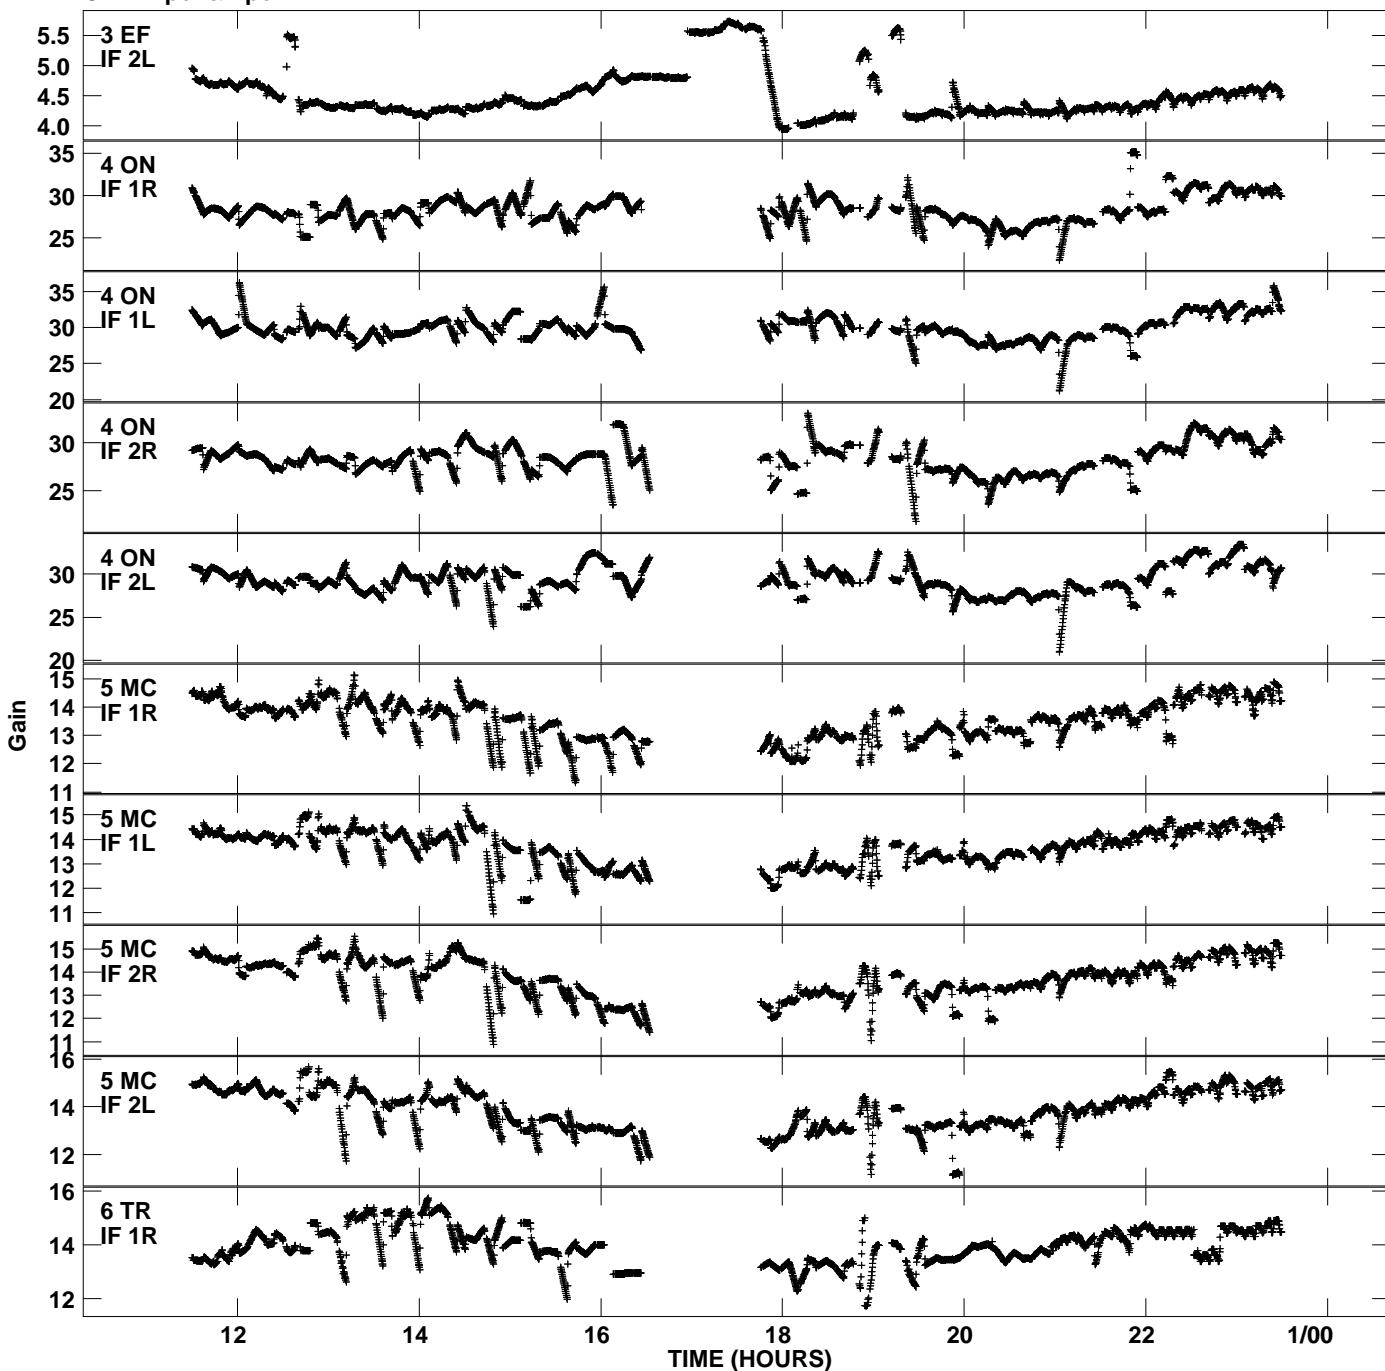

Plot file version 1 created 15-OCT-2007 19:04:40
Gain amp vs UTC time for EK025.TMP.1
CL 4 Rpol & Lpol IF 1 - 2

Plot file version 2 created 15-OCT-2007 19:04:40
Gain amp vs UTC time for EK025.TMP.1
CL 4 Rpol & Lpol IF 1 - 2

Plot file version 3 created 15-OCT-2007 19:04:40
Gain amp vs UTC time for EK025.TMP.1
CL 4 Rpol & Lpol IF 1 - 2