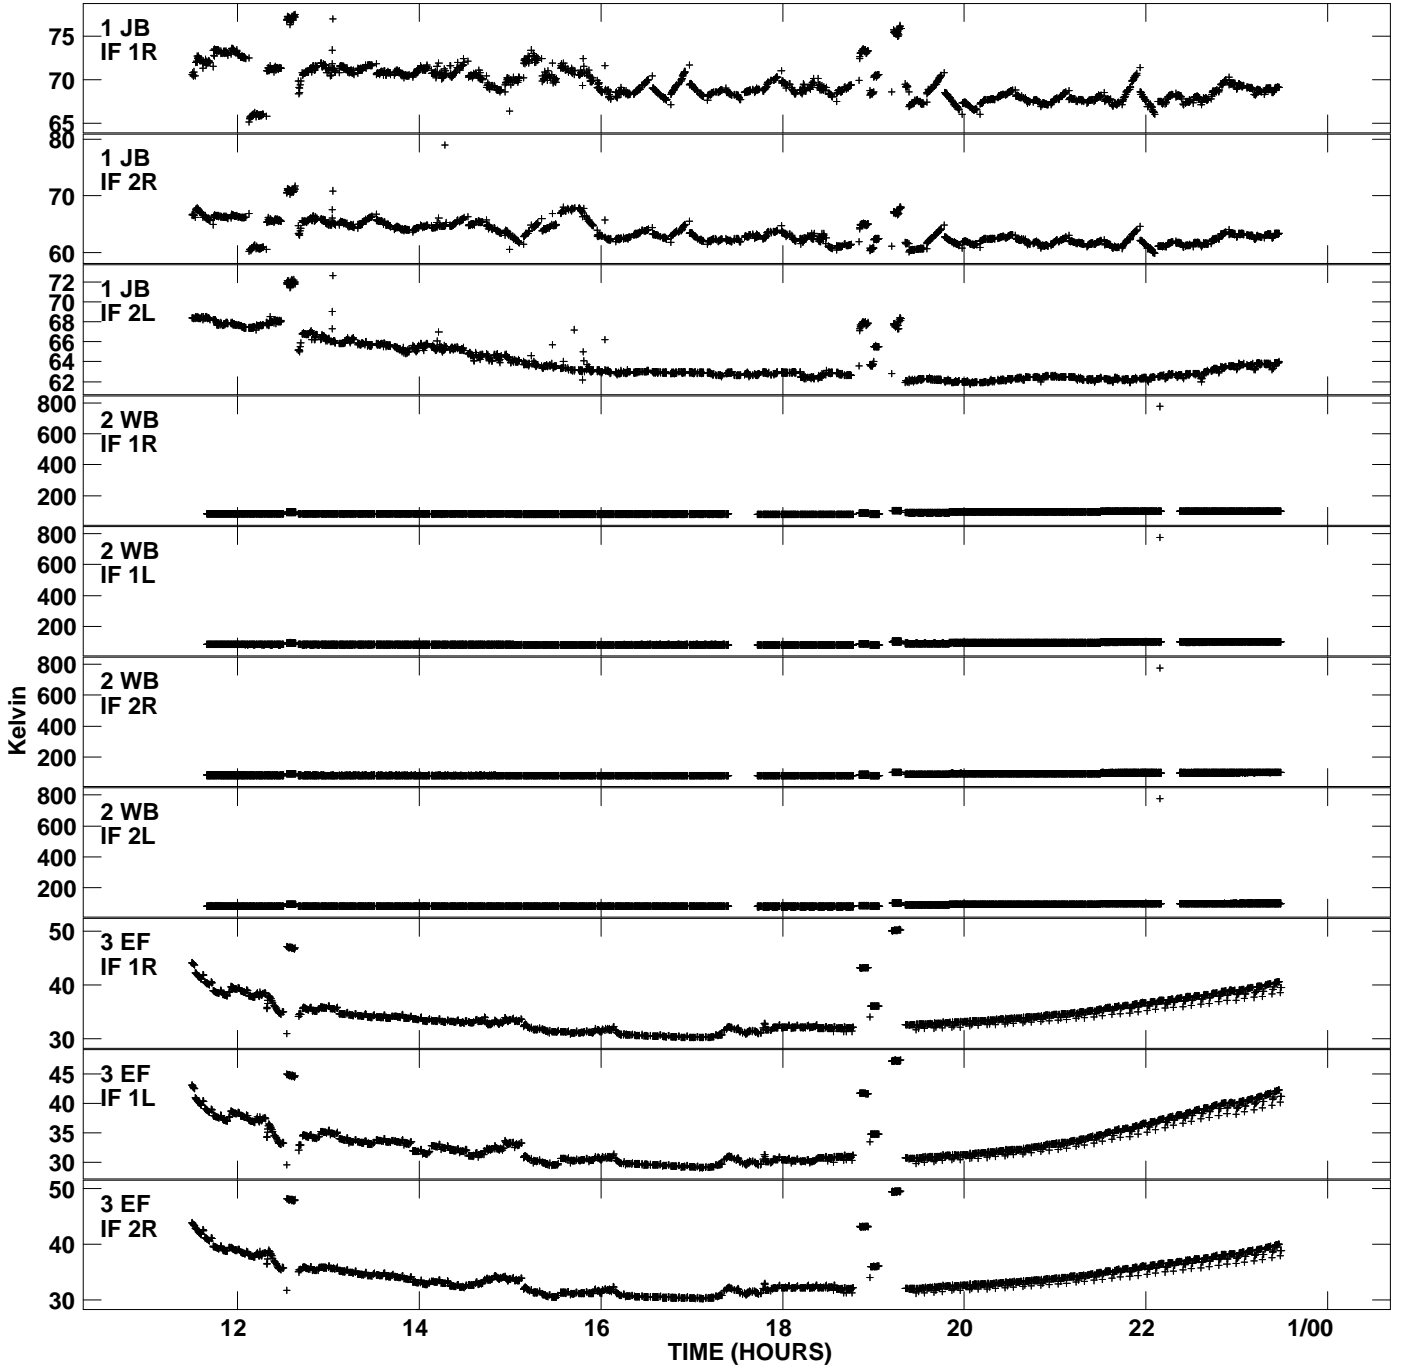

Plot file version 1 created 15-OCT-2007 18:53:25
Tsys vs UTC time for EK025.UVDATA.1
TY 1 Rpol & Lpol IF 1 - 2

Plot file version 2 created 15-OCT-2007 18:53:25
Tsyst vs UTC time for EK025.UVDATA.1
TY 1 Rpol & Lpol IF 1 - 2

Plot file version 3 created 15-OCT-2007 18:53:25
Tsyst vs UTC time for EK025.UVDATA.1
TY 1 Rpol & Lpol IF 1 - 2

Plot file version 4 created 15-OCT-2007 18:53:25
Tsys vs UTC time for EK025.UVDATA.1
TY 1 Rpol & Lpol IF 1 - 2