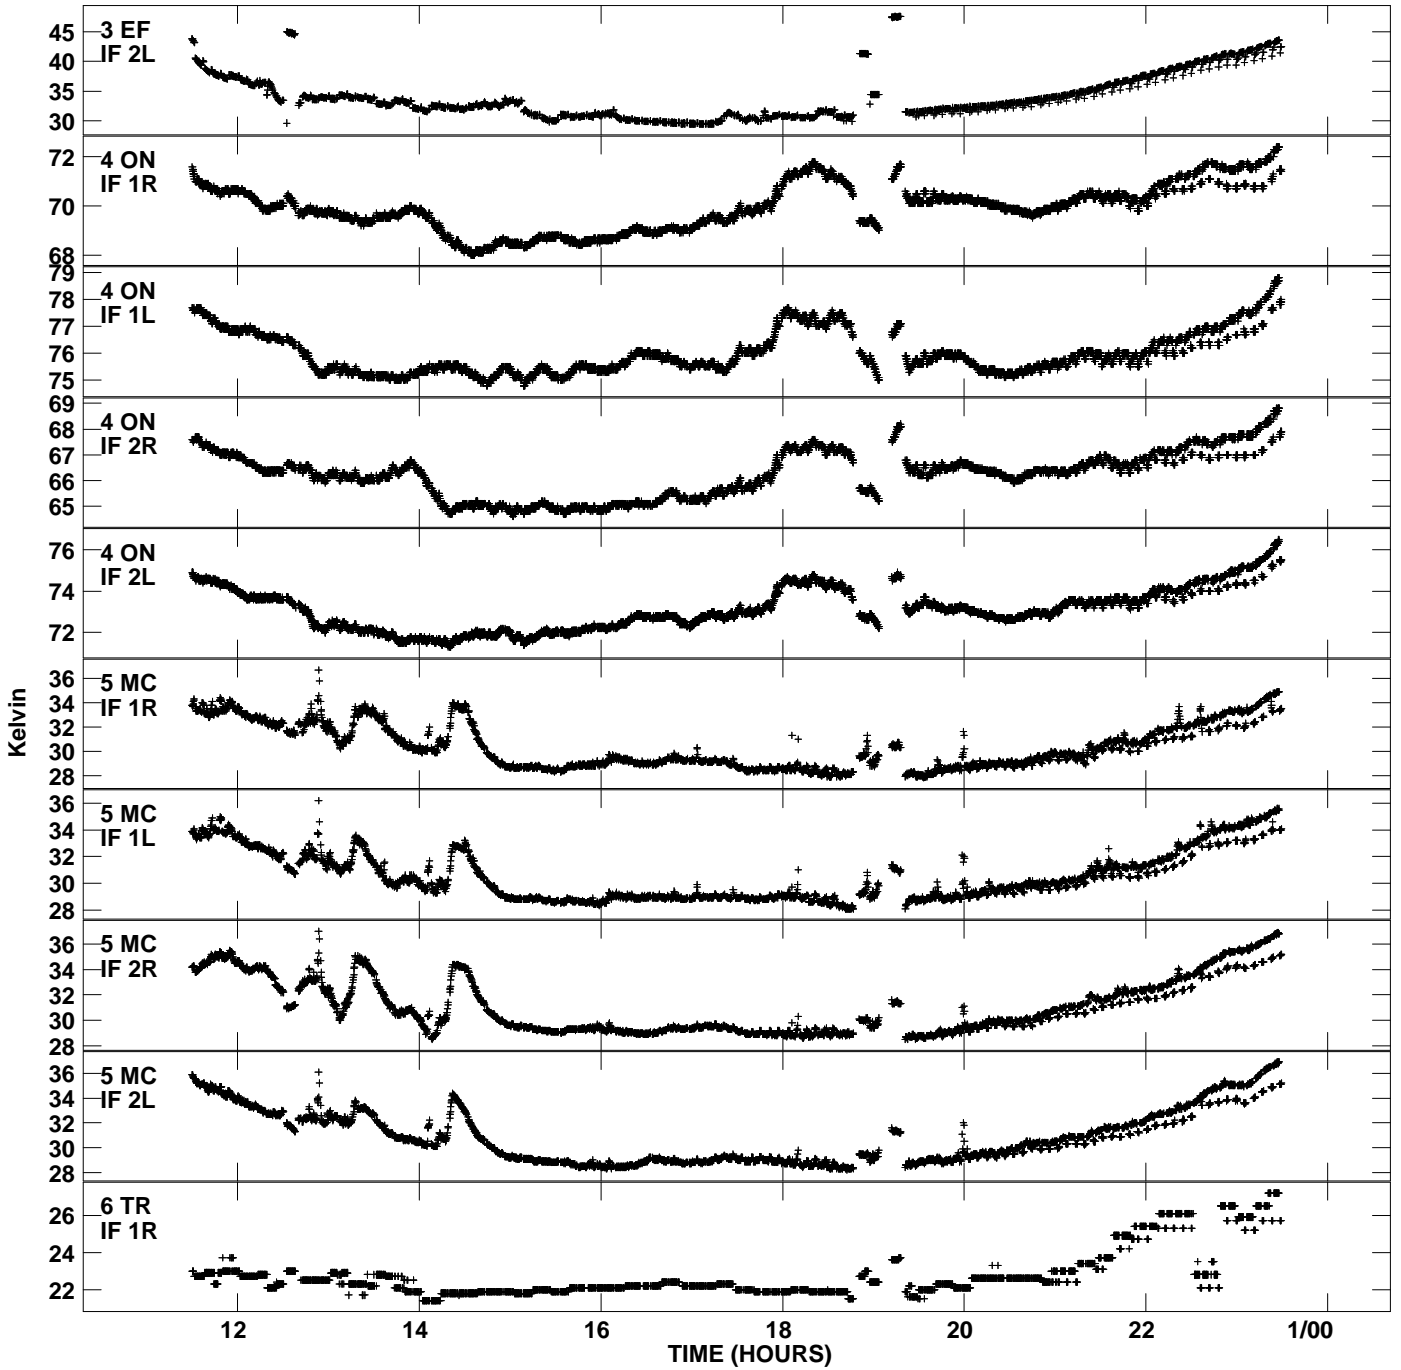

Plot file version 1 created 15-OCT-2007 18:53:25
Tsys vs UTC time for EK025.UVDATA.1
TY 1 Rpol & Lpol IF 1 - 2

Plot file version 2 created 15-OCT-2007 18:53:25
Tsyst vs UTC time for EK025.UVDATA.1
TY 1 Rpol & Lpol IF 1 - 2

Plot file version 3 created 15-OCT-2007 18:53:25
Tsyst vs UTC time for EK025.UVDATA.1
TY 1 Rpol & Lpol IF 1 - 2

Plot file version 4 created 15-OCT-2007 18:53:25
Tsys vs UTC time for EK025.UVDATA.1
TY 1 Rpol & Lpol IF 1 - 2