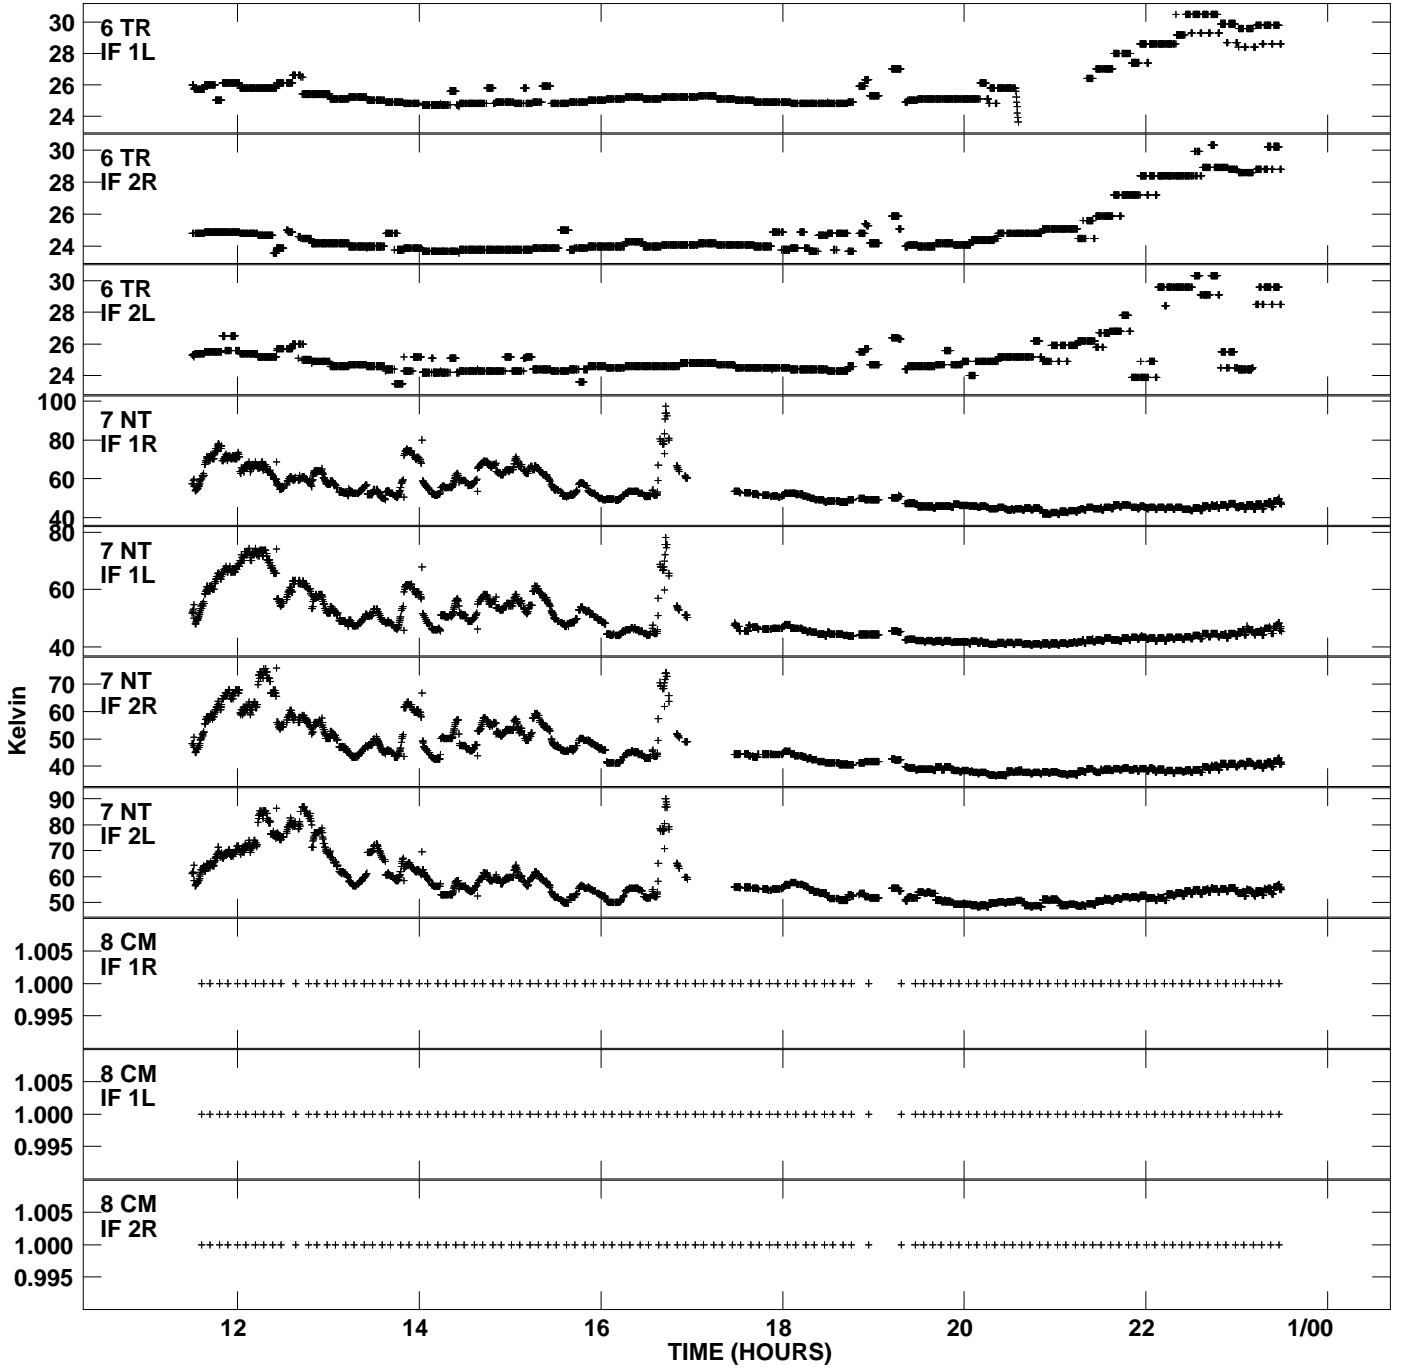

Plot file version 1 created 15-OCT-2007 18:53:25
Tsys vs UTC time for EK025.UVDATA.1
TY 1 Rpol & Lpol IF 1 - 2

Plot file version 2 created 15-OCT-2007 18:53:25
Tsyst vs UTC time for EK025.UVDATA.1
TY 1 Rpol & Lpol IF 1 - 2

Plot file version 3 created 15-OCT-2007 18:53:25
Tsyst vs UTC time for EK025.UVDATA.1
TY 1 Rpol & Lpol IF 1 - 2

Plot file version 4 created 15-OCT-2007 18:53:25
Tsys vs UTC time for EK025.UVDATA.1
TY 1 Rpol & Lpol IF 1 - 2