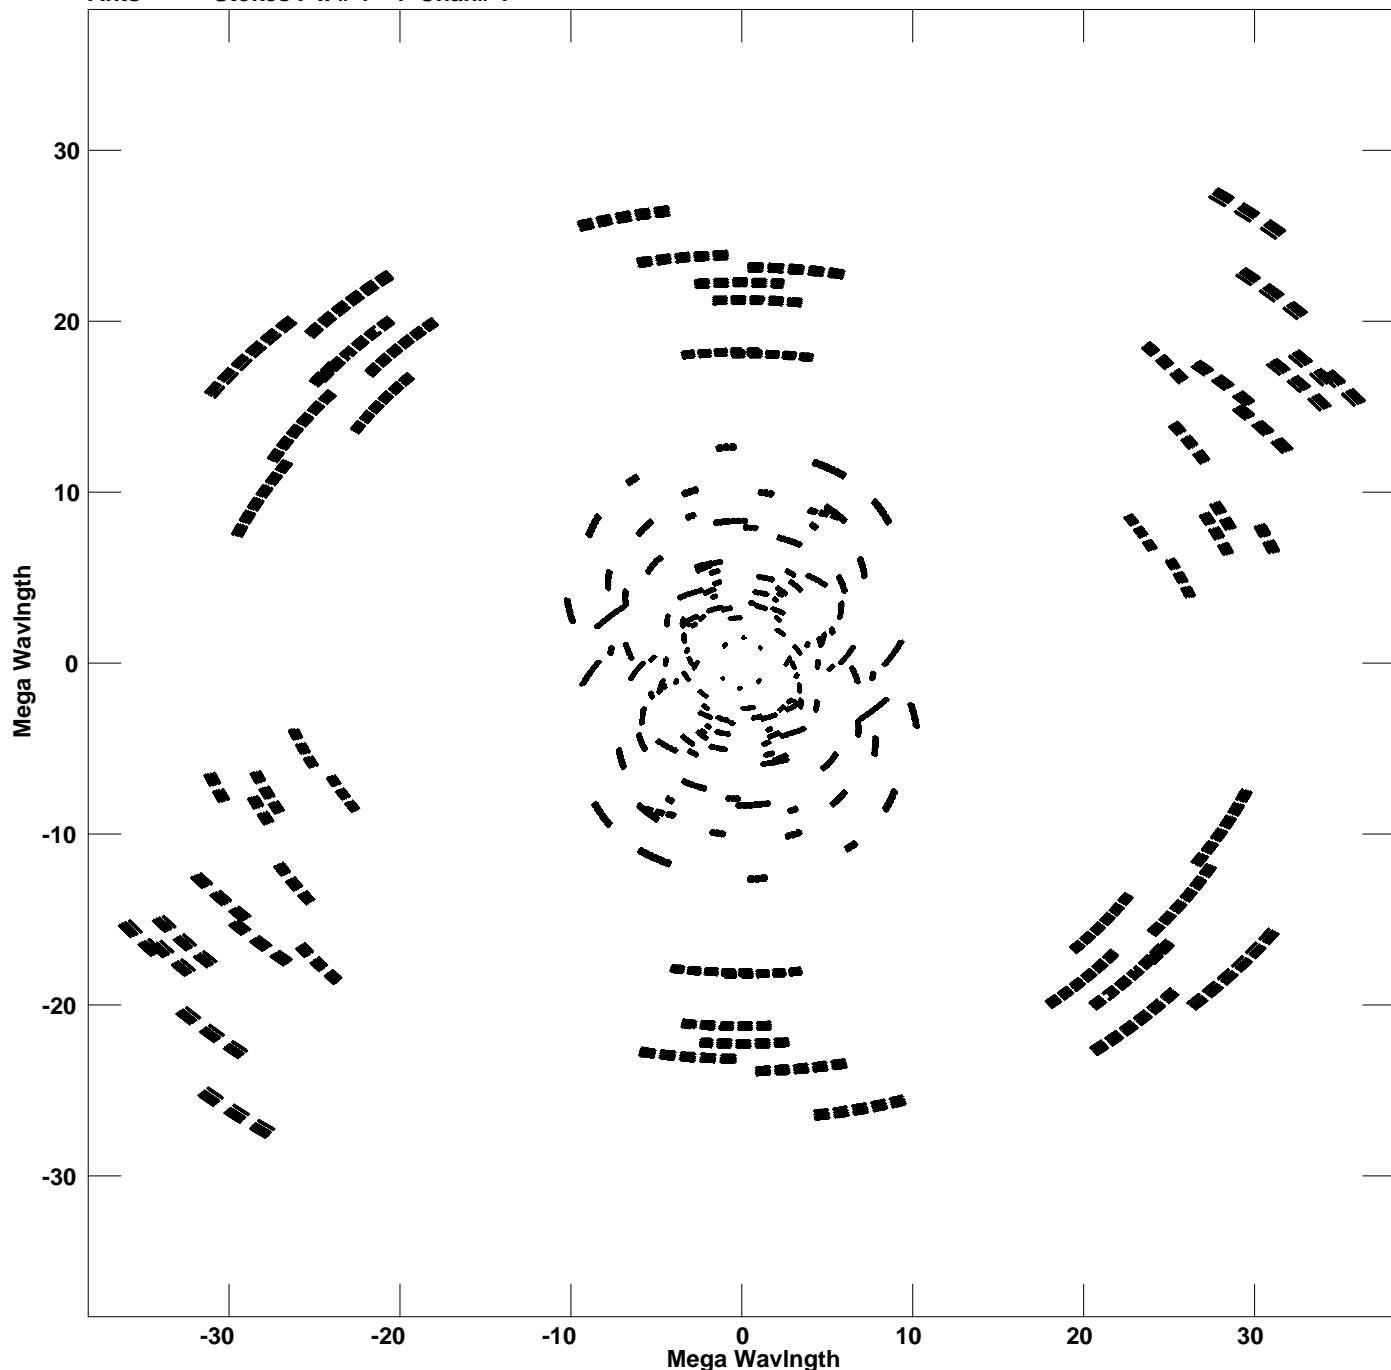

Plot file version 1 created 16-DEC-2008 16:58:02
V vs U for 1221+509.MULTI.1 Source:1221+509
Ants * - * Stokes I IF# 1 - 4 Chan# 1

Freq = 1.6515 GHz, Bw = 8.000 MHz