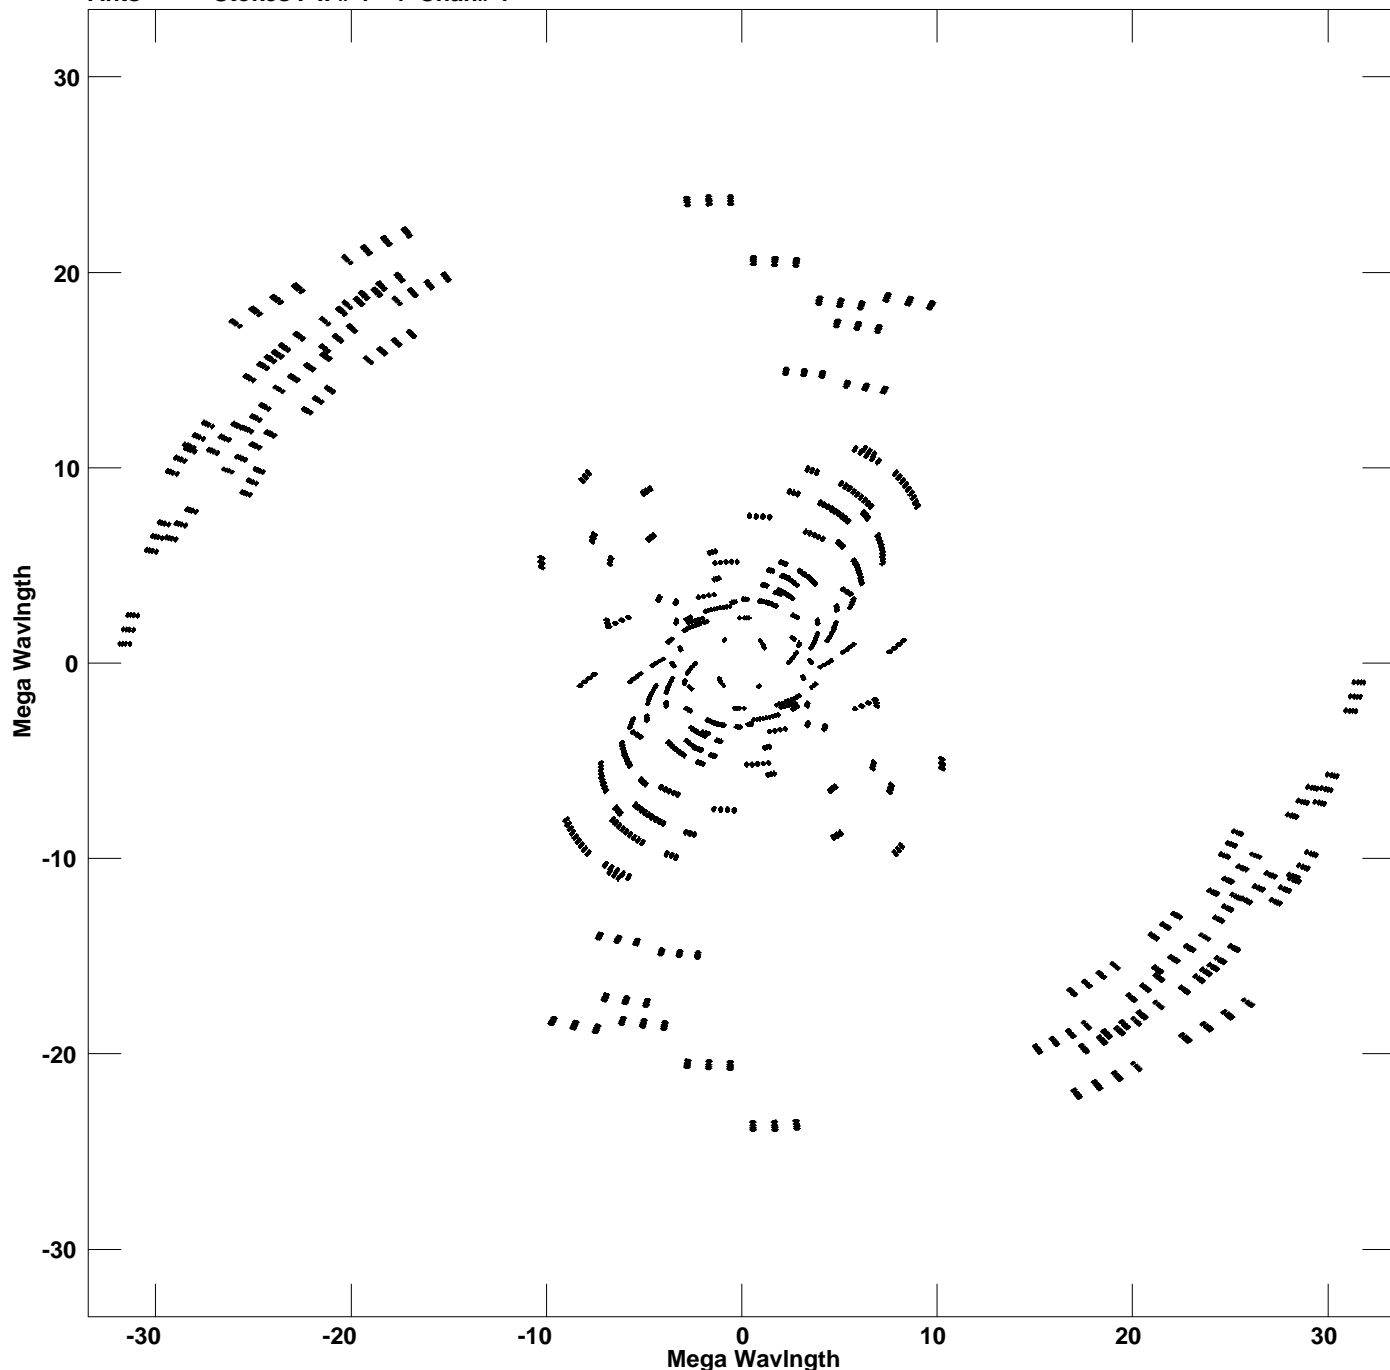

Plot file version 1 created 16-DEC-2008 17:02:39  
V vs U for J1434+4203.MULTI.1 Source:J1434+4203  
Ants \* - \* Stokes I IF# 1 - 4 Chan# 1

Freq = 1.6515 GHz, Bw = 8.000 MHz