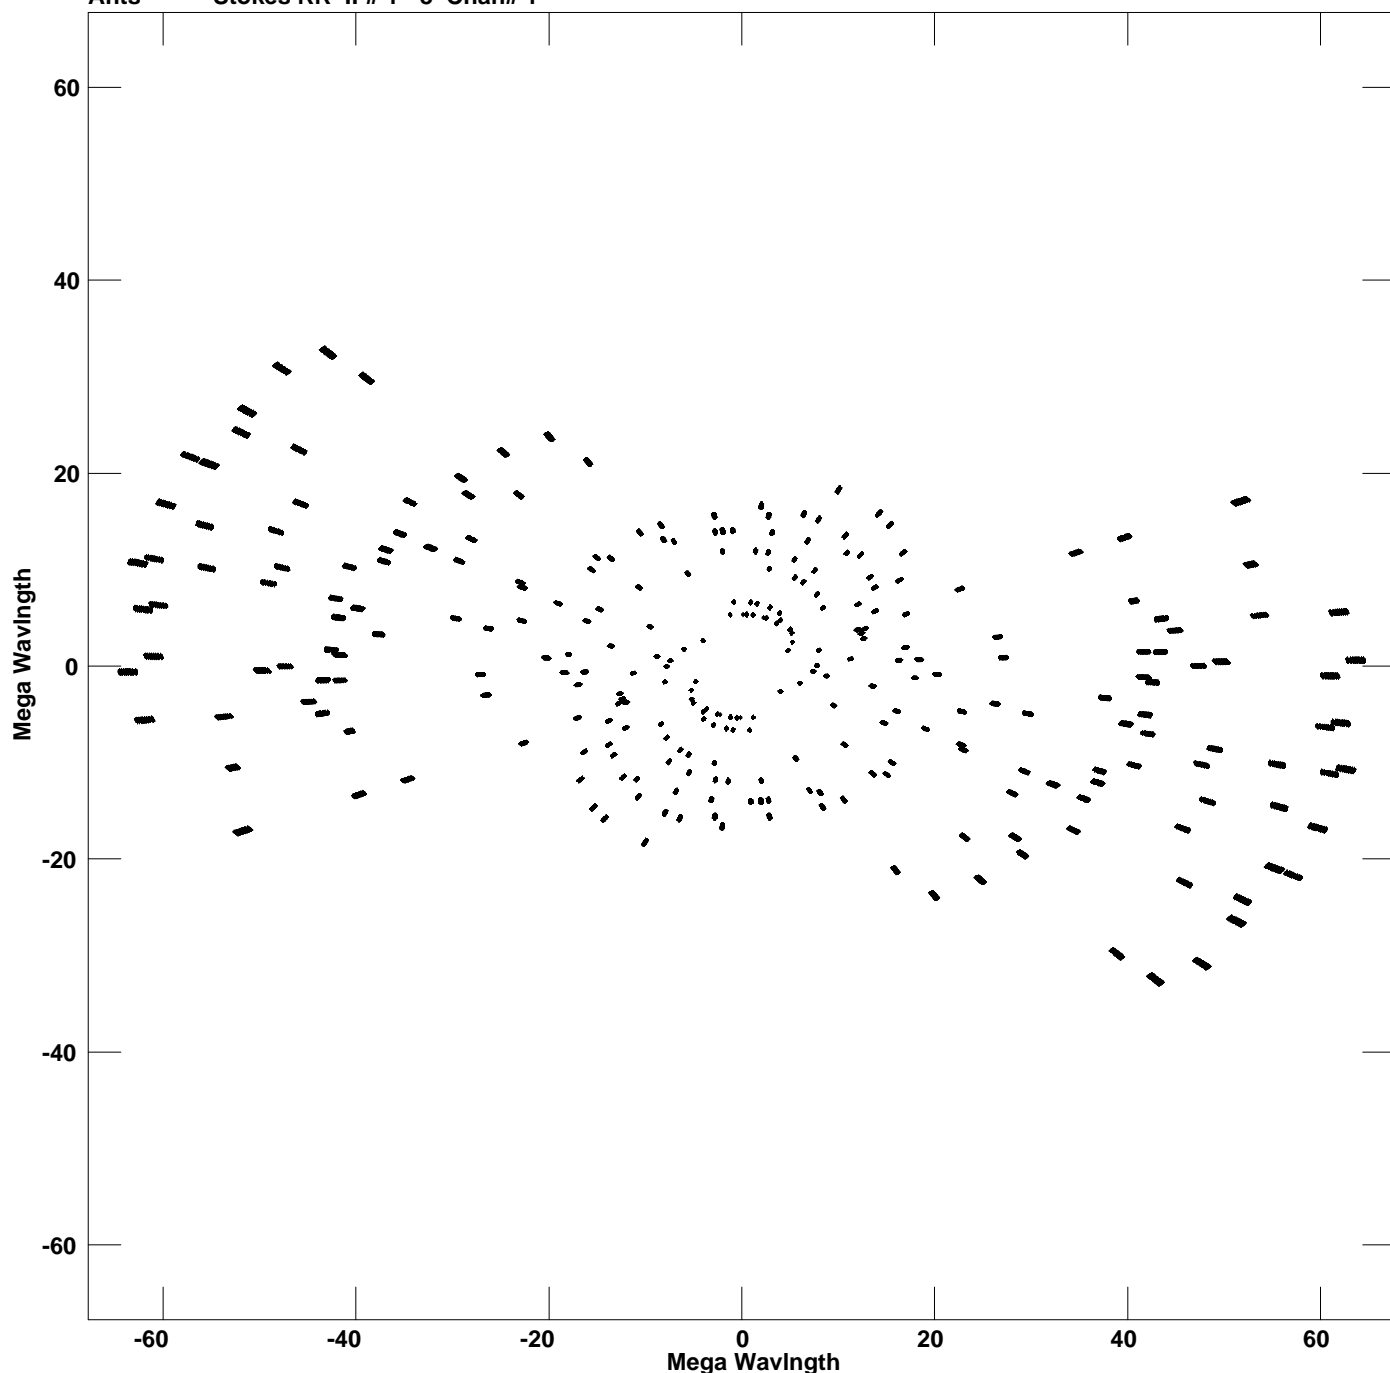

Plot file version 1 created 19-MAR-2009 15:50:18  
V vs U for 0217+324.MULTI.1 Source:0217+324  
Ants \* - \* Stokes RR IF# 1 - 8 Chan# 1

Freq = 2.2415 GHz, Bw = 8.000 MHz