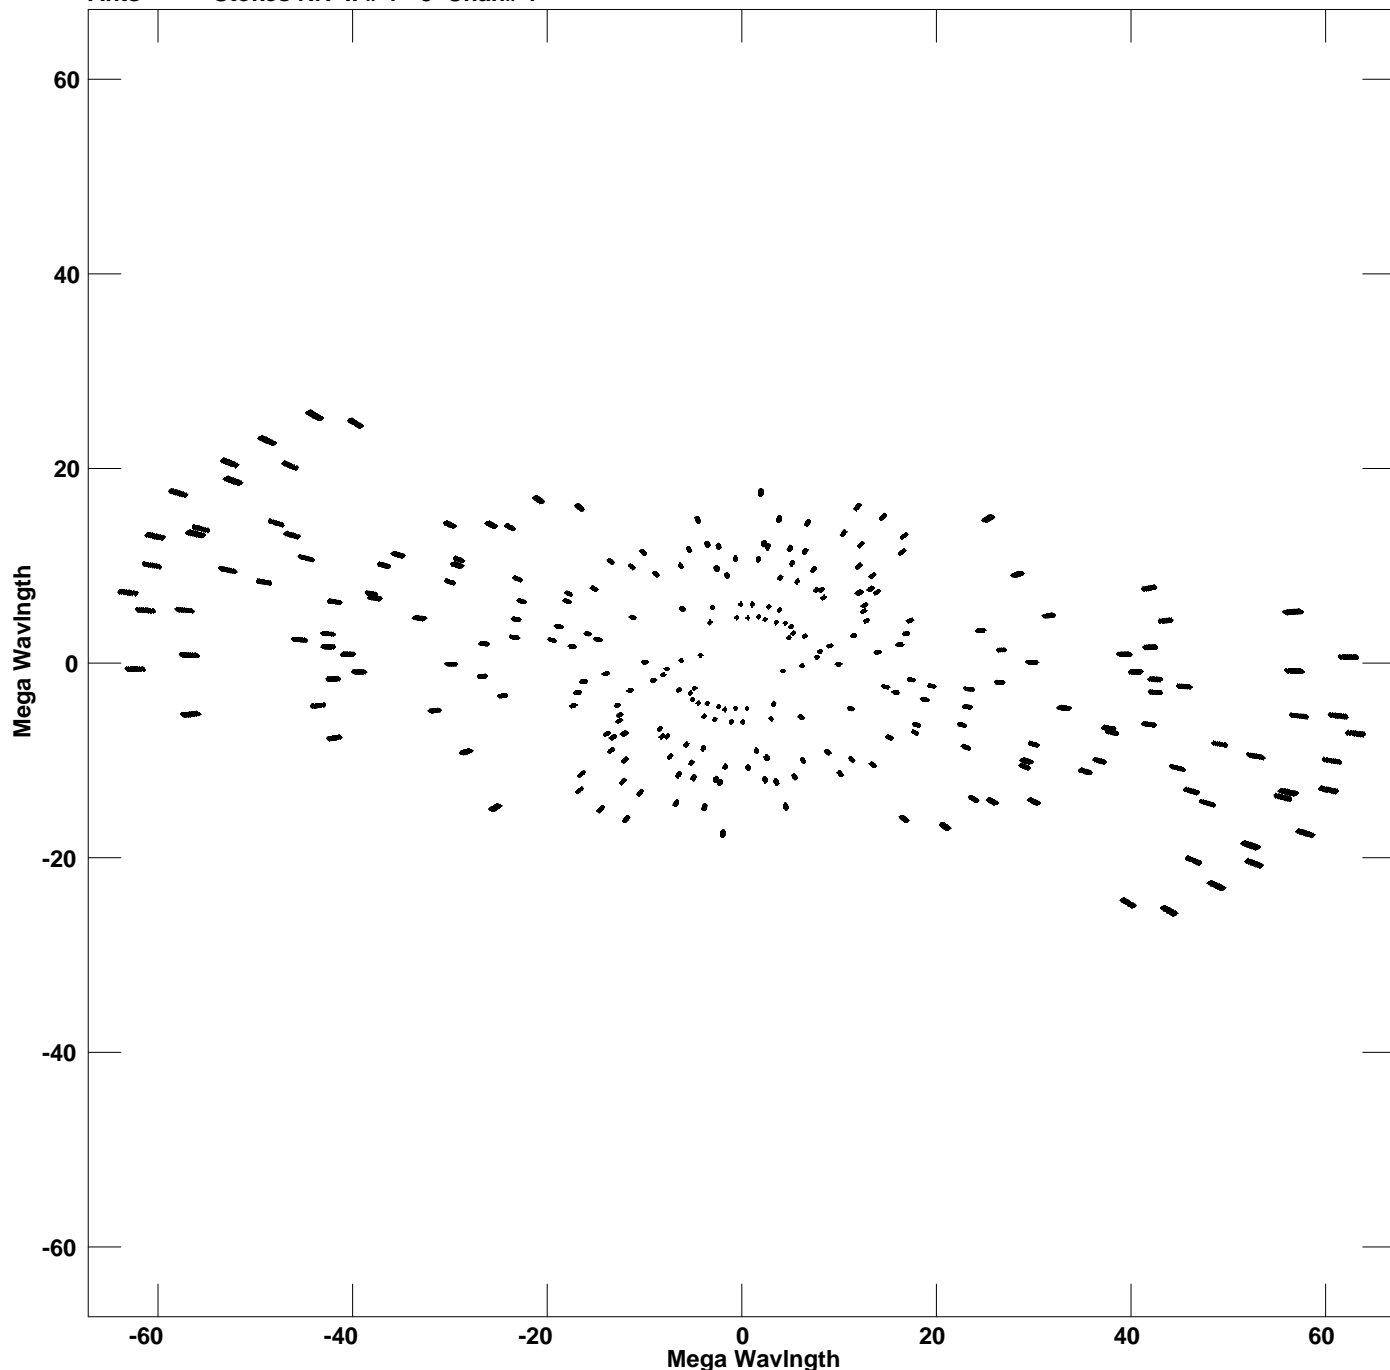

Plot file version 1 created 19-MAR-2009 15:50:45
V vs U for 2141+175.MULTI.1 Source:2141+175
Ants * - * Stokes RR IF# 1 - 8 Chan# 1

Freq = 2.2415 GHz, Bw = 8.000 MHz