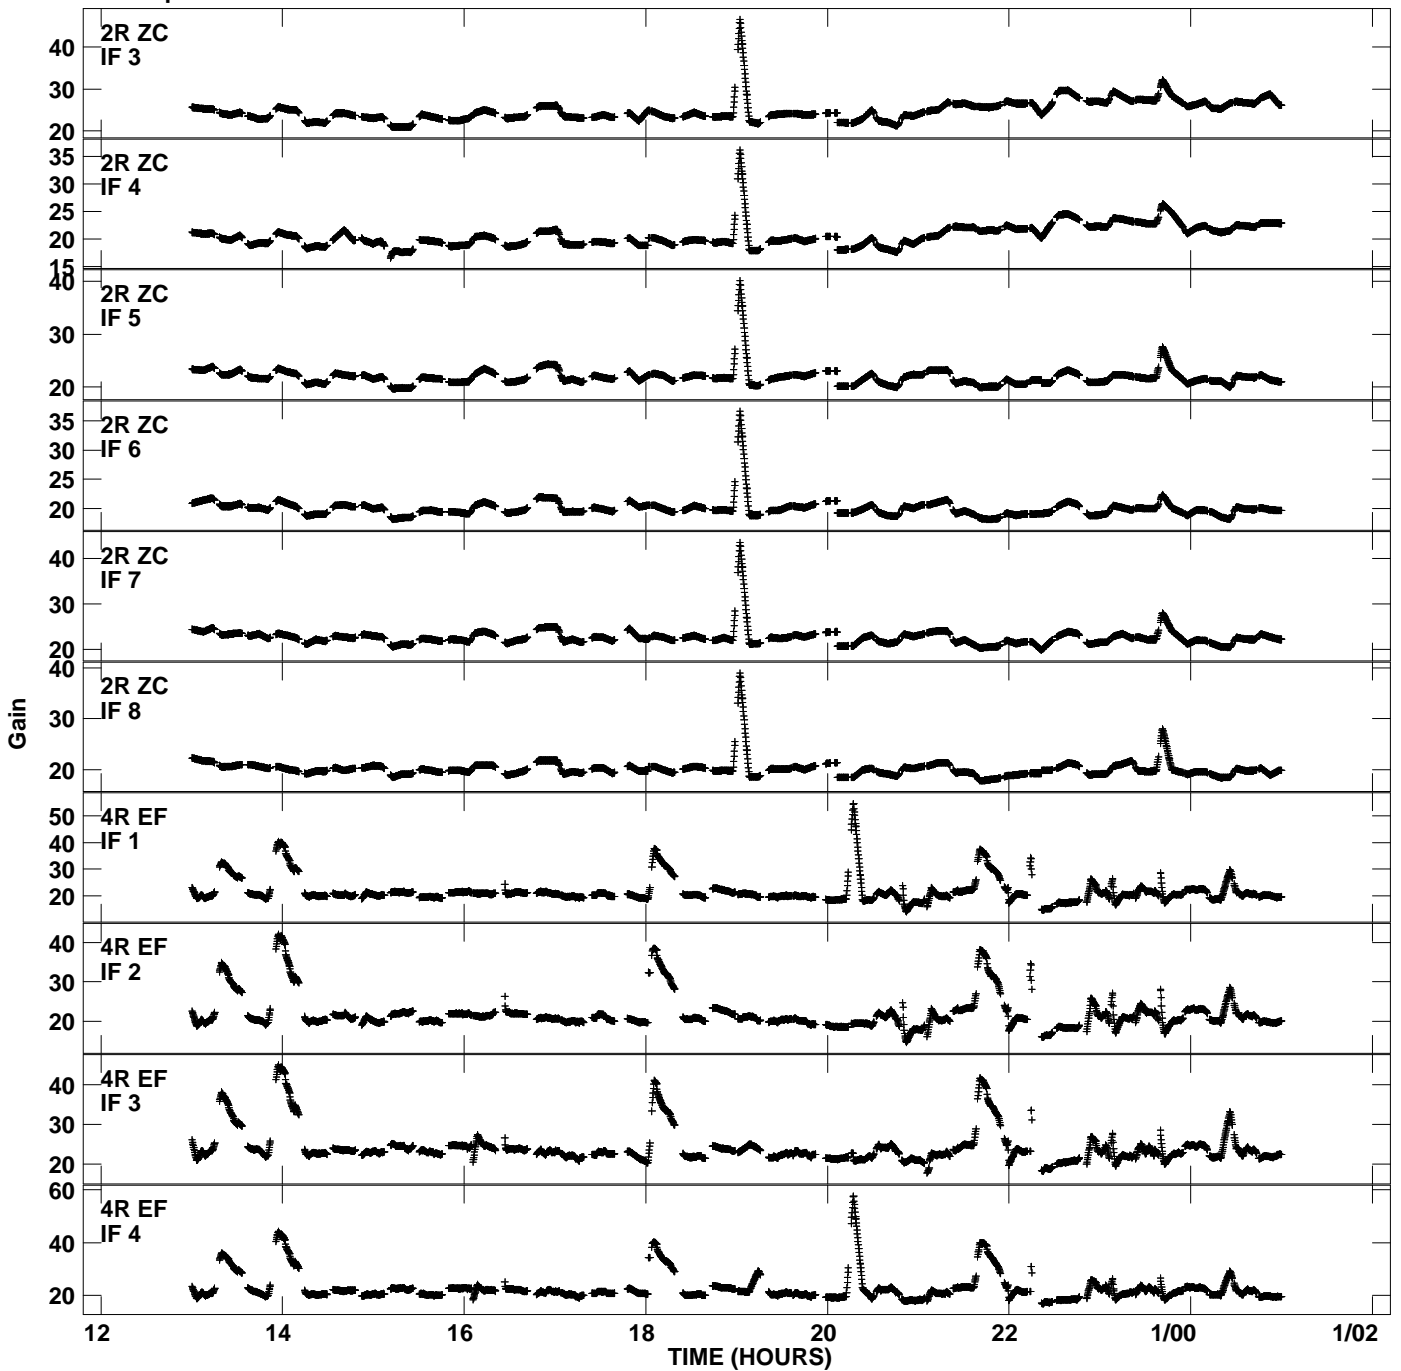

Plot file version 1 created 19-MAR-2009 15:57:39
Gain amp vs UTC time for EK028A_1.TMP.1
CL 4 Rpol IF 1 - 8

Plot file version 2 created 19-MAR-2009 15:57:39
Gain amp vs UTC time for EK028A_1.TMP.1
CL 4 Rpol IF 1 - 8

Plot file version 3 created 19-MAR-2009 15:57:40
Gain amp vs UTC time for EK028A_1.TMP.1
CL 4 Rpol IF 1 - 8

Plot file version 4 created 19-MAR-2009 15:57:40
Gain amp vs UTC time for EK028A_1.TMP.1
CL 4 Rpol IF 1 - 8

Plot file version 5 created 19-MAR-2009 15:57:40
Gain amp vs UTC time for EK028A_1.TMP.1
CL 4 Rpol IF 1 - 8

Plot file version 6 created 19-MAR-2009 15:57:40
Gain amp vs UTC time for EK028A_1.TMP.1
CL 4 Rpol IF 1 - 8

Plot file version 7 created 19-MAR-2009 15:57:40
Gain amp vs UTC time for EK028A_1.TMP.1
CL 4 Rpol IF 1 - 8