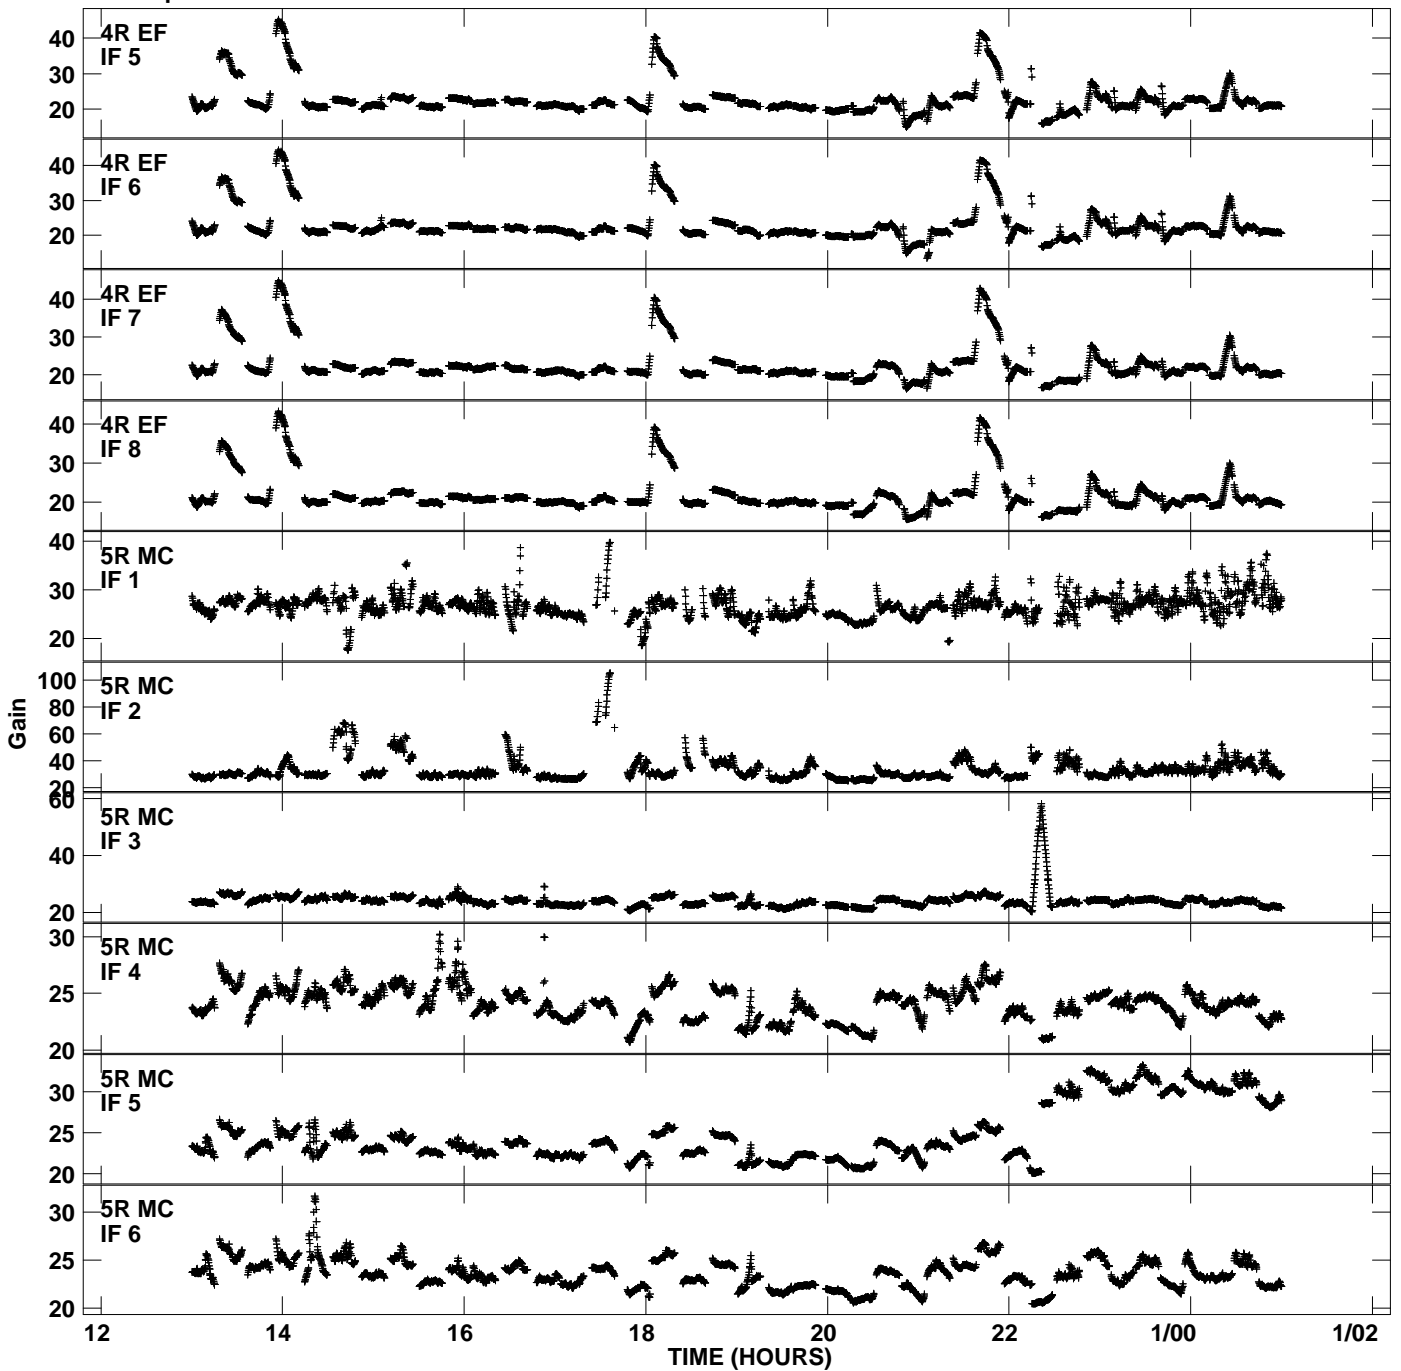

Plot file version 1 created 19-MAR-2009 15:57:39
Gain amp vs UTC time for EK028A_1.TMP.1
CL 4 Rpol IF 1 - 8

Plot file version 2 created 19-MAR-2009 15:57:39
Gain amp vs UTC time for EK028A_1.TMP.1
CL 4 Rpol IF 1 - 8

Plot file version 3 created 19-MAR-2009 15:57:40
Gain amp vs UTC time for EK028A_1.TMP.1
CL 4 Rpol IF 1 - 8

Plot file version 4 created 19-MAR-2009 15:57:40
Gain amp vs UTC time for EK028A_1.TMP.1
CL 4 Rpol IF 1 - 8

Plot file version 5 created 19-MAR-2009 15:57:40
Gain amp vs UTC time for EK028A_1.TMP.1
CL 4 Rpol IF 1 - 8

Plot file version 6 created 19-MAR-2009 15:57:40
Gain amp vs UTC time for EK028A_1.TMP.1
CL 4 Rpol IF 1 - 8

Plot file version 7 created 19-MAR-2009 15:57:40
Gain amp vs UTC time for EK028A_1.TMP.1
CL 4 Rpol IF 1 - 8