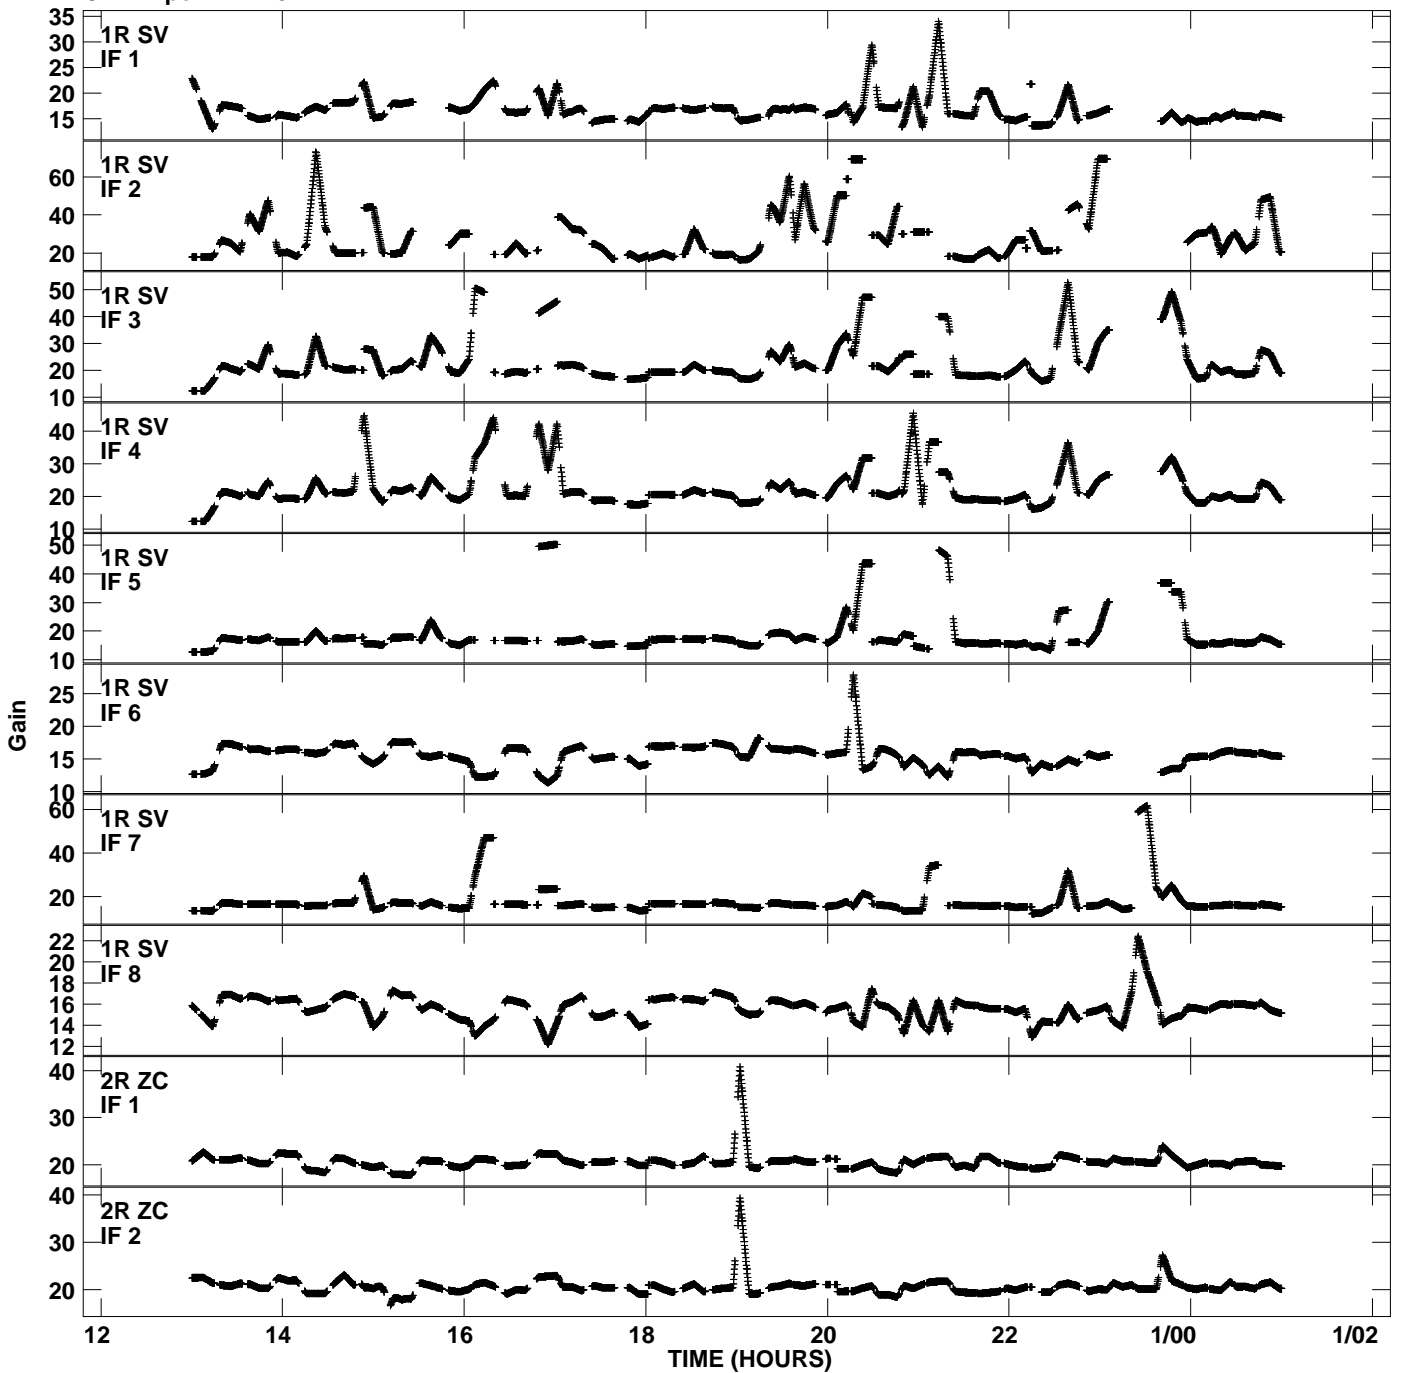

Plot file version 1 created 19-MAR-2009 15:57:39
Gain amp vs UTC time for EK028A_1.TMP.1
CL 4 Rpol IF 1 - 8

Plot file version 2 created 19-MAR-2009 15:57:39
Gain amp vs UTC time for EK028A_1.TMP.1
CL 4 Rpol IF 1 - 8

Plot file version 3 created 19-MAR-2009 15:57:40
Gain amp vs UTC time for EK028A_1.TMP.1
CL 4 Rpol IF 1 - 8

Plot file version 4 created 19-MAR-2009 15:57:40
Gain amp vs UTC time for EK028A_1.TMP.1
CL 4 Rpol IF 1 - 8

Plot file version 5 created 19-MAR-2009 15:57:40
Gain amp vs UTC time for EK028A_1.TMP.1
CL 4 Rpol IF 1 - 8

Plot file version 6 created 19-MAR-2009 15:57:40
Gain amp vs UTC time for EK028A_1.TMP.1
CL 4 Rpol IF 1 - 8

Plot file version 7 created 19-MAR-2009 15:57:40
Gain amp vs UTC time for EK028A_1.TMP.1
CL 4 Rpol IF 1 - 8