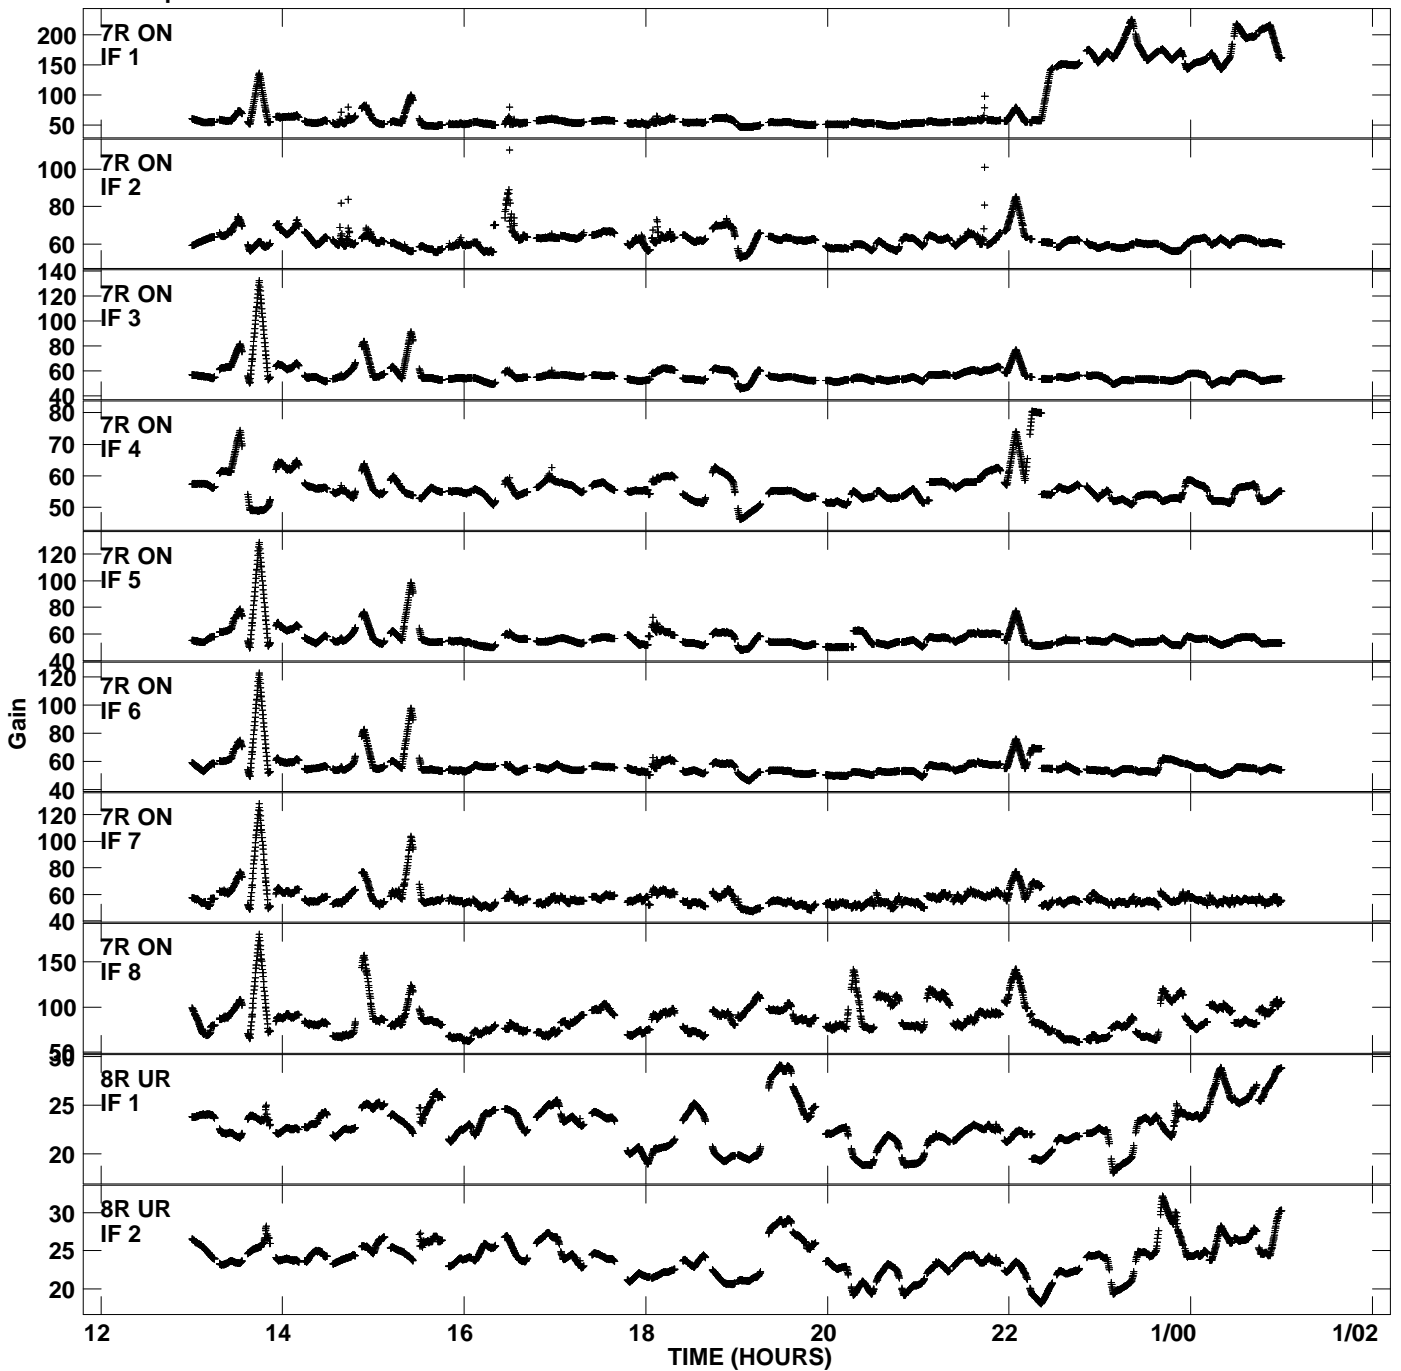

Plot file version 1 created 19-MAR-2009 15:57:39
Gain amp vs UTC time for EK028A_1.TMP.1
CL 4 Rpol IF 1 - 8

Plot file version 2 created 19-MAR-2009 15:57:39
Gain amp vs UTC time for EK028A_1.TMP.1
CL 4 Rpol IF 1 - 8

Plot file version 3 created 19-MAR-2009 15:57:40
Gain amp vs UTC time for EK028A_1.TMP.1
CL 4 Rpol IF 1 - 8

Plot file version 4 created 19-MAR-2009 15:57:40
Gain amp vs UTC time for EK028A_1.TMP.1
CL 4 Rpol IF 1 - 8

Plot file version 5 created 19-MAR-2009 15:57:40
Gain amp vs UTC time for EK028A_1.TMP.1
CL 4 Rpol IF 1 - 8

Plot file version 6 created 19-MAR-2009 15:57:40
Gain amp vs UTC time for EK028A_1.TMP.1
CL 4 Rpol IF 1 - 8

Plot file version 7 created 19-MAR-2009 15:57:40
Gain amp vs UTC time for EK028A_1.TMP.1
CL 4 Rpol IF 1 - 8