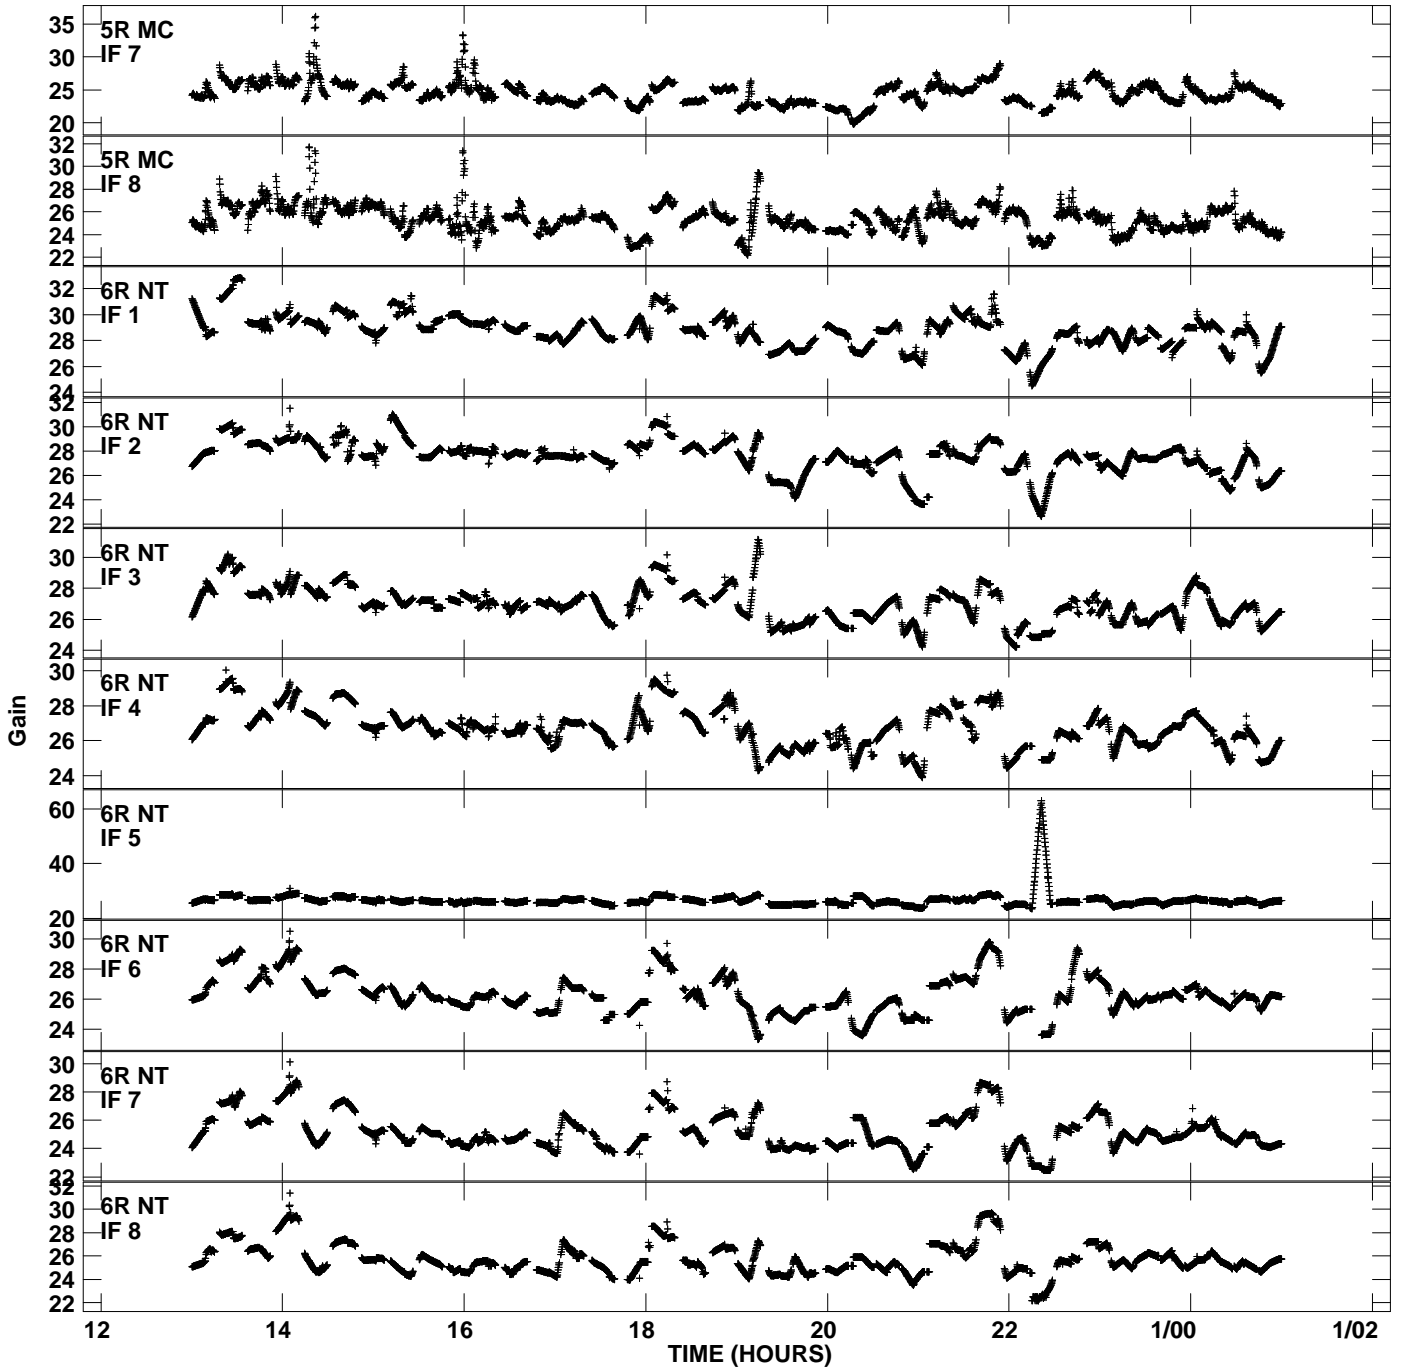

Plot file version 1 created 19-MAR-2009 15:57:39
Gain amp vs UTC time for EK028A_1.TMP.1
CL 4 Rpol IF 1 - 8

Plot file version 2 created 19-MAR-2009 15:57:39
Gain amp vs UTC time for EK028A_1.TMP.1
CL 4 Rpol IF 1 - 8

Plot file version 3 created 19-MAR-2009 15:57:40
Gain amp vs UTC time for EK028A_1.TMP.1
CL 4 Rpol IF 1 - 8

Plot file version 4 created 19-MAR-2009 15:57:40
Gain amp vs UTC time for EK028A_1.TMP.1
CL 4 Rpol IF 1 - 8

Plot file version 5 created 19-MAR-2009 15:57:40
Gain amp vs UTC time for EK028A_1.TMP.1
CL 4 Rpol IF 1 - 8

Plot file version 6 created 19-MAR-2009 15:57:40
Gain amp vs UTC time for EK028A_1.TMP.1
CL 4 Rpol IF 1 - 8

Plot file version 7 created 19-MAR-2009 15:57:40
Gain amp vs UTC time for EK028A_1.TMP.1
CL 4 Rpol IF 1 - 8