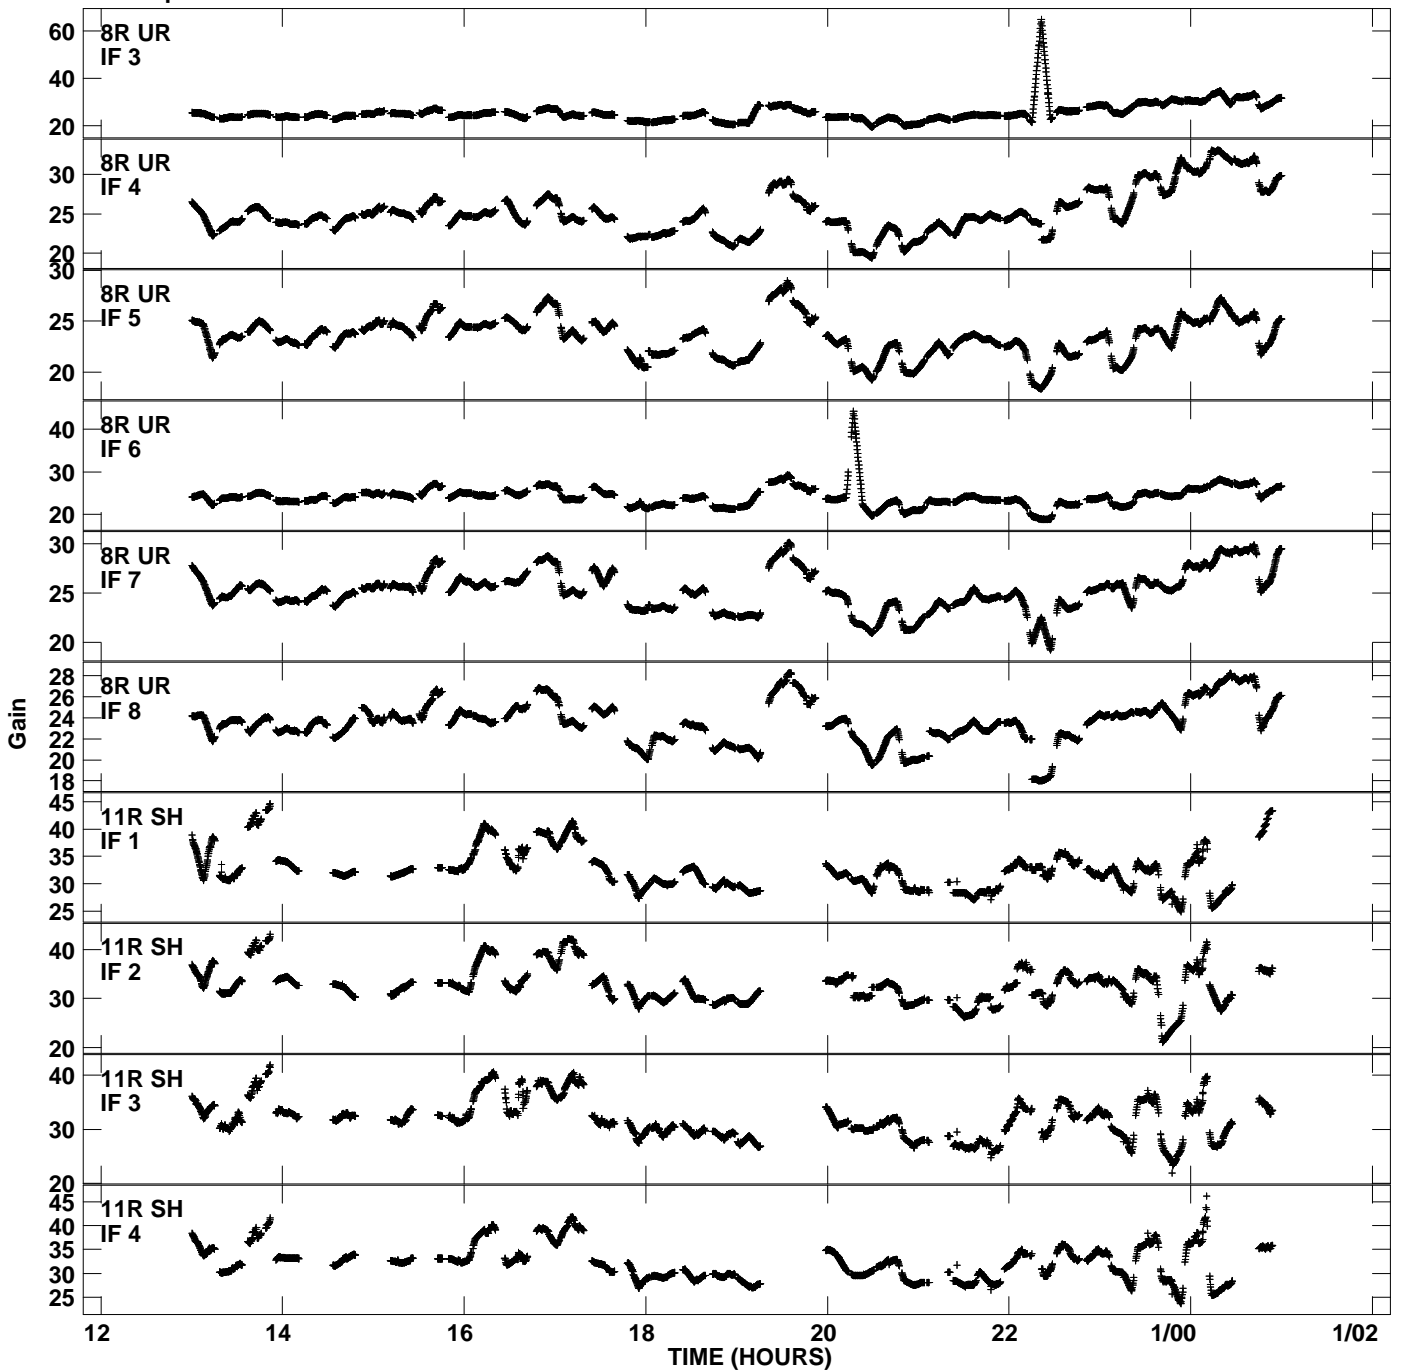

Plot file version 1 created 19-MAR-2009 15:57:39
Gain amp vs UTC time for EK028A_1.TMP.1
CL 4 Rpol IF 1 - 8

Plot file version 2 created 19-MAR-2009 15:57:39
Gain amp vs UTC time for EK028A_1.TMP.1
CL 4 Rpol IF 1 - 8

Plot file version 3 created 19-MAR-2009 15:57:40
Gain amp vs UTC time for EK028A_1.TMP.1
CL 4 Rpol IF 1 - 8

Plot file version 4 created 19-MAR-2009 15:57:40
Gain amp vs UTC time for EK028A_1.TMP.1
CL 4 Rpol IF 1 - 8

Plot file version 5 created 19-MAR-2009 15:57:40
Gain amp vs UTC time for EK028A_1.TMP.1
CL 4 Rpol IF 1 - 8

Plot file version 6 created 19-MAR-2009 15:57:40
Gain amp vs UTC time for EK028A_1.TMP.1
CL 4 Rpol IF 1 - 8

Plot file version 7 created 19-MAR-2009 15:57:40
Gain amp vs UTC time for EK028A_1.TMP.1
CL 4 Rpol IF 1 - 8