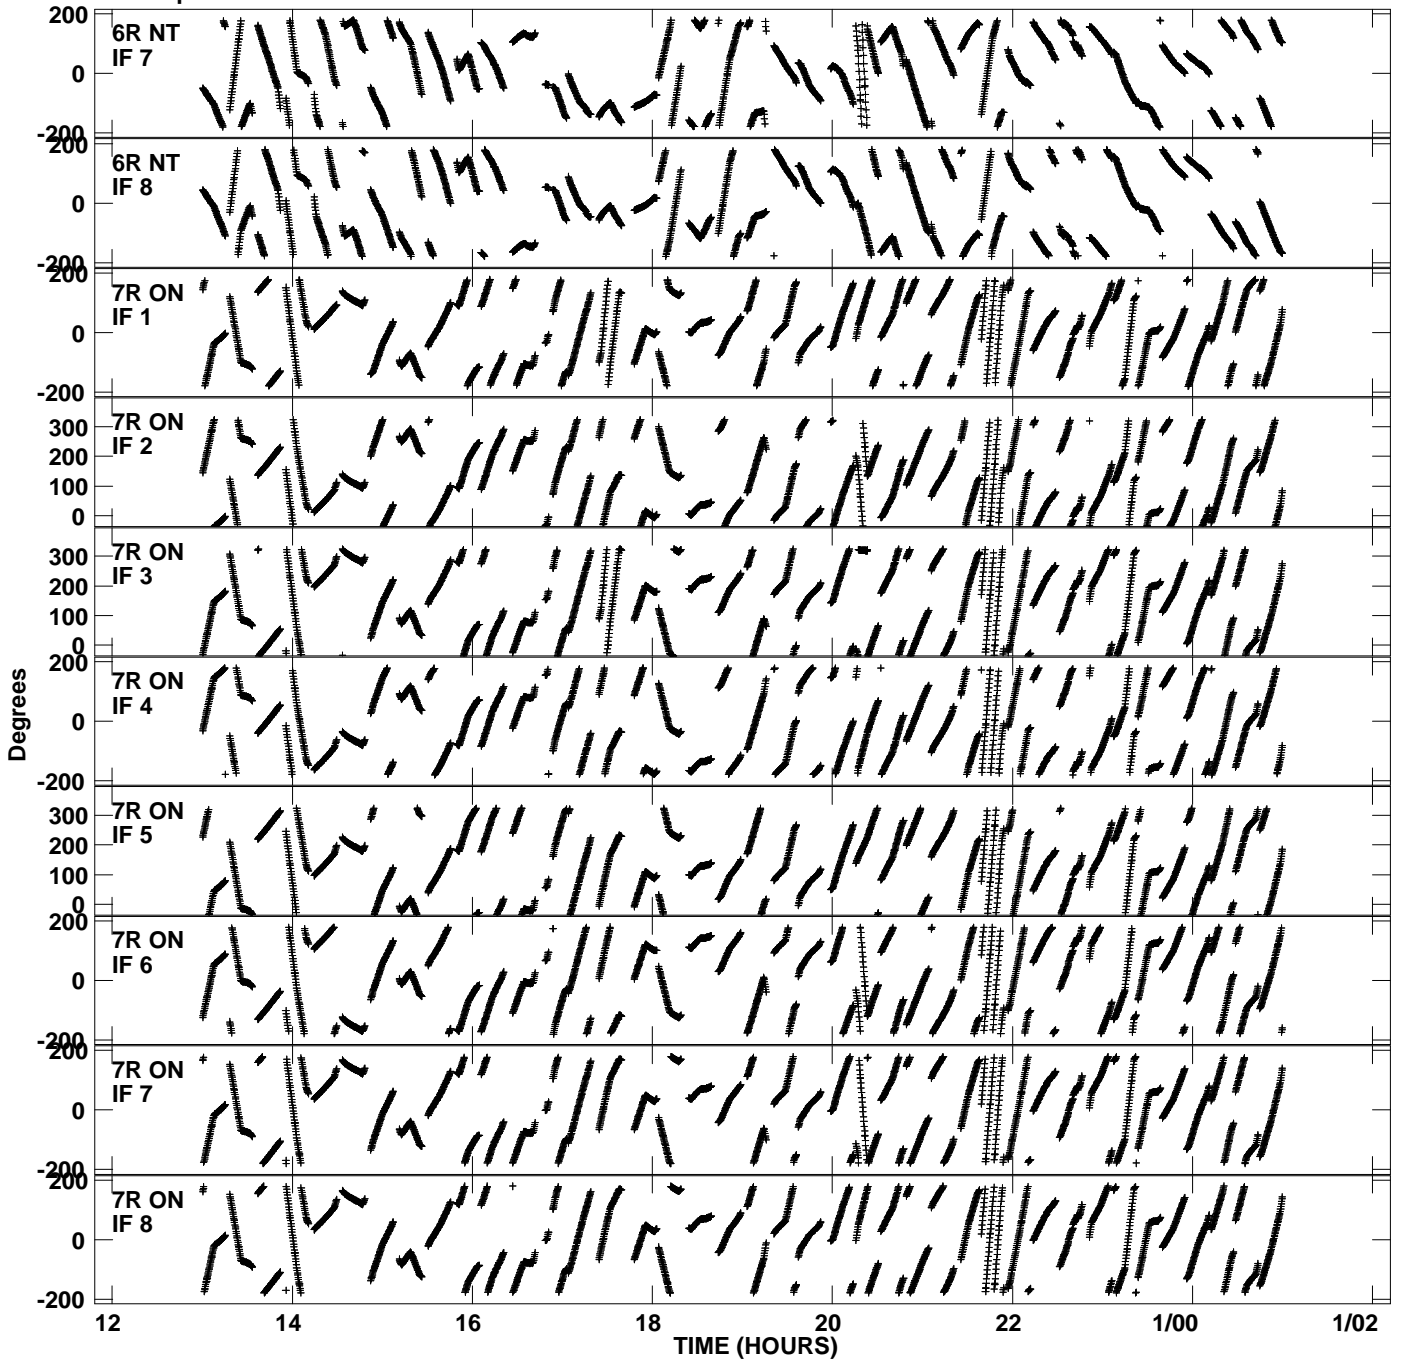

Plot file version 1 created 19-MAR-2009 15:04:28
Gain phs vs UTC time for EK028A_2.UVDATA.1
CL 3 Rpol IF 1 - 8

Plot file version 2 created 19-MAR-2009 15:04:28
Gain phs vs UTC time for EK028A_2.UVDATA.1
CL 3 Rpol IF 1 - 8

Plot file version 3 created 19-MAR-2009 15:04:29
Gain phs vs UTC time for EK028A_2.UVDATA.1
CL 3 Rpol IF 1 - 8

Plot file version 4 created 19-MAR-2009 15:04:29
Gain phs vs UTC time for EK028A_2.UVDATA.1
CL 3 Rpol IF 1 - 8

Plot file version 5 created 19-MAR-2009 15:04:29
Gain phs vs UTC time for EK028A_2.UVDATA.1
CL 3 Rpol IF 1 - 8

Plot file version 6 created 19-MAR-2009 15:04:29
Gain phs vs UTC time for EK028A_2.UVDATA.1
CL 3 Rpol IF 1 - 8

Plot file version 7 created 19-MAR-2009 15:04:29
Gain phs vs UTC time for EK028A_2.UVDATA.1
CL 3 Rpol IF 1 - 8