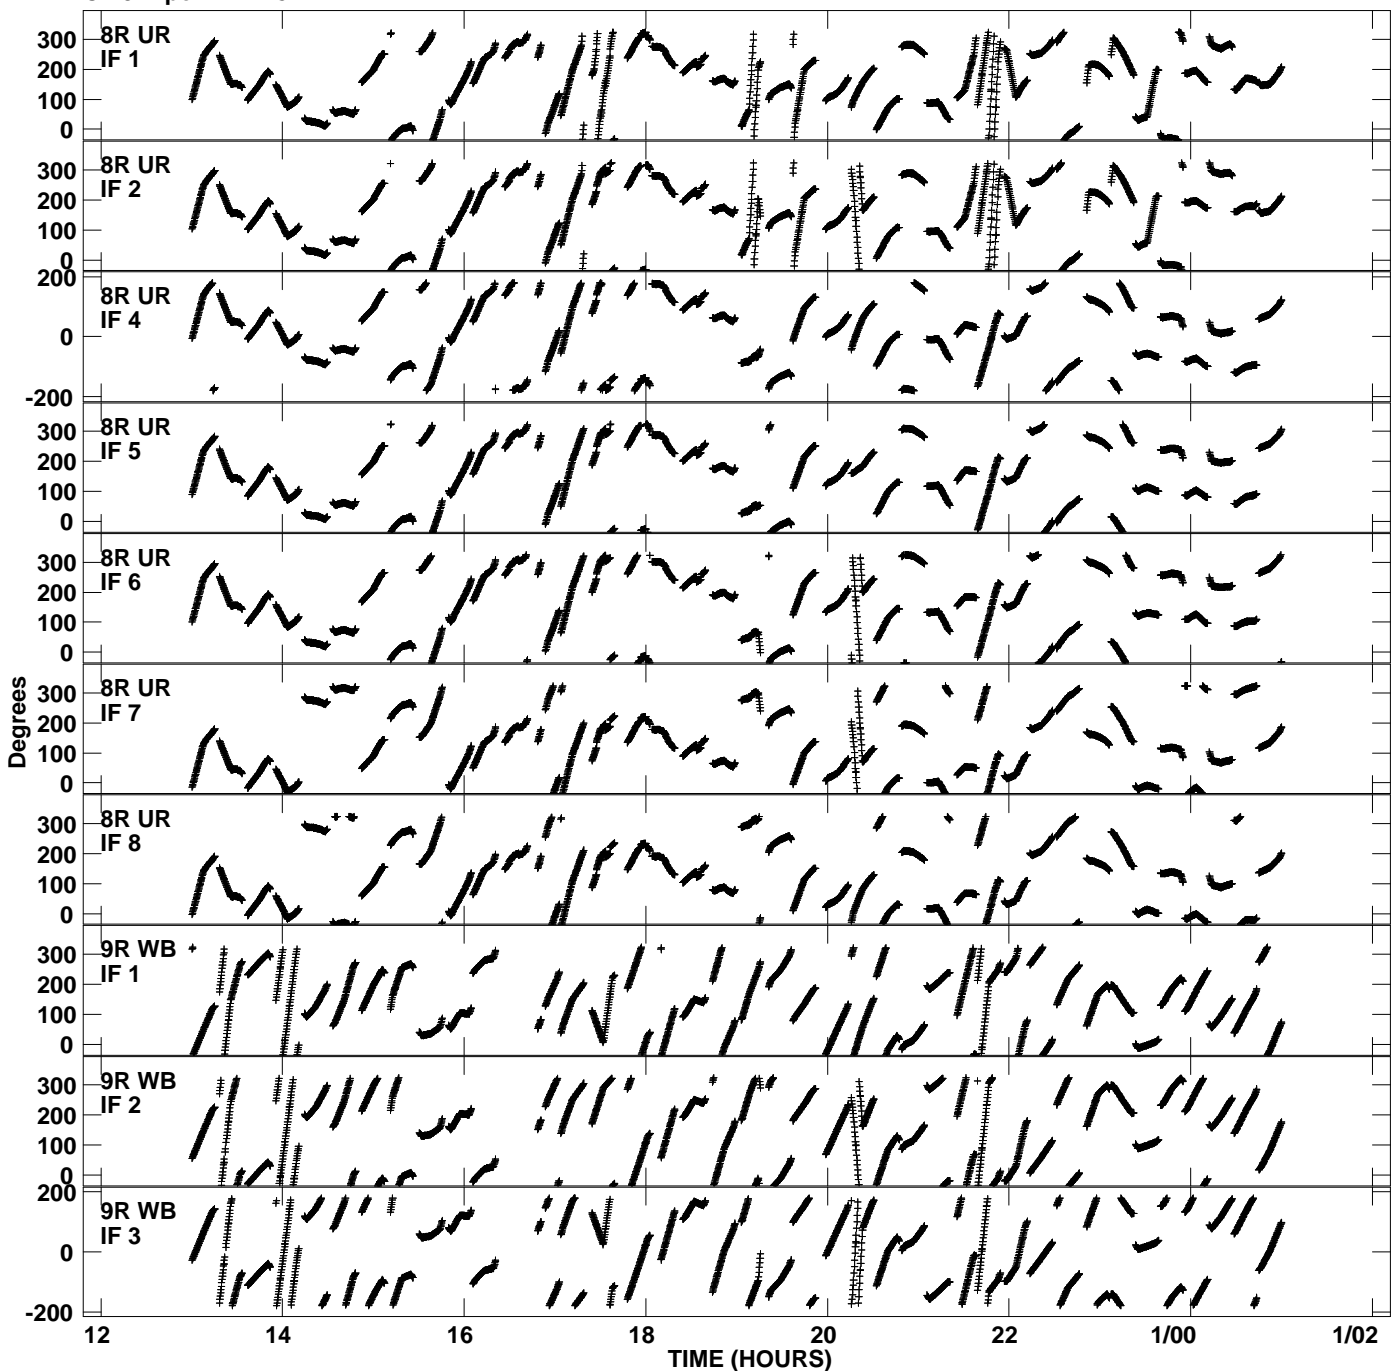

Plot file version 1 created 19-MAR-2009 15:04:28
Gain phs vs UTC time for EK028A_2.UVDATA.1
CL 3 Rpol IF 1 - 8

Plot file version 2 created 19-MAR-2009 15:04:28
Gain phs vs UTC time for EK028A_2.UVDATA.1
CL 3 Rpol IF 1 - 8

Plot file version 3 created 19-MAR-2009 15:04:29
Gain phs vs UTC time for EK028A_2.UVDATA.1
CL 3 Rpol IF 1 - 8

Plot file version 4 created 19-MAR-2009 15:04:29
Gain phs vs UTC time for EK028A_2.UVDATA.1
CL 3 Rpol IF 1 - 8

Plot file version 5 created 19-MAR-2009 15:04:29
Gain phs vs UTC time for EK028A_2.UVDATA.1
CL 3 Rpol IF 1 - 8

Plot file version 6 created 19-MAR-2009 15:04:29
Gain phs vs UTC time for EK028A_2.UVDATA.1
CL 3 Rpol IF 1 - 8

Plot file version 7 created 19-MAR-2009 15:04:29
Gain phs vs UTC time for EK028A_2.UVDATA.1
CL 3 Rpol IF 1 - 8