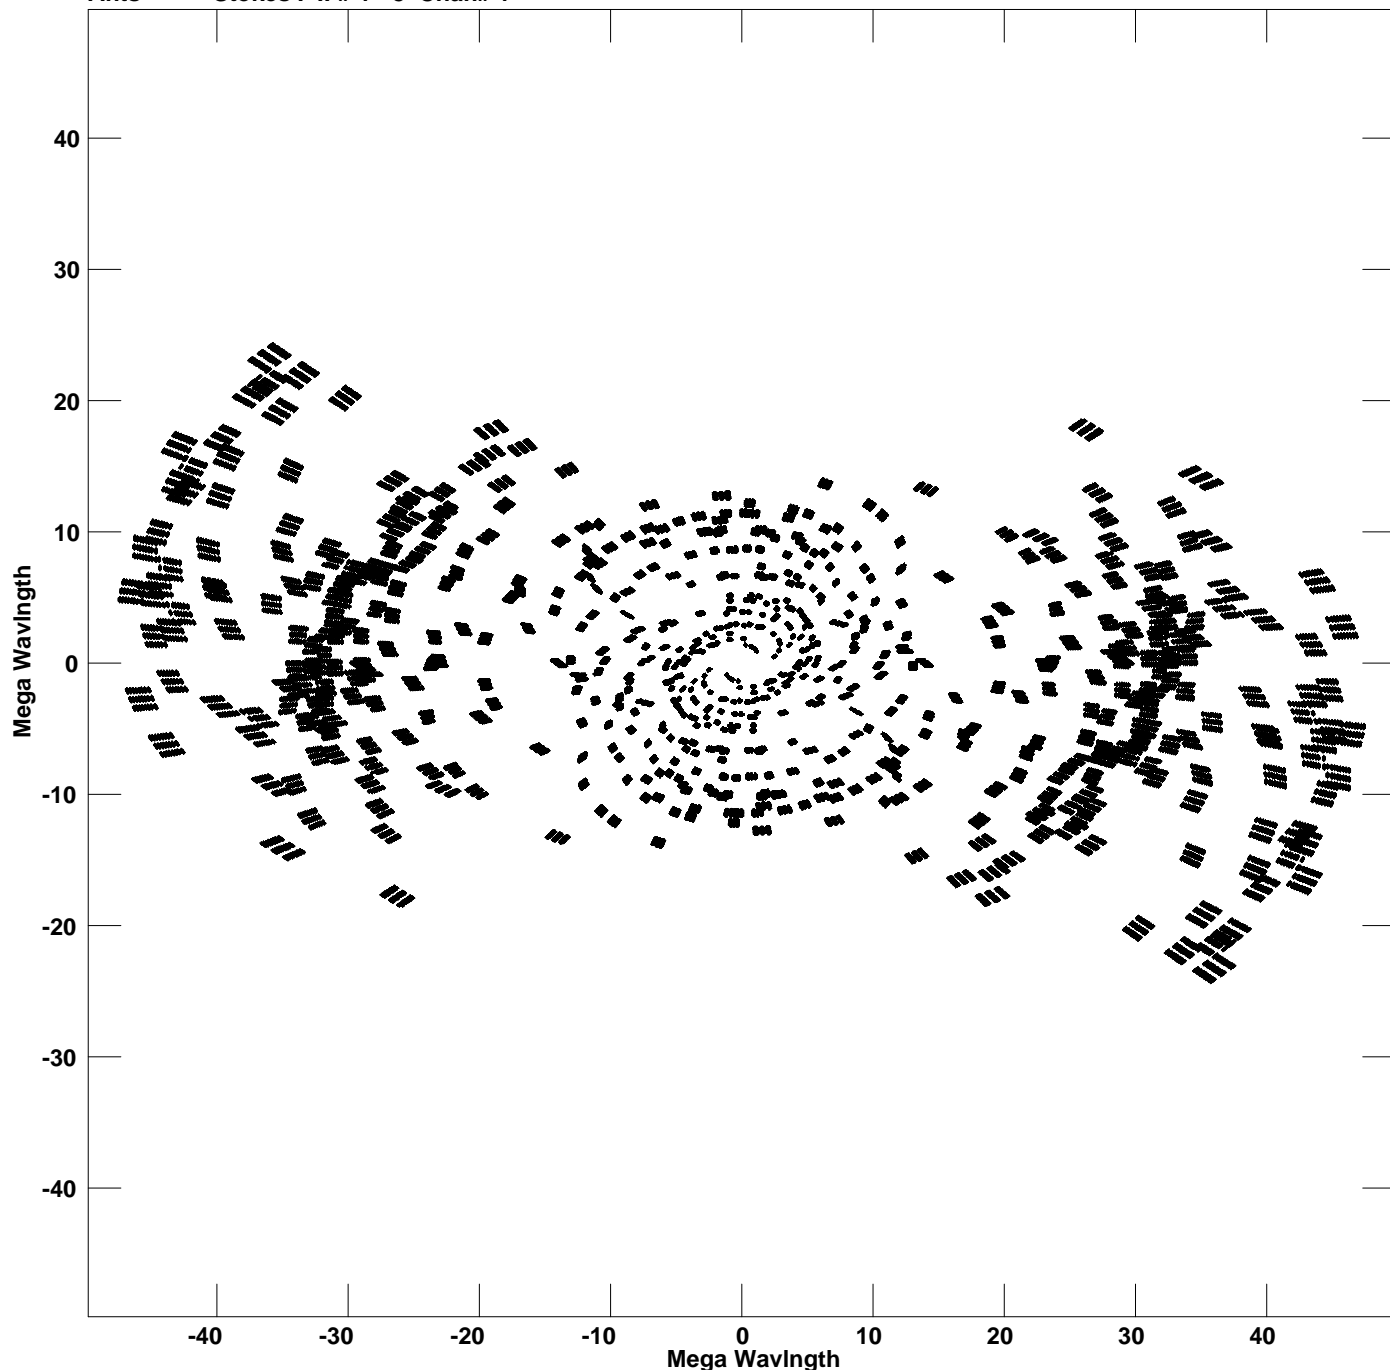

Plot file version 1 created 24-MAR-2009 12:13:00
V vs U for 0202+319.MULTI.1 Source:0202+319
Ants * - * Stokes I IF# 1 - 8 Chan# 1

Freq = 1.6275 GHz, Bw = 8.000 MHz