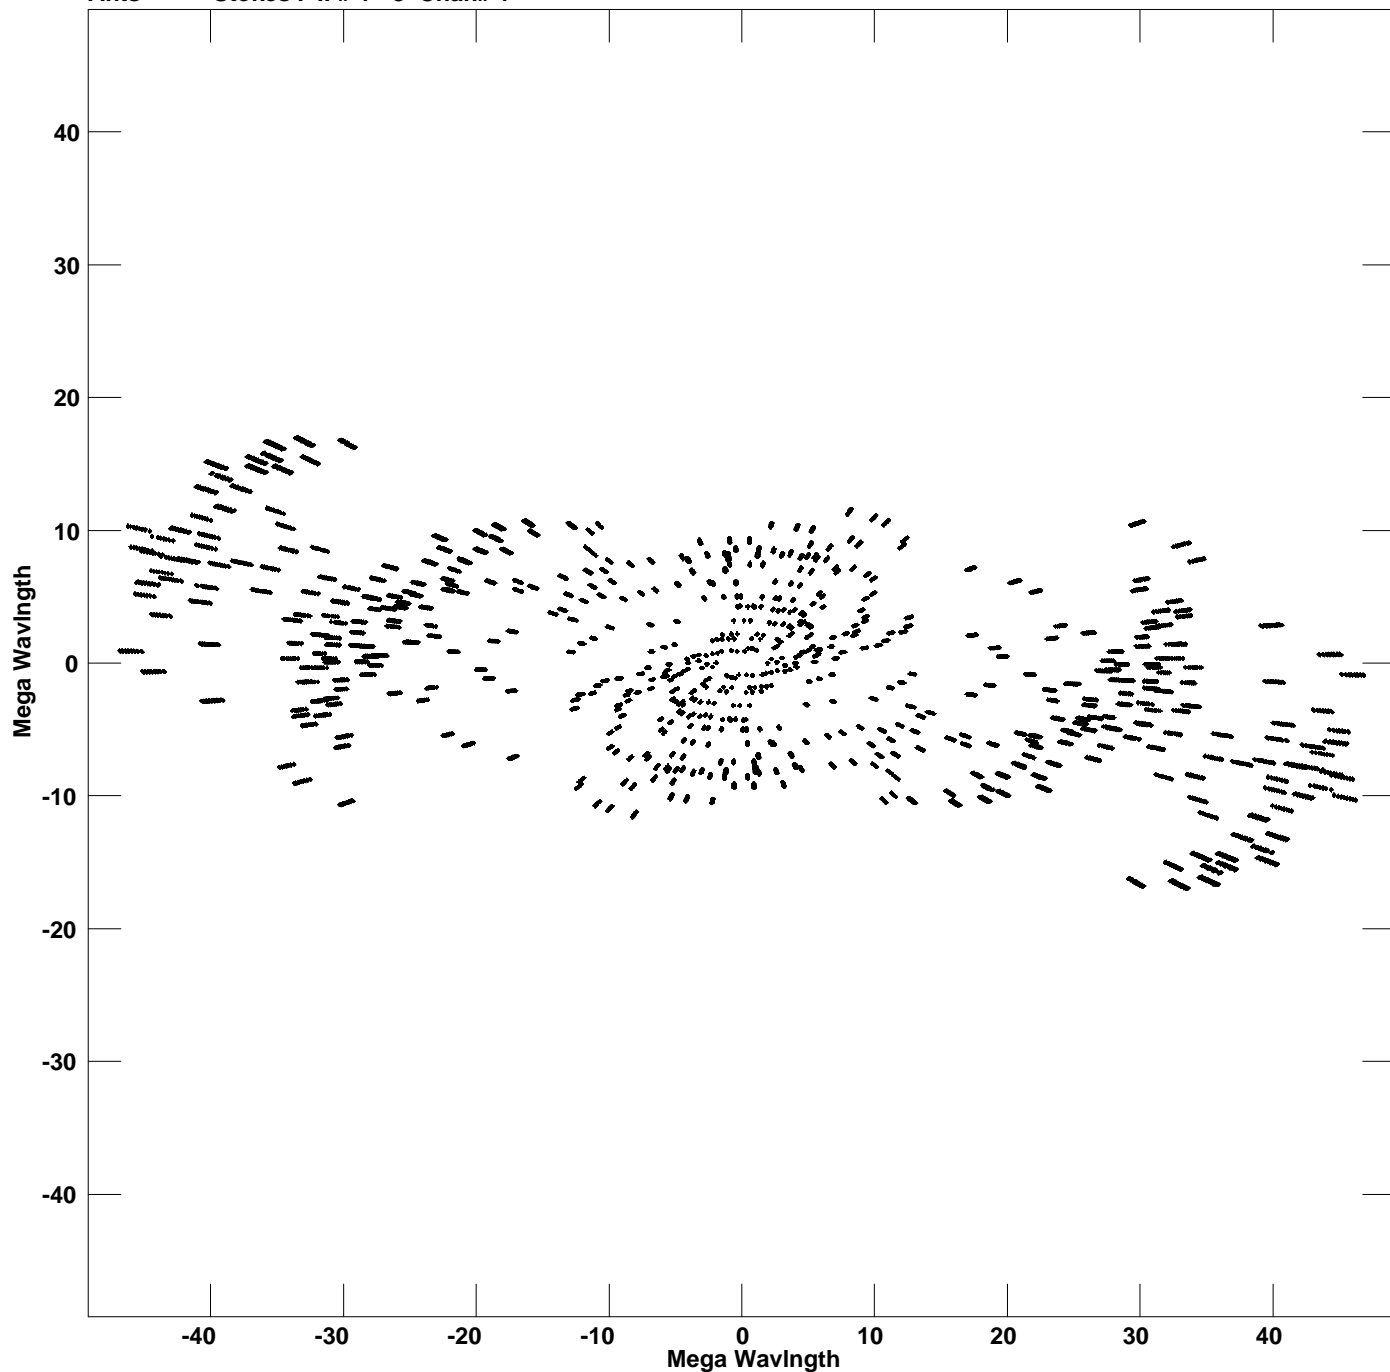

Plot file version 1 created 24-MAR-2009 12:14:11  
V vs U for 0229+131.MULTI.1 Source:0229+131  
Ants \* - \* Stokes I IF# 1 - 8 Chan# 1

Freq = 1.6275 GHz, Bw = 8.000 MHz