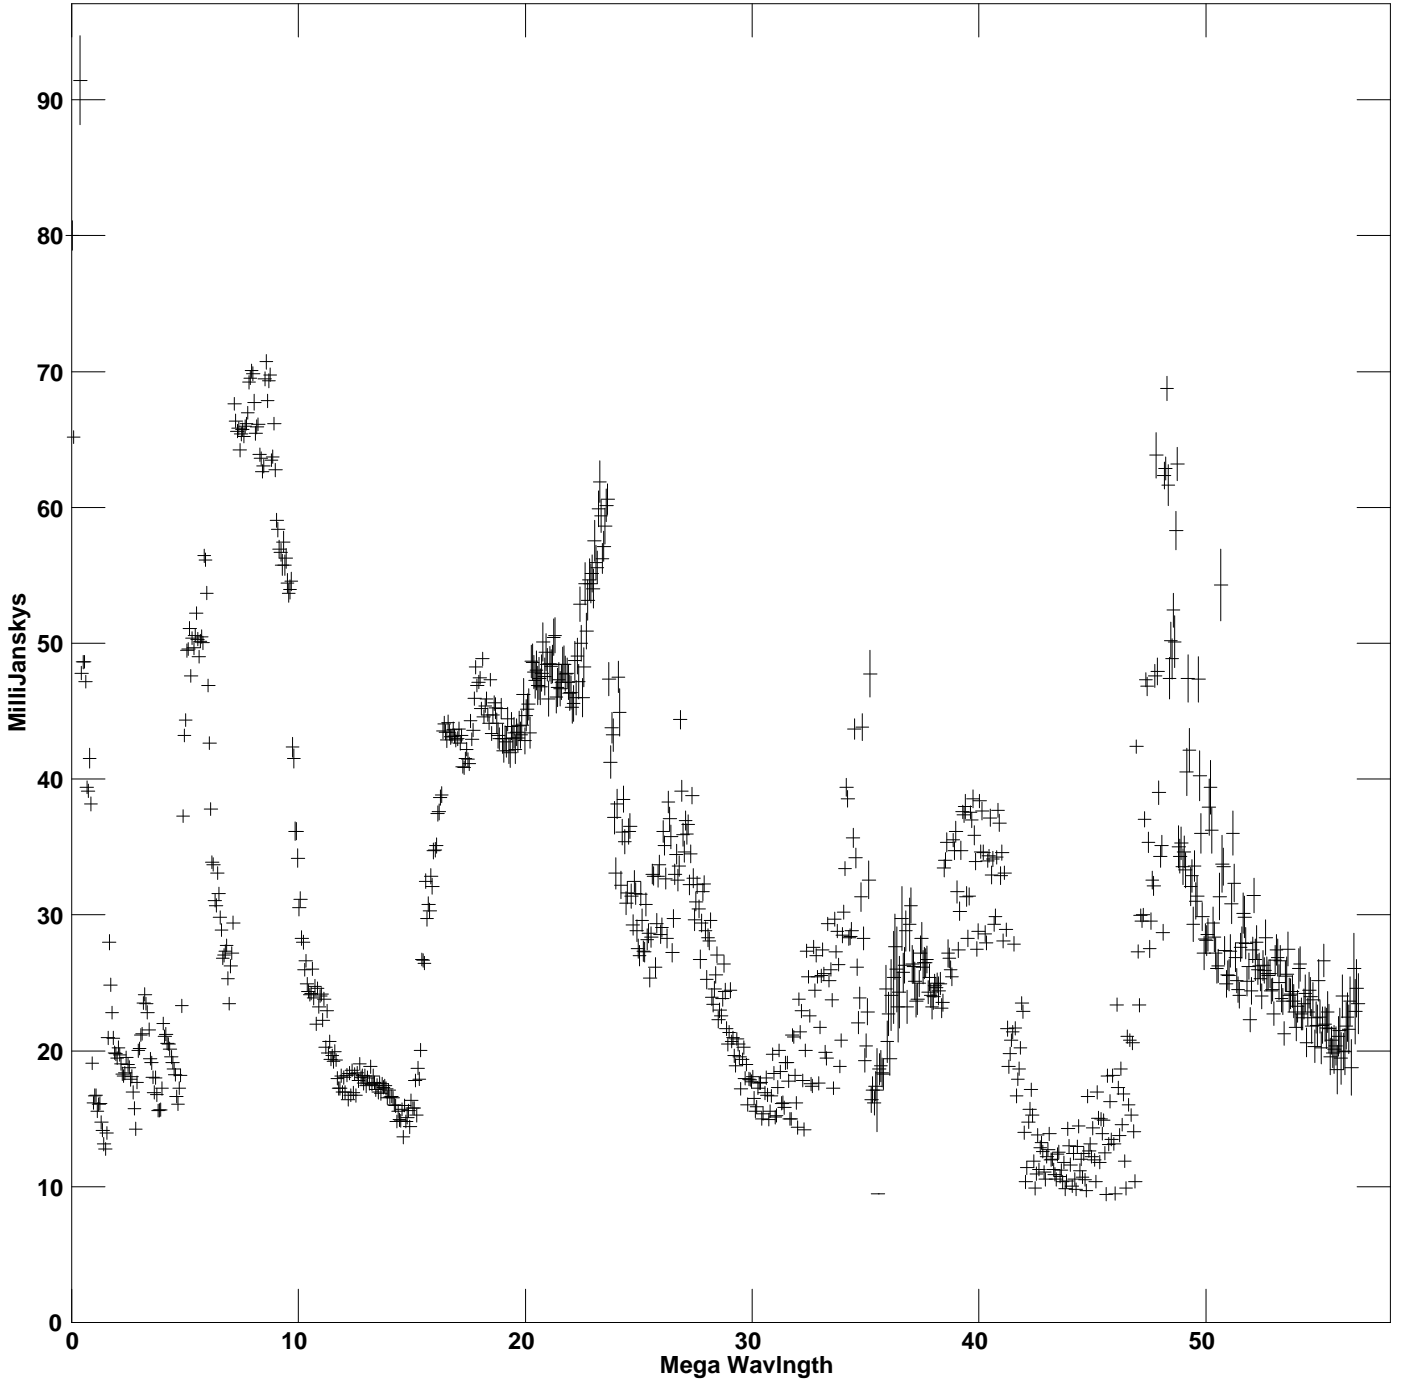

Plot file version 1 created 11-NOV-2019 14:10:17  
Amplitude vs UV dist for SER8NJ.MULTI.1 Source:SER8NJ  
Ants \* - \* Stokes I IF# 1 - 8 Chan# 1

Freq = 1.6027 GHz, Bw = 16.000 MHz