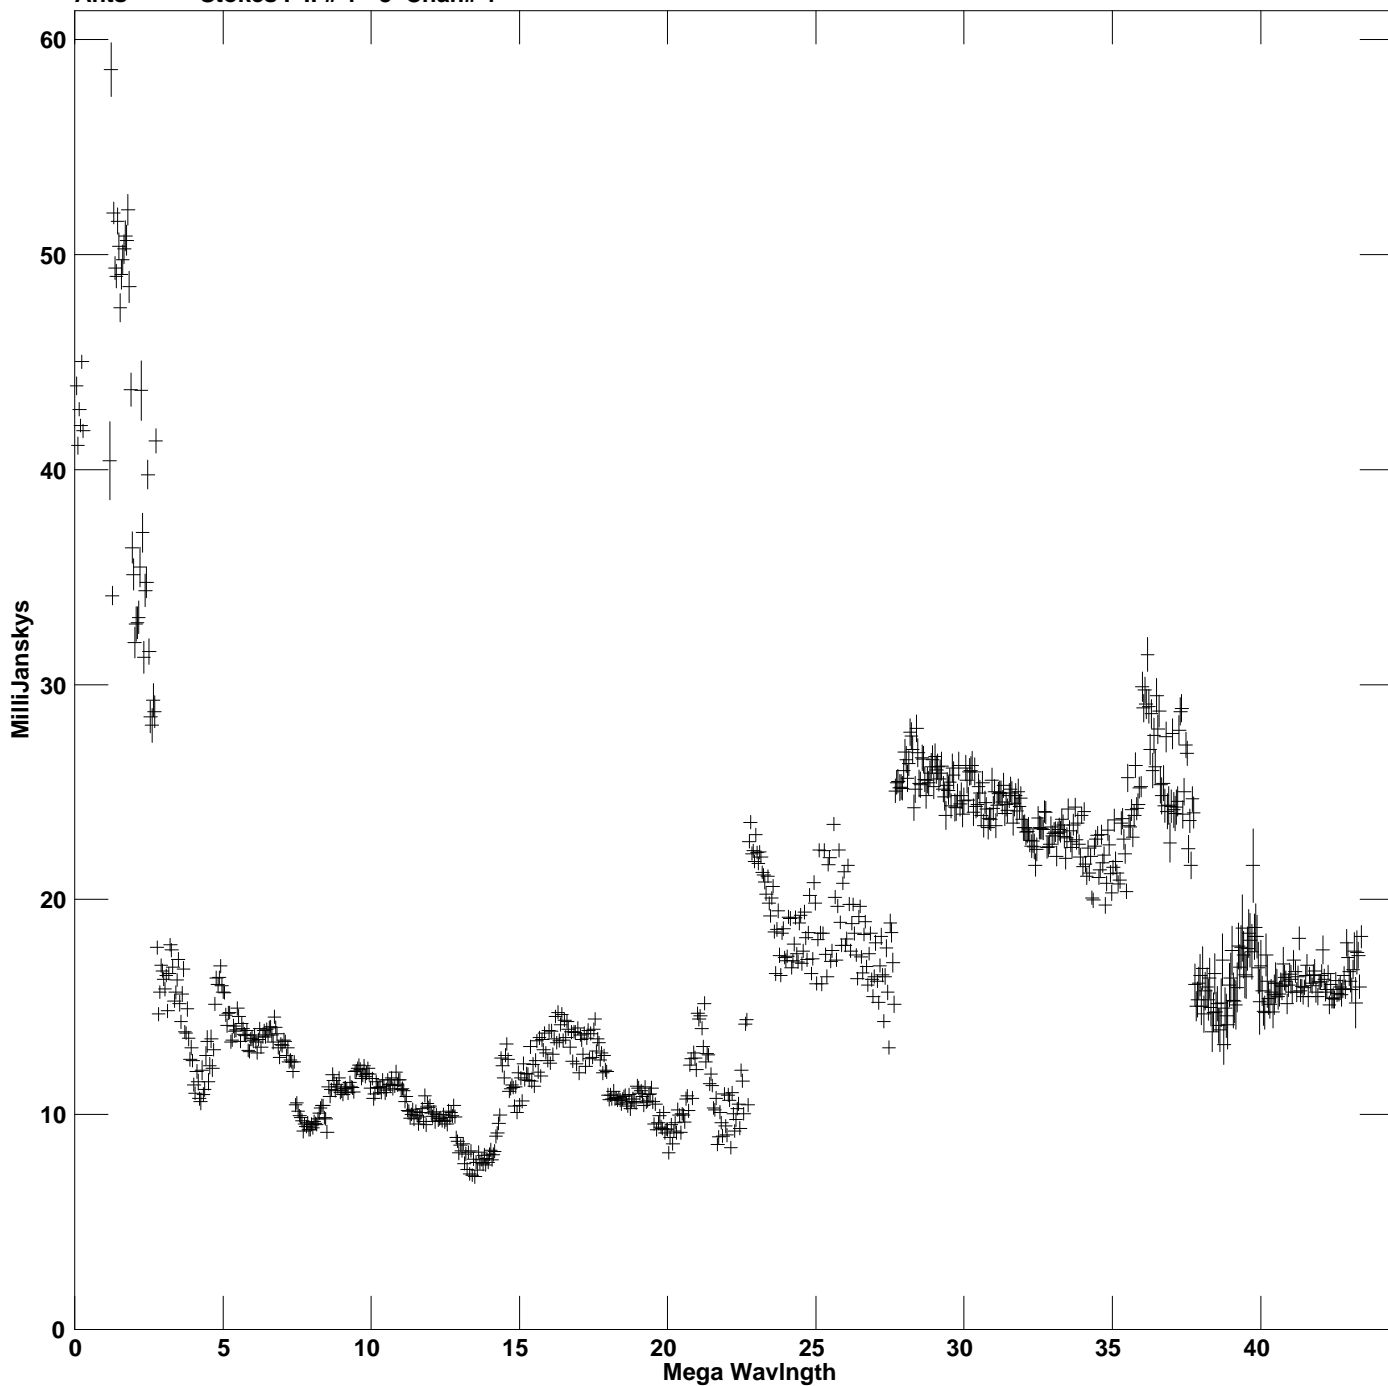

Plot file version 1 created 11-NOV-2019 16:38:57  
Amplitude vs UV dist for SER8NJ.MULTI.1 Source:SER8NJ  
Ants \* - \* Stokes I IF# 1 - 8 Chan# 1

Freq = 4.8147 GHz, Bw = 32.000 MHz