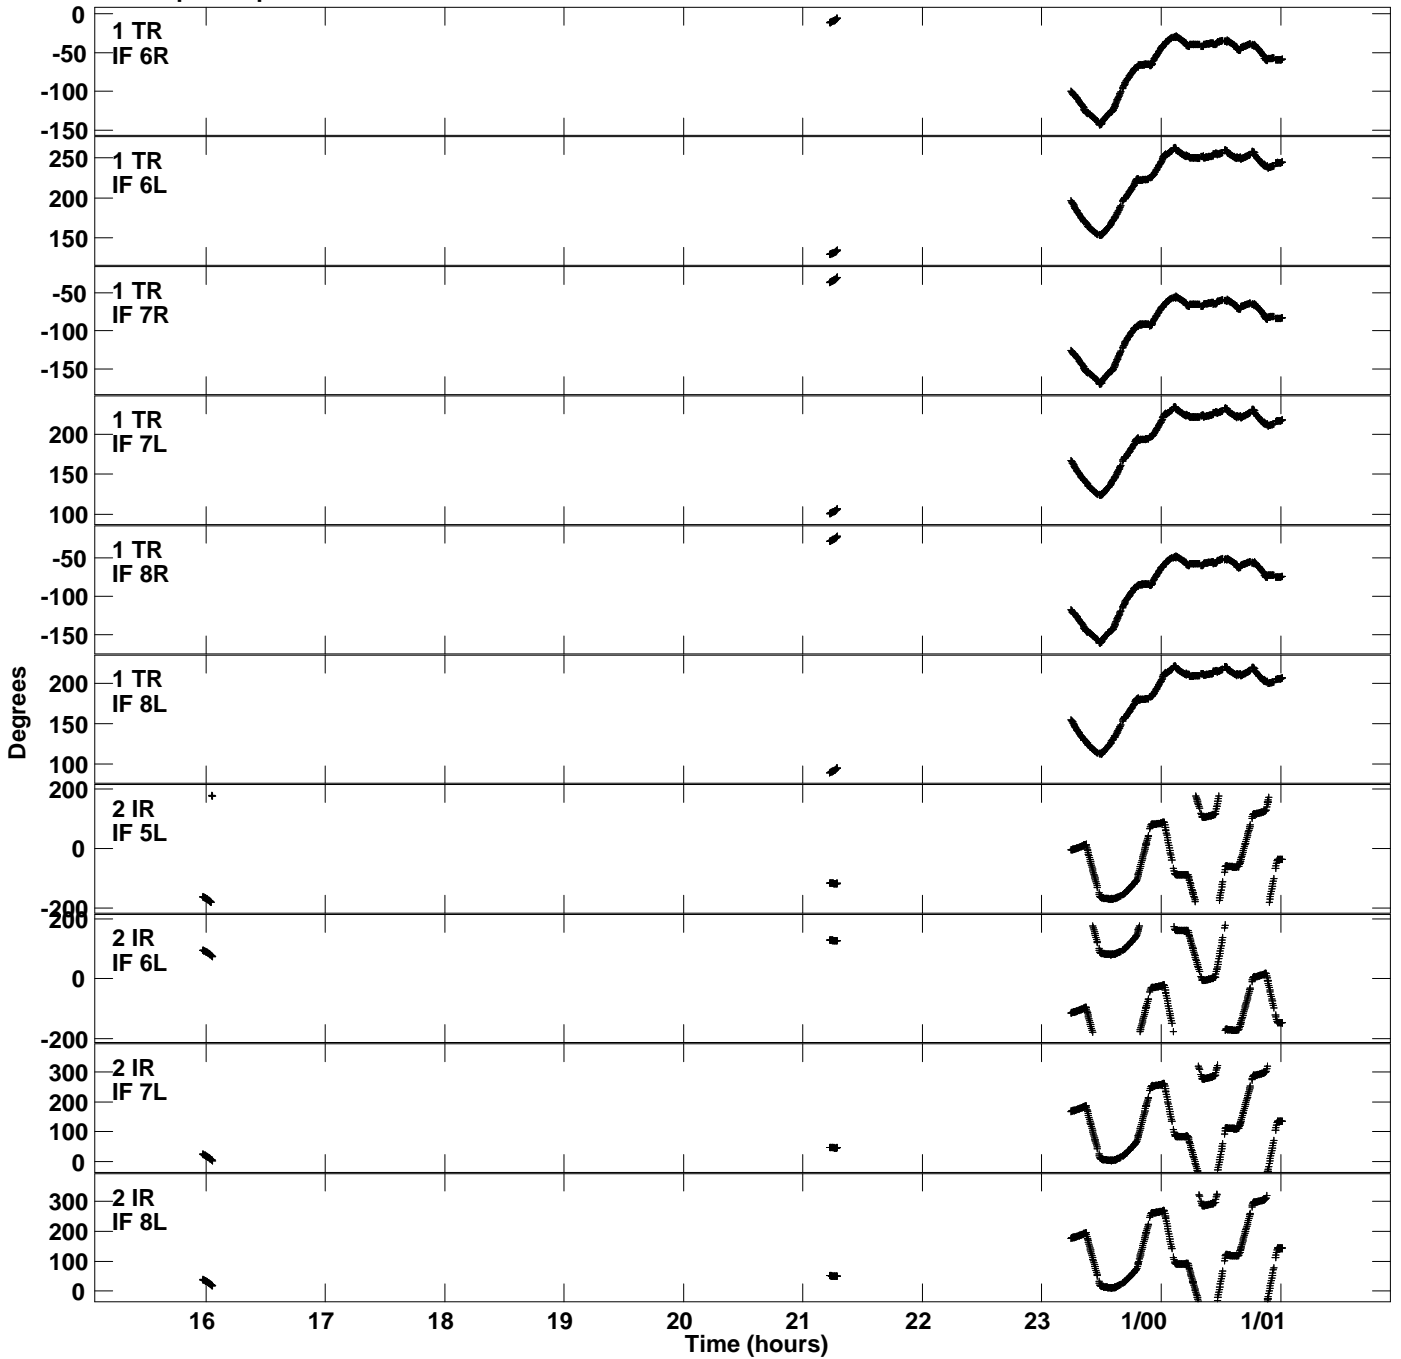

Plot file version 1 created 16-APR-2020 16:07:00
Gain phs vs UTC time for EK043A.UVDATA.1
CL 3 Rpol & Lpol IF 1 - 8

Plot file version 2 created 16-APR-2020 16:07:00
Gain phs vs UTC time for EK043A.UVDATA.1
CL 3 Rpol & Lpol IF 1 - 8

Plot file version 3 created 16-APR-2020 16:07:00
Gain phs vs UTC time for EK043A.UVDATA.1
CL 3 Rpol & Lpol IF 1 - 8

Plot file version 4 created 16-APR-2020 16:07:00
Gain phs vs UTC time for EK043A.UVDATA.1
CL 3 Rpol & Lpol IF 1 - 8

Plot file version 5 created 16-APR-2020 16:07:00
Gain phs vs UTC time for EK043A.UVDATA.1
CL 3 Rpol & Lpol IF 1 - 8

Plot file version 6 created 16-APR-2020 16:07:00
Gain phs vs UTC time for EK043A.UVDATA.1
CL 3 Rpol & Lpol IF 1 - 8