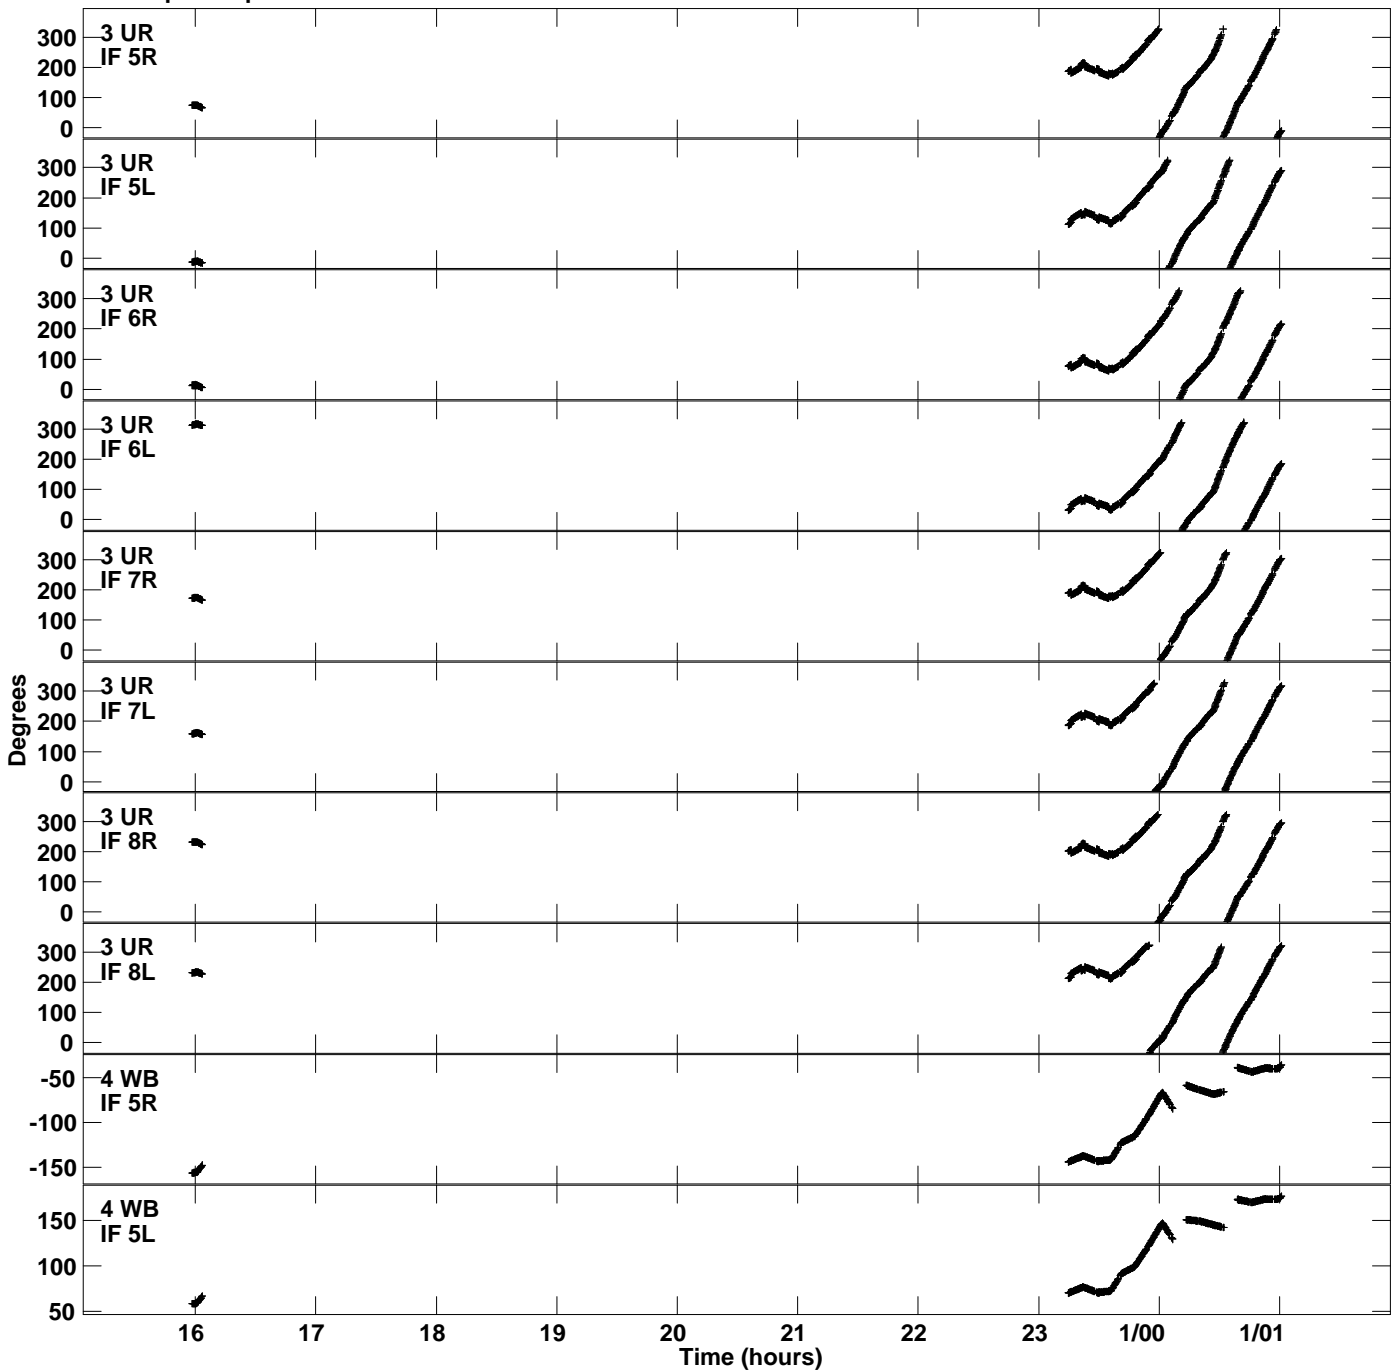

Plot file version 1 created 16-APR-2020 16:07:00
Gain phs vs UTC time for EK043A.UVDATA.1
CL 3 Rpol & Lpol IF 1 - 8

Plot file version 2 created 16-APR-2020 16:07:00
Gain phs vs UTC time for EK043A.UVDATA.1
CL 3 Rpol & Lpol IF 1 - 8

Plot file version 3 created 16-APR-2020 16:07:00
Gain phs vs UTC time for EK043A.UVDATA.1
CL 3 Rpol & Lpol IF 1 - 8

Plot file version 4 created 16-APR-2020 16:07:00
Gain phs vs UTC time for EK043A.UVDATA.1
CL 3 Rpol & Lpol IF 1 - 8

Plot file version 5 created 16-APR-2020 16:07:00
Gain phs vs UTC time for EK043A.UVDATA.1
CL 3 Rpol & Lpol IF 1 - 8

Plot file version 6 created 16-APR-2020 16:07:00
Gain phs vs UTC time for EK043A.UVDATA.1
CL 3 Rpol & Lpol IF 1 - 8