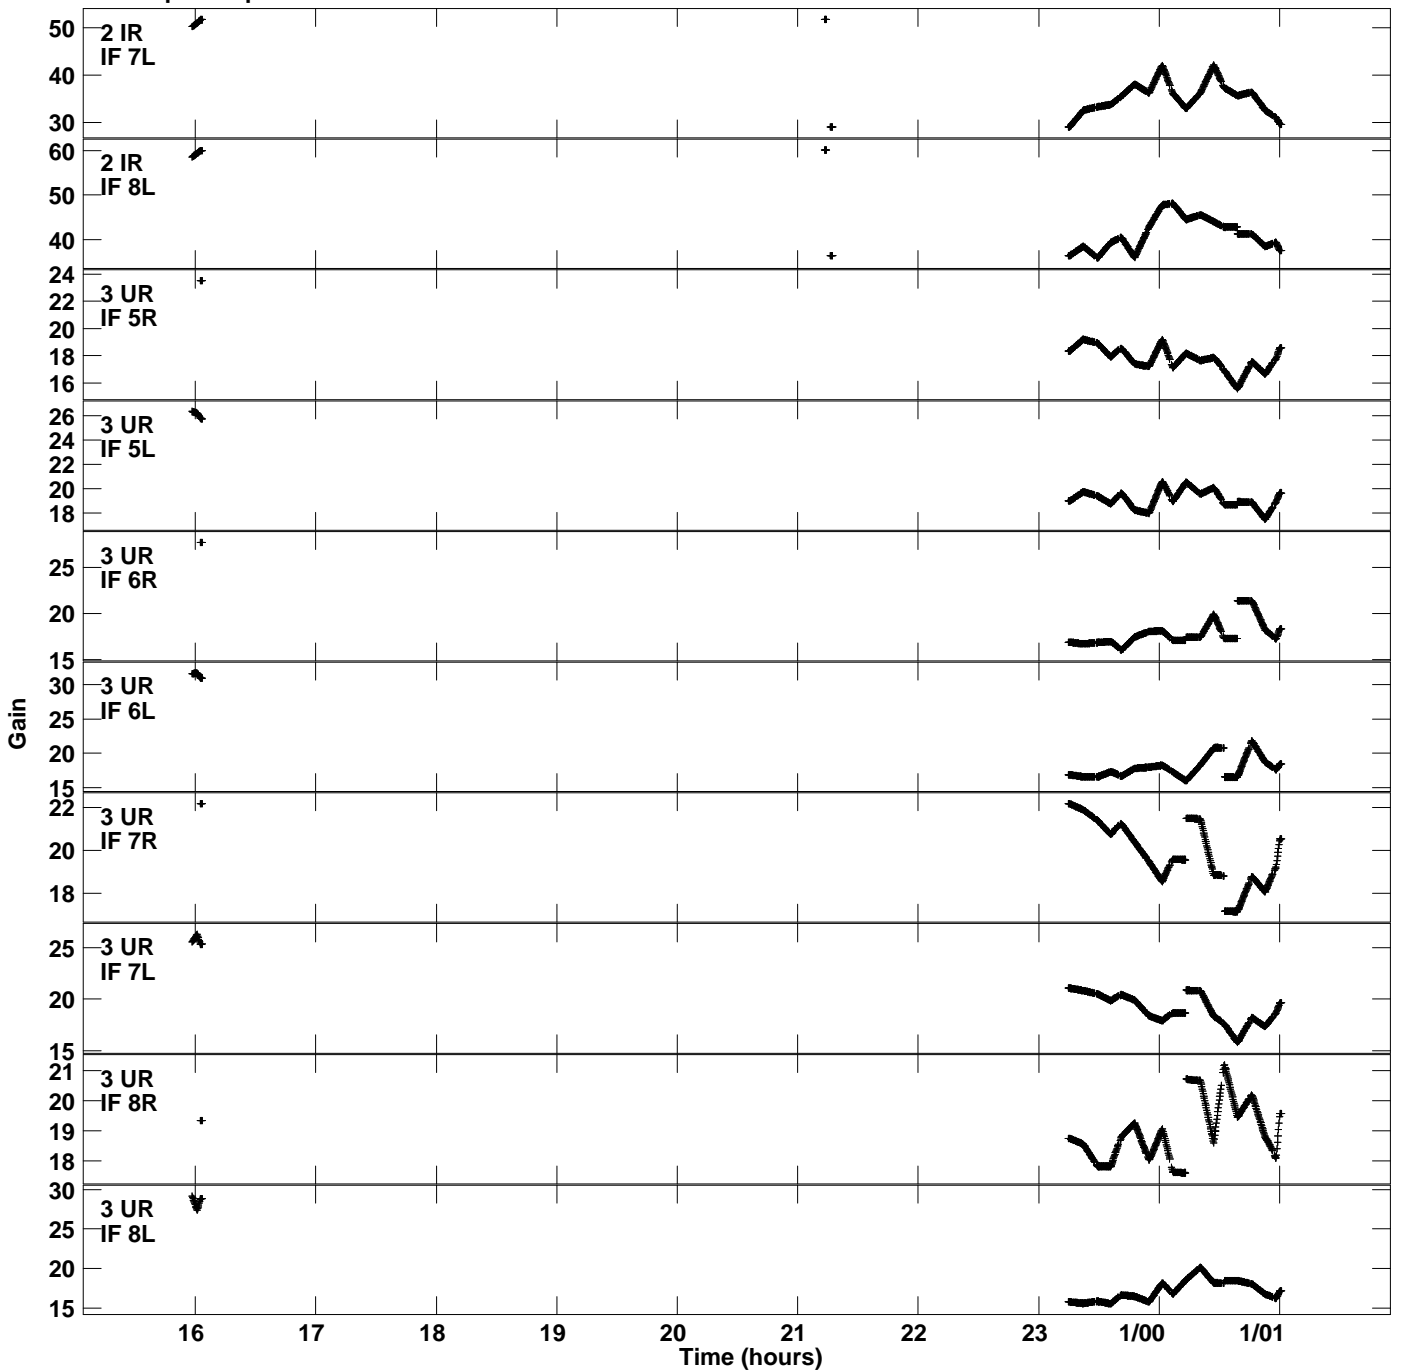

Plot file version 1 created 16-APR-2020 16:13:13  
 Gain amp vs UTC time for EK043A.TMP.1  
 CL 4 Rpol & Lpol IF 1 - 8

Plot file version 2 created 16-APR-2020 16:13:13  
 Gain amp vs UTC time for EK043A.TMP.1  
 CL 4 Rpol & Lpol IF 1 - 8

Plot file version 3 created 16-APR-2020 16:13:13  
 Gain amp vs UTC time for EK043A.TMP.1  
 CL 4 Rpol & Lpol IF 1 - 8

Plot file version 4 created 16-APR-2020 16:13:13  
Gain amp vs UTC time for EK043A.TMP.1  
CL 4 Rpol & Lpol IF 1 - 8