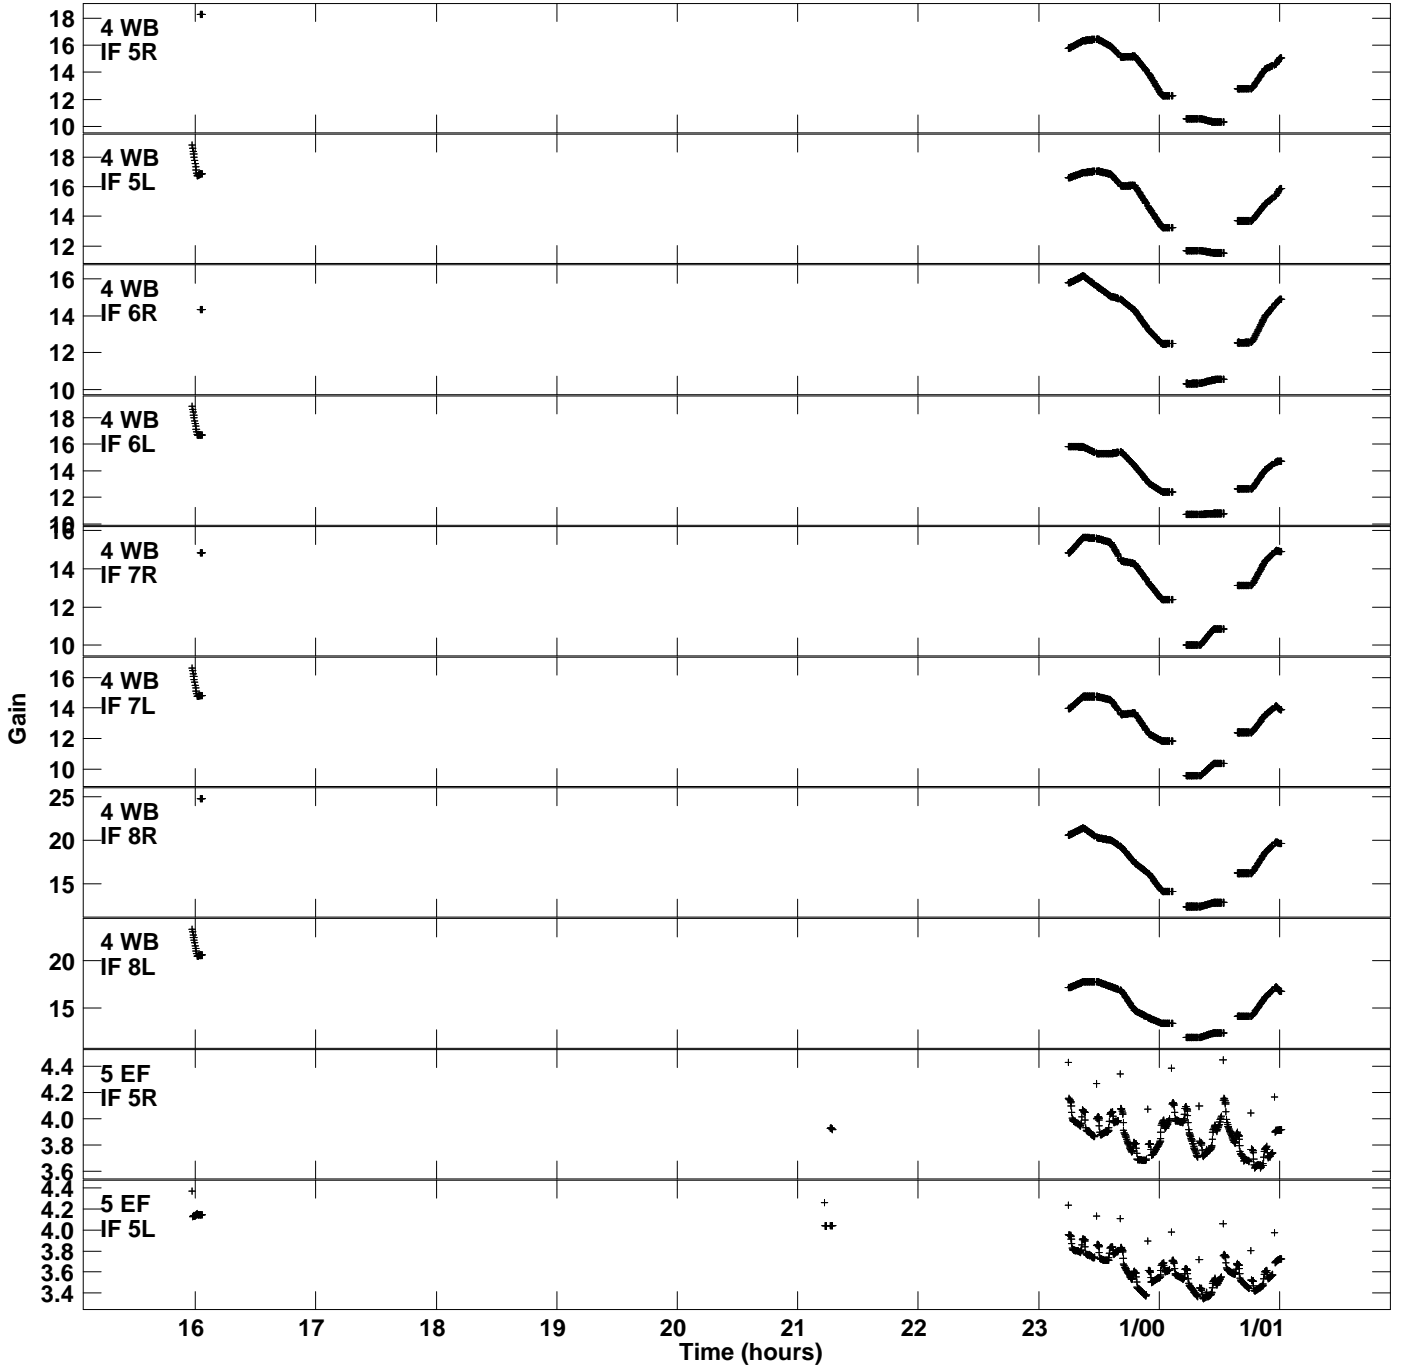

Plot file version 1 created 16-APR-2020 16:13:13  
 Gain amp vs UTC time for EK043A.TMP.1  
 CL 4 Rpol & Lpol IF 1 - 8

Plot file version 2 created 16-APR-2020 16:13:13  
 Gain amp vs UTC time for EK043A.TMP.1  
 CL 4 Rpol & Lpol IF 1 - 8

Plot file version 3 created 16-APR-2020 16:13:13  
 Gain amp vs UTC time for EK043A.TMP.1  
 CL 4 Rpol & Lpol IF 1 - 8

Plot file version 4 created 16-APR-2020 16:13:13  
Gain amp vs UTC time for EK043A.TMP.1  
CL 4 Rpol & Lpol IF 1 - 8