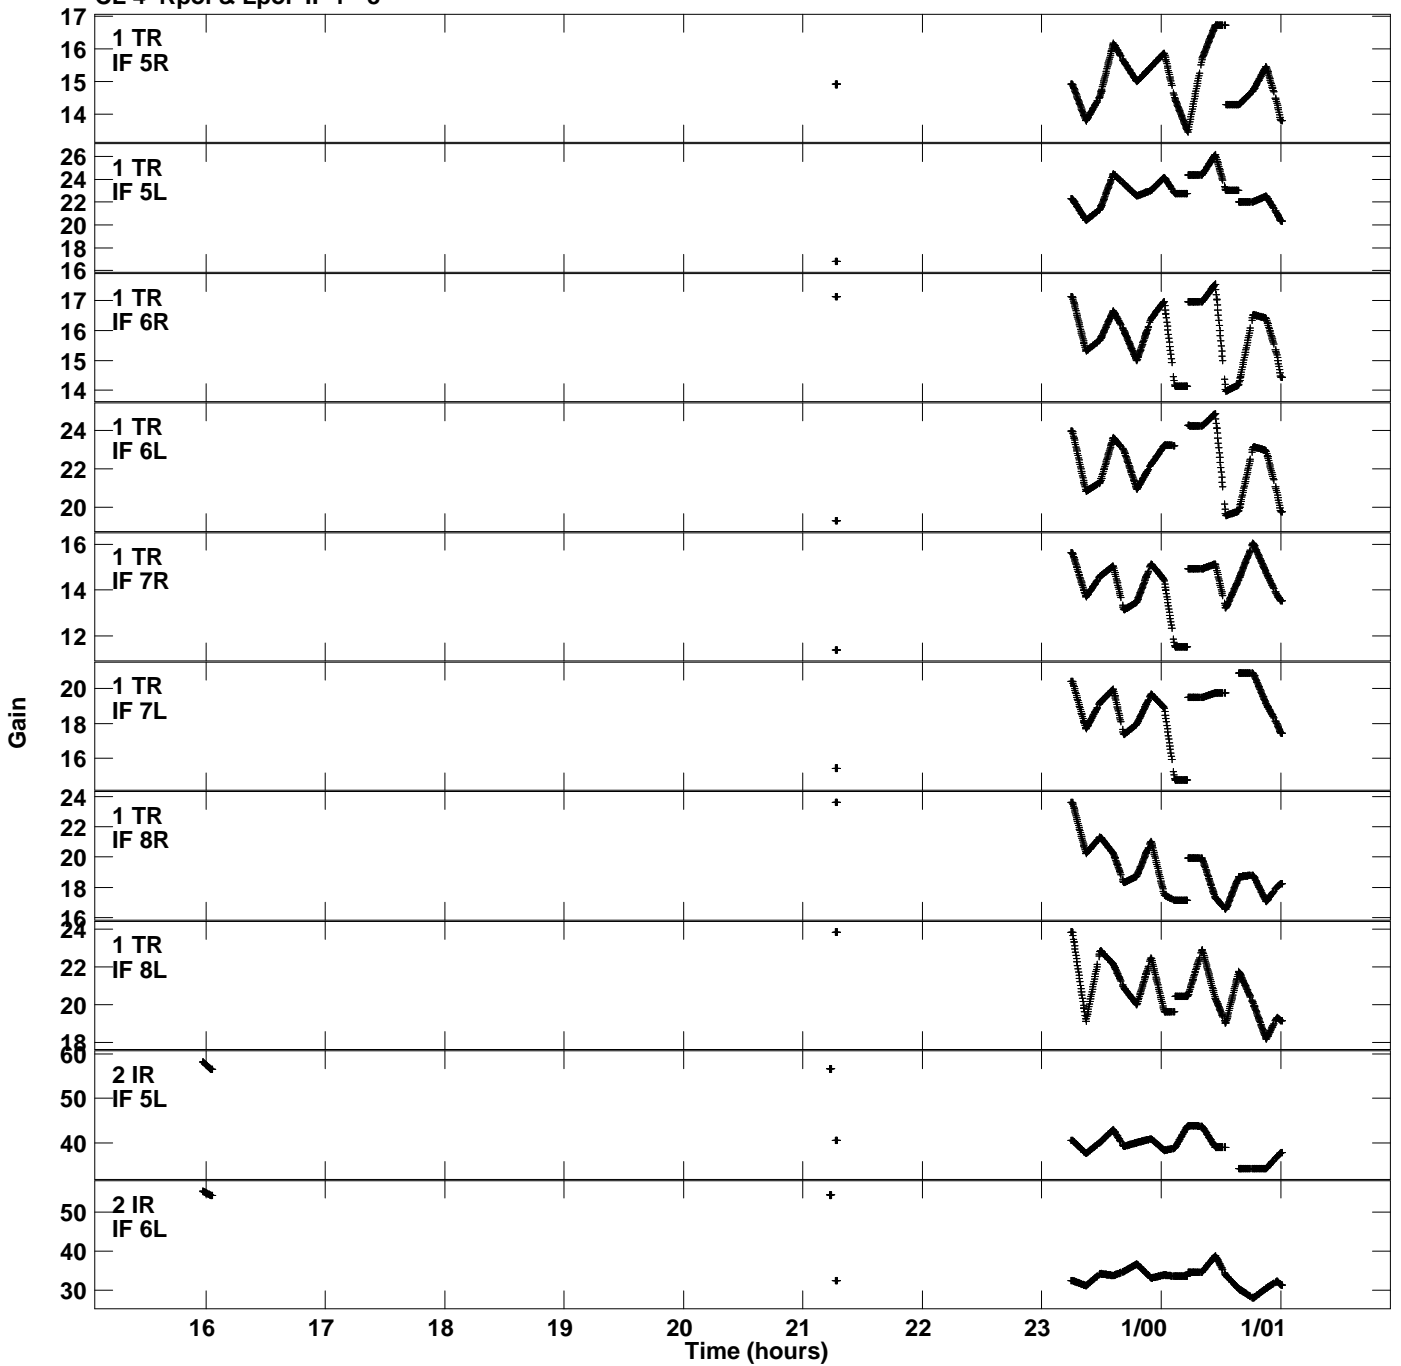

Plot file version 1 created 16-APR-2020 16:13:13  
 Gain amp vs UTC time for EK043A.TMP.1  
 CL 4 Rpol & Lpol IF 1 - 8

Plot file version 2 created 16-APR-2020 16:13:13  
 Gain amp vs UTC time for EK043A.TMP.1  
 CL 4 Rpol & Lpol IF 1 - 8

Plot file version 3 created 16-APR-2020 16:13:13  
 Gain amp vs UTC time for EK043A.TMP.1  
 CL 4 Rpol & Lpol IF 1 - 8

Plot file version 4 created 16-APR-2020 16:13:13  
Gain amp vs UTC time for EK043A.TMP.1  
CL 4 Rpol & Lpol IF 1 - 8