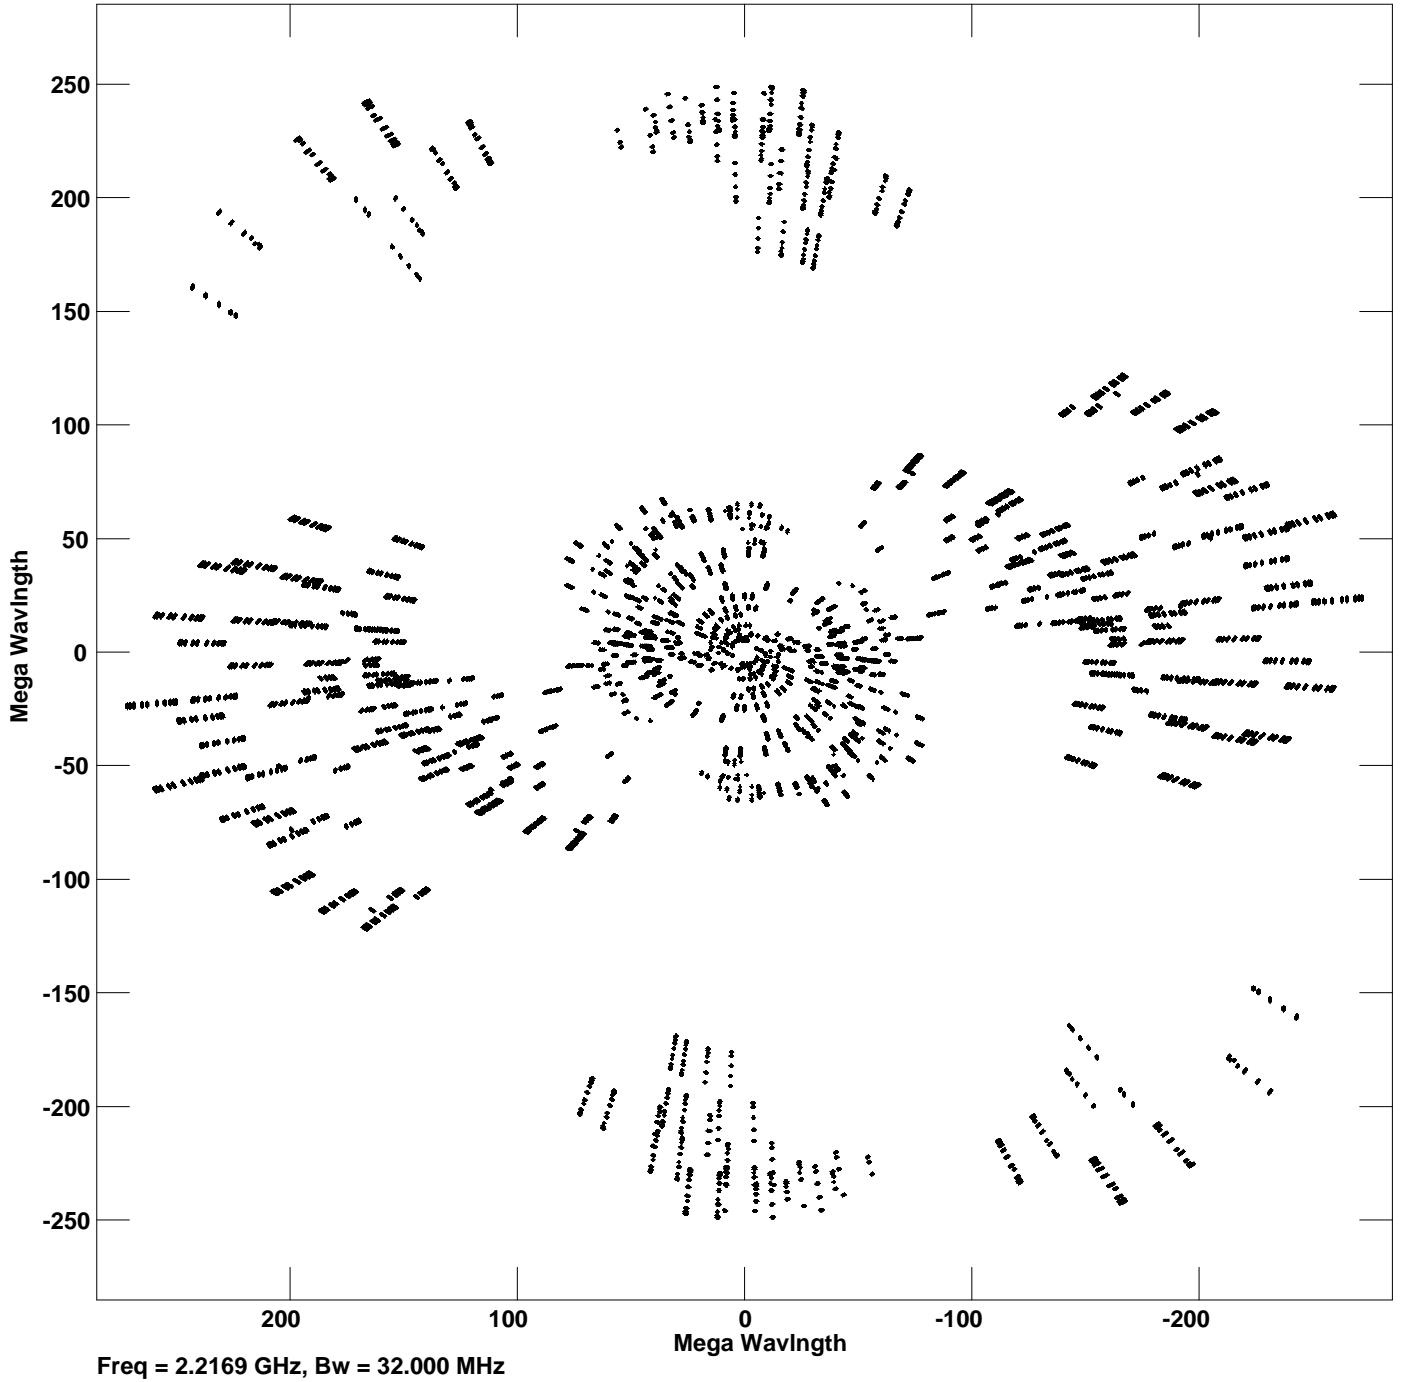

Plot file version 1 created 16-APR-2020 23:23:15
V vs U for J1407+2827.MULTI.1 Source:J1407+2827
Ants * - * Stokes I IF# 1 - 16 Chan# 1

Freq = 2.2169 GHz, Bw = 32.000 MHz