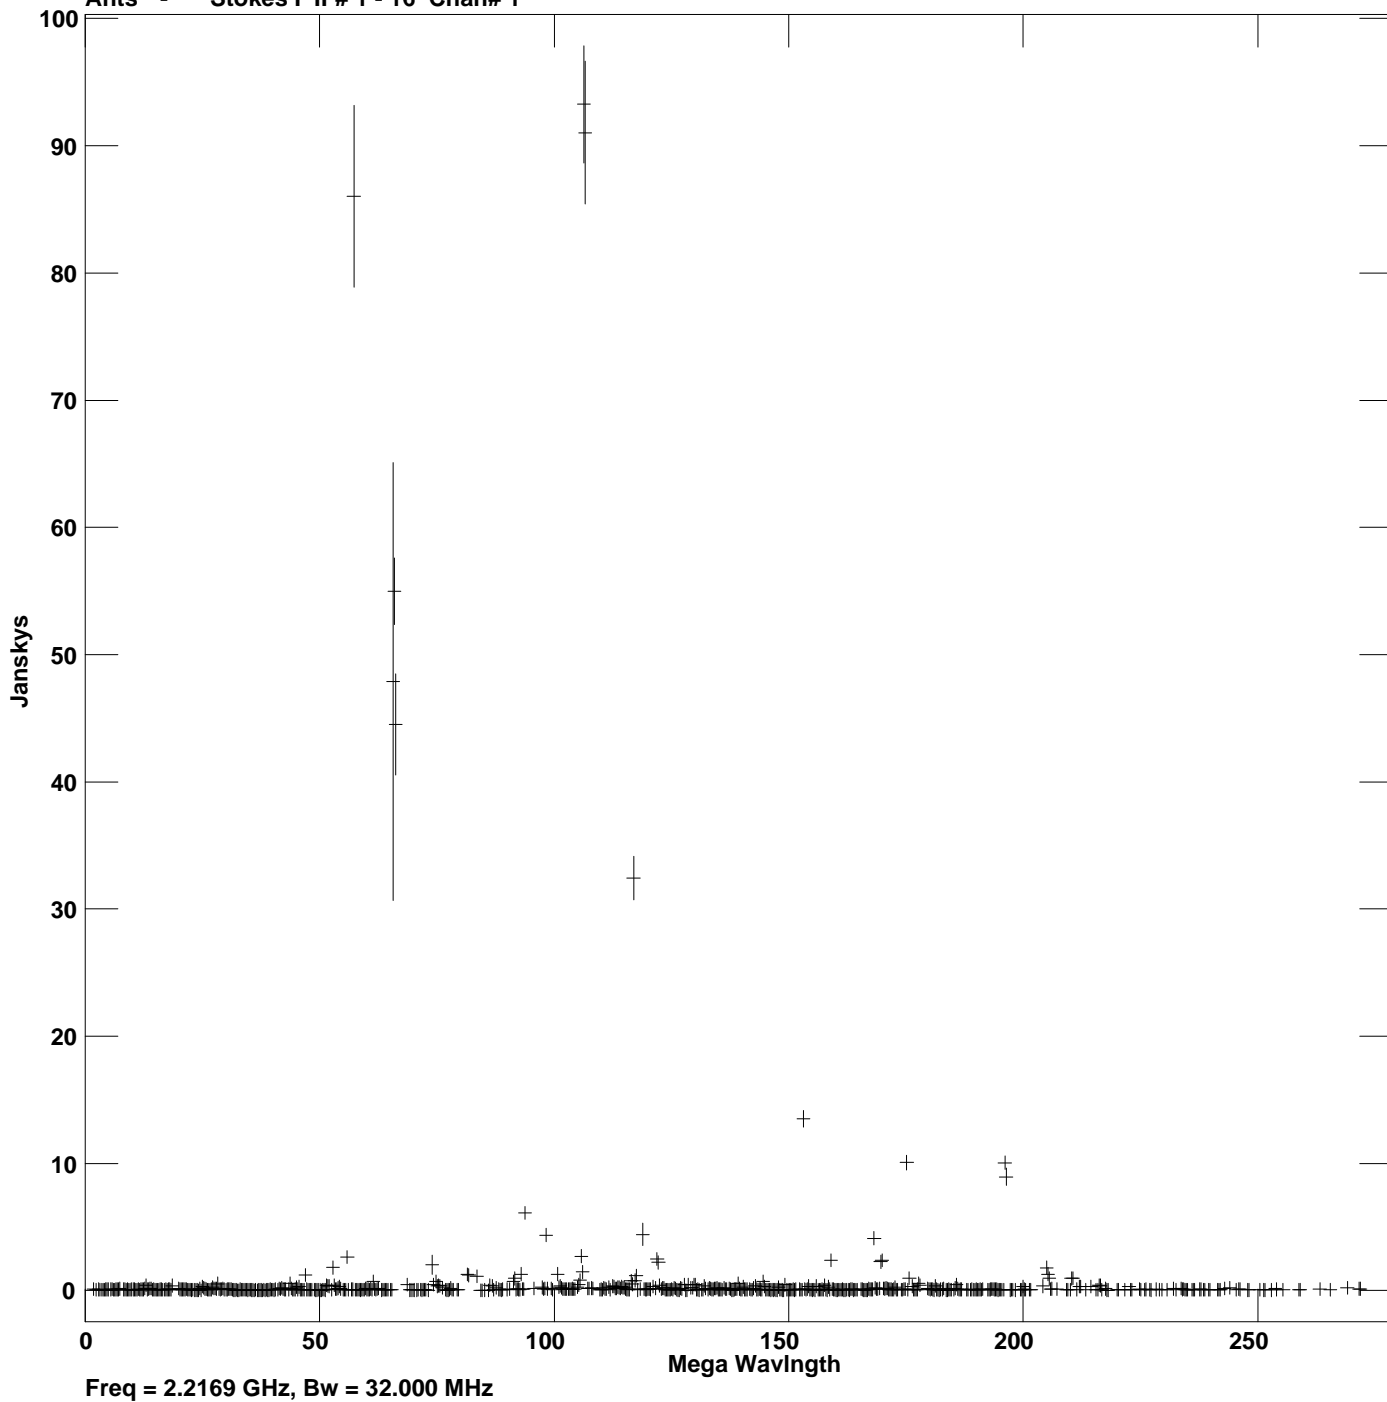

Plot file version 1 created 16-APR-2020 23:19:15
Amplitude vs UV dist for J2031+5455.MULTI.1 Source:J2031+5455
Ants * - * Stokes I IF# 1 - 16 Chan# 1

Freq = 2.2169 GHz, Bw = 32.000 MHz