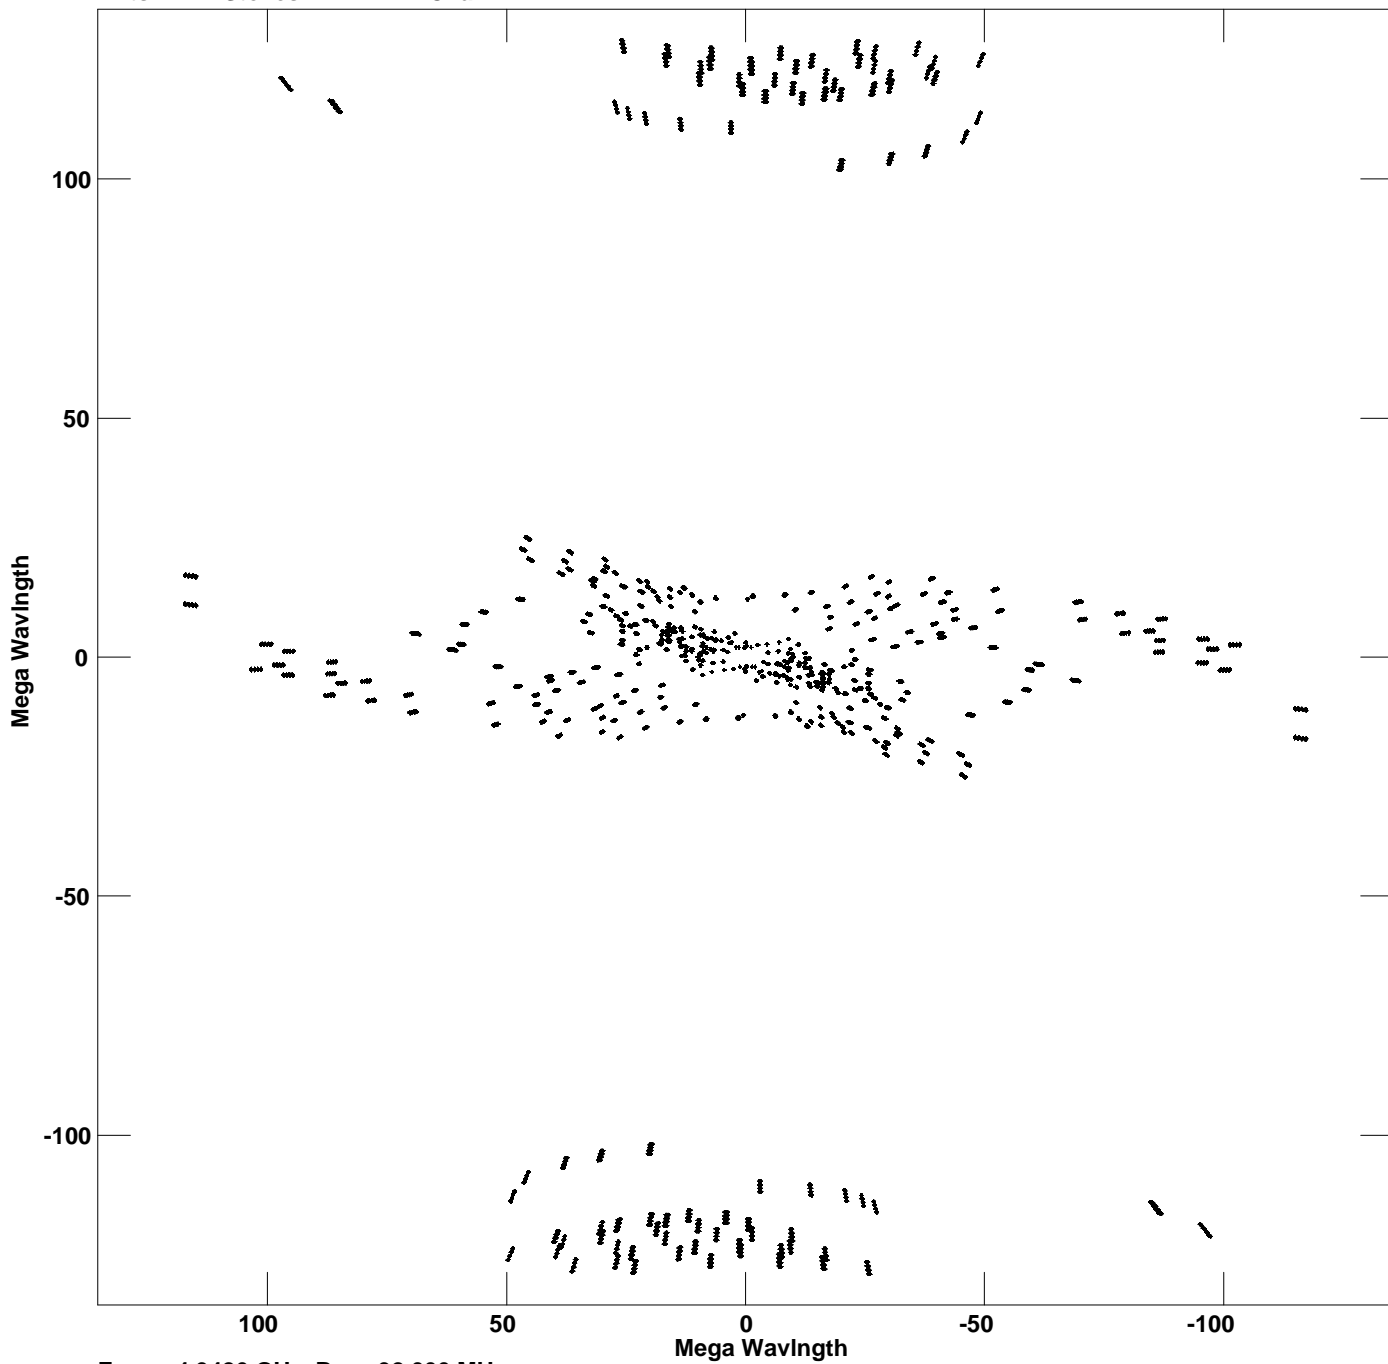

Plot file version 1 created 15-JUL-2020 18:15:31  
V vs U for J2131-1207.MULTI.1 Source:J2131-1207  
Ants \* - \* Stokes I IF# 1 - 4 Chan# 1

Freq = 4.9426 GHz, Bw = 32.000 MHz