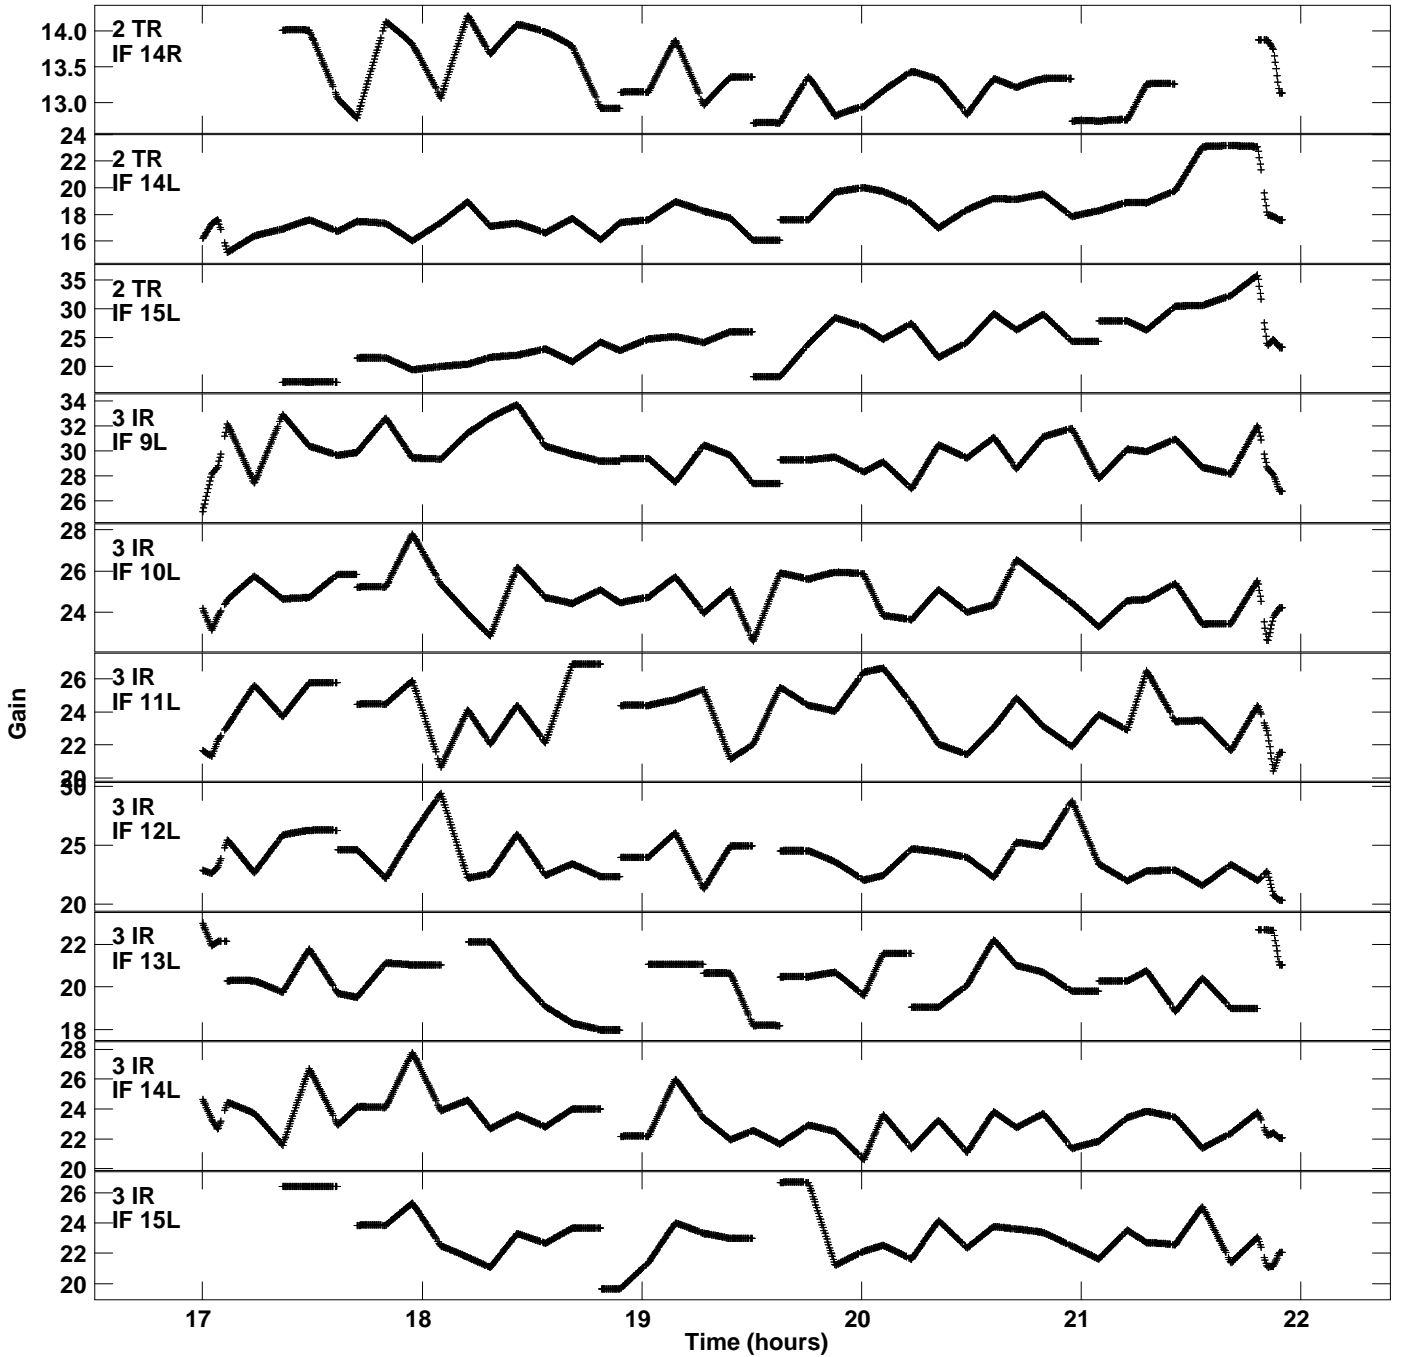

Plot file version 1 created 04-MAY-2021 16:23:31  
Gain amp vs UTC time for EK048B.TMP.1  
CL 5 Rpol & Lpol IF 1 - 16

Plot file version 2 created 04-MAY-2021 16:23:31  
Gain amp vs UTC time for EK048B.TMP.1  
CL 5 Rpol & Lpol IF 1 - 16

Plot file version 3 created 04-MAY-2021 16:23:31  
Gain amp vs UTC time for EK048B.TMP.1  
CL 5 Rpol & Lpol IF 1 - 16

Plot file version 4 created 04-MAY-2021 16:23:31  
Gain amp vs UTC time for EK048B.TMP.1  
CL 5 Rpol & Lpol IF 1 - 16

Plot file version 5 created 04-MAY-2021 16:23:31  
Gain amp vs UTC time for EK048B.TMP.1  
CL 5 Rpol & Lpol IF 1 - 16

Plot file version 6 created 04-MAY-2021 16:23:31  
Gain amp vs UTC time for EK048B.TMP.1  
CL 5 Rpol & Lpol IF 1 - 16