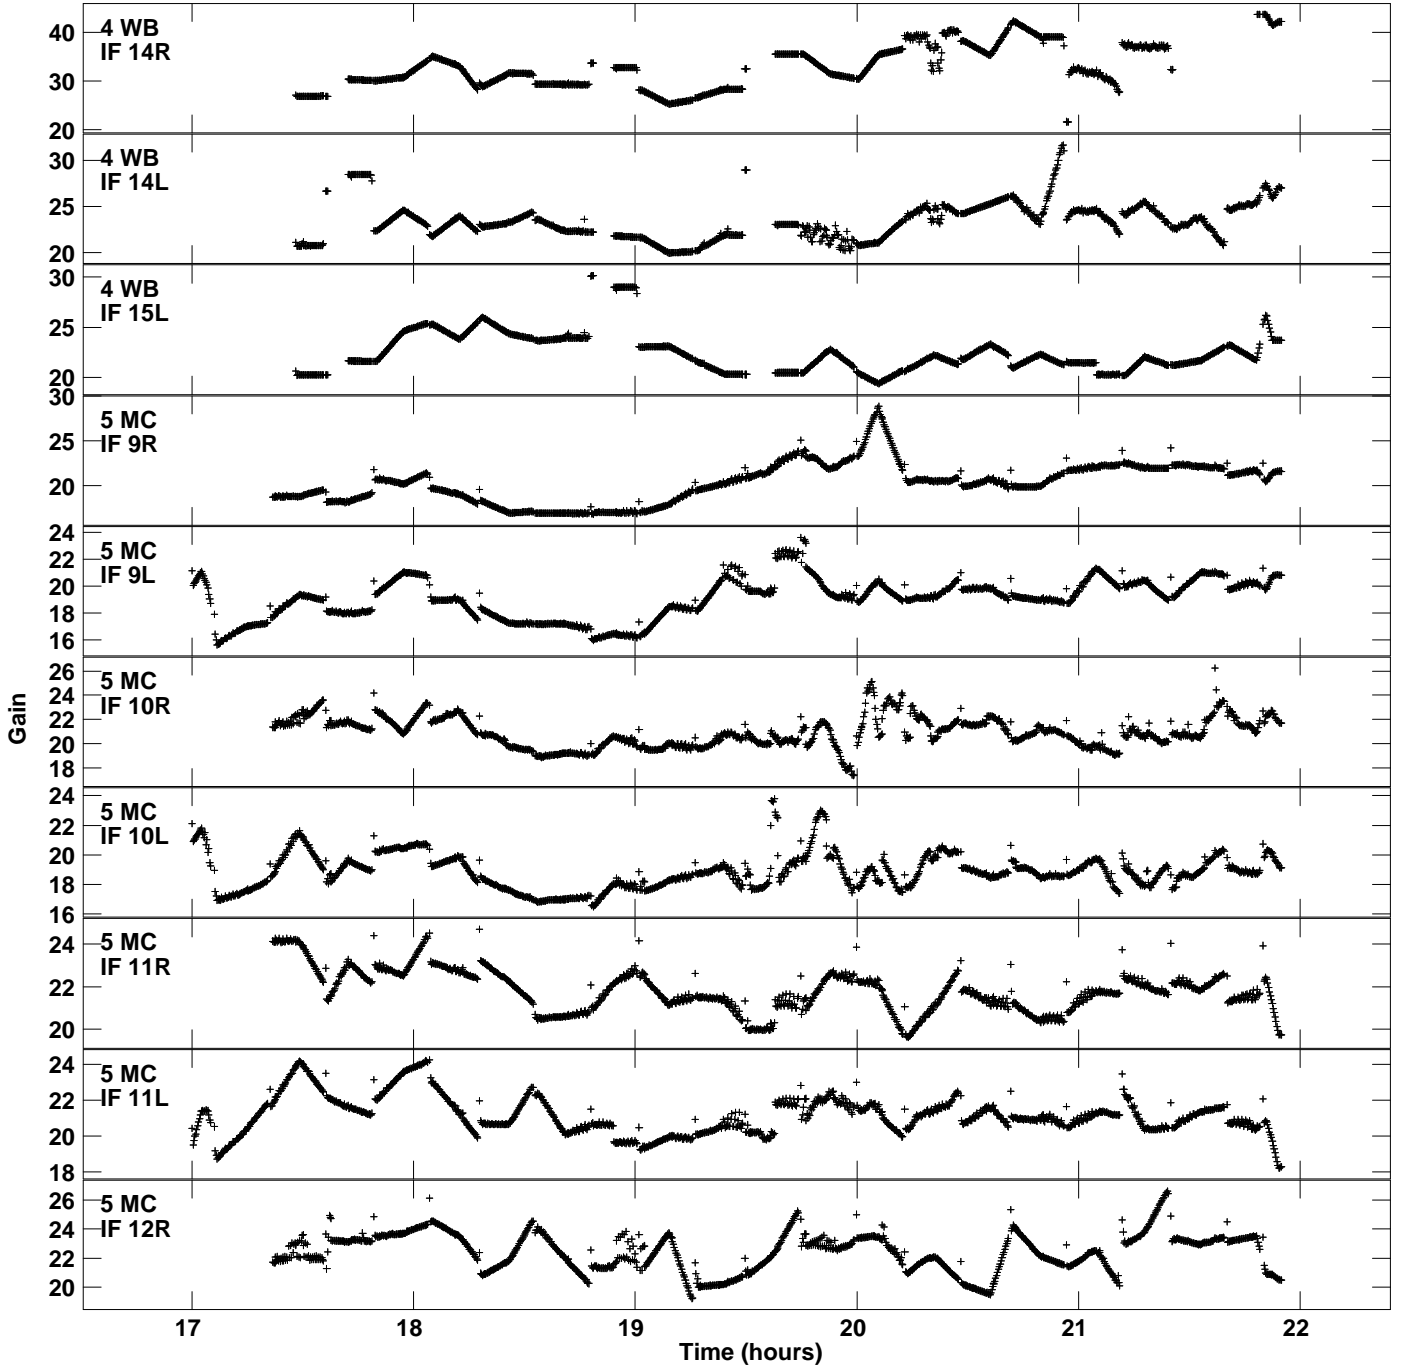

Plot file version 1 created 04-MAY-2021 16:23:31  
Gain amp vs UTC time for EK048B.TMP.1  
CL 5 Rpol & Lpol IF 1 - 16

Plot file version 2 created 04-MAY-2021 16:23:31  
Gain amp vs UTC time for EK048B.TMP.1  
CL 5 Rpol & Lpol IF 1 - 16

Plot file version 3 created 04-MAY-2021 16:23:31  
Gain amp vs UTC time for EK048B.TMP.1  
CL 5 Rpol & Lpol IF 1 - 16

Plot file version 4 created 04-MAY-2021 16:23:31  
Gain amp vs UTC time for EK048B.TMP.1  
CL 5 Rpol & Lpol IF 1 - 16

Plot file version 5 created 04-MAY-2021 16:23:31  
Gain amp vs UTC time for EK048B.TMP.1  
CL 5 Rpol & Lpol IF 1 - 16

Plot file version 6 created 04-MAY-2021 16:23:31  
Gain amp vs UTC time for EK048B.TMP.1  
CL 5 Rpol & Lpol IF 1 - 16