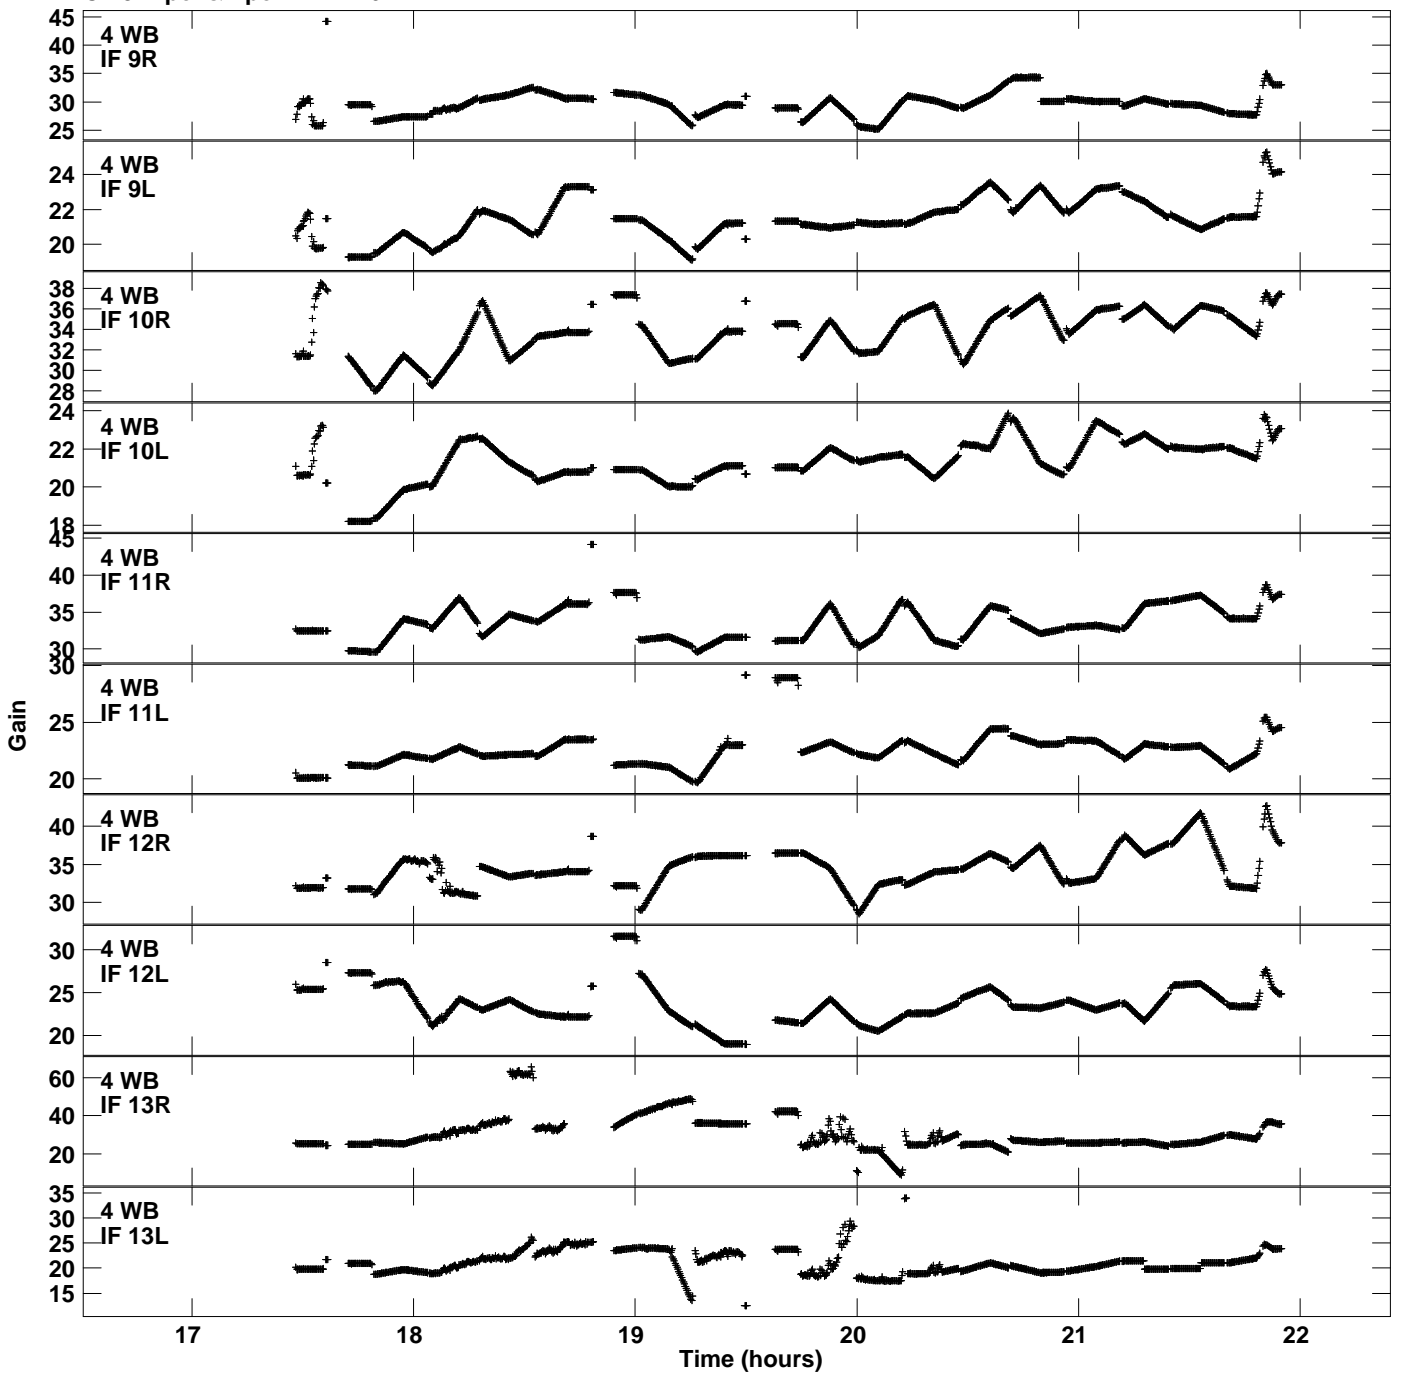

Plot file version 1 created 04-MAY-2021 16:23:31  
Gain amp vs UTC time for EK048B.TMP.1  
CL 5 Rpol & Lpol IF 1 - 16

Plot file version 2 created 04-MAY-2021 16:23:31  
Gain amp vs UTC time for EK048B.TMP.1  
CL 5 Rpol & Lpol IF 1 - 16

Plot file version 3 created 04-MAY-2021 16:23:31  
Gain amp vs UTC time for EK048B.TMP.1  
CL 5 Rpol & Lpol IF 1 - 16

Plot file version 4 created 04-MAY-2021 16:23:31  
Gain amp vs UTC time for EK048B.TMP.1  
CL 5 Rpol & Lpol IF 1 - 16

Plot file version 5 created 04-MAY-2021 16:23:31  
Gain amp vs UTC time for EK048B.TMP.1  
CL 5 Rpol & Lpol IF 1 - 16

Plot file version 6 created 04-MAY-2021 16:23:31  
Gain amp vs UTC time for EK048B.TMP.1  
CL 5 Rpol & Lpol IF 1 - 16