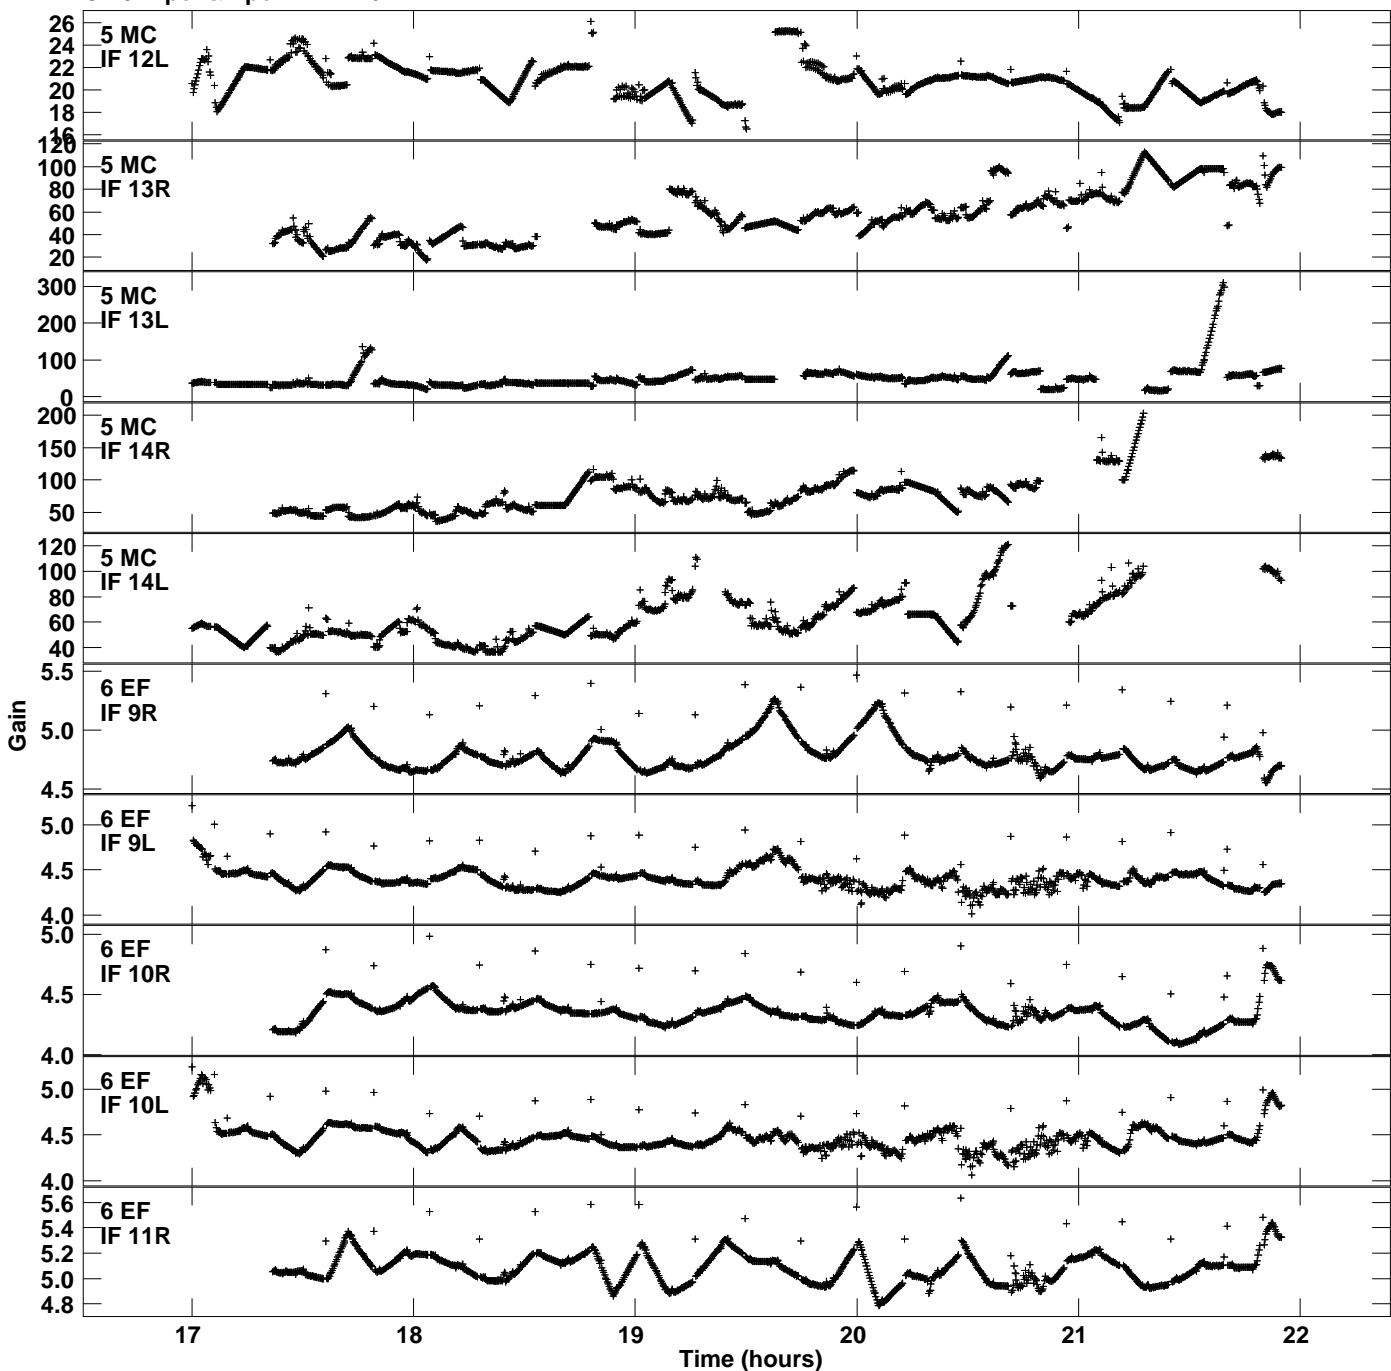

Plot file version 1 created 04-MAY-2021 16:23:31  
Gain amp vs UTC time for EK048B.TMP.1  
CL 5 Rpol & Lpol IF 1 - 16

Plot file version 2 created 04-MAY-2021 16:23:31  
Gain amp vs UTC time for EK048B.TMP.1  
CL 5 Rpol & Lpol IF 1 - 16

Plot file version 3 created 04-MAY-2021 16:23:31  
Gain amp vs UTC time for EK048B.TMP.1  
CL 5 Rpol & Lpol IF 1 - 16

Plot file version 4 created 04-MAY-2021 16:23:31  
Gain amp vs UTC time for EK048B.TMP.1  
CL 5 Rpol & Lpol IF 1 - 16

Plot file version 5 created 04-MAY-2021 16:23:31  
Gain amp vs UTC time for EK048B.TMP.1  
CL 5 Rpol & Lpol IF 1 - 16

Plot file version 6 created 04-MAY-2021 16:23:31  
Gain amp vs UTC time for EK048B.TMP.1  
CL 5 Rpol & Lpol IF 1 - 16