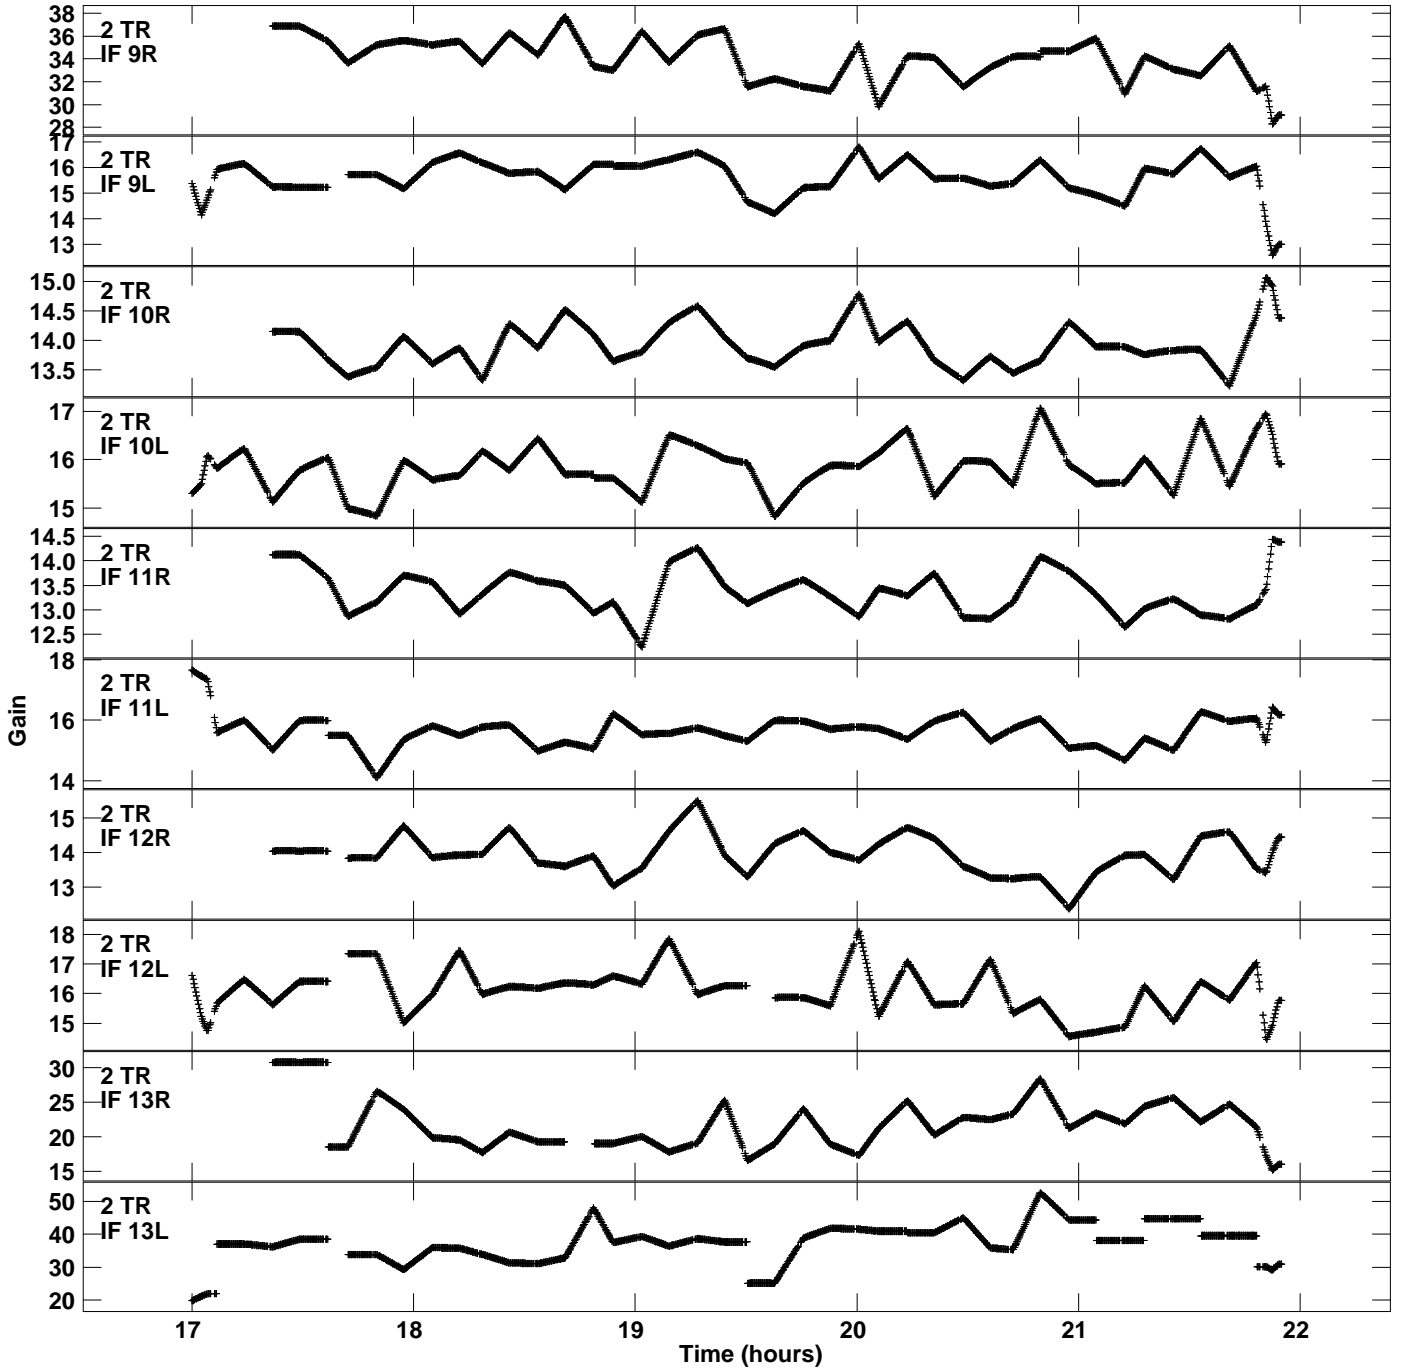

Plot file version 1 created 04-MAY-2021 16:23:31  
Gain amp vs UTC time for EK048B.TMP.1  
CL 5 Rpol & Lpol IF 1 - 16

Plot file version 2 created 04-MAY-2021 16:23:31  
Gain amp vs UTC time for EK048B.TMP.1  
CL 5 Rpol & Lpol IF 1 - 16

Plot file version 3 created 04-MAY-2021 16:23:31  
Gain amp vs UTC time for EK048B.TMP.1  
CL 5 Rpol & Lpol IF 1 - 16

Plot file version 4 created 04-MAY-2021 16:23:31  
Gain amp vs UTC time for EK048B.TMP.1  
CL 5 Rpol & Lpol IF 1 - 16

Plot file version 5 created 04-MAY-2021 16:23:31  
Gain amp vs UTC time for EK048B.TMP.1  
CL 5 Rpol & Lpol IF 1 - 16

Plot file version 6 created 04-MAY-2021 16:23:31  
Gain amp vs UTC time for EK048B.TMP.1  
CL 5 Rpol & Lpol IF 1 - 16