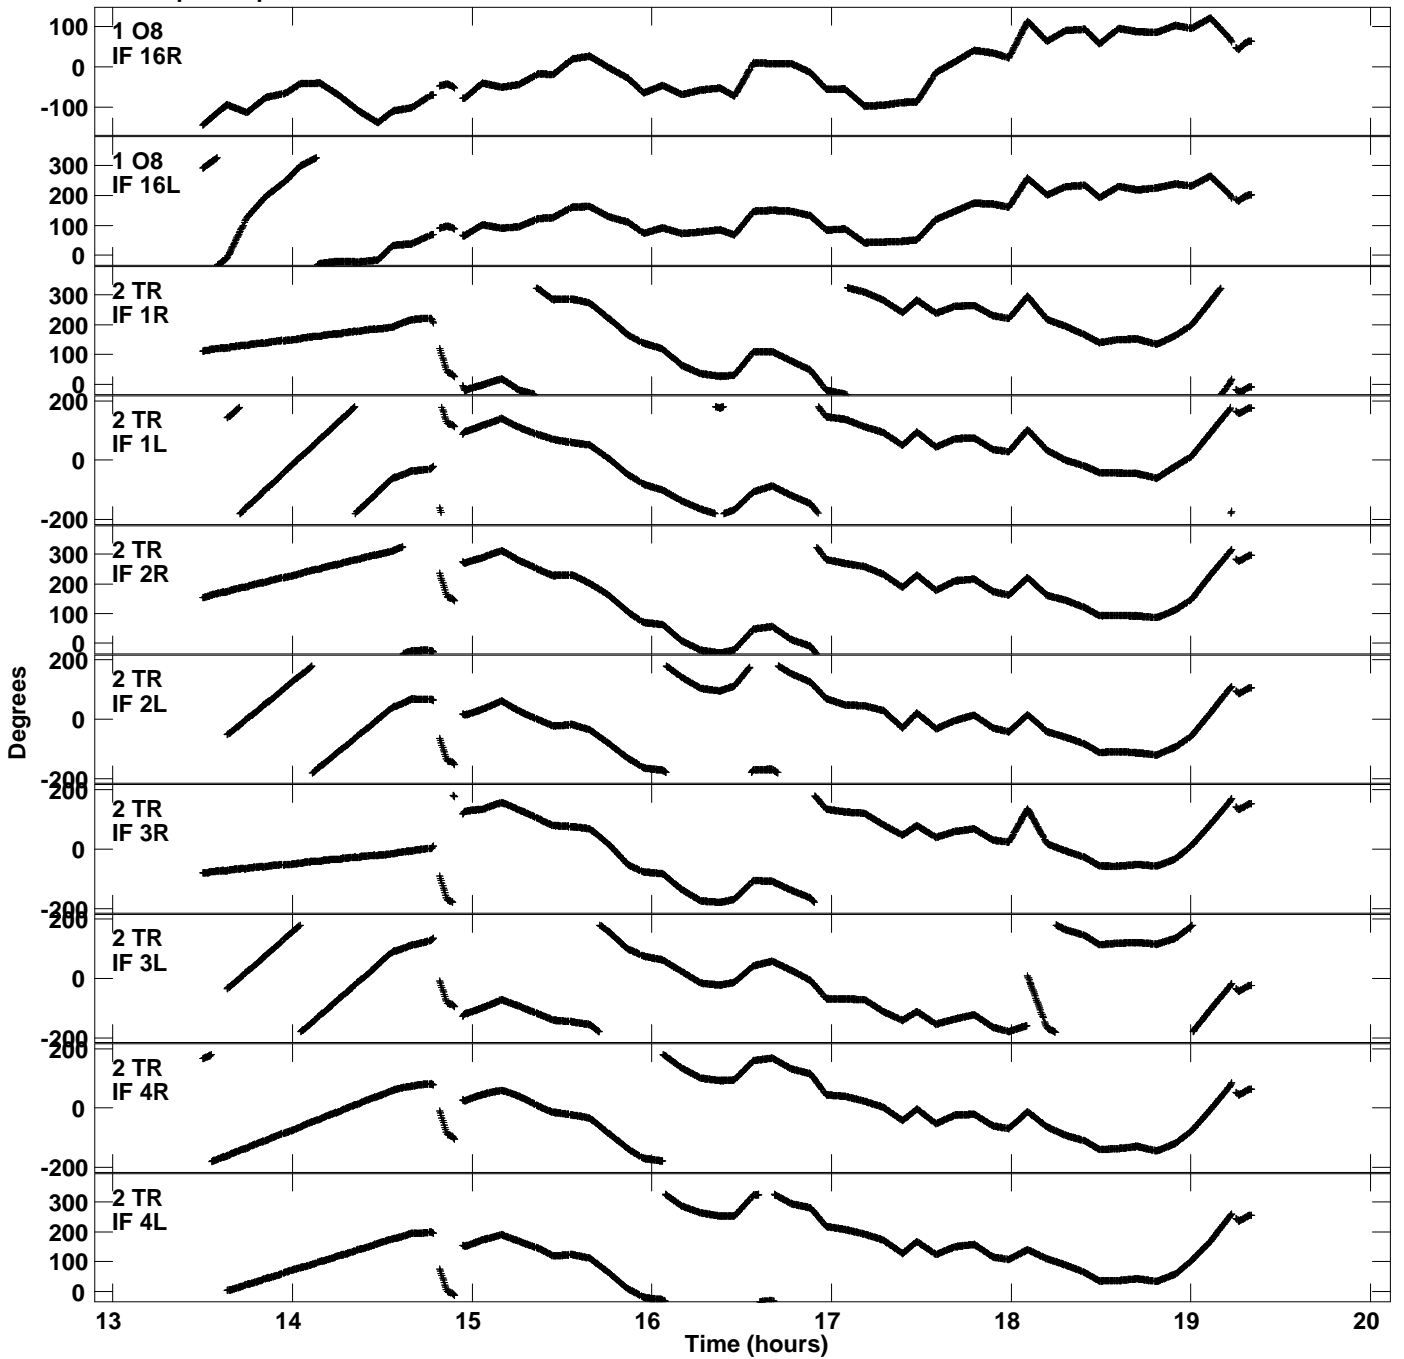

Plot file version 1 created 30-APR-2021 14:14:37  
Gain phs vs UTC time for EK048E.UVDATA.1  
CL 3 Rpol & Lpol IF 1 - 16

Plot file version 2 created 30-APR-2021 14:14:37  
Gain phs vs UTC time for EK048E.UVDATA.1  
CL 3 Rpol & Lpol IF 1 - 16

Plot file version 3 created 30-APR-2021 14:14:37  
Gain phs vs UTC time for EK048E.UVDATA.1  
CL 3 Rpol & Lpol IF 1 - 16

Plot file version 4 created 30-APR-2021 14:14:37  
Gain phs vs UTC time for EK048E.UVDATA.1  
CL 3 Rpol & Lpol IF 1 - 16

Plot file version 5 created 30-APR-2021 14:14:37  
Gain phs vs UTC time for EK048E.UVDATA.1  
CL 3 Rpol & Lpol IF 1 - 16

Plot file version 6 created 30-APR-2021 14:14:37  
Gain phs vs UTC time for EK048E.UVDATA.1  
CL 3 Rpol & Lpol IF 1 - 16

Plot file version 7 created 30-APR-2021 14:14:37  
Gain phs vs UTC time for EK048E.UVDATA.1  
CL 3 Rpol & Lpol IF 1 - 16

Plot file version 8 created 30-APR-2021 14:14:37  
Gain phs vs UTC time for EK048E.UVDATA.1  
CL 3 Rpol & Lpol IF 1 - 16