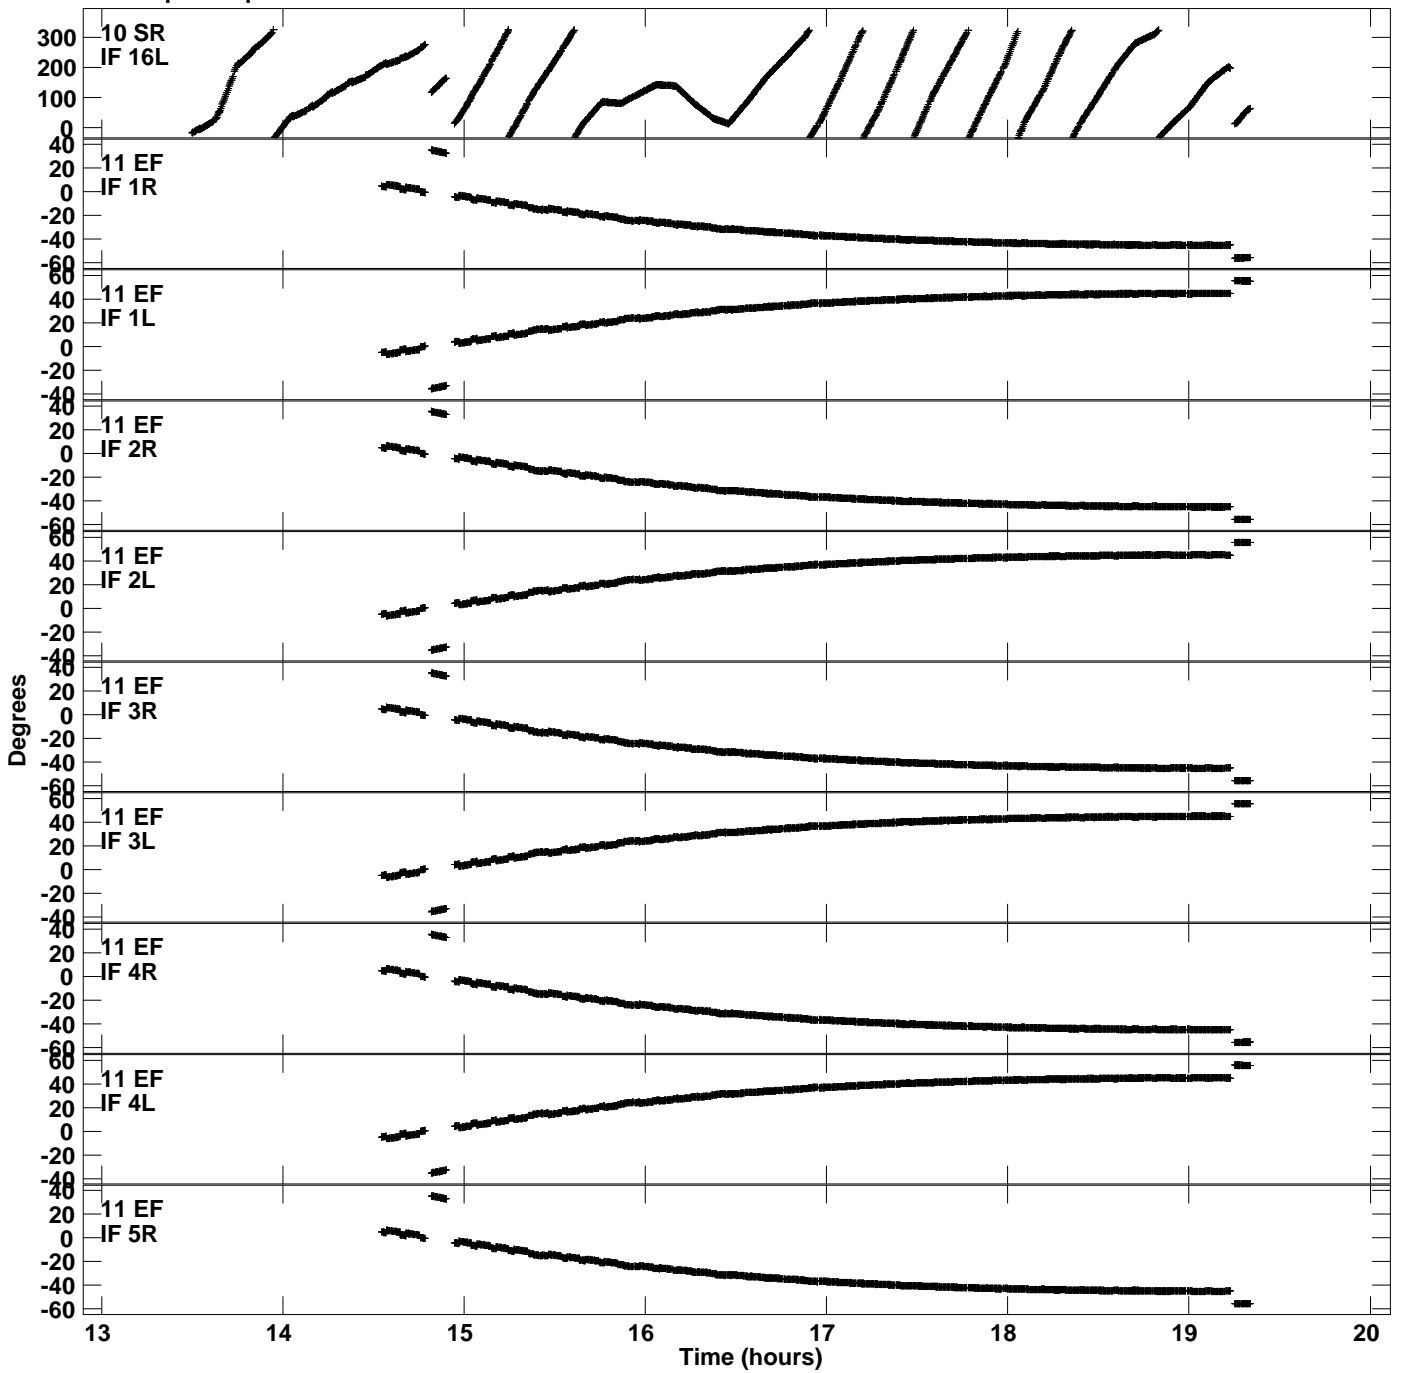

Plot file version 16 created 30-APR-2021 14:14:37
Gain phs vs UTC time for EK048E.UVDATA.1
CL 3 Rpol & Lpol IF 1 - 16