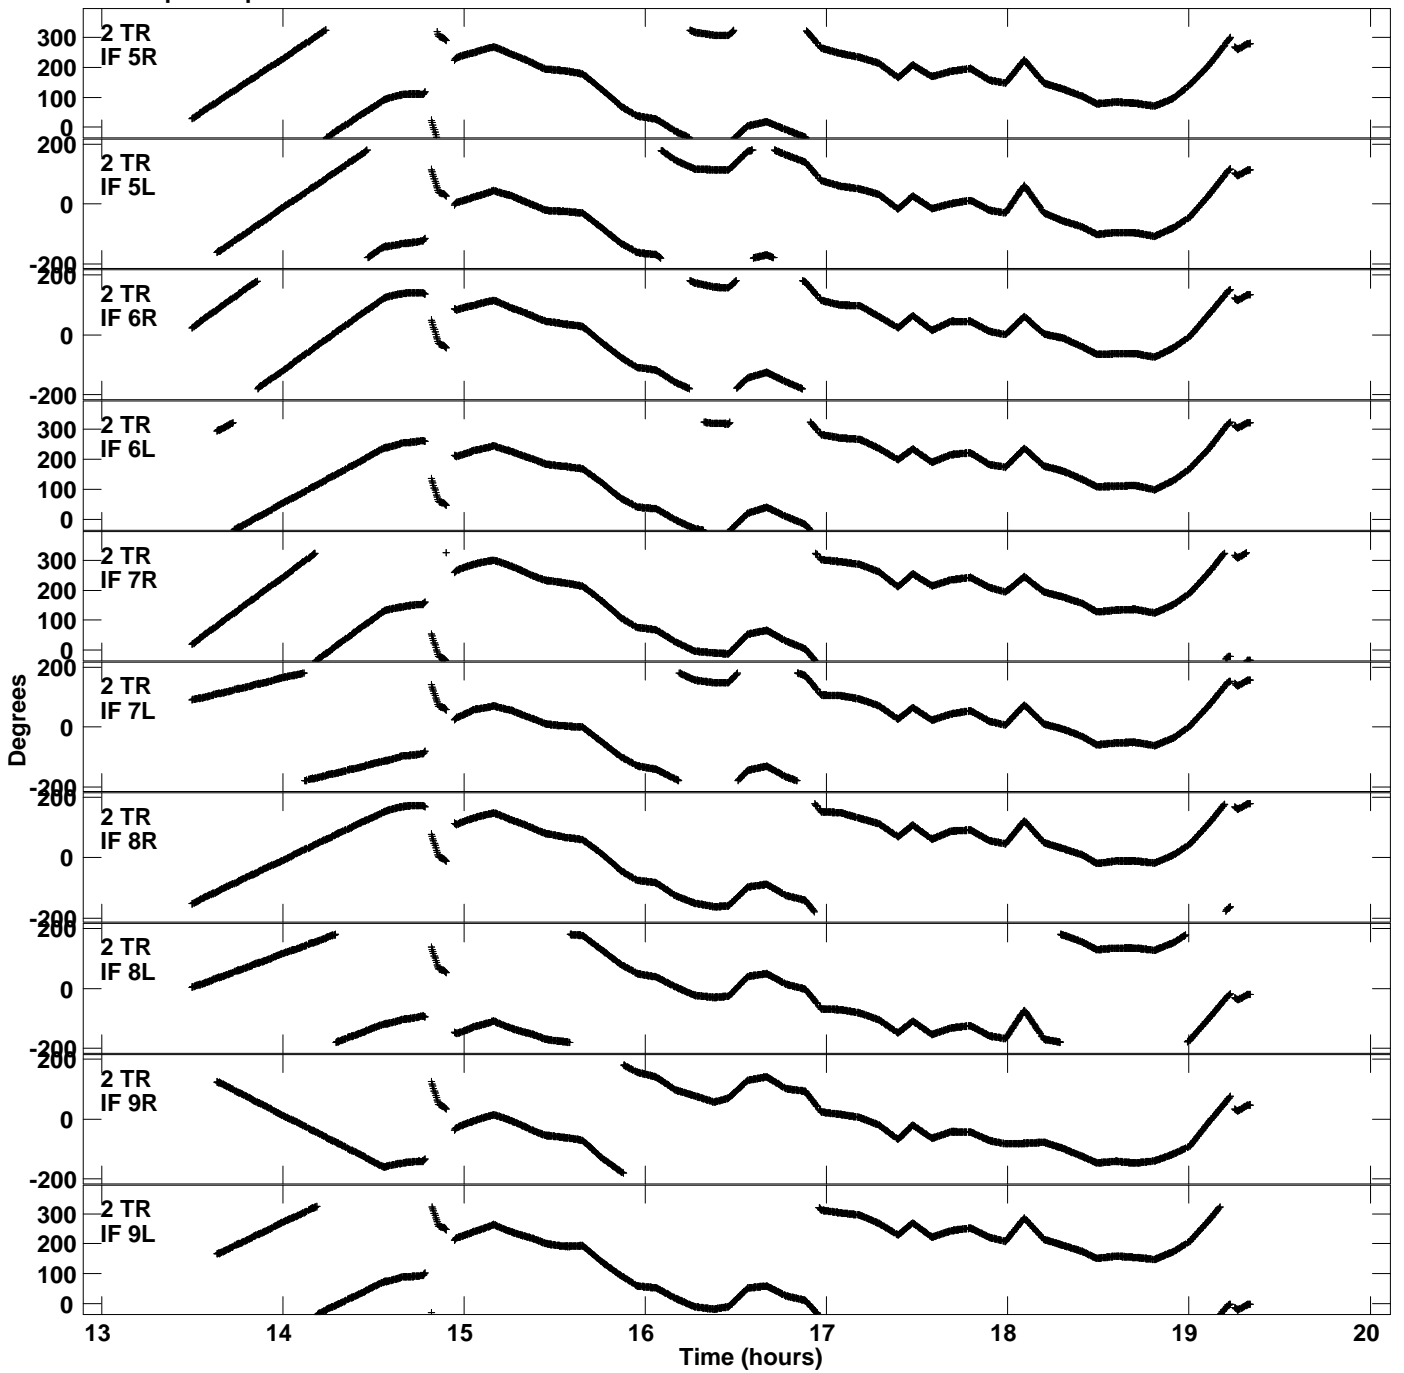

Plot file version 1 created 30-APR-2021 14:14:37  
Gain phs vs UTC time for EK048E.UVDATA.1  
CL 3 Rpol & Lpol IF 1 - 16

Plot file version 2 created 30-APR-2021 14:14:37  
Gain phs vs UTC time for EK048E.UVDATA.1  
CL 3 Rpol & Lpol IF 1 - 16

Plot file version 3 created 30-APR-2021 14:14:37  
Gain phs vs UTC time for EK048E.UVDATA.1  
CL 3 Rpol & Lpol IF 1 - 16

Plot file version 4 created 30-APR-2021 14:14:37  
Gain phs vs UTC time for EK048E.UVDATA.1  
CL 3 Rpol & Lpol IF 1 - 16

Plot file version 5 created 30-APR-2021 14:14:37  
Gain phs vs UTC time for EK048E.UVDATA.1  
CL 3 Rpol & Lpol IF 1 - 16

Plot file version 6 created 30-APR-2021 14:14:37  
Gain phs vs UTC time for EK048E.UVDATA.1  
CL 3 Rpol & Lpol IF 1 - 16

Plot file version 7 created 30-APR-2021 14:14:37  
Gain phs vs UTC time for EK048E.UVDATA.1  
CL 3 Rpol & Lpol IF 1 - 16

Plot file version 8 created 30-APR-2021 14:14:37  
Gain phs vs UTC time for EK048E.UVDATA.1  
CL 3 Rpol & Lpol IF 1 - 16