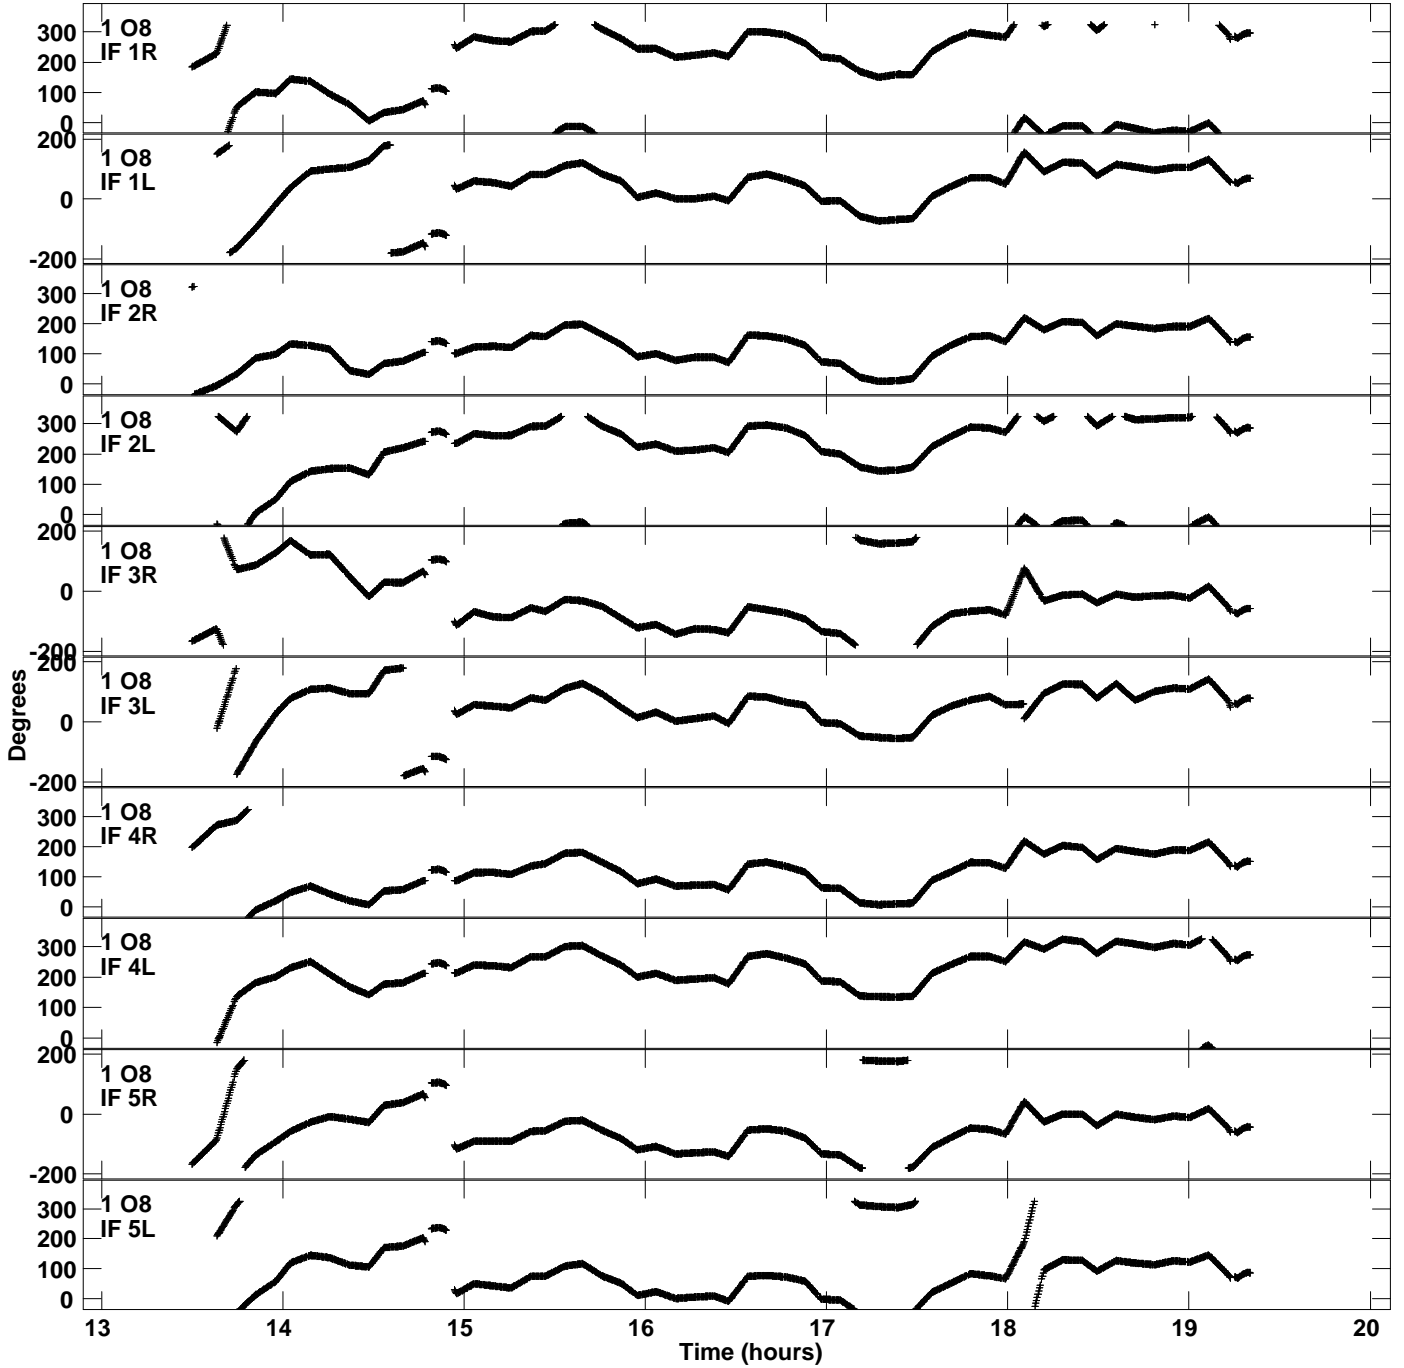

Plot file version 1 created 30-APR-2021 14:14:37  
Gain phs vs UTC time for EK048E.UVDATA.1  
CL 3 Rpol & Lpol IF 1 - 16

Plot file version 2 created 30-APR-2021 14:14:37  
Gain phs vs UTC time for EK048E.UVDATA.1  
CL 3 Rpol & Lpol IF 1 - 16

Plot file version 3 created 30-APR-2021 14:14:37  
Gain phs vs UTC time for EK048E.UVDATA.1  
CL 3 Rpol & Lpol IF 1 - 16

Plot file version 4 created 30-APR-2021 14:14:37  
Gain phs vs UTC time for EK048E.UVDATA.1  
CL 3 Rpol & Lpol IF 1 - 16

Plot file version 5 created 30-APR-2021 14:14:37  
Gain phs vs UTC time for EK048E.UVDATA.1  
CL 3 Rpol & Lpol IF 1 - 16

Plot file version 6 created 30-APR-2021 14:14:37  
Gain phs vs UTC time for EK048E.UVDATA.1  
CL 3 Rpol & Lpol IF 1 - 16

Plot file version 7 created 30-APR-2021 14:14:37  
Gain phs vs UTC time for EK048E.UVDATA.1  
CL 3 Rpol & Lpol IF 1 - 16

Plot file version 8 created 30-APR-2021 14:14:37  
Gain phs vs UTC time for EK048E.UVDATA.1  
CL 3 Rpol & Lpol IF 1 - 16