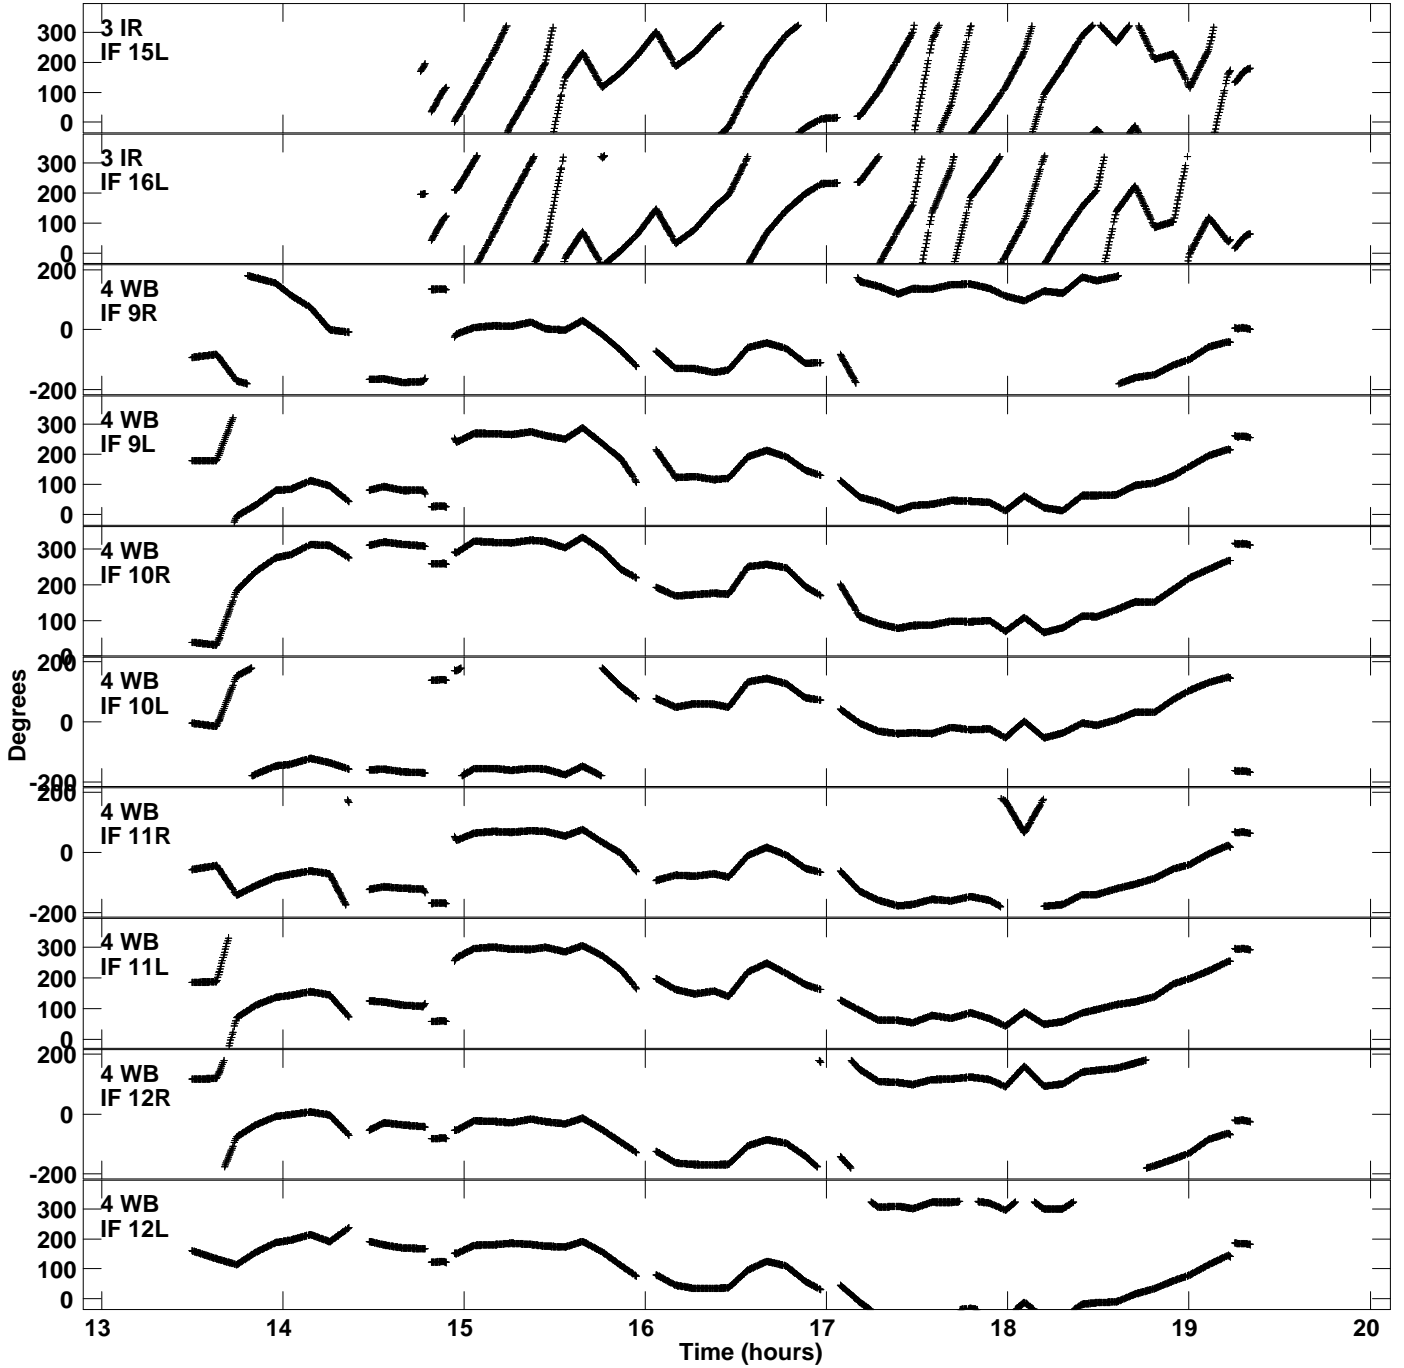

Plot file version 3 created 30-APR-2021 14:14:37  
Gain phs vs UTC time for EK048E.UVDATA.1  
CL 3 Rpol & Lpol IF 1 - 16

Plot file version 4 created 30-APR-2021 14:14:37  
Gain phs vs UTC time for EK048E.UVDATA.1  
CL 3 Rpol & Lpol IF 1 - 16

Plot file version 5 created 30-APR-2021 14:14:37  
Gain phs vs UTC time for EK048E.UVDATA.1  
CL 3 Rpol & Lpol IF 1 - 16

Plot file version 6 created 30-APR-2021 14:14:37  
Gain phs vs UTC time for EK048E.UVDATA.1  
CL 3 Rpol & Lpol IF 1 - 16

Plot file version 7 created 30-APR-2021 14:14:37  
Gain phs vs UTC time for EK048E.UVDATA.1  
CL 3 Rpol & Lpol IF 1 - 16

Plot file version 8 created 30-APR-2021 14:14:37  
Gain phs vs UTC time for EK048E.UVDATA.1  
CL 3 Rpol & Lpol IF 1 - 16