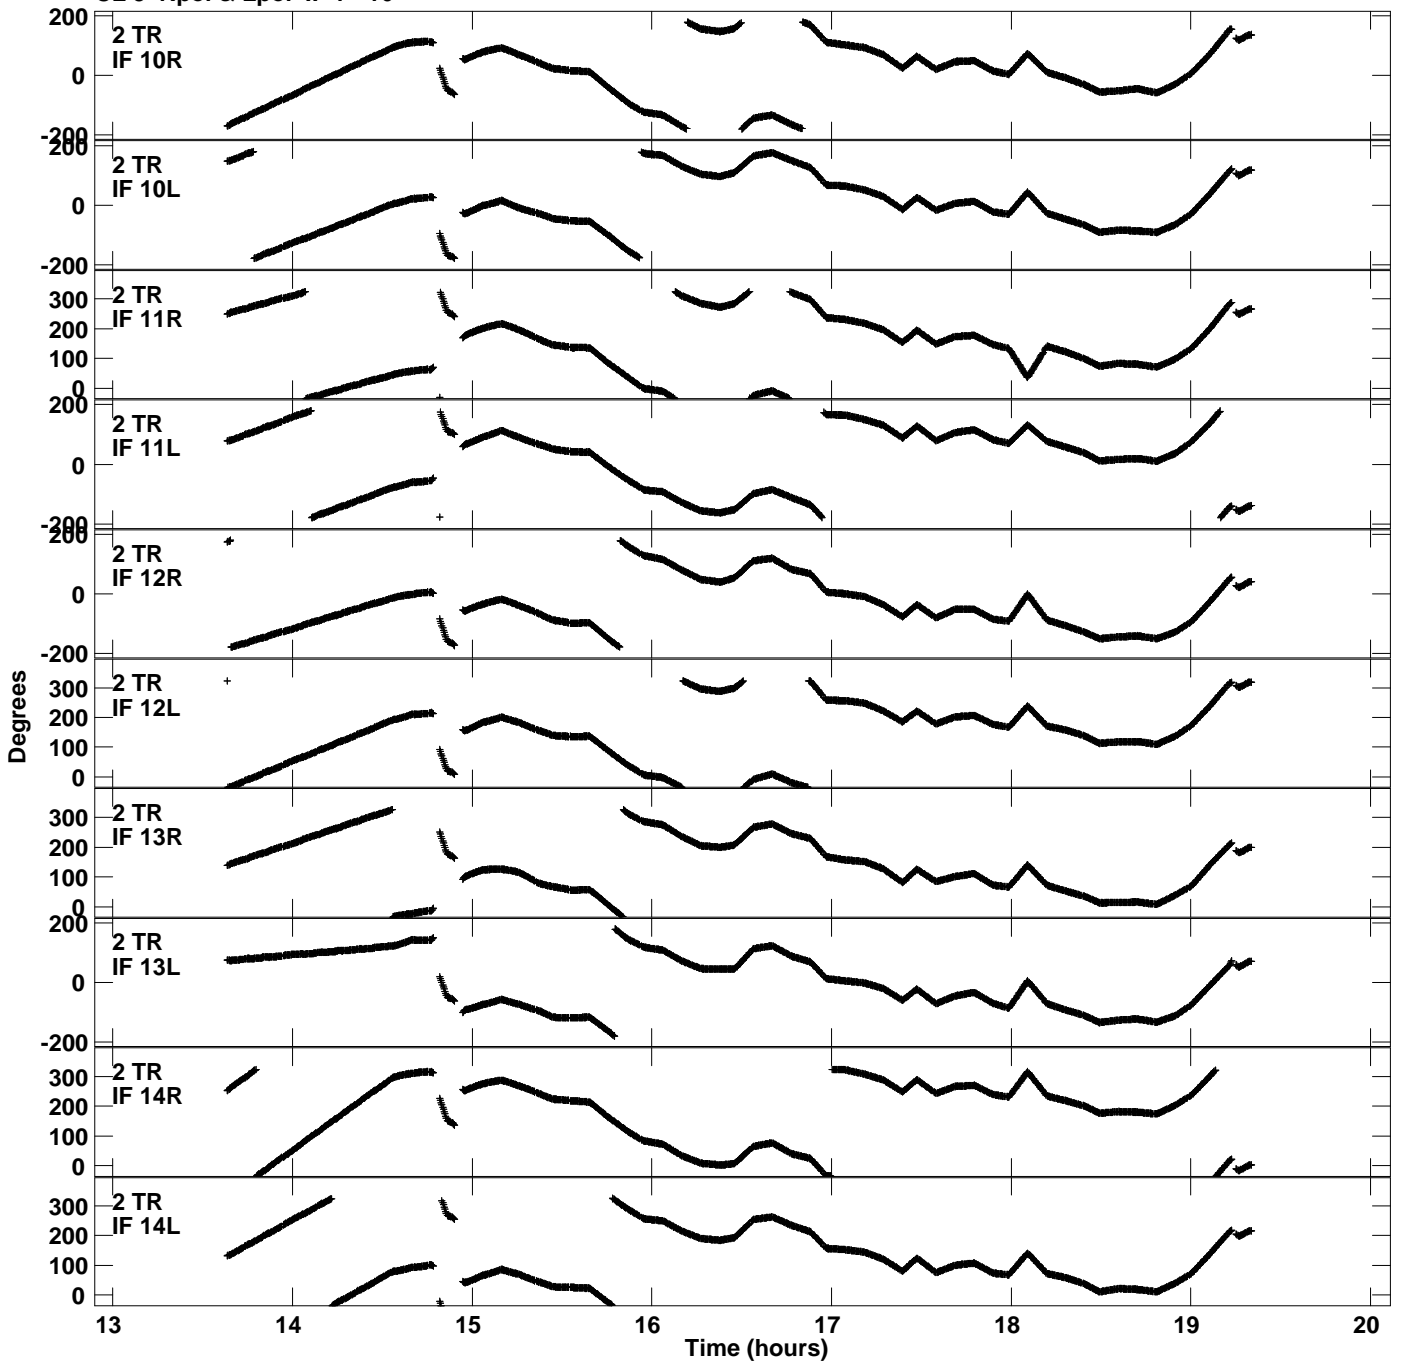

Plot file version 6 created 30-APR-2021 14:14:37
Gain phs vs UTC time for EK048E.UVDATA.1
CL 3 Rpol & Lpol IF 1 - 16