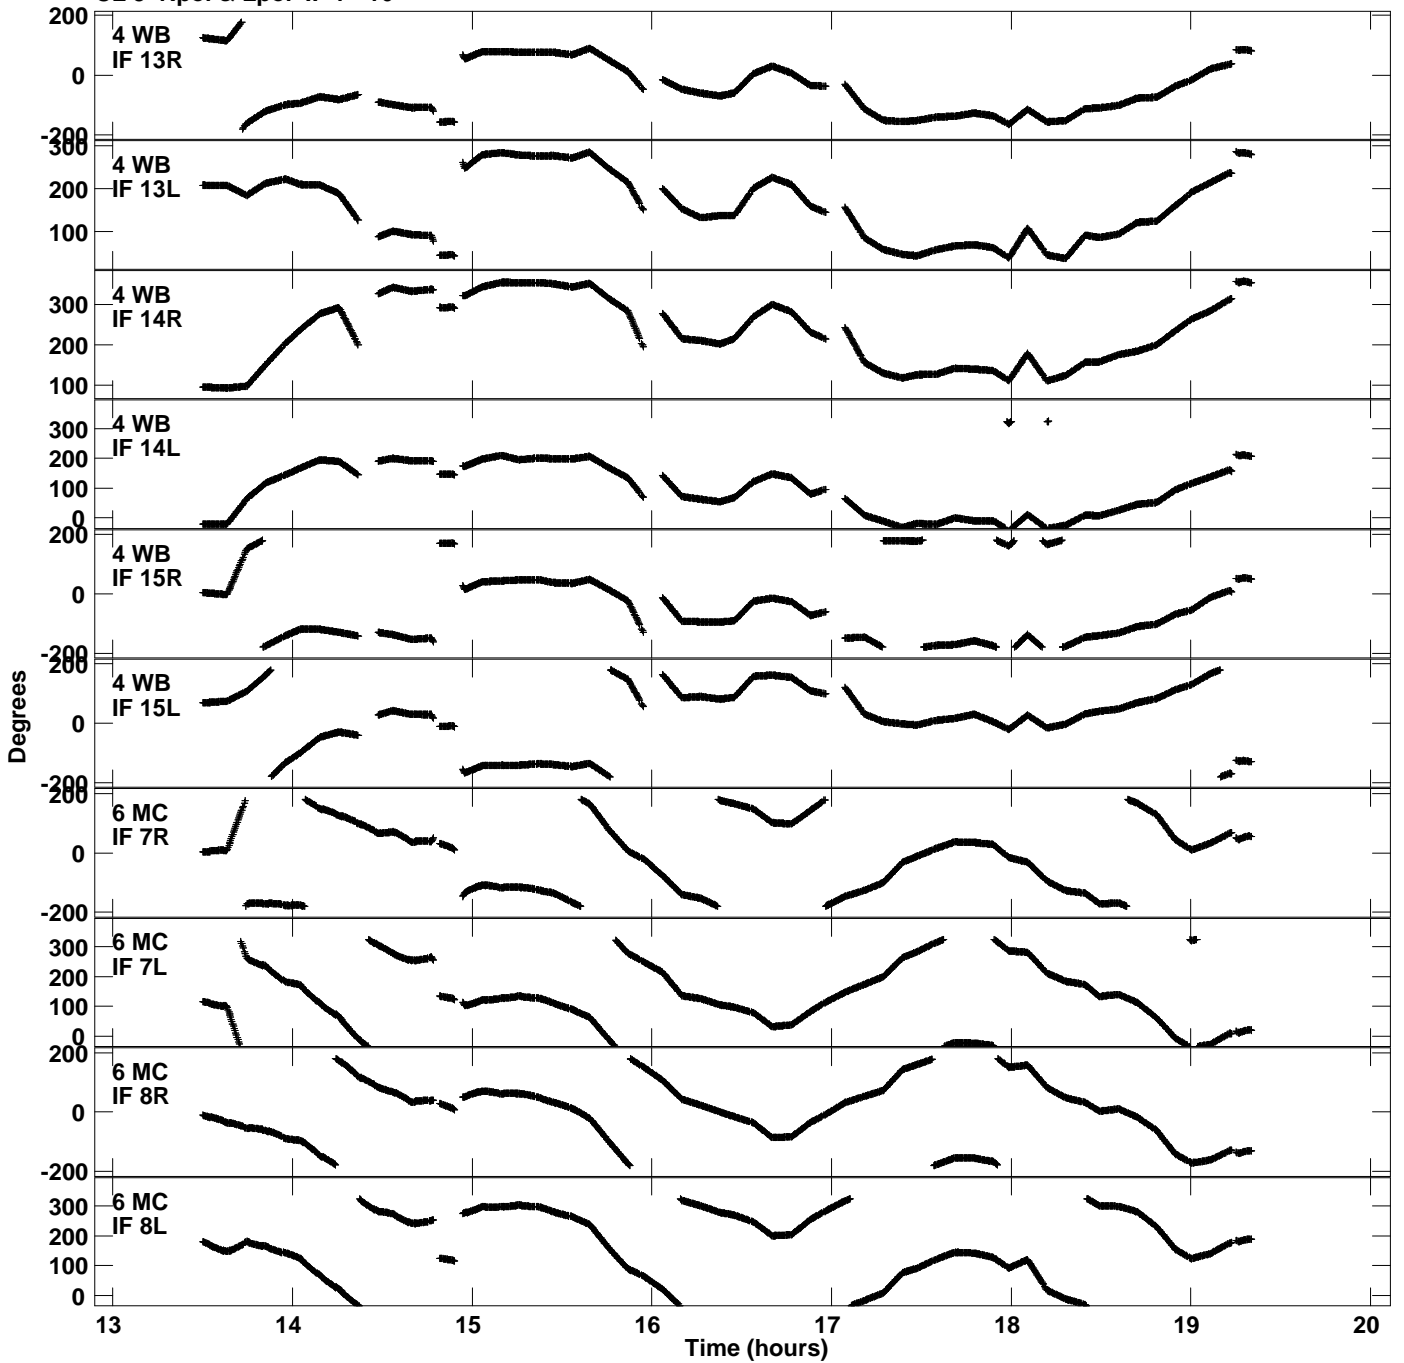

Plot file version 9 created 30-APR-2021 14:14:37
Gain phs vs UTC time for EK048E.UVDATA.1
CL 3 Rpol & Lpol IF 1 - 16