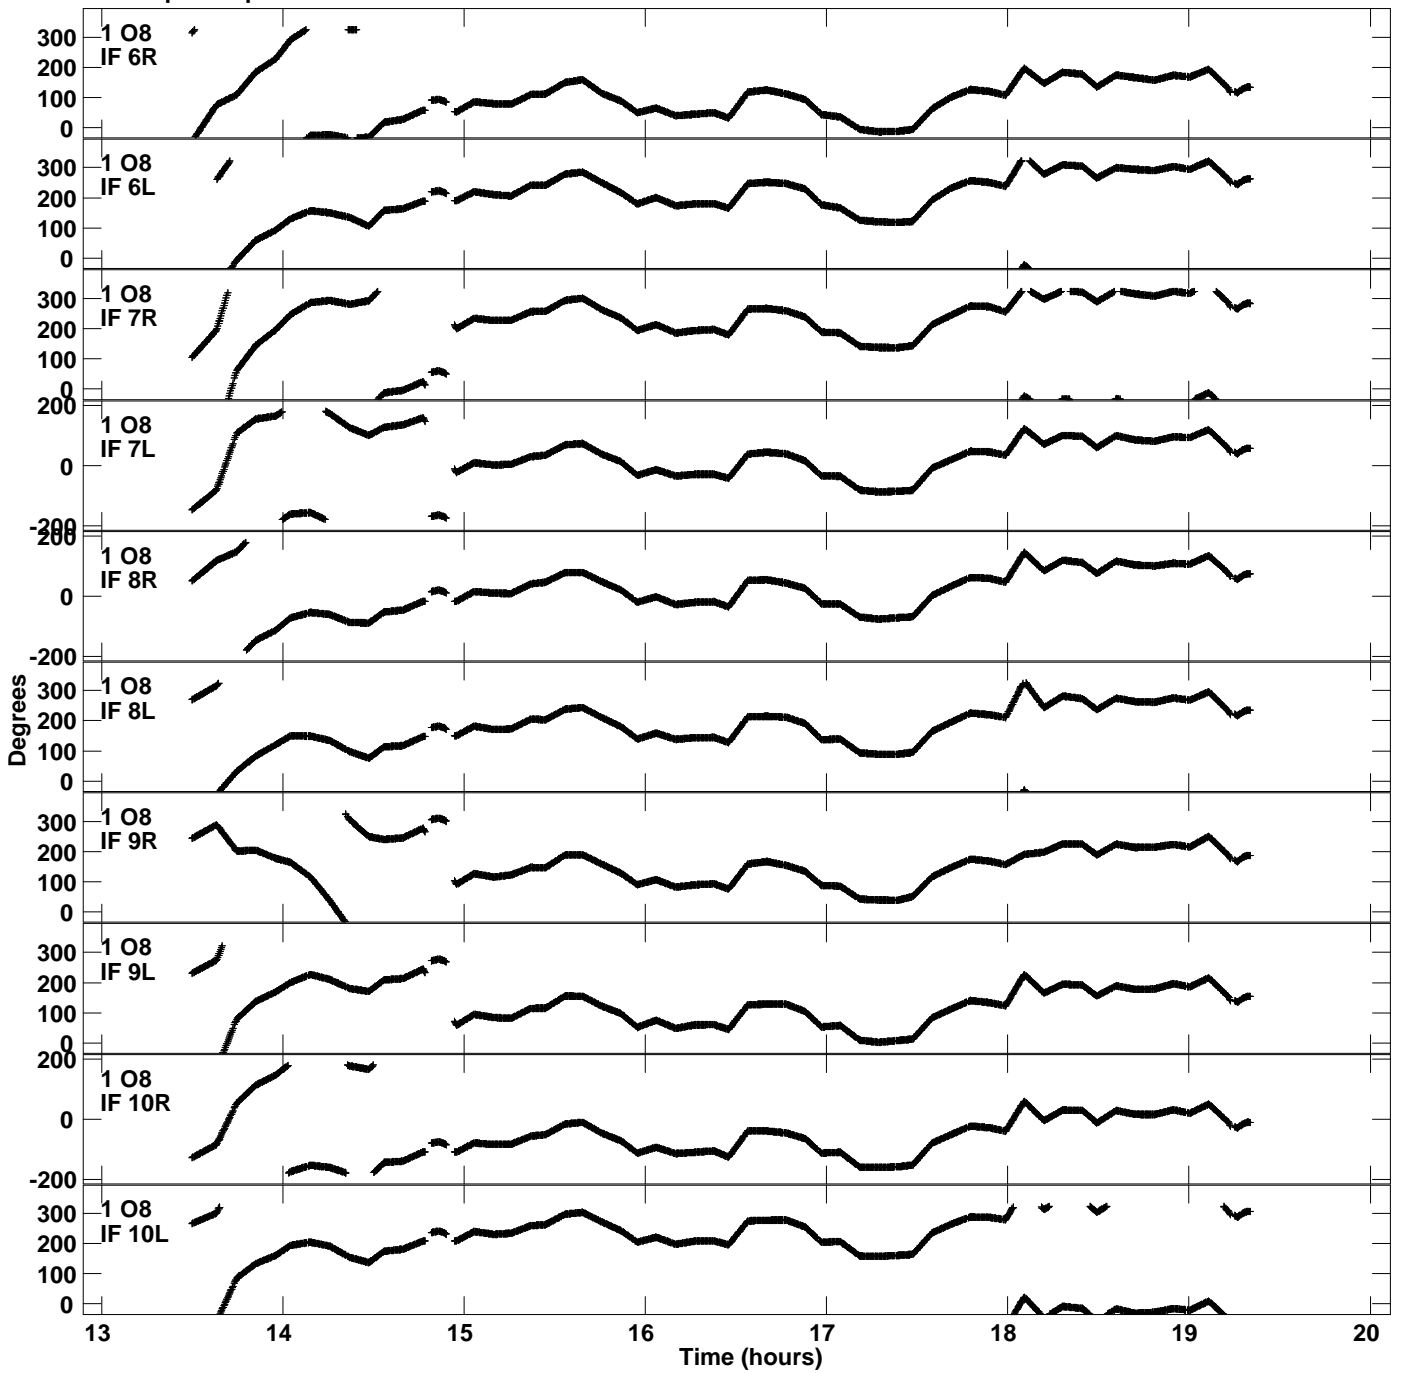

Plot file version 1 created 30-APR-2021 14:14:37  
Gain phs vs UTC time for EK048E.UVDATA.1  
CL 3 Rpol & Lpol IF 1 - 16

Plot file version 2 created 30-APR-2021 14:14:37  
Gain phs vs UTC time for EK048E.UVDATA.1  
CL 3 Rpol & Lpol IF 1 - 16

Plot file version 3 created 30-APR-2021 14:14:37  
Gain phs vs UTC time for EK048E.UVDATA.1  
CL 3 Rpol & Lpol IF 1 - 16

Plot file version 4 created 30-APR-2021 14:14:37  
Gain phs vs UTC time for EK048E.UVDATA.1  
CL 3 Rpol & Lpol IF 1 - 16

Plot file version 5 created 30-APR-2021 14:14:37  
Gain phs vs UTC time for EK048E.UVDATA.1  
CL 3 Rpol & Lpol IF 1 - 16

Plot file version 6 created 30-APR-2021 14:14:37  
Gain phs vs UTC time for EK048E.UVDATA.1  
CL 3 Rpol & Lpol IF 1 - 16

Plot file version 7 created 30-APR-2021 14:14:37  
Gain phs vs UTC time for EK048E.UVDATA.1  
CL 3 Rpol & Lpol IF 1 - 16

Plot file version 8 created 30-APR-2021 14:14:37  
Gain phs vs UTC time for EK048E.UVDATA.1  
CL 3 Rpol & Lpol IF 1 - 16