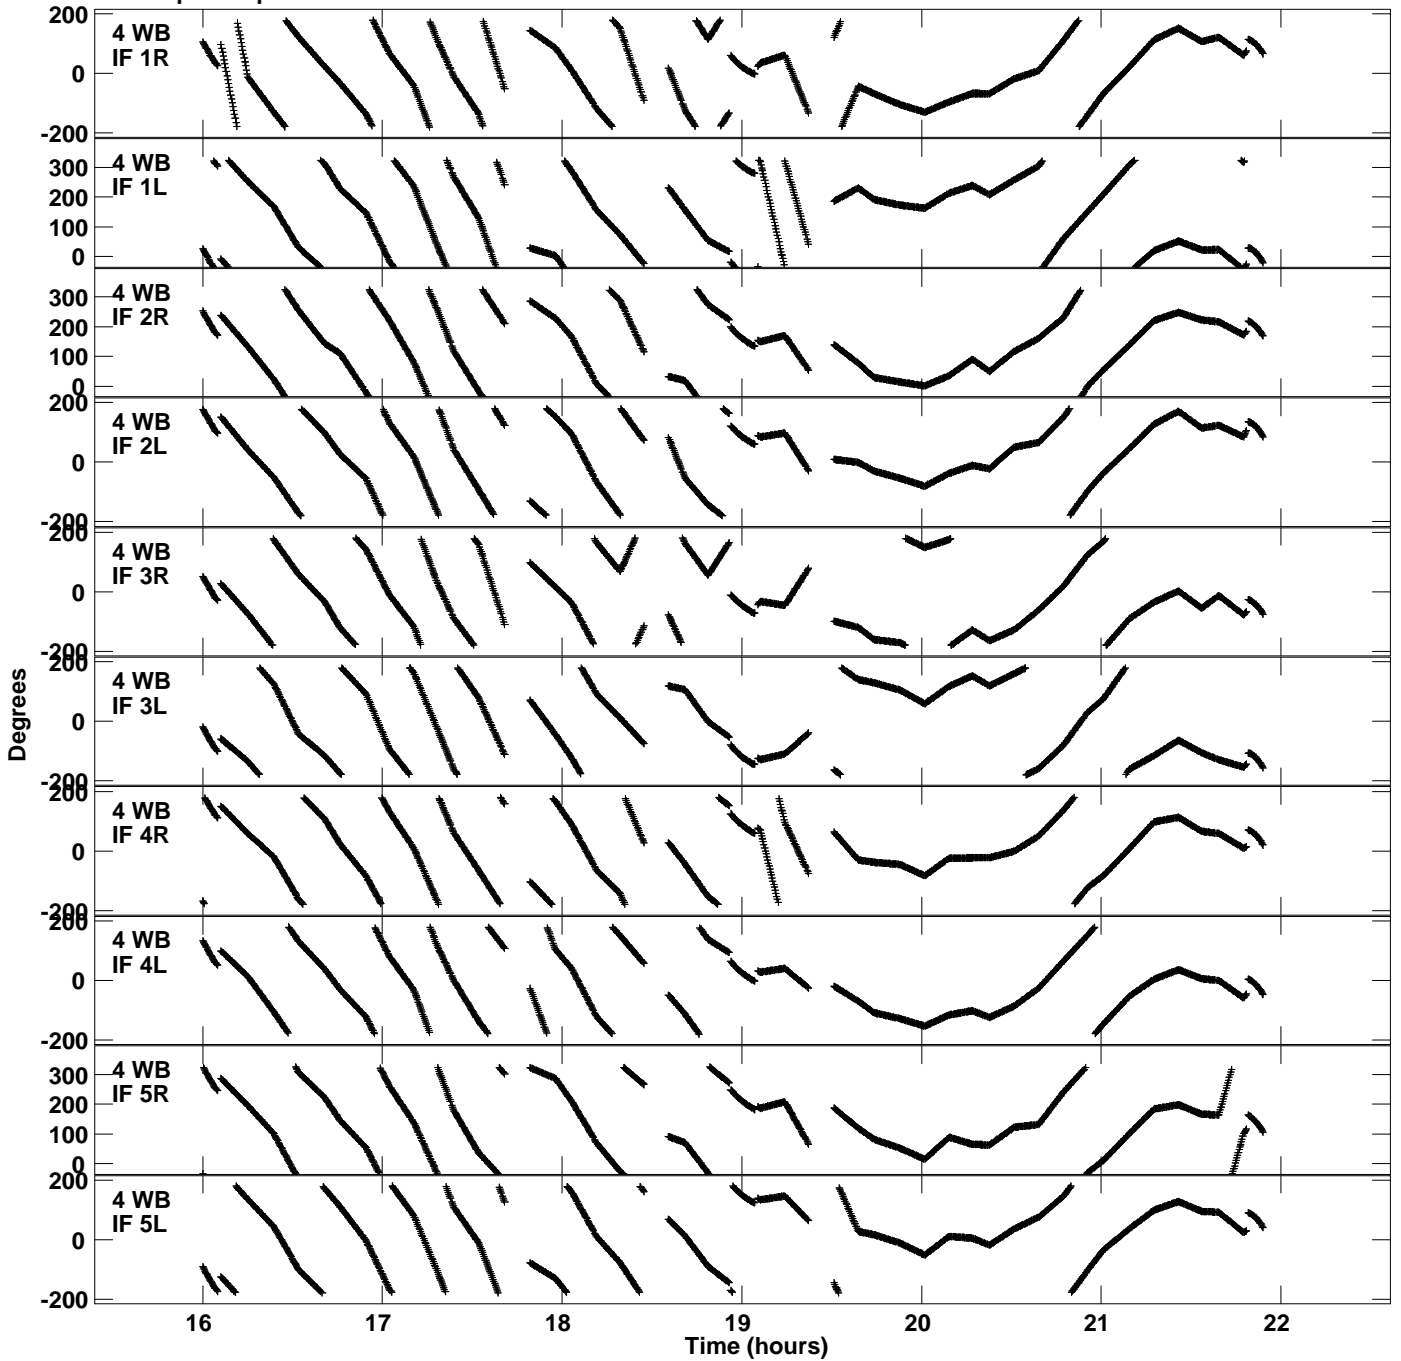

Plot file version 1 created 04-JUN-2021 12:09:41  
Gain phs vs UTC time for EK048F\_2.UVDATA.1  
CL 4 Rpol & Lpol IF 1 - 8

Plot file version 2 created 04-JUN-2021 12:09:41  
Gain phs vs UTC time for EK048F\_2.UVDATA.1  
CL 4 Rpol & Lpol IF 1 - 8

Plot file version 3 created 04-JUN-2021 12:09:41  
Gain phs vs UTC time for EK048F\_2.UVDATA.1  
CL 4 Rpol & Lpol IF 1 - 8

Plot file version 4 created 04-JUN-2021 12:09:41  
Gain phs vs UTC time for EK048F\_2.UVDATA.1  
CL 4 Rpol & Lpol IF 1 - 8

Plot file version 5 created 04-JUN-2021 12:09:41  
Gain phs vs UTC time for EK048F\_2.UVDATA.1  
CL 4 Rpol & Lpol IF 1 - 8

Plot file version 6 created 04-JUN-2021 12:09:41  
Gain phs vs UTC time for EK048F\_2.UVDATA.1  
CL 4 Rpol & Lpol IF 1 - 8

Plot file version 7 created 04-JUN-2021 12:09:41  
Gain phs vs UTC time for EK048F\_2.UVDATA.1  
CL 4 Rpol & Lpol IF 1 - 8

Plot file version 8 created 04-JUN-2021 12:09:41  
Gain phs vs UTC time for EK048F\_2.UVDATA.1  
CL 4 Rpol & Lpol IF 1 - 8