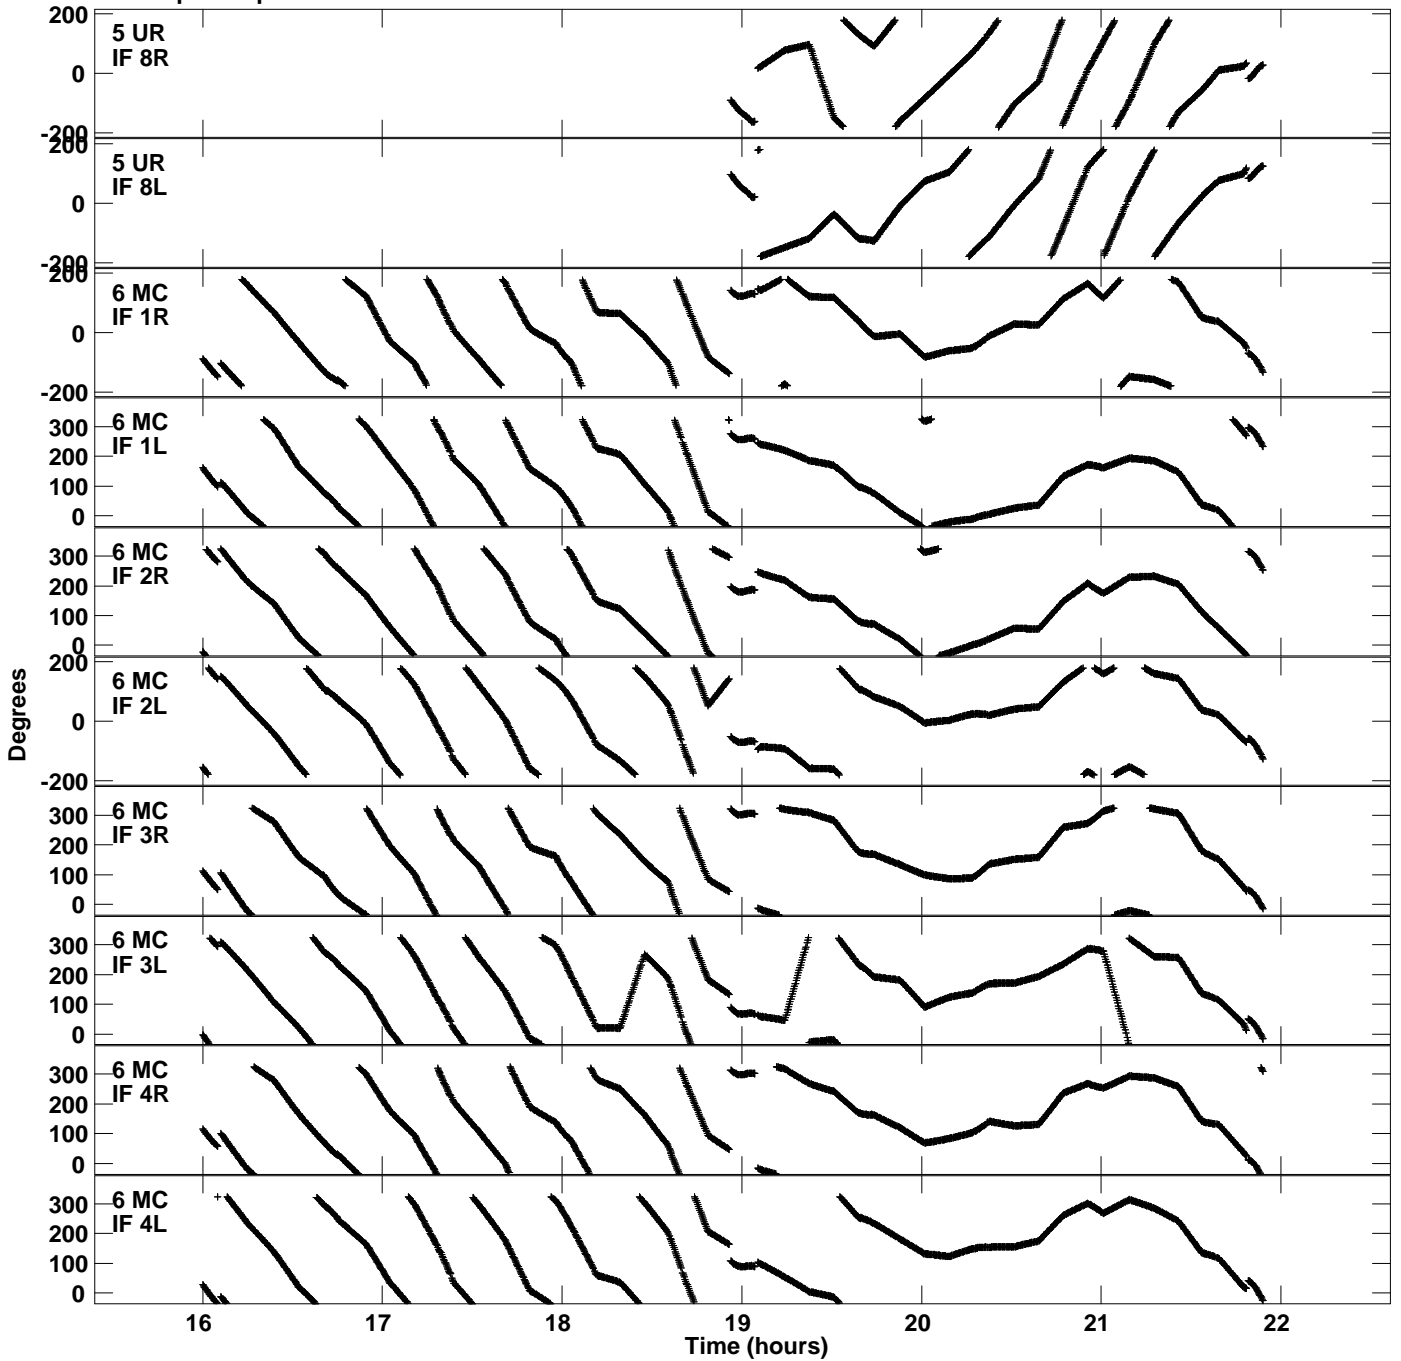

Plot file version 5 created 04-JUN-2021 12:09:41  
Gain phs vs UTC time for EK048F\_2.UVDATA.1  
CL 4 Rpol & Lpol IF 1 - 8

Plot file version 6 created 04-JUN-2021 12:09:41  
Gain phs vs UTC time for EK048F\_2.UVDATA.1  
CL 4 Rpol & Lpol IF 1 - 8

Plot file version 7 created 04-JUN-2021 12:09:41  
Gain phs vs UTC time for EK048F\_2.UVDATA.1  
CL 4 Rpol & Lpol IF 1 - 8

Plot file version 8 created 04-JUN-2021 12:09:41  
Gain phs vs UTC time for EK048F\_2.UVDATA.1  
CL 4 Rpol & Lpol IF 1 - 8