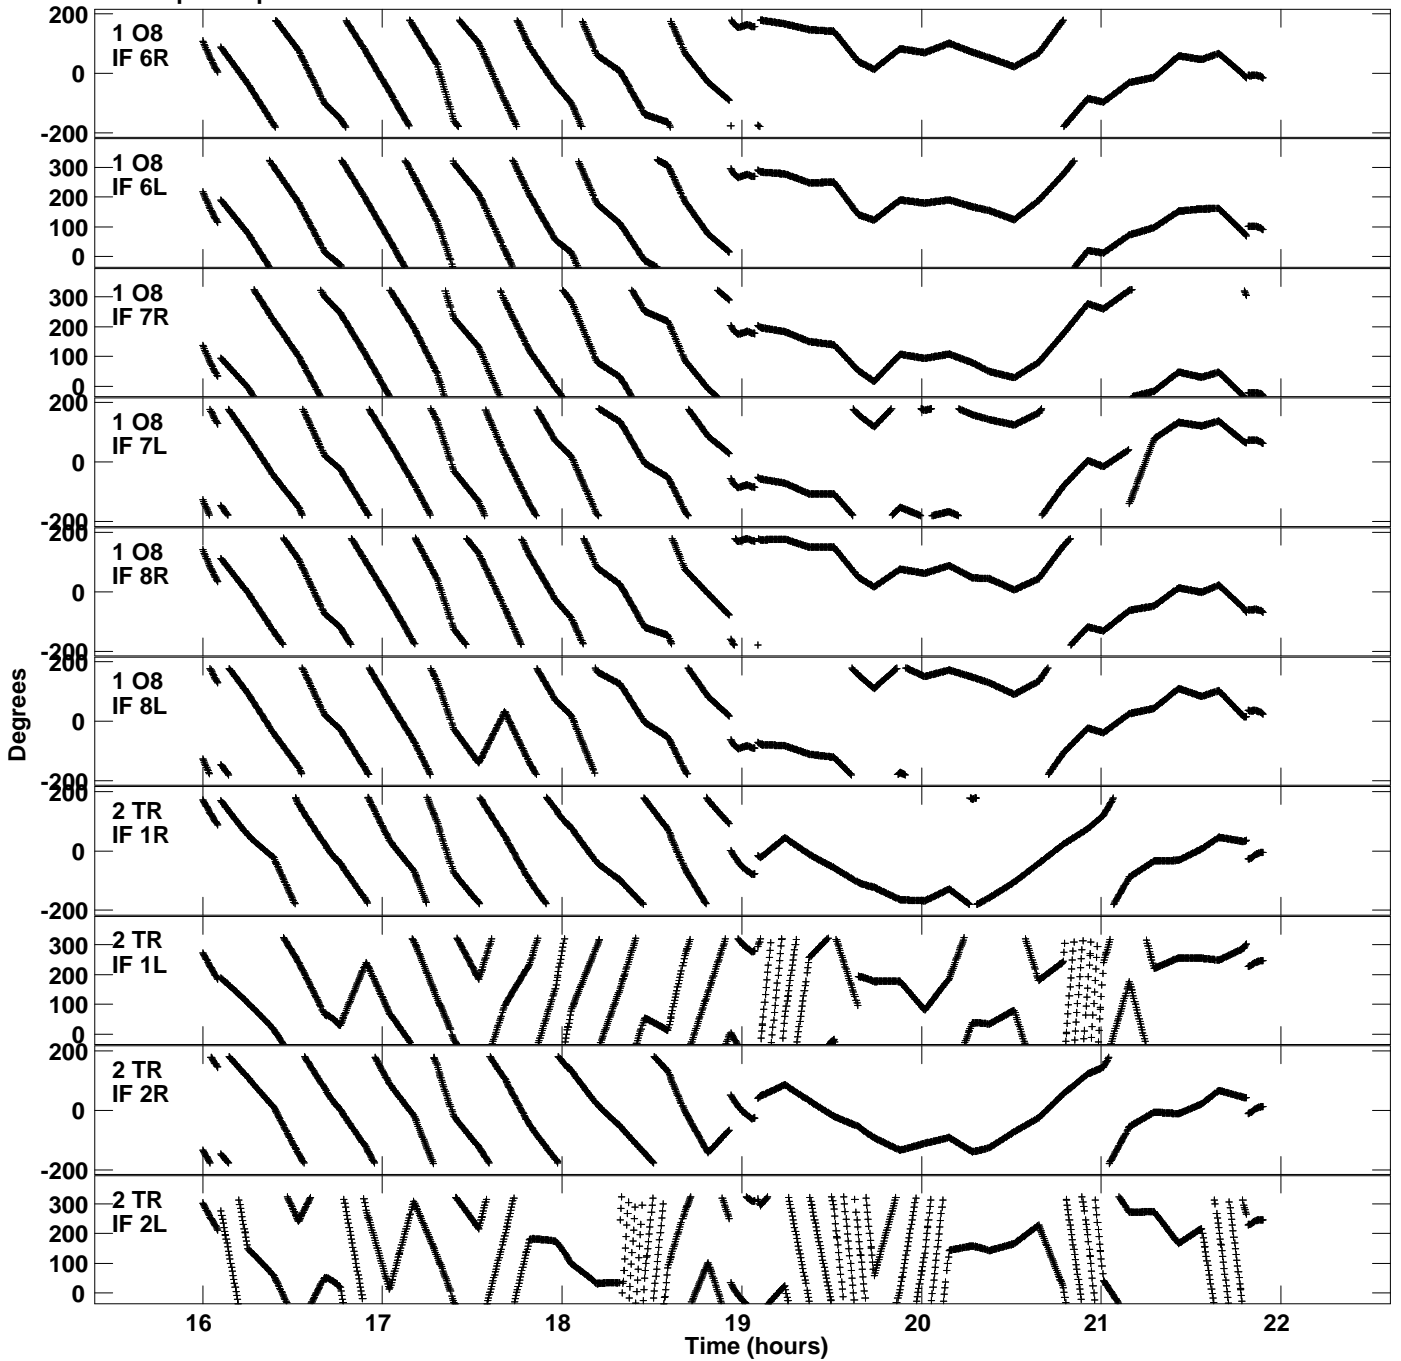

Plot file version 1 created 04-JUN-2021 12:09:41  
Gain phs vs UTC time for EK048F\_2.UVDATA.1  
CL 4 Rpol & Lpol IF 1 - 8

Plot file version 2 created 04-JUN-2021 12:09:41  
Gain phs vs UTC time for EK048F\_2.UVDATA.1  
CL 4 Rpol & Lpol IF 1 - 8

Plot file version 3 created 04-JUN-2021 12:09:41  
Gain phs vs UTC time for EK048F\_2.UVDATA.1  
CL 4 Rpol & Lpol IF 1 - 8

Plot file version 4 created 04-JUN-2021 12:09:41  
Gain phs vs UTC time for EK048F\_2.UVDATA.1  
CL 4 Rpol & Lpol IF 1 - 8

Plot file version 5 created 04-JUN-2021 12:09:41  
Gain phs vs UTC time for EK048F\_2.UVDATA.1  
CL 4 Rpol & Lpol IF 1 - 8

Plot file version 6 created 04-JUN-2021 12:09:41  
Gain phs vs UTC time for EK048F\_2.UVDATA.1  
CL 4 Rpol & Lpol IF 1 - 8

Plot file version 7 created 04-JUN-2021 12:09:41  
Gain phs vs UTC time for EK048F\_2.UVDATA.1  
CL 4 Rpol & Lpol IF 1 - 8

Plot file version 8 created 04-JUN-2021 12:09:41  
Gain phs vs UTC time for EK048F\_2.UVDATA.1  
CL 4 Rpol & Lpol IF 1 - 8