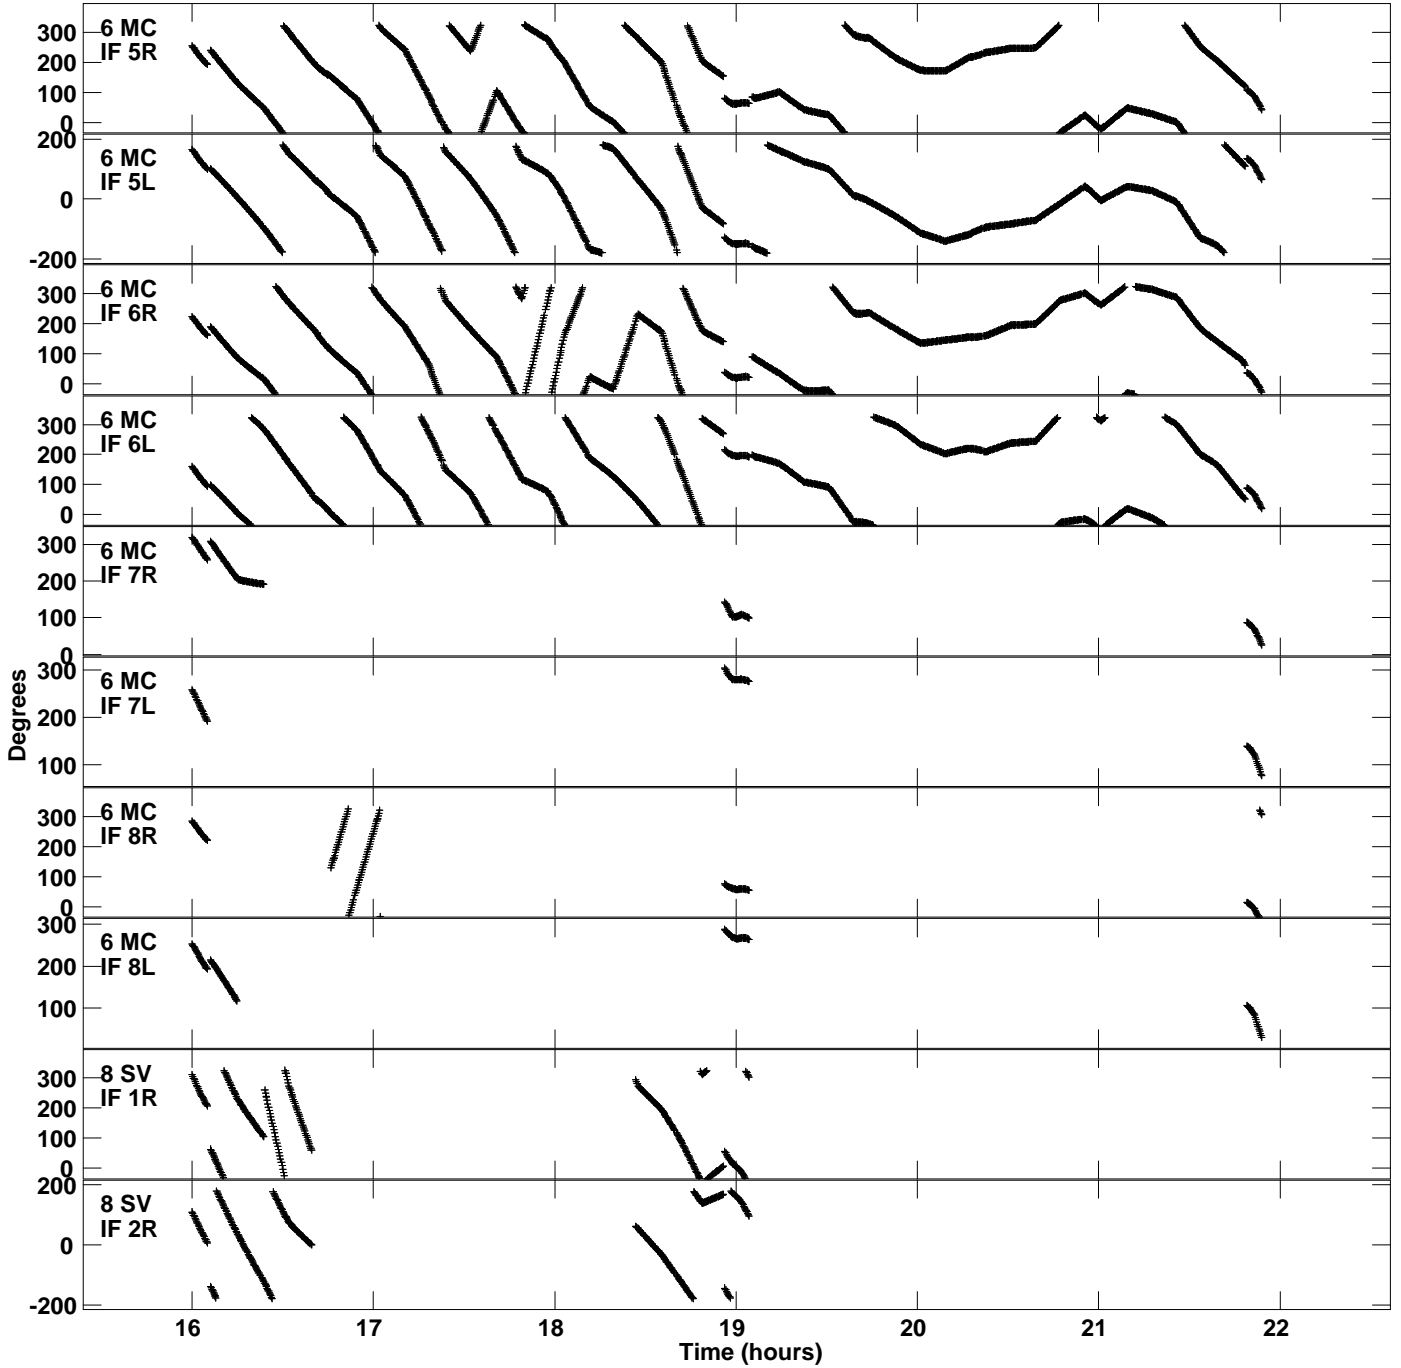

Plot file version 9 created 04-JUN-2021 12:09:41
Gain phs vs UTC time for EK048F_2.UVDATA.1
CL 4 Rpol & Lpol IF 1 - 8