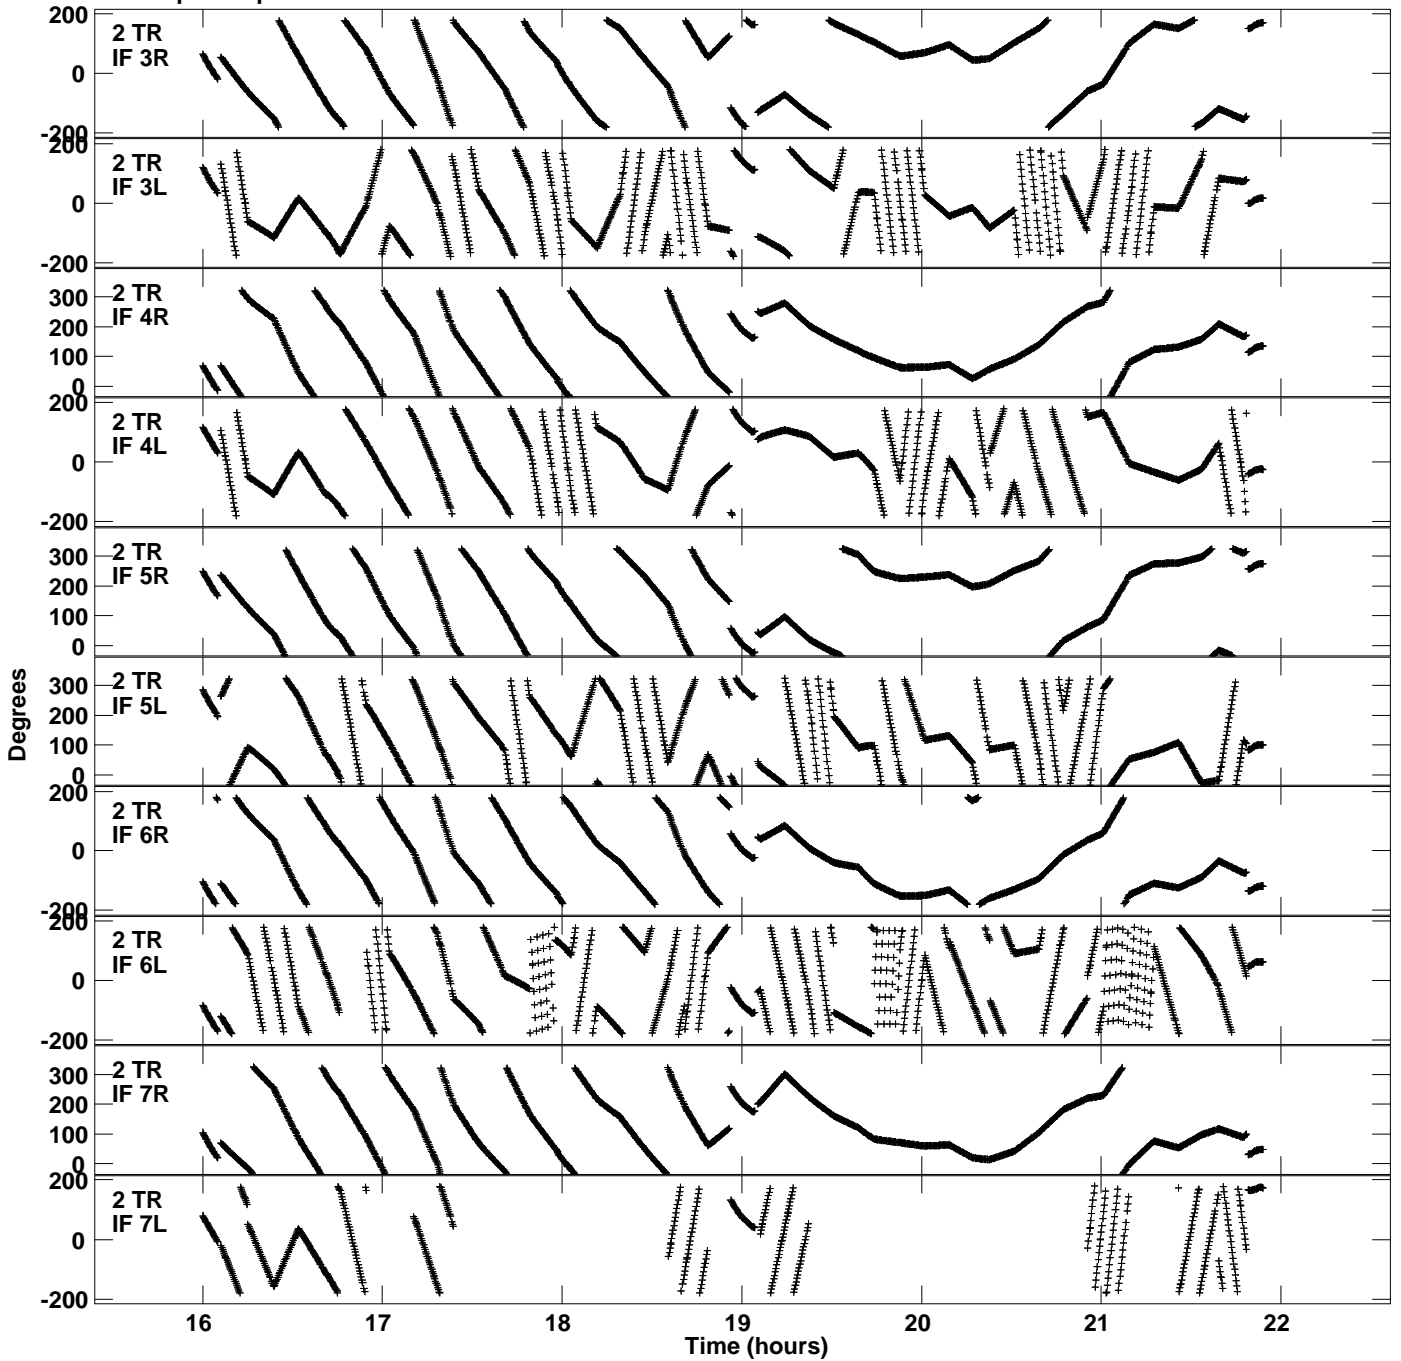

Plot file version 1 created 04-JUN-2021 12:09:41  
Gain phs vs UTC time for EK048F\_2.UVDATA.1  
CL 4 Rpol & Lpol IF 1 - 8

Plot file version 2 created 04-JUN-2021 12:09:41  
Gain phs vs UTC time for EK048F\_2.UVDATA.1  
CL 4 Rpol & Lpol IF 1 - 8

Plot file version 3 created 04-JUN-2021 12:09:41  
Gain phs vs UTC time for EK048F\_2.UVDATA.1  
CL 4 Rpol & Lpol IF 1 - 8

Plot file version 4 created 04-JUN-2021 12:09:41  
Gain phs vs UTC time for EK048F\_2.UVDATA.1  
CL 4 Rpol & Lpol IF 1 - 8

Plot file version 5 created 04-JUN-2021 12:09:41  
Gain phs vs UTC time for EK048F\_2.UVDATA.1  
CL 4 Rpol & Lpol IF 1 - 8

Plot file version 6 created 04-JUN-2021 12:09:41  
Gain phs vs UTC time for EK048F\_2.UVDATA.1  
CL 4 Rpol & Lpol IF 1 - 8

Plot file version 7 created 04-JUN-2021 12:09:41  
Gain phs vs UTC time for EK048F\_2.UVDATA.1  
CL 4 Rpol & Lpol IF 1 - 8

Plot file version 8 created 04-JUN-2021 12:09:41  
Gain phs vs UTC time for EK048F\_2.UVDATA.1  
CL 4 Rpol & Lpol IF 1 - 8