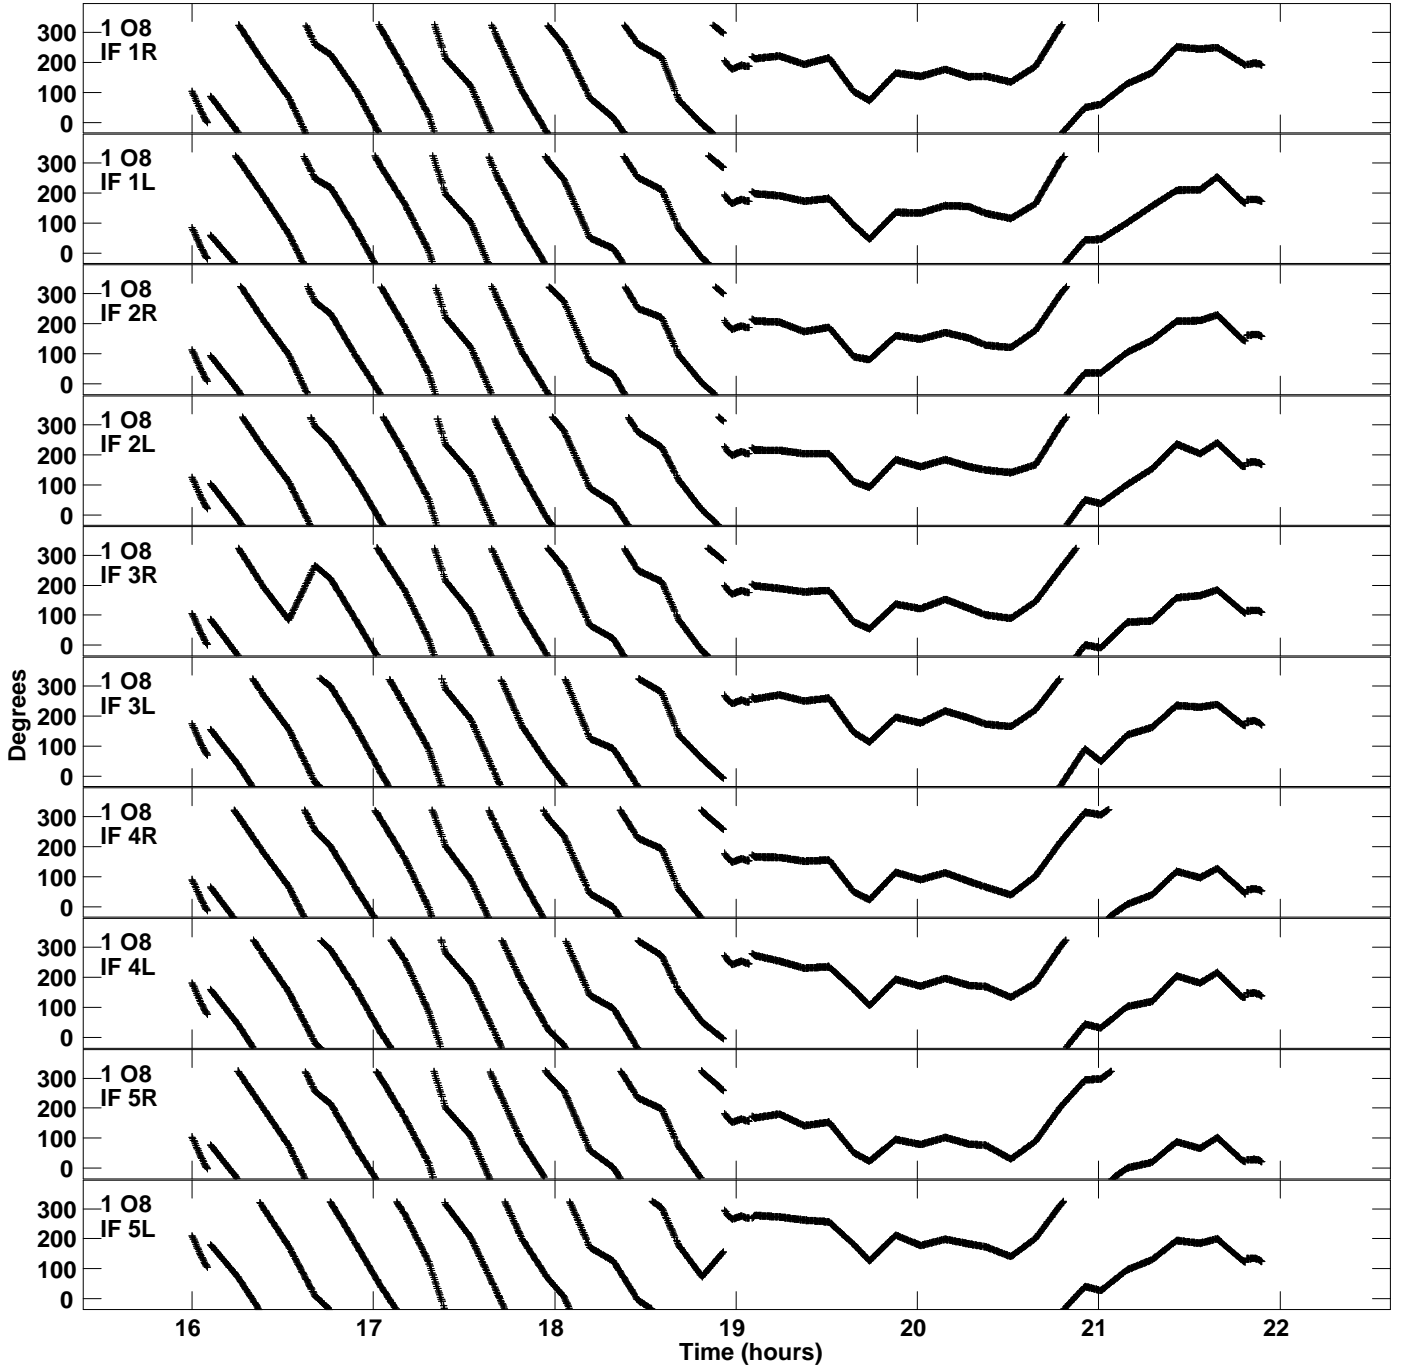

Plot file version 1 created 04-JUN-2021 12:09:41  
Gain phs vs UTC time for EK048F\_2.UVDATA.1  
CL 4 Rpol & Lpol IF 1 - 8

Plot file version 2 created 04-JUN-2021 12:09:41  
Gain phs vs UTC time for EK048F\_2.UVDATA.1  
CL 4 Rpol & Lpol IF 1 - 8

Plot file version 3 created 04-JUN-2021 12:09:41  
Gain phs vs UTC time for EK048F\_2.UVDATA.1  
CL 4 Rpol & Lpol IF 1 - 8

Plot file version 4 created 04-JUN-2021 12:09:41  
Gain phs vs UTC time for EK048F\_2.UVDATA.1  
CL 4 Rpol & Lpol IF 1 - 8

Plot file version 5 created 04-JUN-2021 12:09:41  
Gain phs vs UTC time for EK048F\_2.UVDATA.1  
CL 4 Rpol & Lpol IF 1 - 8

Plot file version 6 created 04-JUN-2021 12:09:41  
Gain phs vs UTC time for EK048F\_2.UVDATA.1  
CL 4 Rpol & Lpol IF 1 - 8

Plot file version 7 created 04-JUN-2021 12:09:41  
Gain phs vs UTC time for EK048F\_2.UVDATA.1  
CL 4 Rpol & Lpol IF 1 - 8

Plot file version 8 created 04-JUN-2021 12:09:41  
Gain phs vs UTC time for EK048F\_2.UVDATA.1  
CL 4 Rpol & Lpol IF 1 - 8