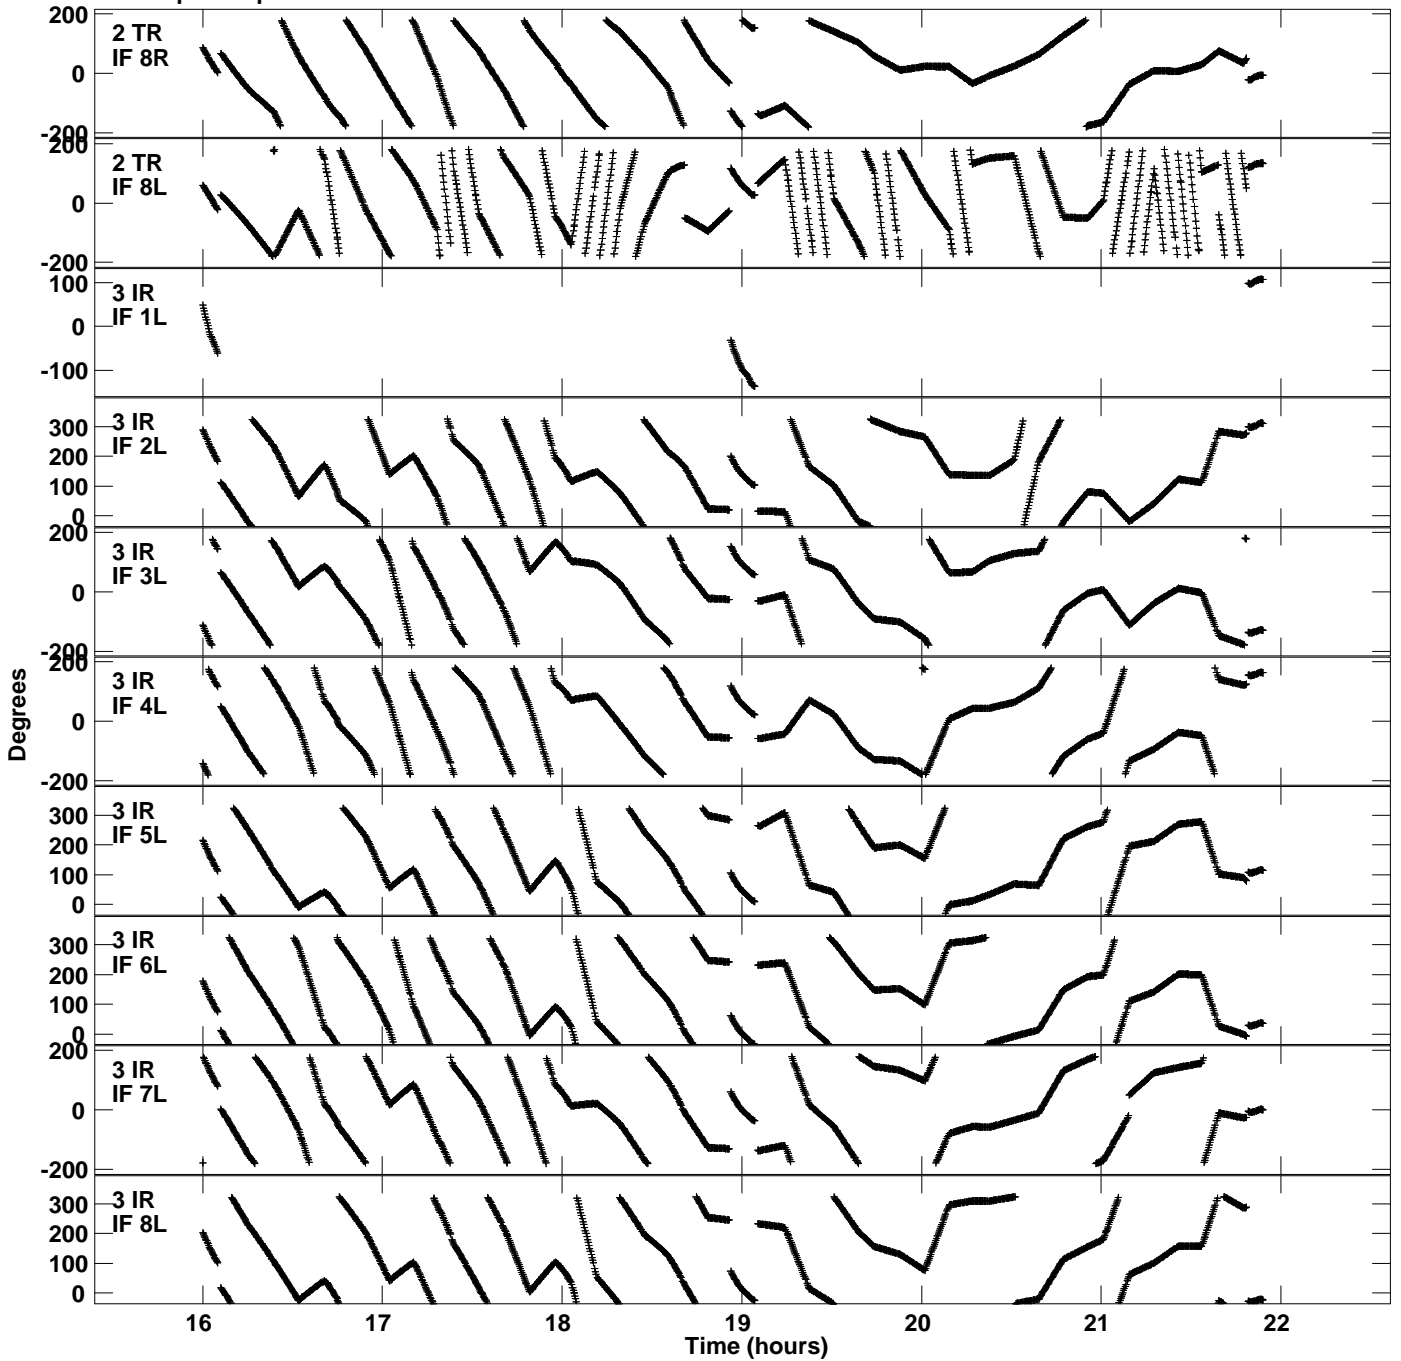

Plot file version 1 created 04-JUN-2021 12:09:41  
Gain phs vs UTC time for EK048F\_2.UVDATA.1  
CL 4 Rpol & Lpol IF 1 - 8

Plot file version 2 created 04-JUN-2021 12:09:41  
Gain phs vs UTC time for EK048F\_2.UVDATA.1  
CL 4 Rpol & Lpol IF 1 - 8

Plot file version 3 created 04-JUN-2021 12:09:41  
Gain phs vs UTC time for EK048F\_2.UVDATA.1  
CL 4 Rpol & Lpol IF 1 - 8

Plot file version 4 created 04-JUN-2021 12:09:41  
Gain phs vs UTC time for EK048F\_2.UVDATA.1  
CL 4 Rpol & Lpol IF 1 - 8

Plot file version 5 created 04-JUN-2021 12:09:41  
Gain phs vs UTC time for EK048F\_2.UVDATA.1  
CL 4 Rpol & Lpol IF 1 - 8

Plot file version 6 created 04-JUN-2021 12:09:41  
Gain phs vs UTC time for EK048F\_2.UVDATA.1  
CL 4 Rpol & Lpol IF 1 - 8

Plot file version 7 created 04-JUN-2021 12:09:41  
Gain phs vs UTC time for EK048F\_2.UVDATA.1  
CL 4 Rpol & Lpol IF 1 - 8

Plot file version 8 created 04-JUN-2021 12:09:41  
Gain phs vs UTC time for EK048F\_2.UVDATA.1  
CL 4 Rpol & Lpol IF 1 - 8