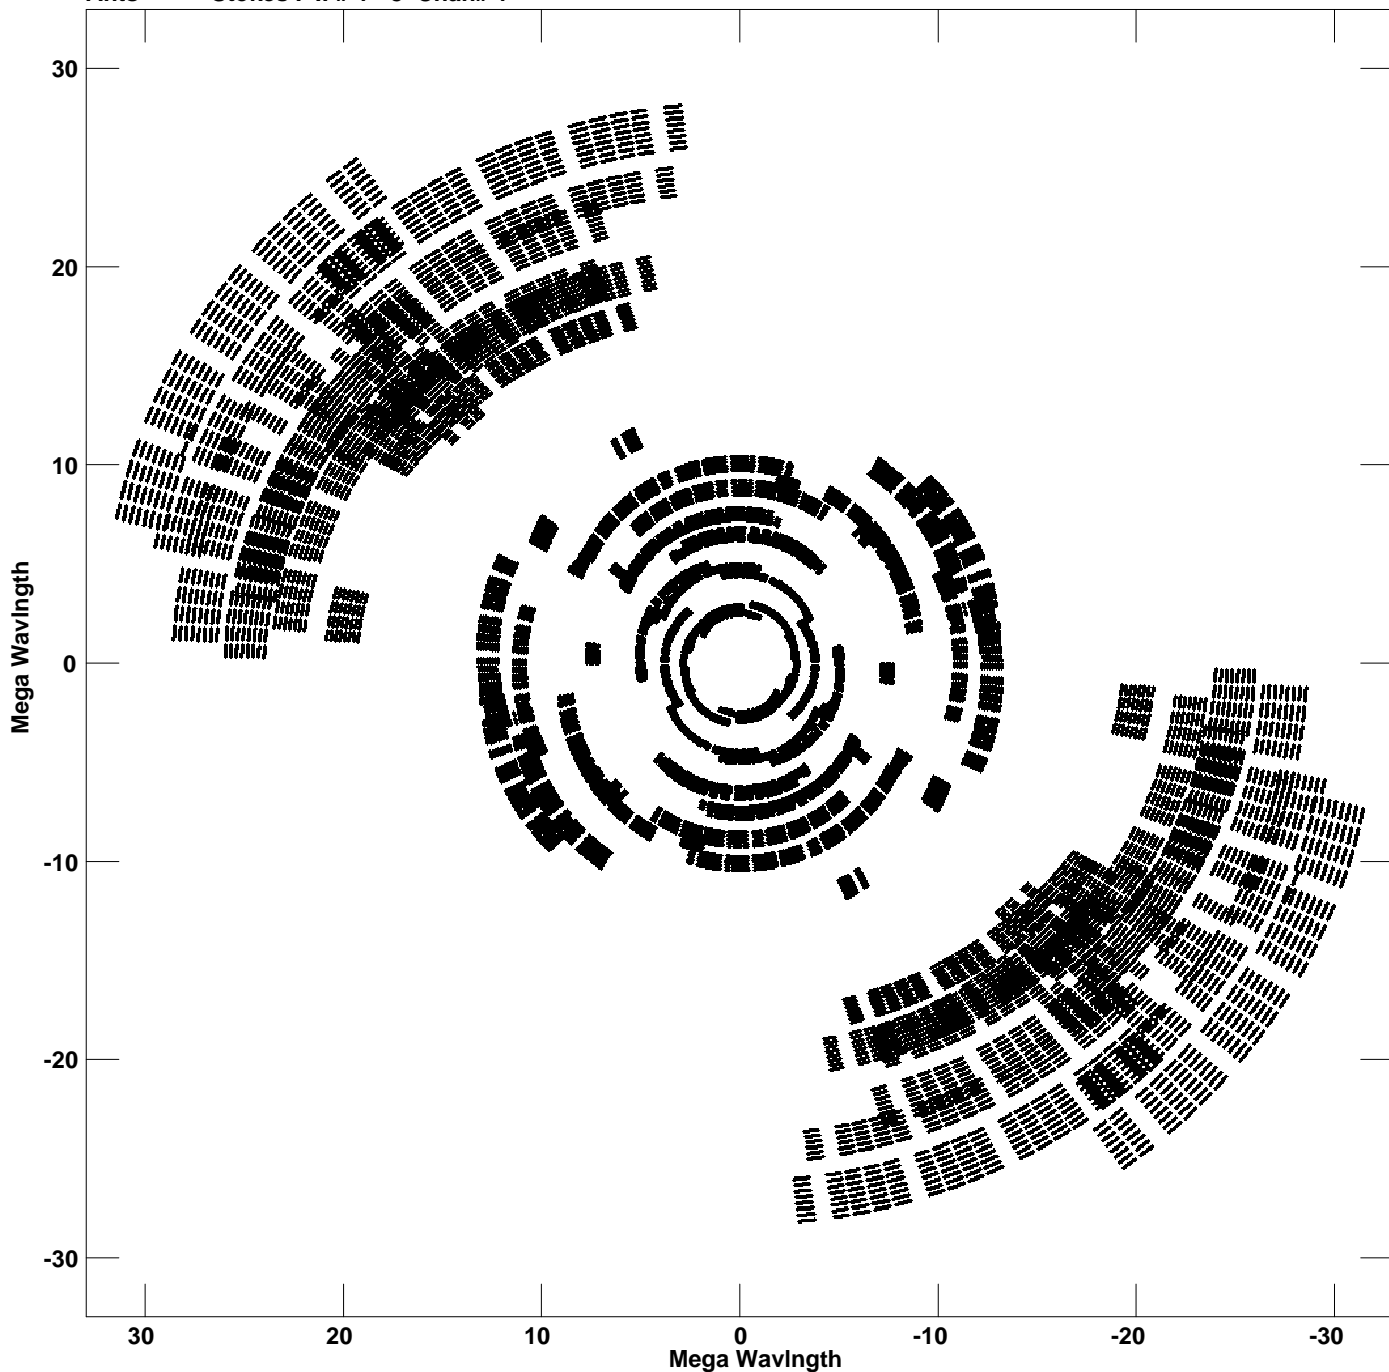

Plot file version 1 created 04-JUN-2021 12:17:09  
V vs U for R200120\_D.MULTI.1 Source:R200120\_D  
Ants \* - \* Stokes I IF# 1 - 8 Chan# 1

Freq = 1.3681 GHz, Bw = 16.000 MHz