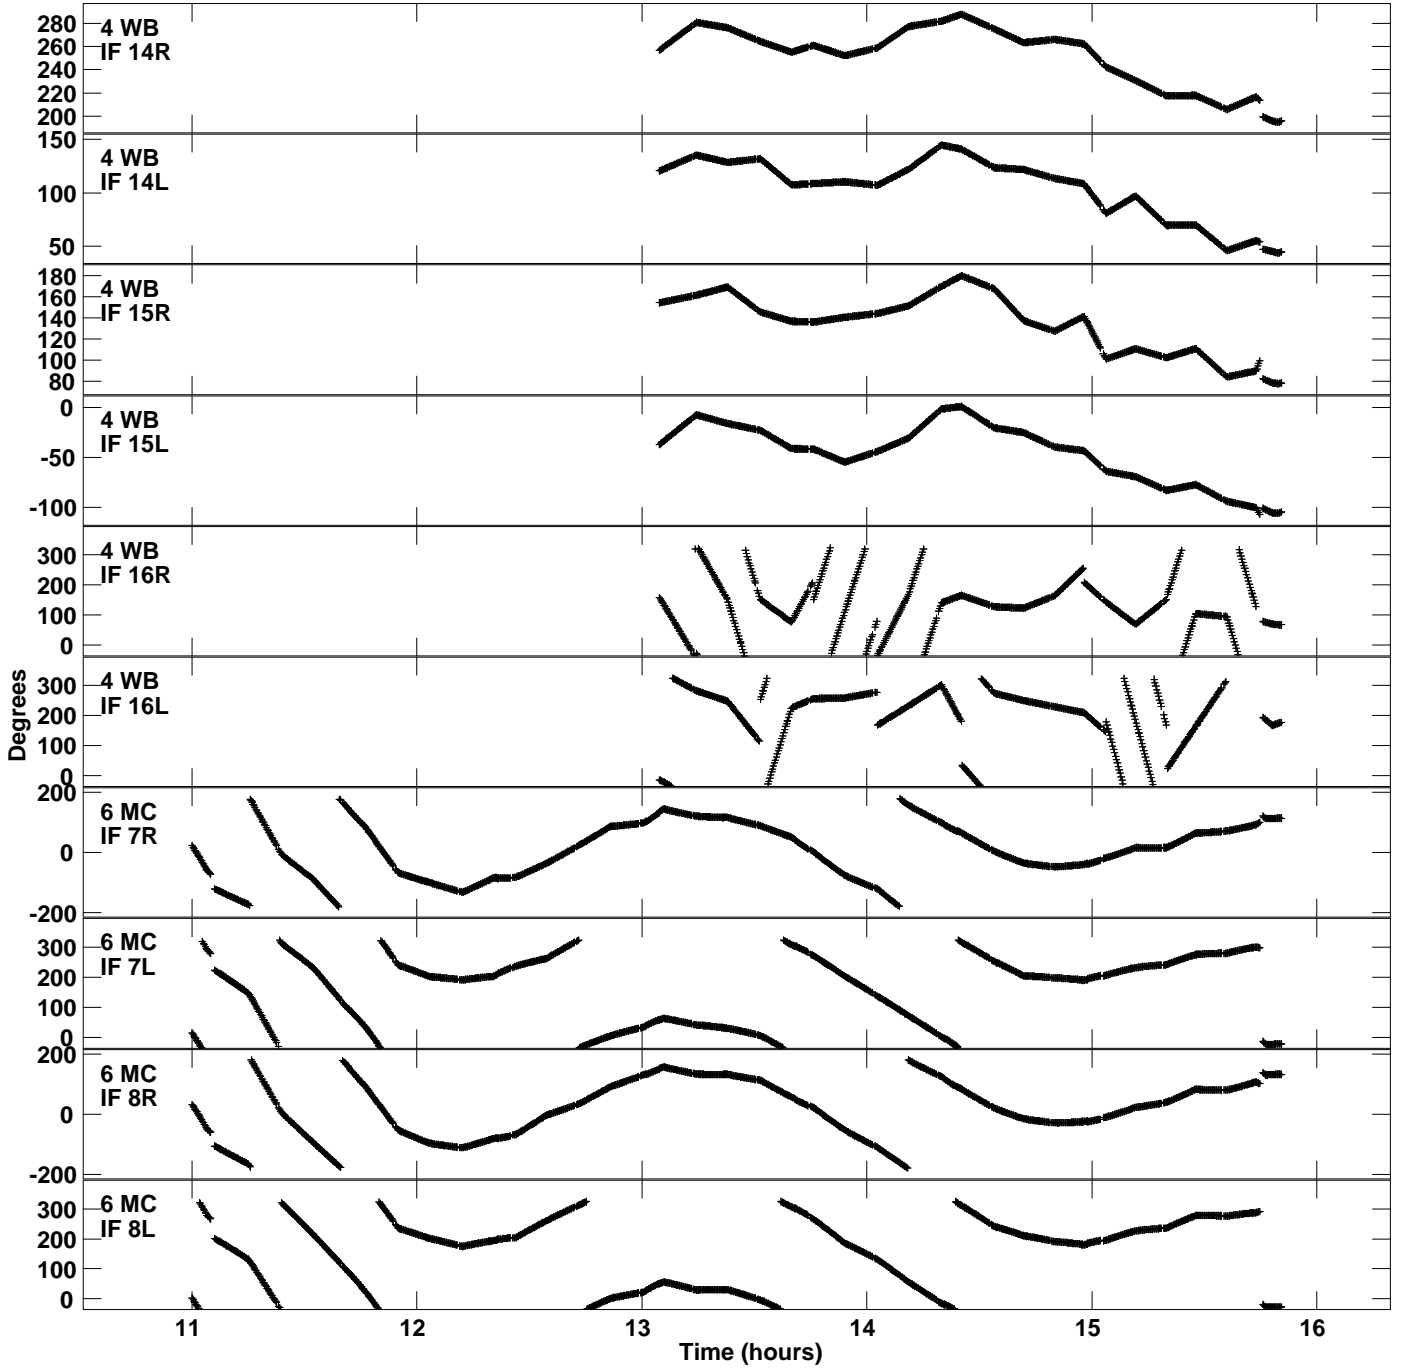

Plot file version 10 created 02-JUN-2021 16:18:32
Gain phs vs UTC time for EK048F.UVDATA.1
CL 4 Rpol & Lpol IF 1 - 16