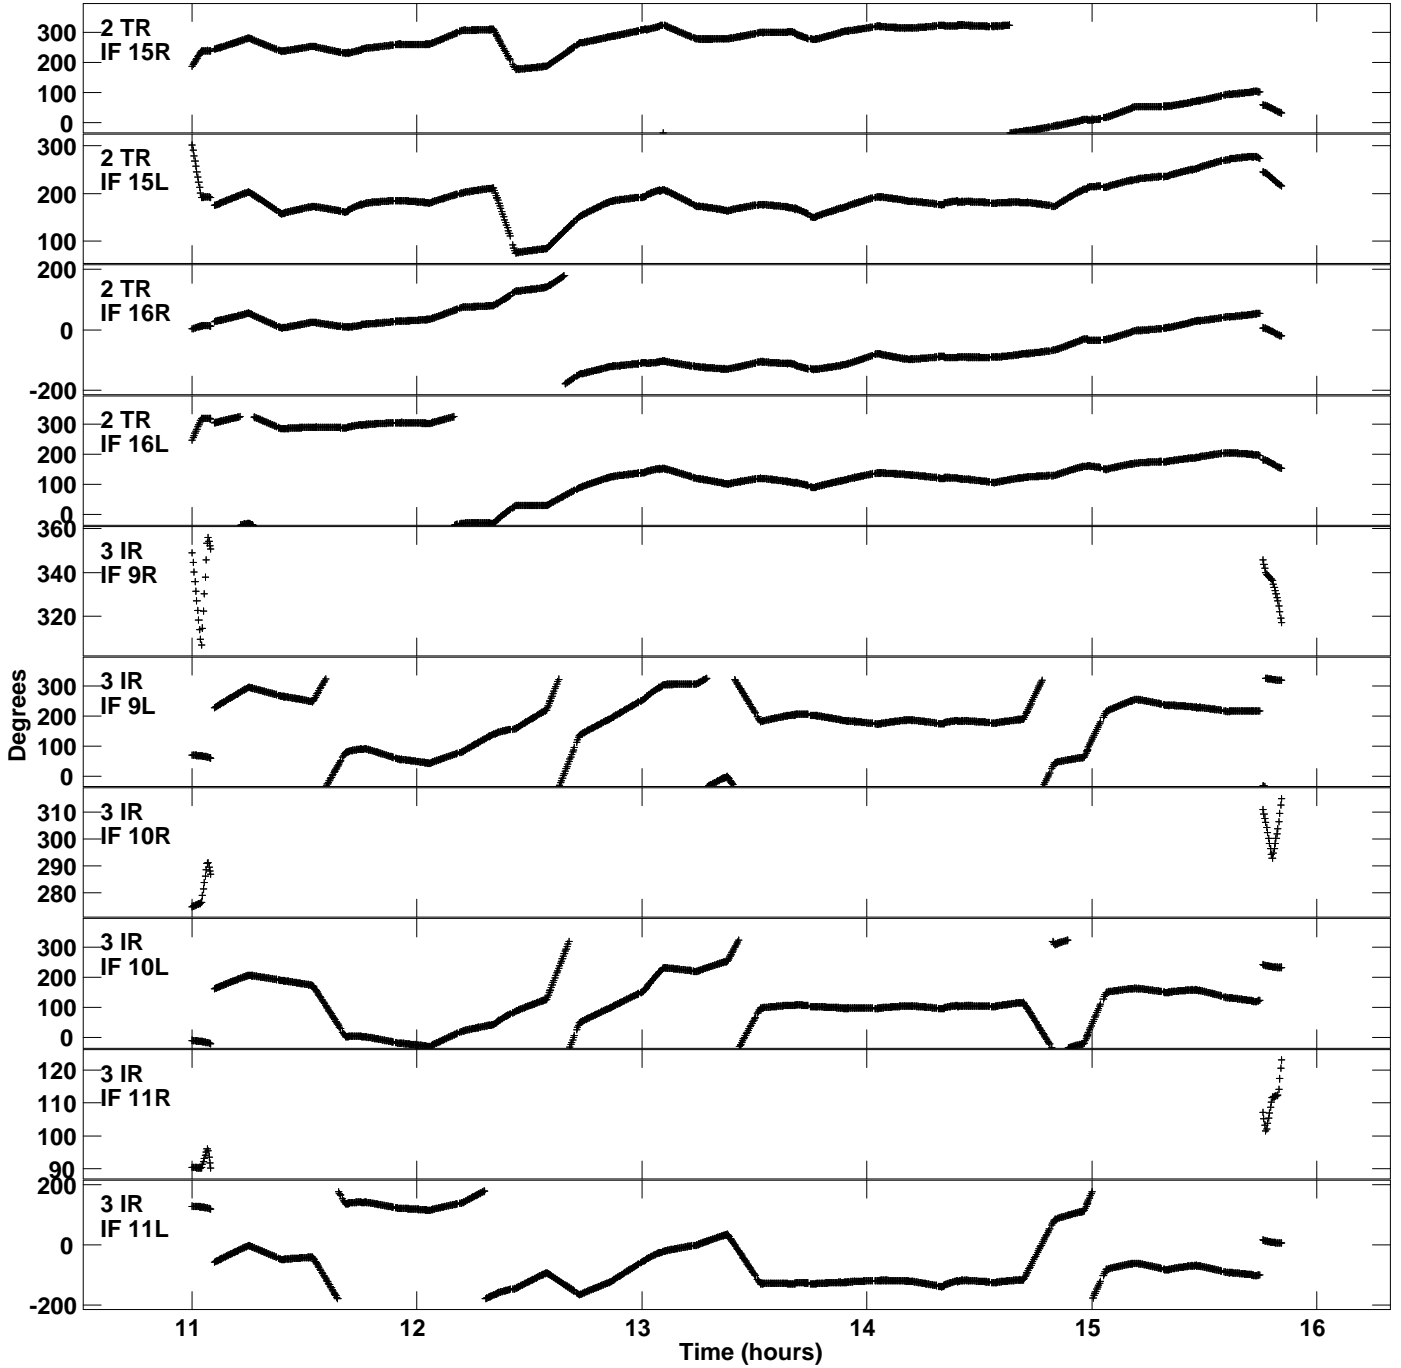

Plot file version 1 created 02-JUN-2021 16:18:32  
Gain phs vs UTC time for EK048F.UVDATA.1  
CL 4 Rpol & Lpol IF 1 - 16

Plot file version 2 created 02-JUN-2021 16:18:32  
Gain phs vs UTC time for EK048F.UVDATA.1  
CL 4 Rpol & Lpol IF 1 - 16

Plot file version 3 created 02-JUN-2021 16:18:32  
Gain phs vs UTC time for EK048F.UVDATA.1  
CL 4 Rpol & Lpol IF 1 - 16

Plot file version 4 created 02-JUN-2021 16:18:32  
Gain phs vs UTC time for EK048F.UVDATA.1  
CL 4 Rpol & Lpol IF 1 - 16

Plot file version 5 created 02-JUN-2021 16:18:32  
Gain phs vs UTC time for EK048F.UVDATA.1  
CL 4 Rpol & Lpol IF 1 - 16

Plot file version 6 created 02-JUN-2021 16:18:32  
Gain phs vs UTC time for EK048F.UVDATA.1  
CL 4 Rpol & Lpol IF 1 - 16

Plot file version 7 created 02-JUN-2021 16:18:32  
Gain phs vs UTC time for EK048F.UVDATA.1  
CL 4 Rpol & Lpol IF 1 - 16

Plot file version 8 created 02-JUN-2021 16:18:32  
Gain phs vs UTC time for EK048F.UVDATA.1  
CL 4 Rpol & Lpol IF 1 - 16