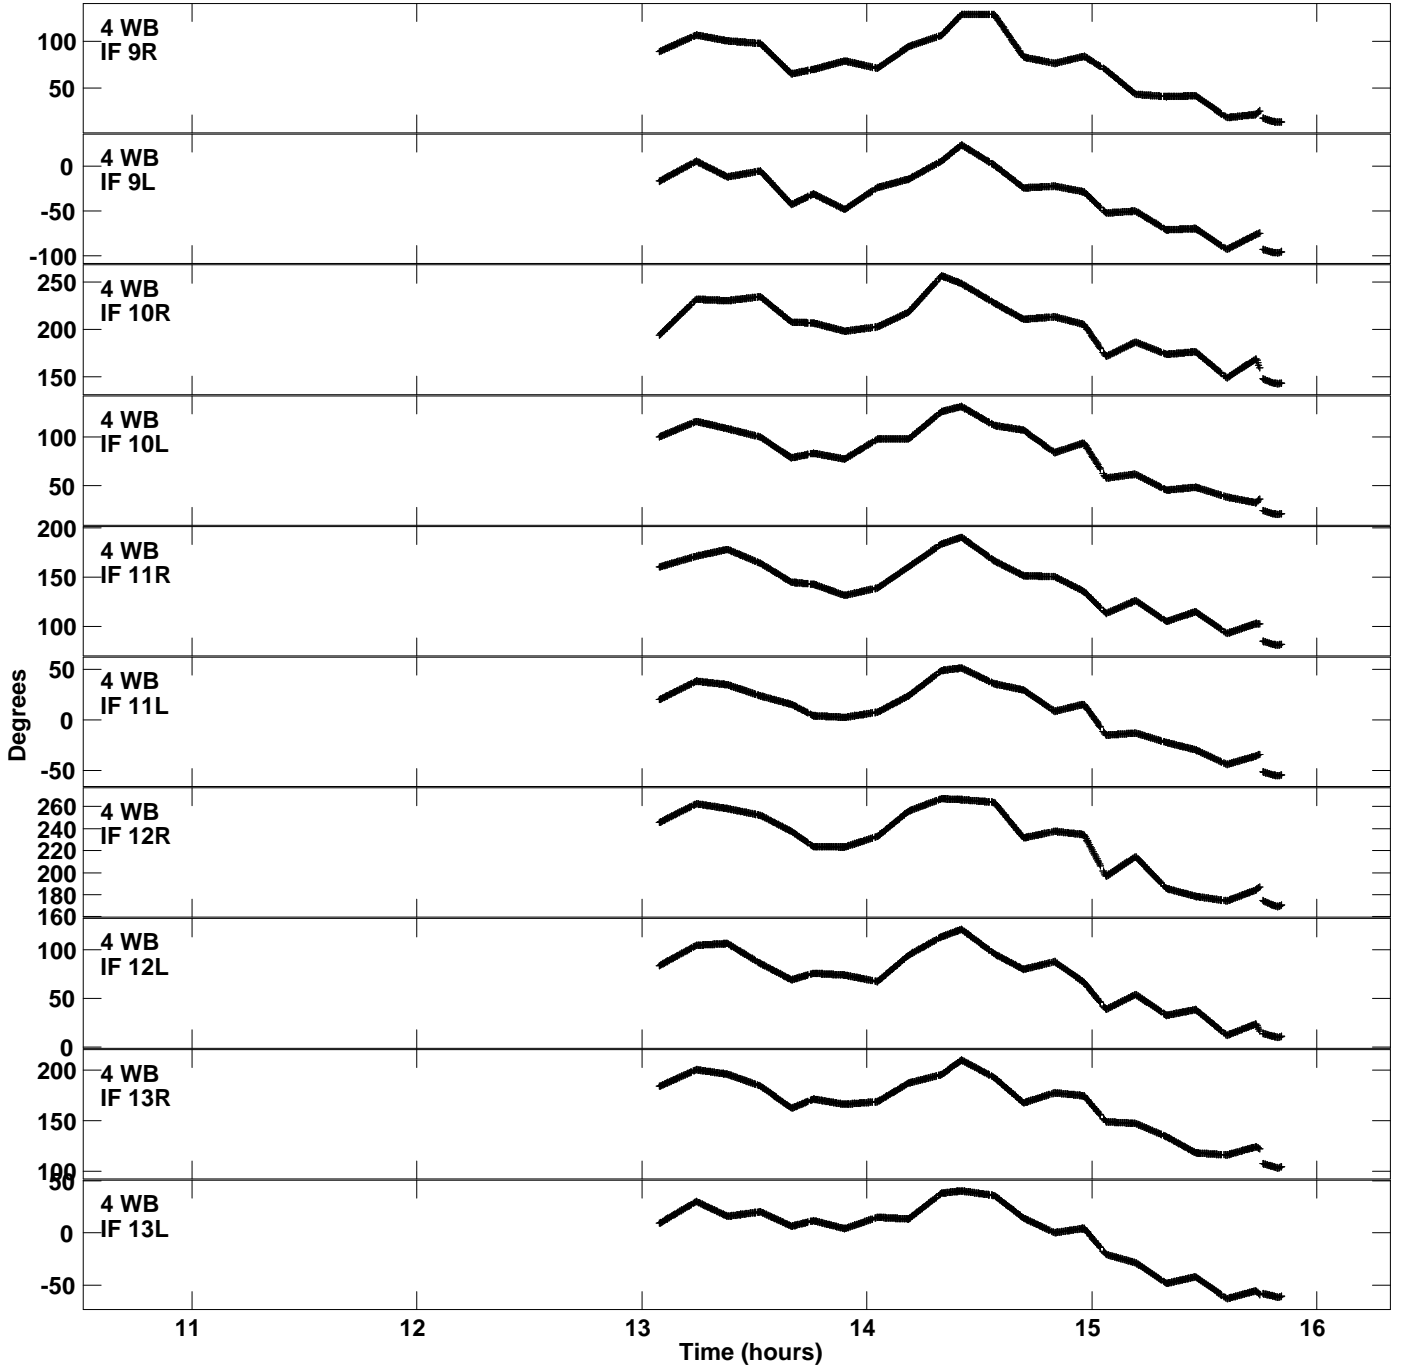

Plot file version 9 created 02-JUN-2021 16:18:32
Gain phs vs UTC time for EK048F.UVDATA.1
CL 4 Rpol & Lpol IF 1 - 16