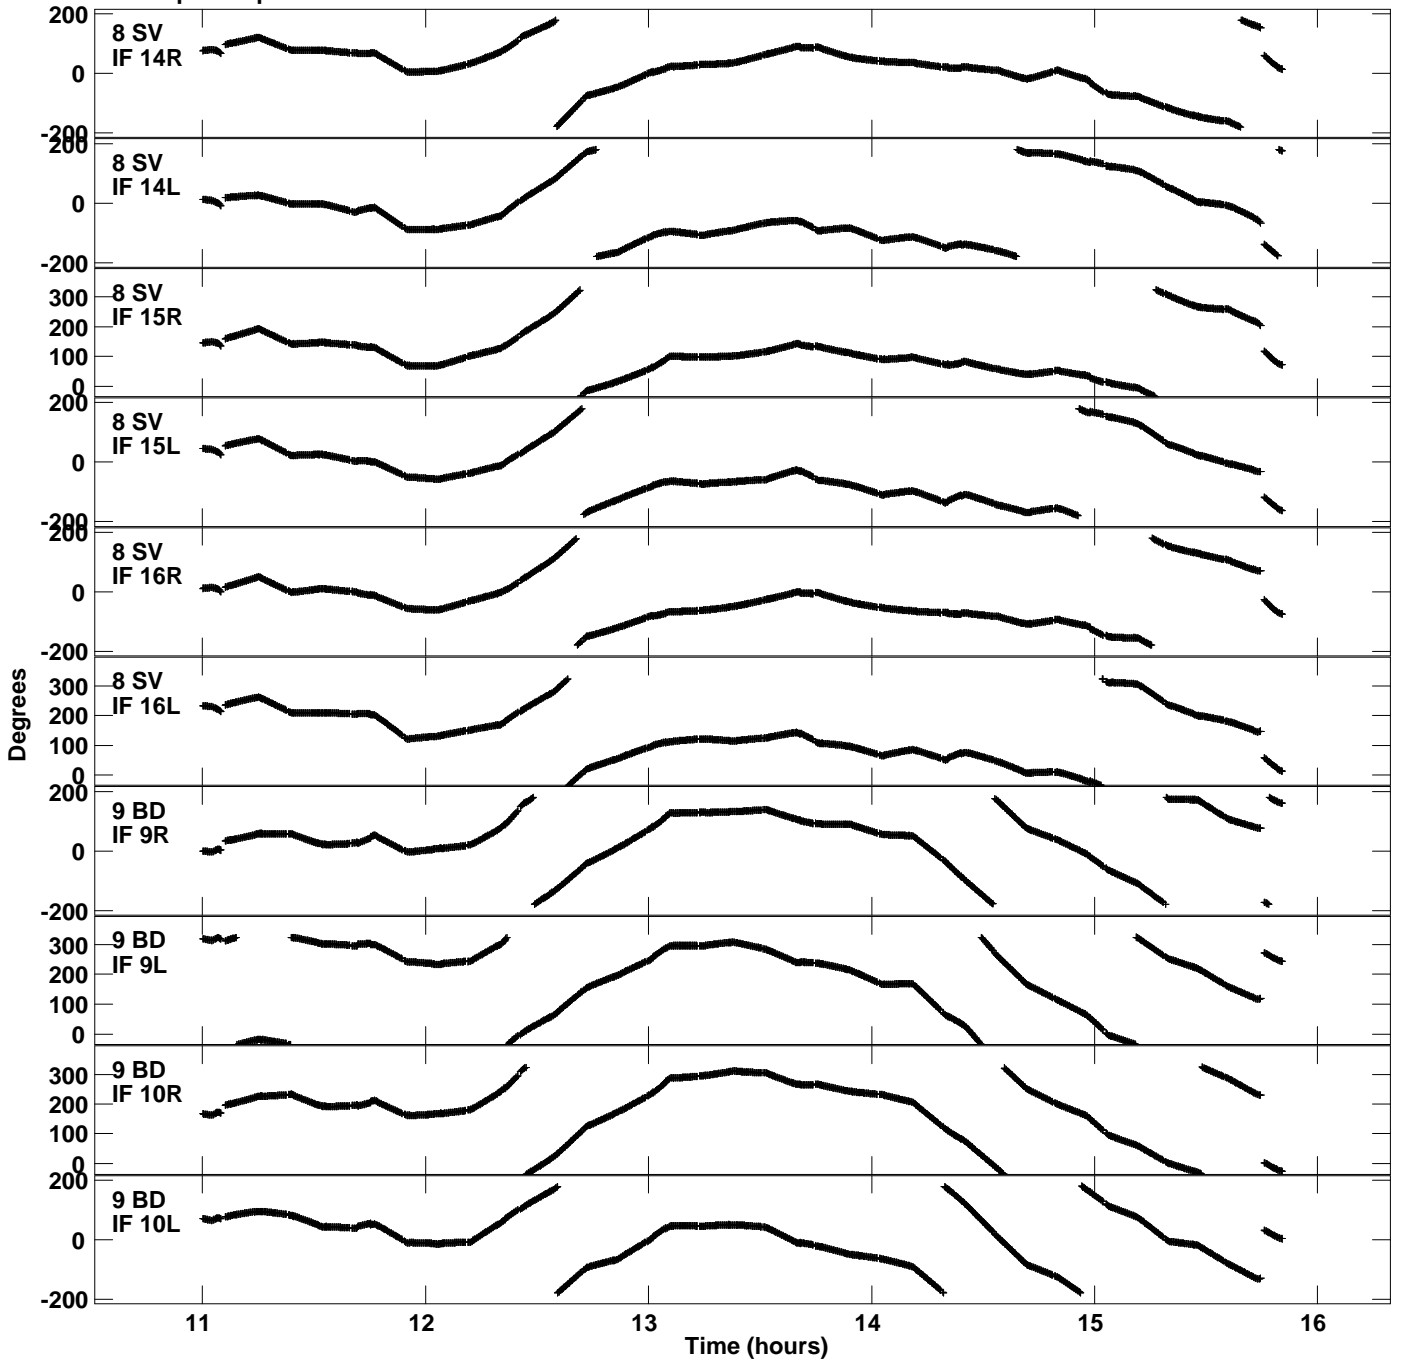

Plot file version 13 created 02-JUN-2021 16:18:32
Gain phs vs UTC time for EK048F.UVDATA.1
CL 4 Rpol & Lpol IF 1 - 16