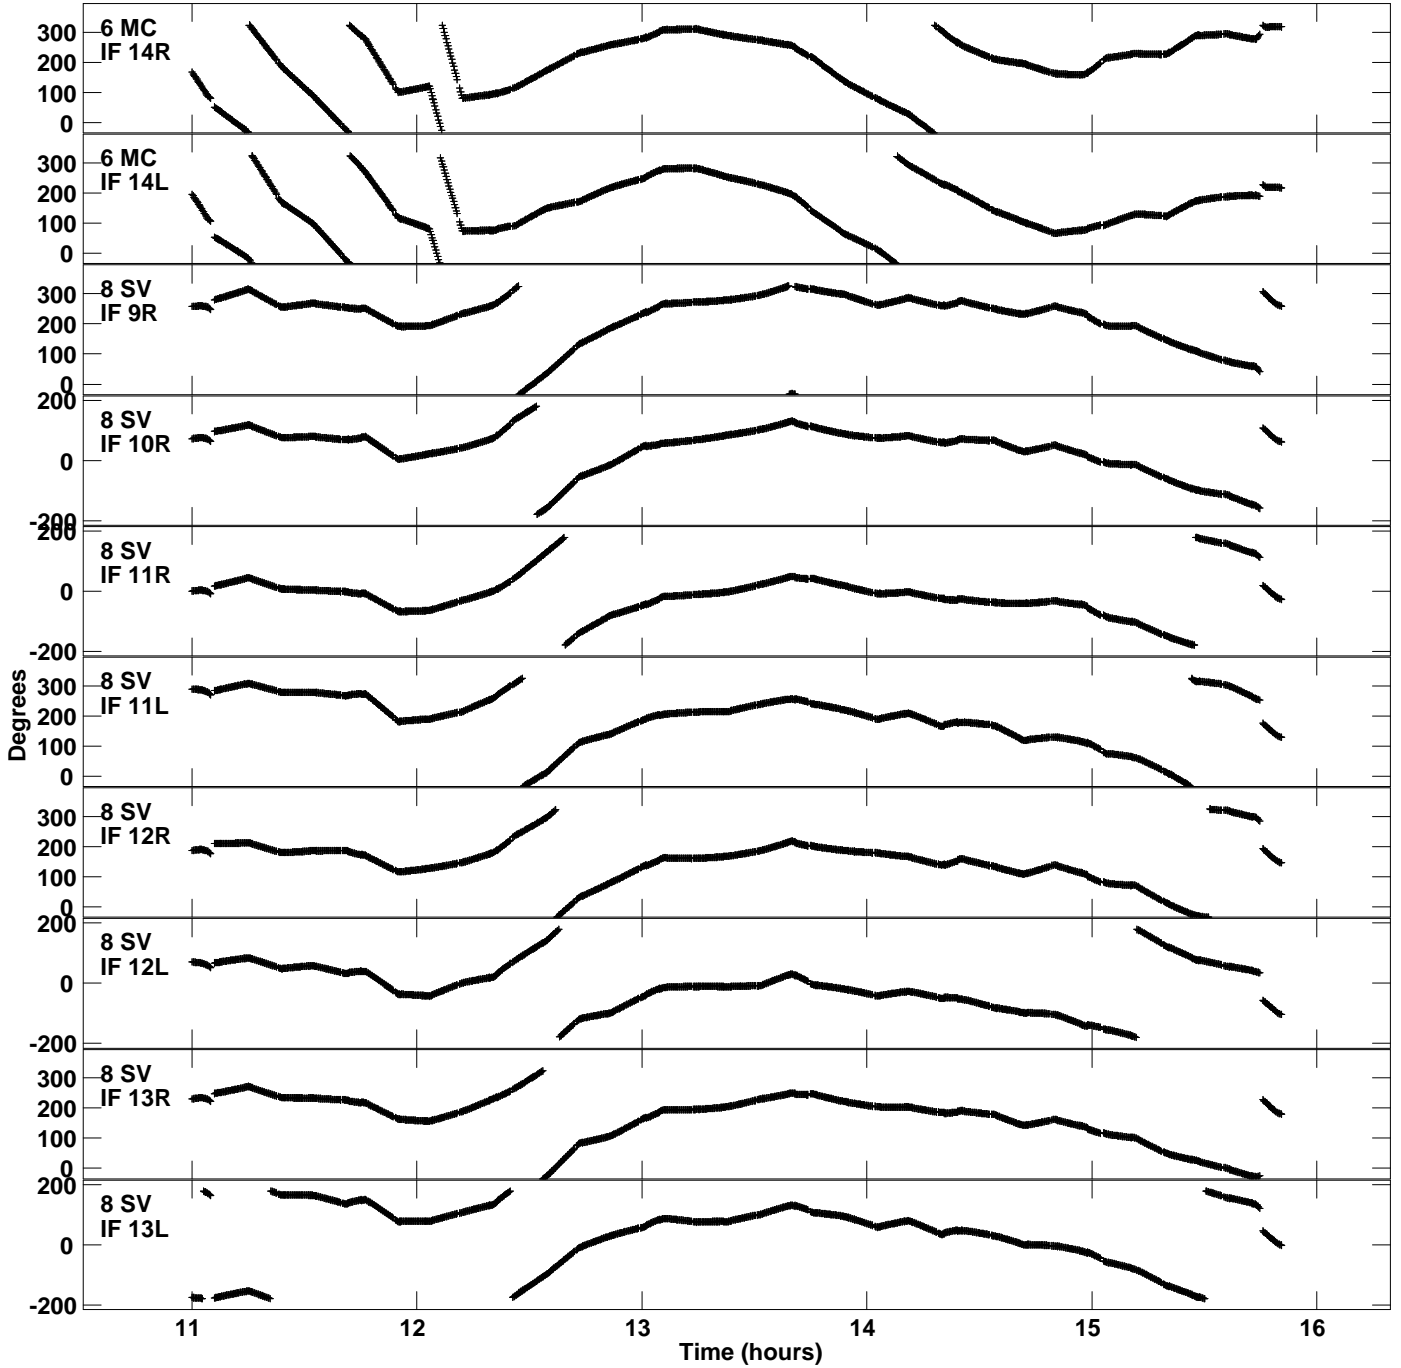

Plot file version 12 created 02-JUN-2021 16:18:32
Gain phs vs UTC time for EK048F.UVDATA.1
CL 4 Rpol & Lpol IF 1 - 16