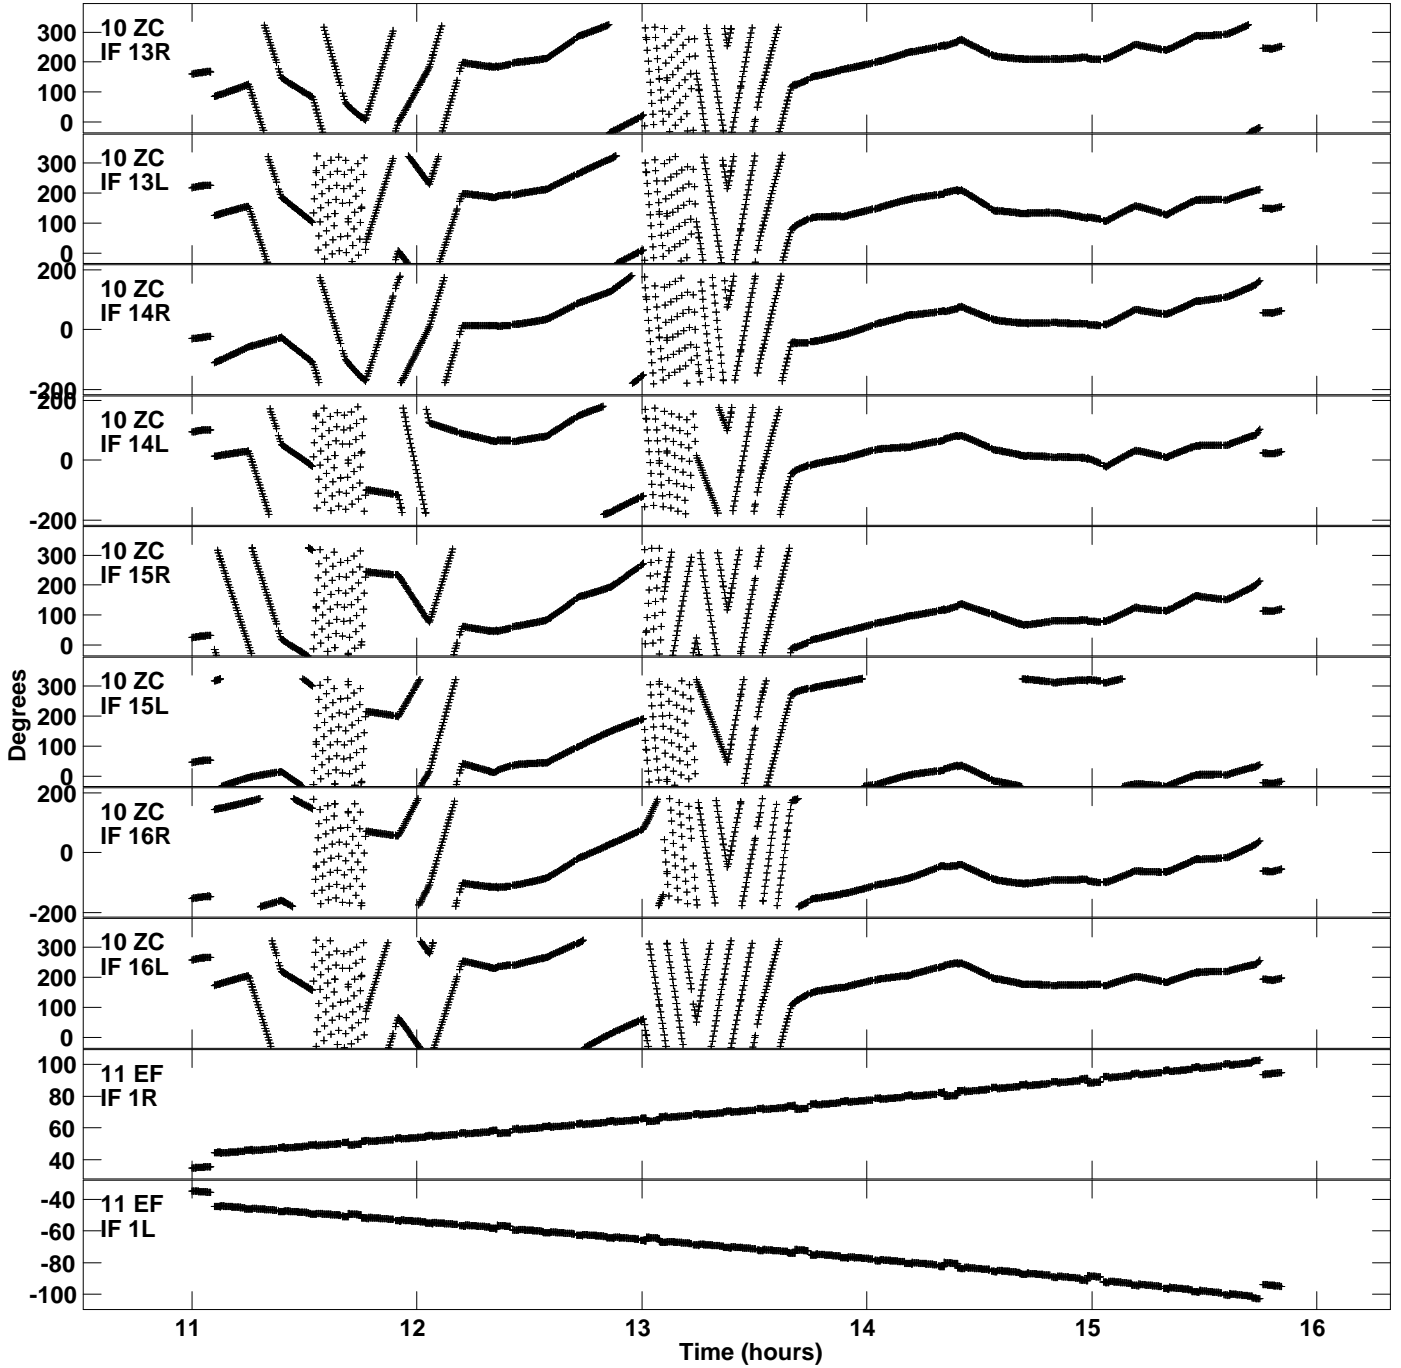

Plot file version 16 created 02-JUN-2021 16:18:32
Gain phs vs UTC time for EK048F.UVDATA.1
CL 4 Rpol & Lpol IF 1 - 16