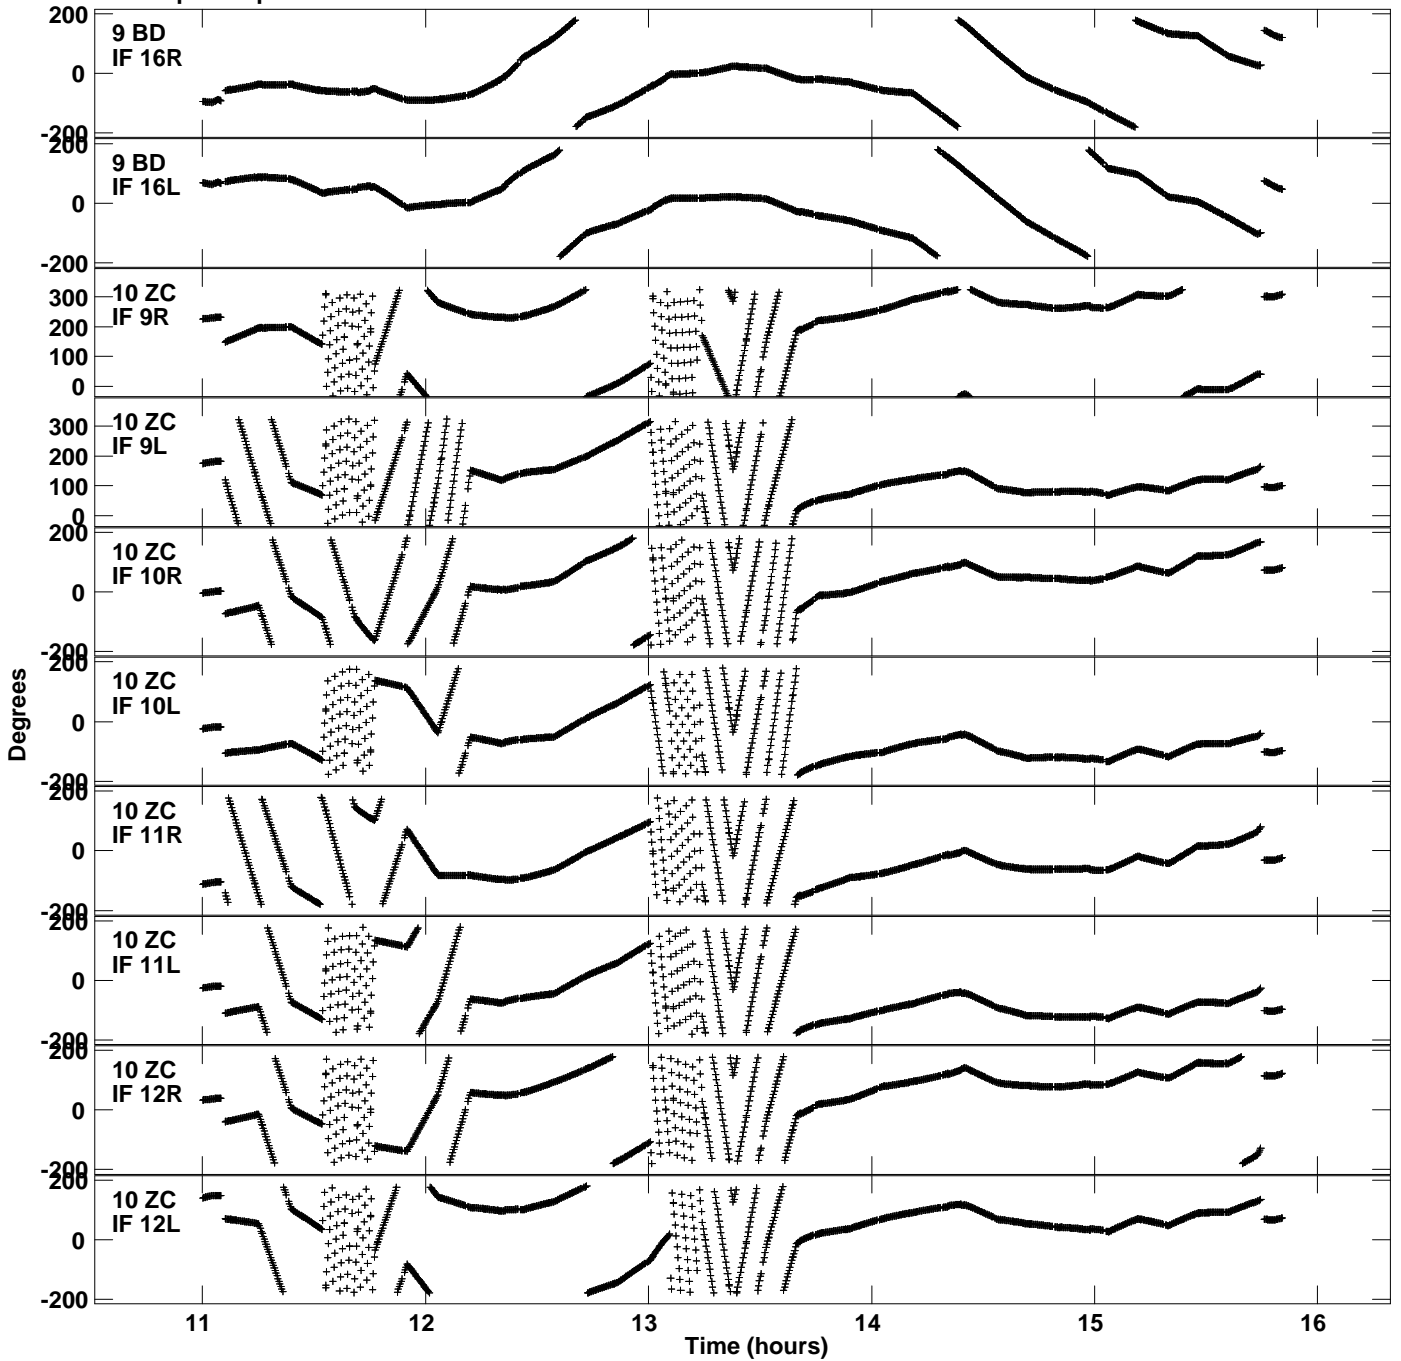

Plot file version 15 created 02-JUN-2021 16:18:32
Gain phs vs UTC time for EK048F.UVDATA.1
CL 4 Rpol & Lpol IF 1 - 16