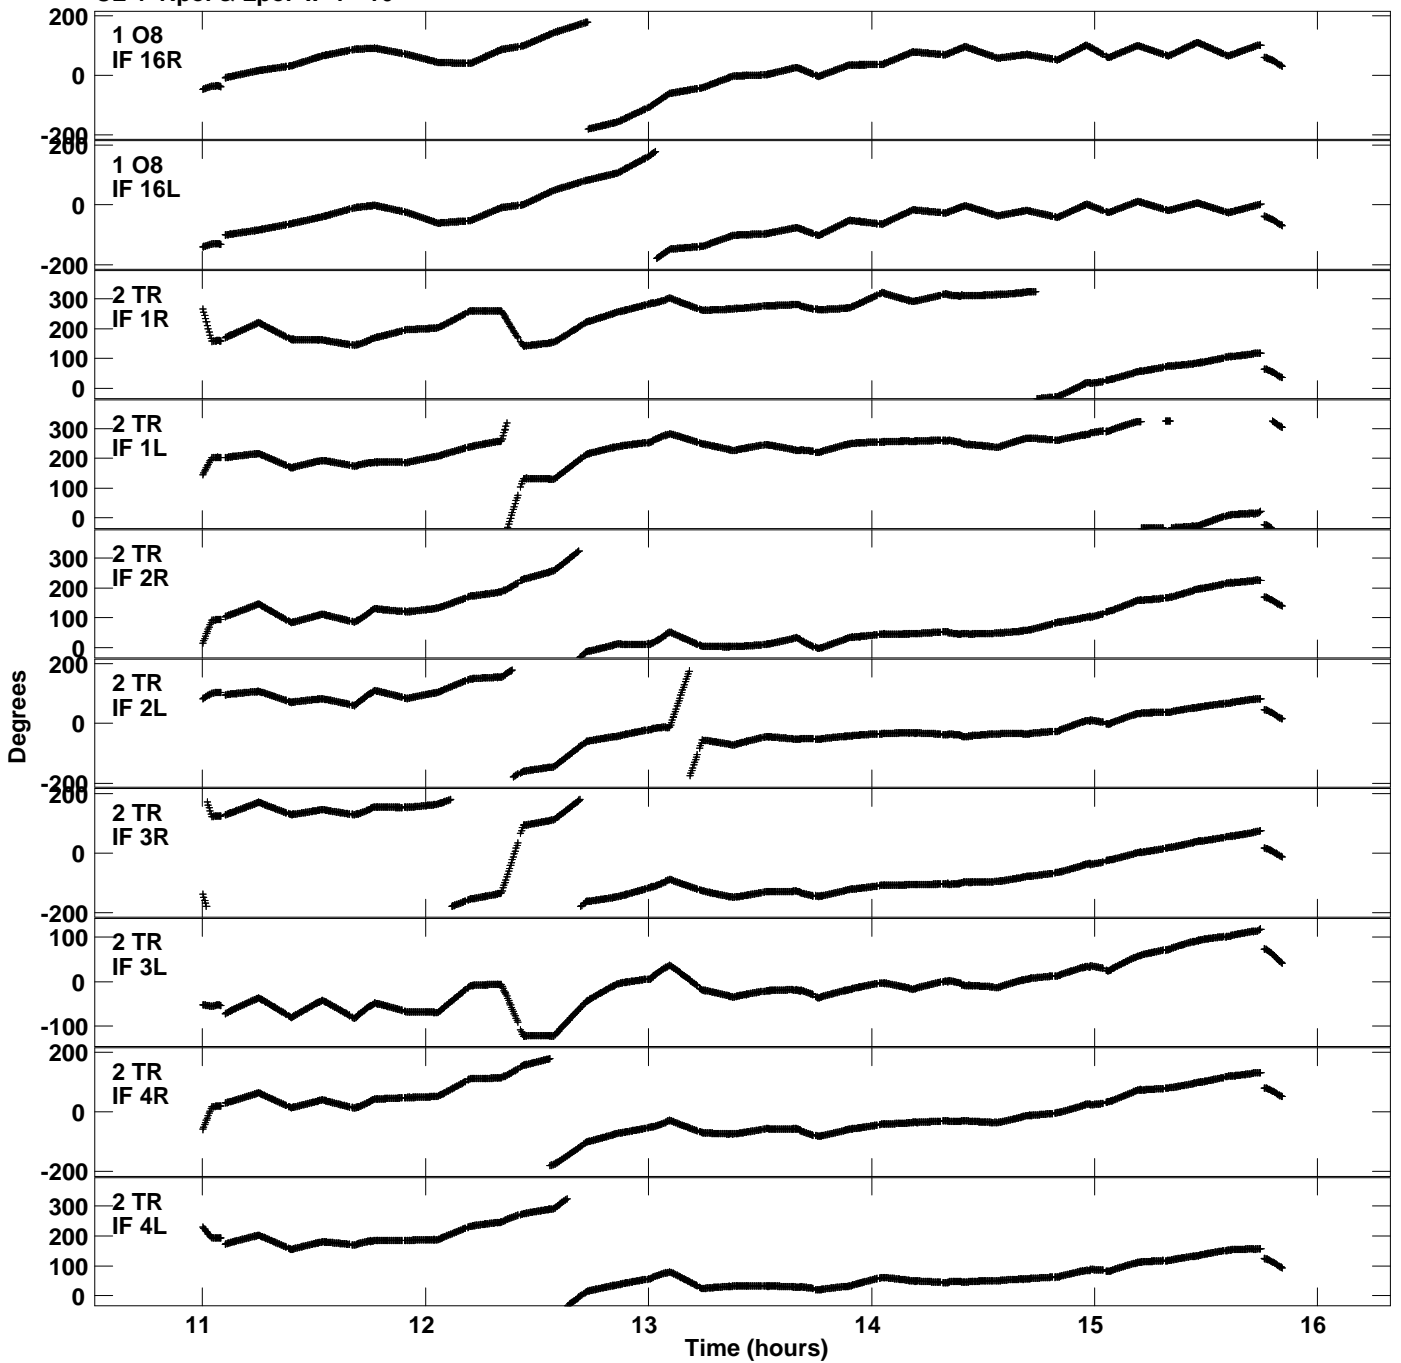

Plot file version 4 created 02-JUN-2021 16:18:32
Gain phs vs UTC time for EK048F.UVDATA.1
CL 4 Rpol & Lpol IF 1 - 16