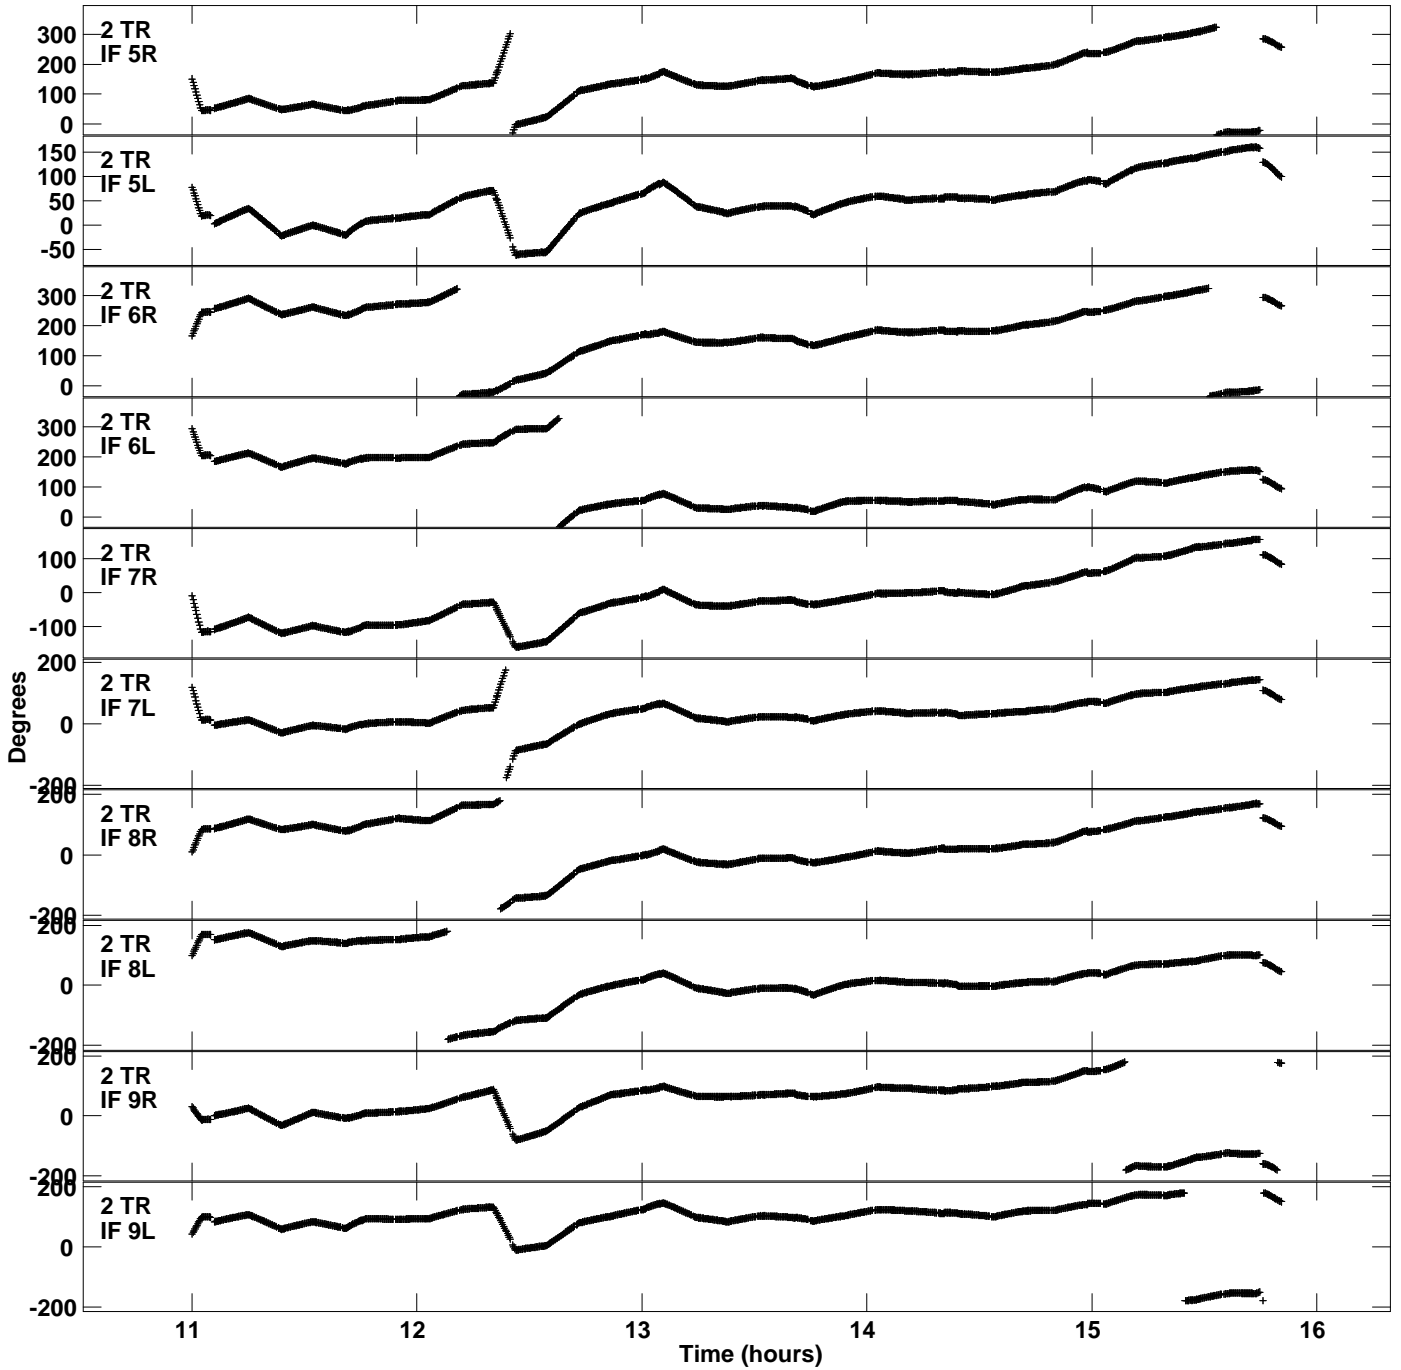

Plot file version 1 created 02-JUN-2021 16:18:32  
Gain phs vs UTC time for EK048F.UVDATA.1  
CL 4 Rpol & Lpol IF 1 - 16

Plot file version 2 created 02-JUN-2021 16:18:32  
Gain phs vs UTC time for EK048F.UVDATA.1  
CL 4 Rpol & Lpol IF 1 - 16

Plot file version 3 created 02-JUN-2021 16:18:32  
Gain phs vs UTC time for EK048F.UVDATA.1  
CL 4 Rpol & Lpol IF 1 - 16

Plot file version 4 created 02-JUN-2021 16:18:32  
Gain phs vs UTC time for EK048F.UVDATA.1  
CL 4 Rpol & Lpol IF 1 - 16

Plot file version 5 created 02-JUN-2021 16:18:32  
Gain phs vs UTC time for EK048F.UVDATA.1  
CL 4 Rpol & Lpol IF 1 - 16

Plot file version 6 created 02-JUN-2021 16:18:32  
Gain phs vs UTC time for EK048F.UVDATA.1  
CL 4 Rpol & Lpol IF 1 - 16