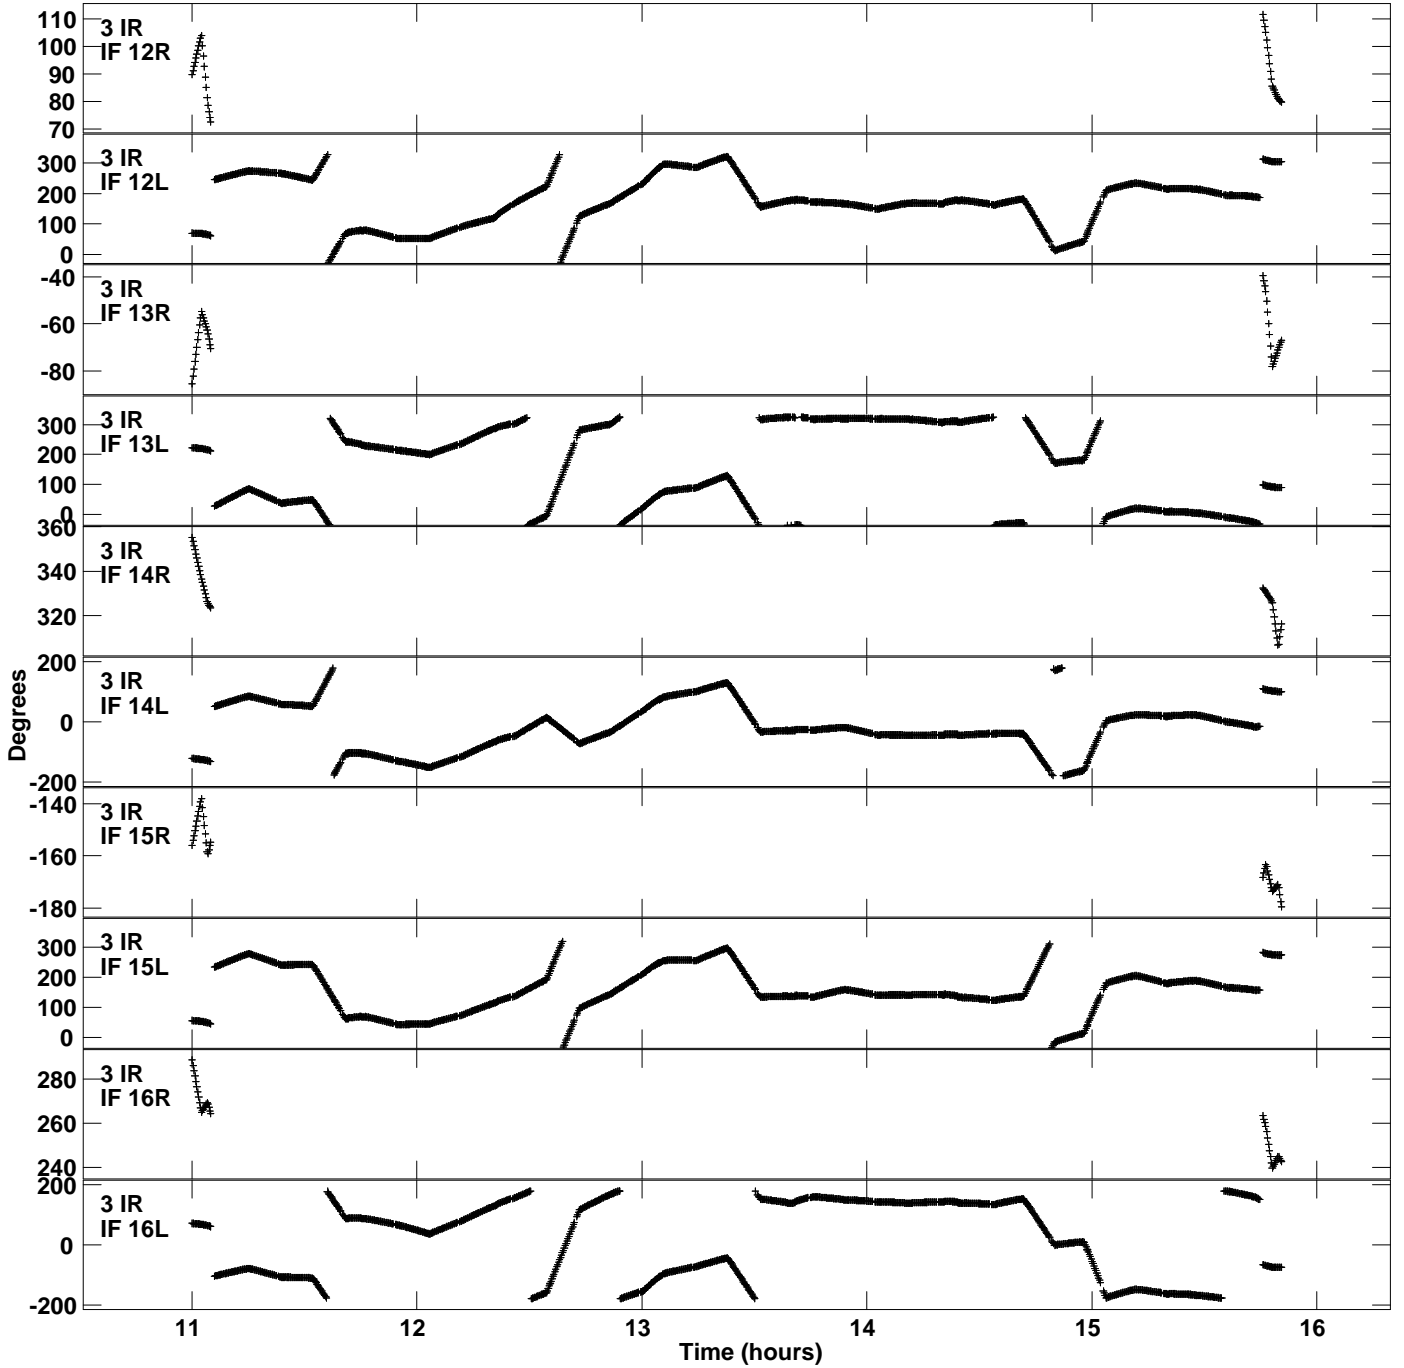

Plot file version 8 created 02-JUN-2021 16:18:32
Gain phs vs UTC time for EK048F.UVDATA.1
CL 4 Rpol & Lpol IF 1 - 16