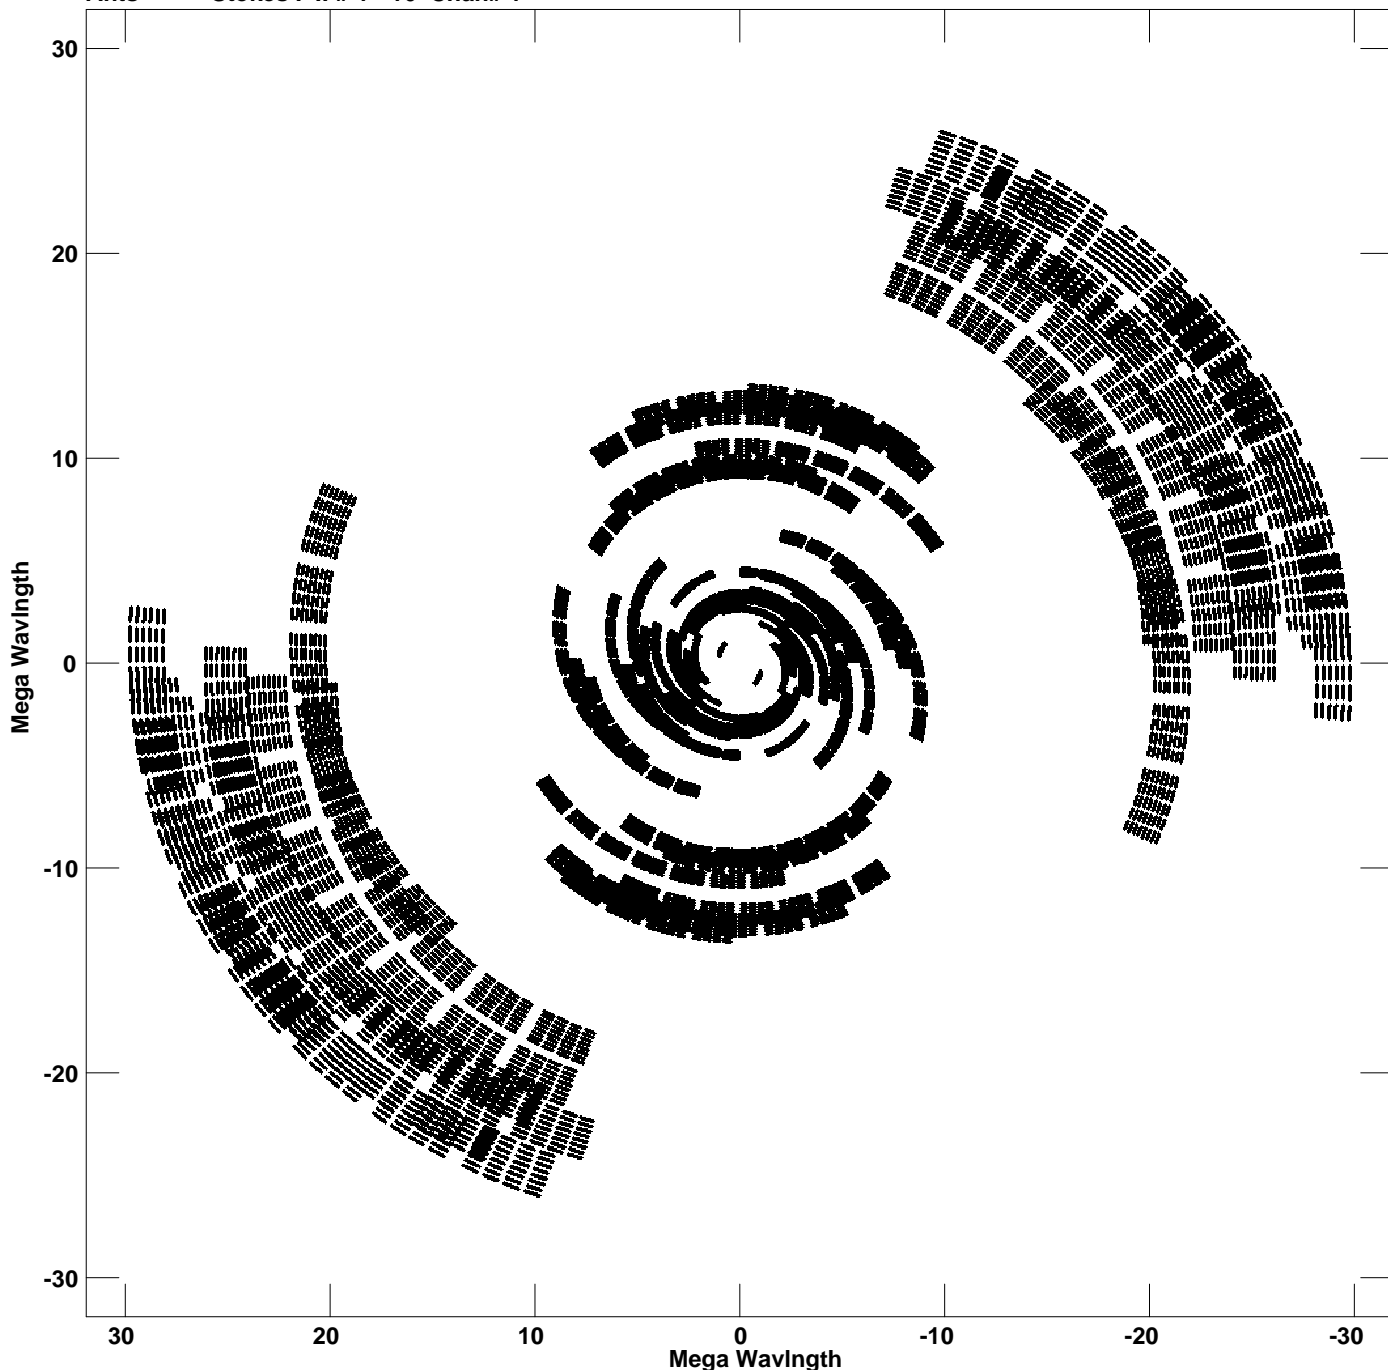

Plot file version 1 created 02-JUN-2021 16:30:53  
V vs U for R200120\_D.MULTI.1 Source:R200120\_D  
Ants \* - \* Stokes I IF# 1 - 16 Chan# 1

Freq = 1.2621 GHz, Bw = 16.000 MHz