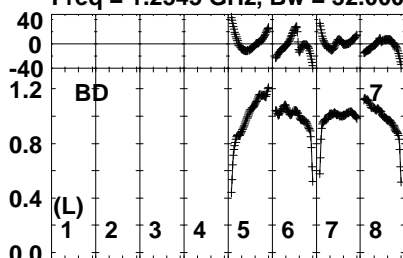

Plot file version 1 created 17-MAR-2022 14:51:15
 EK050B.UVDATA.1
 Freq = 1.2545 GHz, Bw = 32.000 MH Bandpass table # 1

Lower frame: BP ampl Top frame: BP phase
 Bandpass table spectrum Antenna: *
 Timerange: 00/00:00:01 to 999/00:00:00

Plot file version 2 created 17-MAR-2022 14:51:15
 EK050B.UVDATA.1
 Freq = 1.2545 GHz, Bw = 32.000 MH Bandpass table # 1

040040040040040040040040040040
 Channels
 Lower frame: BP ampl Top frame: BP phase
 Bandpass table spectrum Antenna: *
 Timerange: 00/00:00:01 to 999/00:00:00