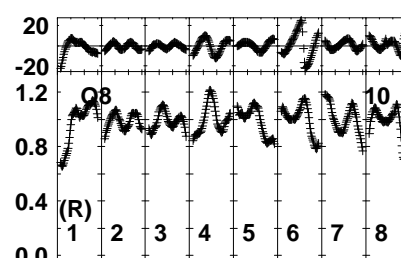

Plot file version 1 created 17-MAR-2022 14:51:15
 EK050B.UVDATA.1
 Freq = 1.2545 GHz, Bw = 32.000 MH Bandpass table # 1

Lower frame: BP ampl Top frame: BP phase
 Bandpass table spectrum Antenna: *
 Timerange: 00/00:00:01 to 999/00:00:00

Plot file version 2 created 17-MAR-2022 14:51:15
 EK050B.UVDATA.1
 Freq = 1.2545 GHz, Bw = 32.000 MH Bandpass table # 1

040040040040040040040040040040
 Channels
 Lower frame: BP ampl Top frame: BP phase
 Bandpass table spectrum Antenna: *
 Timerange: 00/00:00:01 to 999/00:00:00