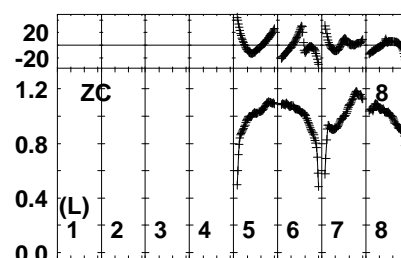

Plot file version 1 created 17-MAR-2022 14:51:15
 EK050B.UVDATA.1
 Freq = 1.2545 GHz, Bw = 32.000 MH Bandpass table # 1

Lower frame: BP ampl Top frame: BP phase
 Bandpass table spectrum Antenna: *
 Timerange: 00/00:00:01 to 999/00:00:00

Plot file version 2 created 17-MAR-2022 14:51:15
 EK050B.UVDATA.1
 Freq = 1.2545 GHz, Bw = 32.000 MH Bandpass table # 1

040040040040040040040040040040
 Channels
 Lower frame: BP ampl Top frame: BP phase
 Bandpass table spectrum Antenna: *
 Timerange: 00/00:00:01 to 999/00:00:00