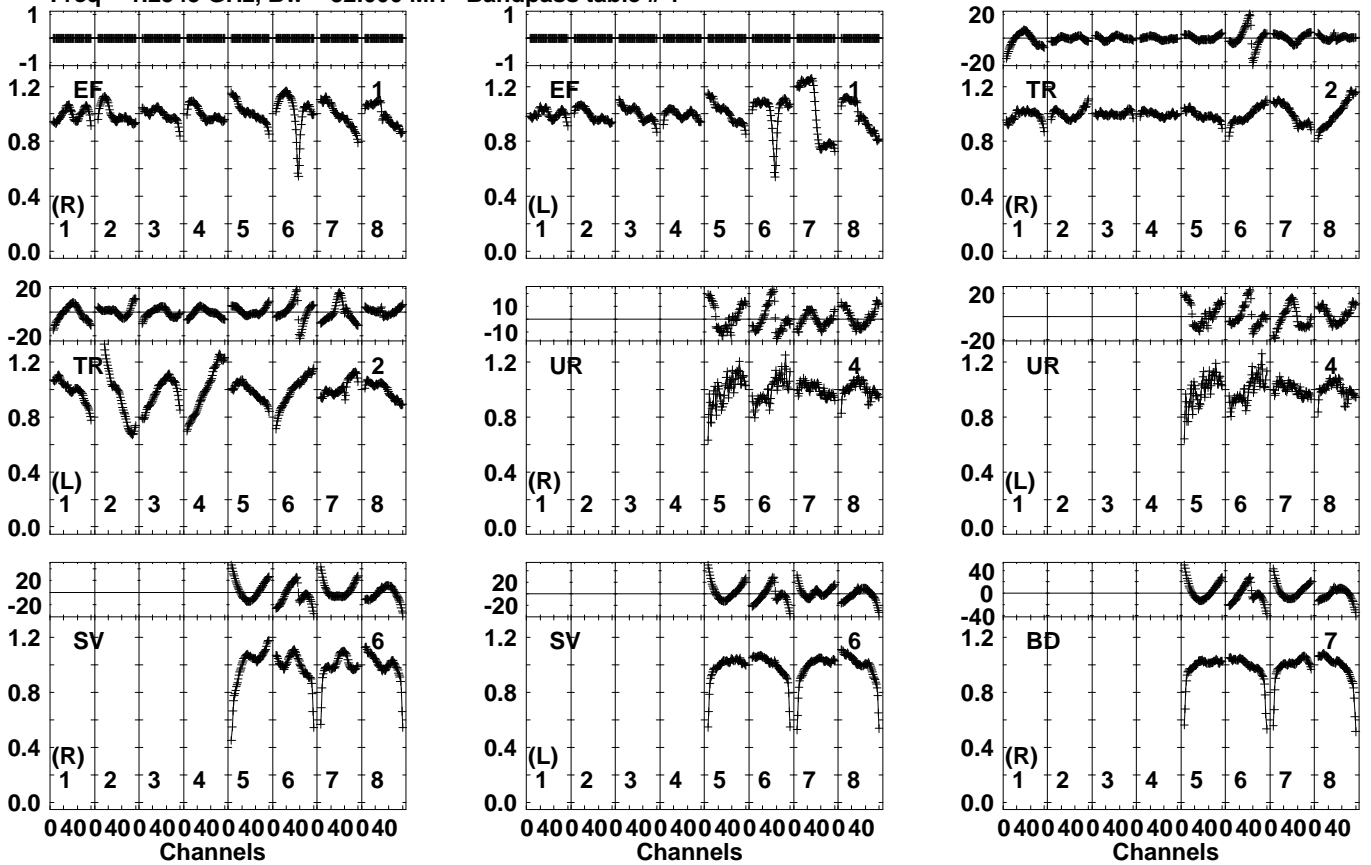

Plot file version 1 created 17-MAR-2022 14:51:15
 EK050B.UVDATA.1
 Freq = 1.2545 GHz, Bw = 32.000 MH Bandpass table # 1

Lower frame: BP ampl Top frame: BP phase
 Bandpass table spectrum Antenna: *
 Timerange: 00/00:00:01 to 999/00:00:00

Plot file version 2 created 17-MAR-2022 14:51:15
 EK050B.UVDATA.1
 Freq = 1.2545 GHz, Bw = 32.000 MH Bandpass table # 1

040040040040040040040040040040
 Channels
 Lower frame: BP ampl Top frame: BP phase
 Bandpass table spectrum Antenna: *
 Timerange: 00/00:00:01 to 999/00:00:00