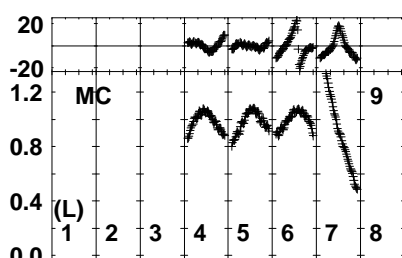

Plot file version 1 created 17-MAR-2022 14:51:15
 EK050B.UVDATA.1
 Freq = 1.2545 GHz, Bw = 32.000 MH Bandpass table # 1

Lower frame: BP ampl Top frame: BP phase
 Bandpass table spectrum Antenna: *
 Timerange: 00/00:00:01 to 999/00:00:00

Plot file version 2 created 17-MAR-2022 14:51:15
 EK050B.UVDATA.1
 Freq = 1.2545 GHz, Bw = 32.000 MH Bandpass table # 1

040040040040040040040040040040
 Channels
 Lower frame: BP ampl Top frame: BP phase
 Bandpass table spectrum Antenna: *
 Timerange: 00/00:00:01 to 999/00:00:00