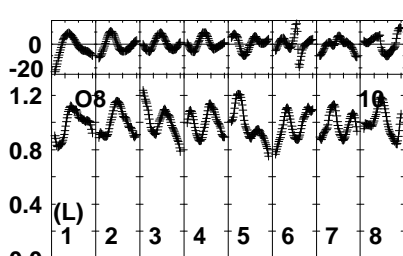

Plot file version 1 created 17-MAR-2022 14:51:15
 EK050B.UVDATA.1
 Freq = 1.2545 GHz, Bw = 32.000 MH Bandpass table # 1

Lower frame: BP ampl Top frame: BP phase
 Bandpass table spectrum Antenna: *
 Timerange: 00/00:00:01 to 999/00:00:00

Plot file version 2 created 17-MAR-2022 14:51:15
 EK050B.UVDATA.1
 Freq = 1.2545 GHz, Bw = 32.000 MH Bandpass table # 1

040040040040040040040040040040
 Channels
 Lower frame: BP ampl Top frame: BP phase
 Bandpass table spectrum Antenna: *
 Timerange: 00/00:00:01 to 999/00:00:00