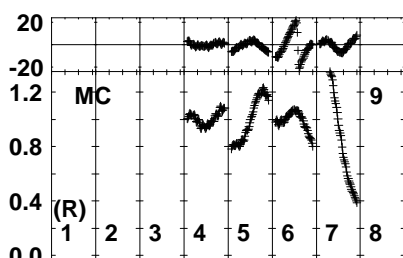

Plot file version 1 created 17-MAR-2022 14:51:15
 EK050B.UVDATA.1
 Freq = 1.2545 GHz, Bw = 32.000 MH Bandpass table # 1

Lower frame: BP ampl Top frame: BP phase
 Bandpass table spectrum Antenna: *
 Timerange: 00/00:00:01 to 999/00:00:00

Plot file version 2 created 17-MAR-2022 14:51:15
 EK050B.UVDATA.1
 Freq = 1.2545 GHz, Bw = 32.000 MH Bandpass table # 1

040040040040040040040040040040
 Channels
 Lower frame: BP ampl Top frame: BP phase
 Bandpass table spectrum Antenna: *
 Timerange: 00/00:00:01 to 999/00:00:00