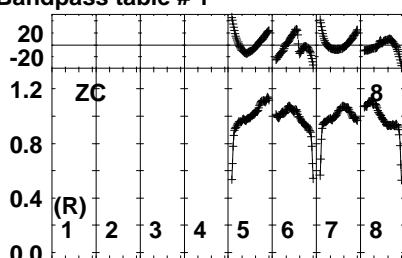

Plot file version 1 created 17-MAR-2022 14:51:15
 EK050B.UVDATA.1
 Freq = 1.2545 GHz, Bw = 32.000 MH Bandpass table # 1

Lower frame: BP ampl Top frame: BP phase
 Bandpass table spectrum Antenna: *
 Timerange: 00/00:00:01 to 999/00:00:00

Plot file version 2 created 17-MAR-2022 14:51:15
 EK050B.UVDATA.1
 Freq = 1.2545 GHz, Bw = 32.000 MH Bandpass table # 1

040040040040040040040040040040
 Channels
 Lower frame: BP ampl Top frame: BP phase
 Bandpass table spectrum Antenna: *
 Timerange: 00/00:00:01 to 999/00:00:00