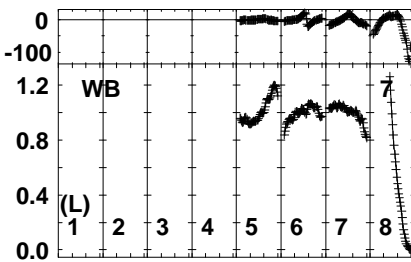

Plot file version 1 created 25-OCT-2022 15:55:15  
 EK050E.UVDATA.1  
 Freq = 1.2545 GHz, Bw = 32.000 MH Bandpass table # 1

Lower frame: BP ampl Top frame: BP phase  
 Bandpass table spectrum Antenna: \*  
 Timerange: 00/00:00:01 to 999/00:00:00

Plot file version 2 created 25-OCT-2022 15:55:15  
 EK050E.UVDATA.1  
 Freq = 1.2545 GHz, Bw = 32.000 MH Bandpass table # 1

Lower frame: BP ampl Top frame: BP phase  
 Bandpass table spectrum Antenna: \*  
 Timerange: 00/00:00:01 to 999/00:00:00