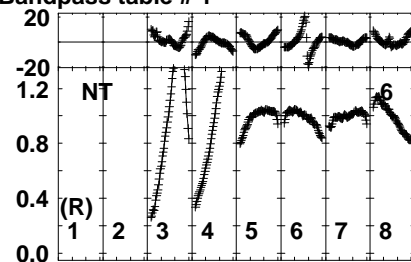

Plot file version 1 created 25-OCT-2022 15:55:15  
 EK050E.UVDATA.1  
 Freq = 1.2545 GHz, Bw = 32.000 MH Bandpass table # 1

Lower frame: BP ampl Top frame: BP phase  
 Bandpass table spectrum Antenna: \*  
 Timerange: 00/00:00:01 to 999/00:00:00

Plot file version 2 created 25-OCT-2022 15:55:15  
 EK050E.UVDATA.1  
 Freq = 1.2545 GHz, Bw = 32.000 MH Bandpass table # 1

Lower frame: BP ampl Top frame: BP phase  
 Bandpass table spectrum Antenna: \*  
 Timerange: 00/00:00:01 to 999/00:00:00