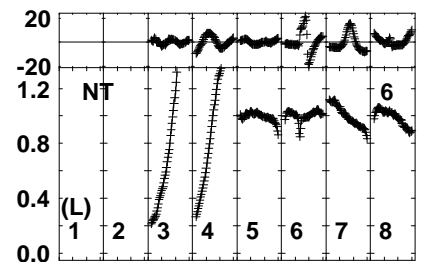

Plot file version 1 created 25-OCT-2022 15:55:15  
 EK050E.UVDATA.1  
 Freq = 1.2545 GHz, Bw = 32.000 MH Bandpass table # 1

Lower frame: BP ampl Top frame: BP phase  
 Bandpass table spectrum Antenna: \*  
 Timerange: 00/00:00:01 to 999/00:00:00

Plot file version 2 created 25-OCT-2022 15:55:15  
 EK050E.UVDATA.1  
 Freq = 1.2545 GHz, Bw = 32.000 MH Bandpass table # 1

Lower frame: BP ampl Top frame: BP phase  
 Bandpass table spectrum Antenna: \*  
 Timerange: 00/00:00:01 to 999/00:00:00