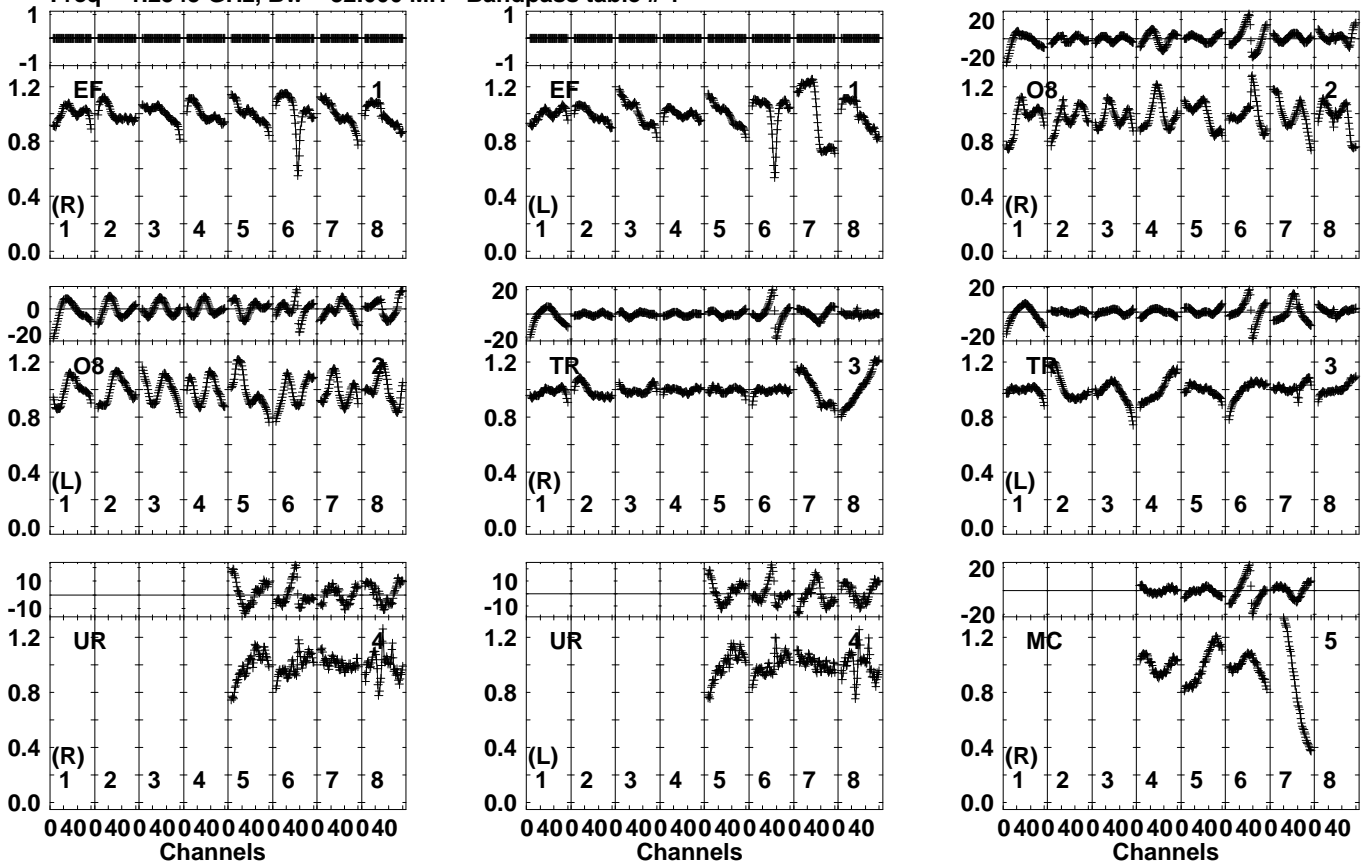

Plot file version 1 created 25-OCT-2022 15:55:15  
 EK050E.UVDATA.1  
 Freq = 1.2545 GHz, Bw = 32.000 MH Bandpass table # 1

Lower frame: BP ampl Top frame: BP phase  
 Bandpass table spectrum Antenna: \*  
 Timerange: 00/00:00:01 to 999/00:00:00

Plot file version 2 created 25-OCT-2022 15:55:15  
 EK050E.UVDATA.1  
 Freq = 1.2545 GHz, Bw = 32.000 MH Bandpass table # 1

Lower frame: BP ampl Top frame: BP phase  
 Bandpass table spectrum Antenna: \*  
 Timerange: 00/00:00:01 to 999/00:00:00