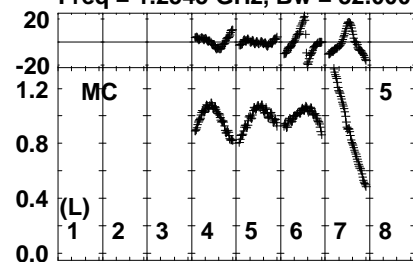

Plot file version 1 created 25-OCT-2022 15:55:15  
 EK050E.UVDATA.1  
 Freq = 1.2545 GHz, Bw = 32.000 MH Bandpass table # 1

Lower frame: BP ampl Top frame: BP phase  
 Bandpass table spectrum Antenna: \*  
 Timerange: 00/00:00:01 to 999/00:00:00

Plot file version 2 created 25-OCT-2022 15:55:15  
 EK050E.UVDATA.1  
 Freq = 1.2545 GHz, Bw = 32.000 MH Bandpass table # 1

Lower frame: BP ampl Top frame: BP phase  
 Bandpass table spectrum Antenna: \*  
 Timerange: 00/00:00:01 to 999/00:00:00