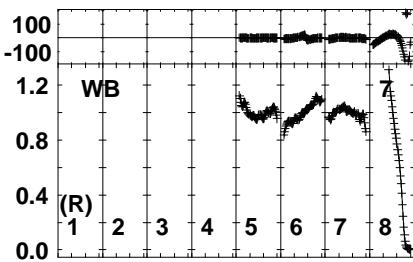

Plot file version 1 created 25-OCT-2022 15:55:15  
 EK050E.UVDATA.1  
 Freq = 1.2545 GHz, Bw = 32.000 MH Bandpass table # 1

Lower frame: BP ampl Top frame: BP phase  
 Bandpass table spectrum Antenna: \*  
 Timerange: 00/00:00:01 to 999/00:00:00

Plot file version 2 created 25-OCT-2022 15:55:15  
 EK050E.UVDATA.1  
 Freq = 1.2545 GHz, Bw = 32.000 MH Bandpass table # 1

Lower frame: BP ampl Top frame: BP phase  
 Bandpass table spectrum Antenna: \*  
 Timerange: 00/00:00:01 to 999/00:00:00