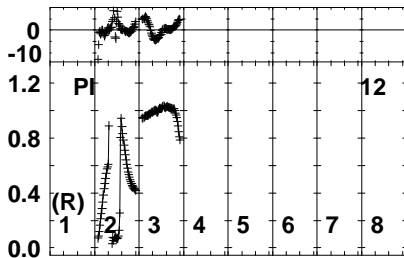

Plot file version 1 created 05-SEP-2022 13:17:42
 EK051A.UVDATA.1
 Freq = 1.2545 GHz, Bw = 32.000 MH Bandpass table # 1

Lower frame: BP ampl Top frame: BP phase
 Bandpass table spectrum Antenna: *
 Timerange: 00/00:00:01 to 999/00:00:00

Plot file version 2 created 05-SEP-2022 13:17:42
 EK051A.UVDATA.1
 Freq = 1.2545 GHz, Bw = 32.000 MH Bandpass table # 1

040040040040040040040040
 Channels

040040040040040040040040
 Channels

040040040040040040040040
 Channels

Lower frame: BP ampl Top frame: BP phase
 Bandpass table spectrum Antenna: *
 Timerange: 00/00:00:01 to 999/00:00:00