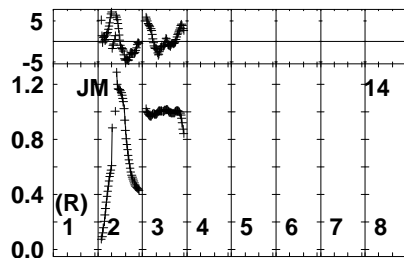

Plot file version 1 created 05-SEP-2022 13:17:42
 EK051A.UVDATA.1
 Freq = 1.2545 GHz, Bw = 32.000 MH Bandpass table # 1

Lower frame: BP ampl Top frame: BP phase
 Bandpass table spectrum Antenna: *
 Timerange: 00/00:00:01 to 999/00:00:00

Plot file version 2 created 05-SEP-2022 13:17:42
 EK051A.UVDATA.1
 Freq = 1.2545 GHz, Bw = 32.000 MH Bandpass table # 1

040040040040040040040040
 Channels

040040040040040040040040
 Channels

040040040040040040040040
 Channels

Lower frame: BP ampl Top frame: BP phase
 Bandpass table spectrum Antenna: *
 Timerange: 00/00:00:01 to 999/00:00:00