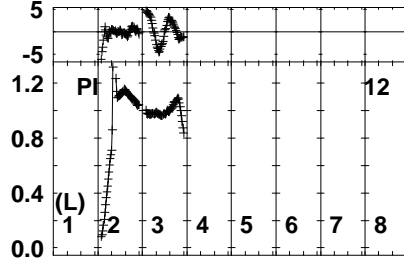

Plot file version 1 created 05-SEP-2022 13:17:42
 EK051A.UVDATA.1
 Freq = 1.2545 GHz, Bw = 32.000 MH Bandpass table # 1

Lower frame: BP ampl Top frame: BP phase
 Bandpass table spectrum Antenna: *
 Timerange: 00/00:00:01 to 999/00:00:00

Plot file version 2 created 05-SEP-2022 13:17:42
 EK051A.UVDATA.1
 Freq = 1.2545 GHz, Bw = 32.000 MH Bandpass table # 1

040040040040040040040040
 Channels

040040040040040040040040
 Channels

040040040040040040040040
 Channels

Lower frame: BP ampl Top frame: BP phase
 Bandpass table spectrum Antenna: *
 Timerange: 00/00:00:01 to 999/00:00:00