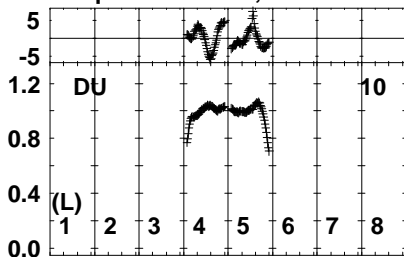

Plot file version 1 created 05-SEP-2022 13:17:42
 EK051A.UVDATA.1
 Freq = 1.2545 GHz, Bw = 32.000 MH Bandpass table # 1

Lower frame: BP ampl Top frame: BP phase
 Bandpass table spectrum Antenna: *
 Timerange: 00/00:00:01 to 999/00:00:00

Plot file version 2 created 05-SEP-2022 13:17:42
 EK051A.UVDATA.1
 Freq = 1.2545 GHz, Bw = 32.000 MH Bandpass table # 1

040040040040040040040040
 Channels

040040040040040040040040
 Channels

040040040040040040040040
 Channels

Lower frame: BP ampl Top frame: BP phase
 Bandpass table spectrum Antenna: *
 Timerange: 00/00:00:01 to 999/00:00:00