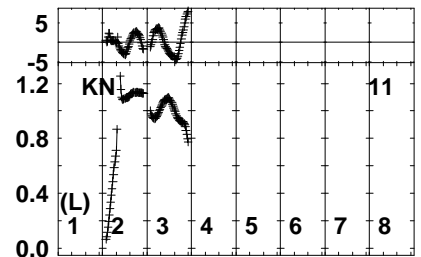

Plot file version 1 created 05-SEP-2022 13:17:42
 EK051A.UVDATA.1
 Freq = 1.2545 GHz, Bw = 32.000 MH Bandpass table # 1

Lower frame: BP ampl Top frame: BP phase
 Bandpass table spectrum Antenna: *
 Timerange: 00/00:00:01 to 999/00:00:00

Plot file version 2 created 05-SEP-2022 13:17:42
 EK051A.UVDATA.1
 Freq = 1.2545 GHz, Bw = 32.000 MH Bandpass table # 1

040040040040040040040040
 Channels

040040040040040040040040
 Channels

040040040040040040040040
 Channels

Lower frame: BP ampl Top frame: BP phase
 Bandpass table spectrum Antenna: *
 Timerange: 00/00:00:01 to 999/00:00:00