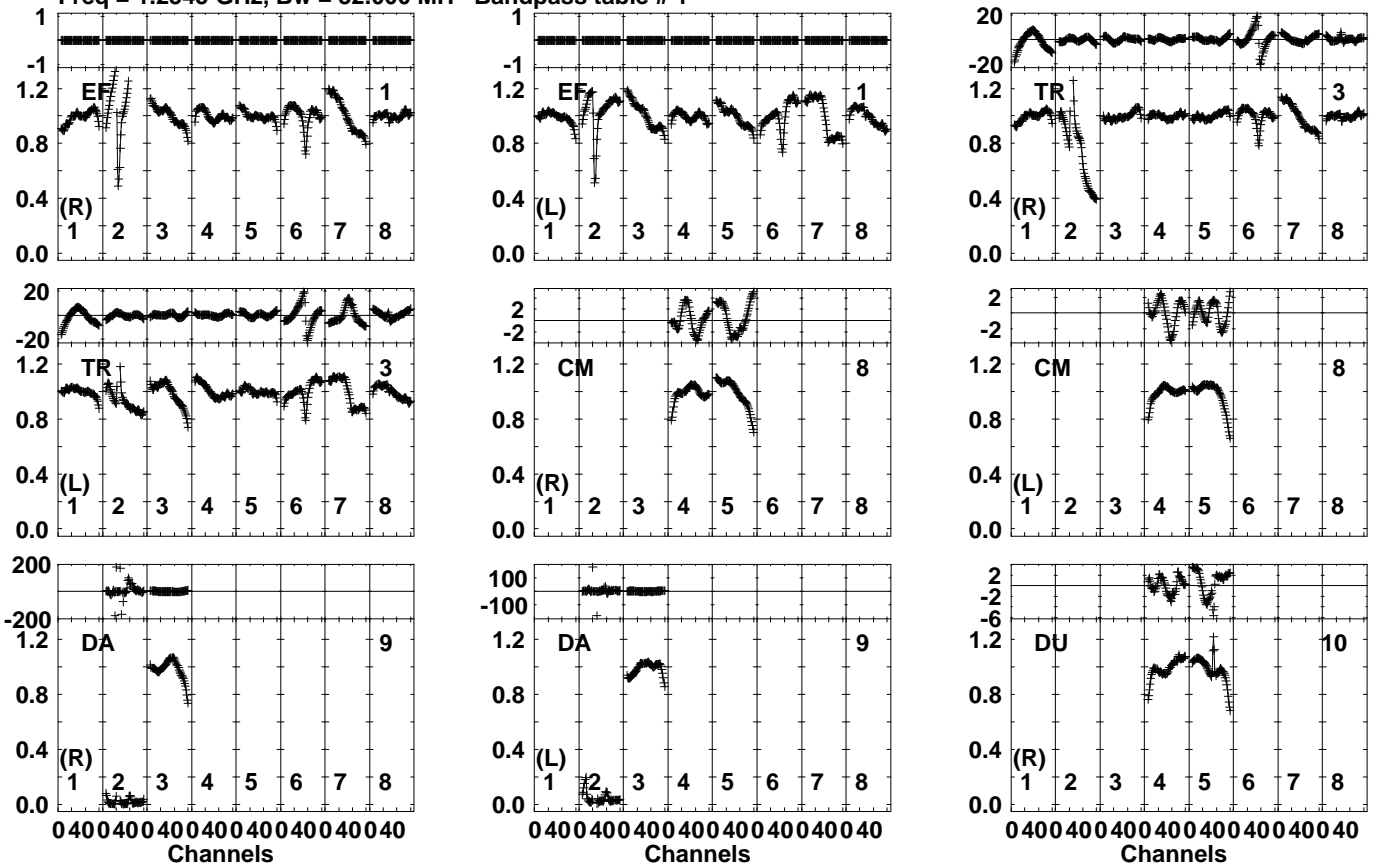

Plot file version 1 created 05-SEP-2022 13:17:42
 EK051A.UVDATA.1
 Freq = 1.2545 GHz, Bw = 32.000 MH Bandpass table # 1

Lower frame: BP ampl Top frame: BP phase
 Bandpass table spectrum Antenna: *
 Timerange: 00/00:00:01 to 999/00:00:00

Plot file version 2 created 05-SEP-2022 13:17:42
 EK051A.UVDATA.1
 Freq = 1.2545 GHz, Bw = 32.000 MH Bandpass table # 1

040040040040040040040040
 Channels

040040040040040040040040
 Channels

040040040040040040040040
 Channels

Lower frame: BP ampl Top frame: BP phase
 Bandpass table spectrum Antenna: *
 Timerange: 00/00:00:01 to 999/00:00:00