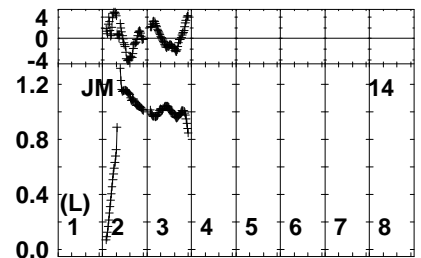

Plot file version 1 created 05-SEP-2022 13:17:42
 EK051A.UVDATA.1
 Freq = 1.2545 GHz, Bw = 32.000 MH Bandpass table # 1

Lower frame: BP ampl Top frame: BP phase
 Bandpass table spectrum Antenna: *
 Timerange: 00/00:00:01 to 999/00:00:00

Plot file version 2 created 05-SEP-2022 13:17:42
 EK051A.UVDATA.1
 Freq = 1.2545 GHz, Bw = 32.000 MH Bandpass table # 1

040040040040040040040040
 Channels

040040040040040040040040
 Channels

040040040040040040040040
 Channels

Lower frame: BP ampl Top frame: BP phase
 Bandpass table spectrum Antenna: *
 Timerange: 00/00:00:01 to 999/00:00:00