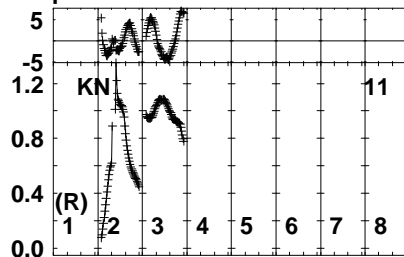

Plot file version 1 created 05-SEP-2022 13:17:42
 EK051A.UVDATA.1
 Freq = 1.2545 GHz, Bw = 32.000 MH Bandpass table # 1

Lower frame: BP ampl Top frame: BP phase
 Bandpass table spectrum Antenna: *
 Timerange: 00/00:00:01 to 999/00:00:00

Plot file version 2 created 05-SEP-2022 13:17:42
 EK051A.UVDATA.1
 Freq = 1.2545 GHz, Bw = 32.000 MH Bandpass table # 1

040040040040040040040040
 Channels

040040040040040040040040
 Channels

040040040040040040040040
 Channels

Lower frame: BP ampl Top frame: BP phase
 Bandpass table spectrum Antenna: *
 Timerange: 00/00:00:01 to 999/00:00:00