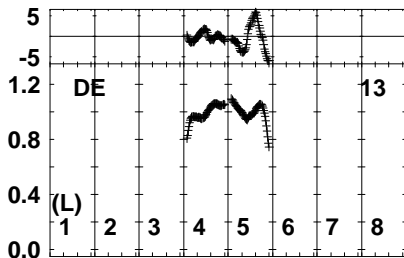

Plot file version 1 created 05-SEP-2022 13:17:42
 EK051A.UVDATA.1
 Freq = 1.2545 GHz, Bw = 32.000 MH Bandpass table # 1

Lower frame: BP ampl Top frame: BP phase
 Bandpass table spectrum Antenna: *
 Timerange: 00/00:00:01 to 999/00:00:00

Plot file version 2 created 05-SEP-2022 13:17:42
 EK051A.UVDATA.1
 Freq = 1.2545 GHz, Bw = 32.000 MH Bandpass table # 1

040040040040040040040040
 Channels

040040040040040040040040
 Channels

040040040040040040040040
 Channels

Lower frame: BP ampl Top frame: BP phase
 Bandpass table spectrum Antenna: *
 Timerange: 00/00:00:01 to 999/00:00:00