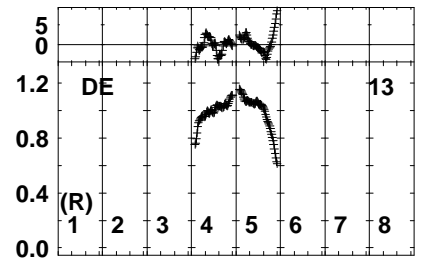

Plot file version 1 created 05-SEP-2022 13:17:42
 EK051A.UVDATA.1
 Freq = 1.2545 GHz, Bw = 32.000 MH Bandpass table # 1

Lower frame: BP ampl Top frame: BP phase
 Bandpass table spectrum Antenna: *
 Timerange: 00/00:00:01 to 999/00:00:00

Plot file version 2 created 05-SEP-2022 13:17:42
 EK051A.UVDATA.1
 Freq = 1.2545 GHz, Bw = 32.000 MH Bandpass table # 1

040040040040040040040040
 Channels

040040040040040040040040
 Channels

040040040040040040040040
 Channels

Lower frame: BP ampl Top frame: BP phase
 Bandpass table spectrum Antenna: *
 Timerange: 00/00:00:01 to 999/00:00:00