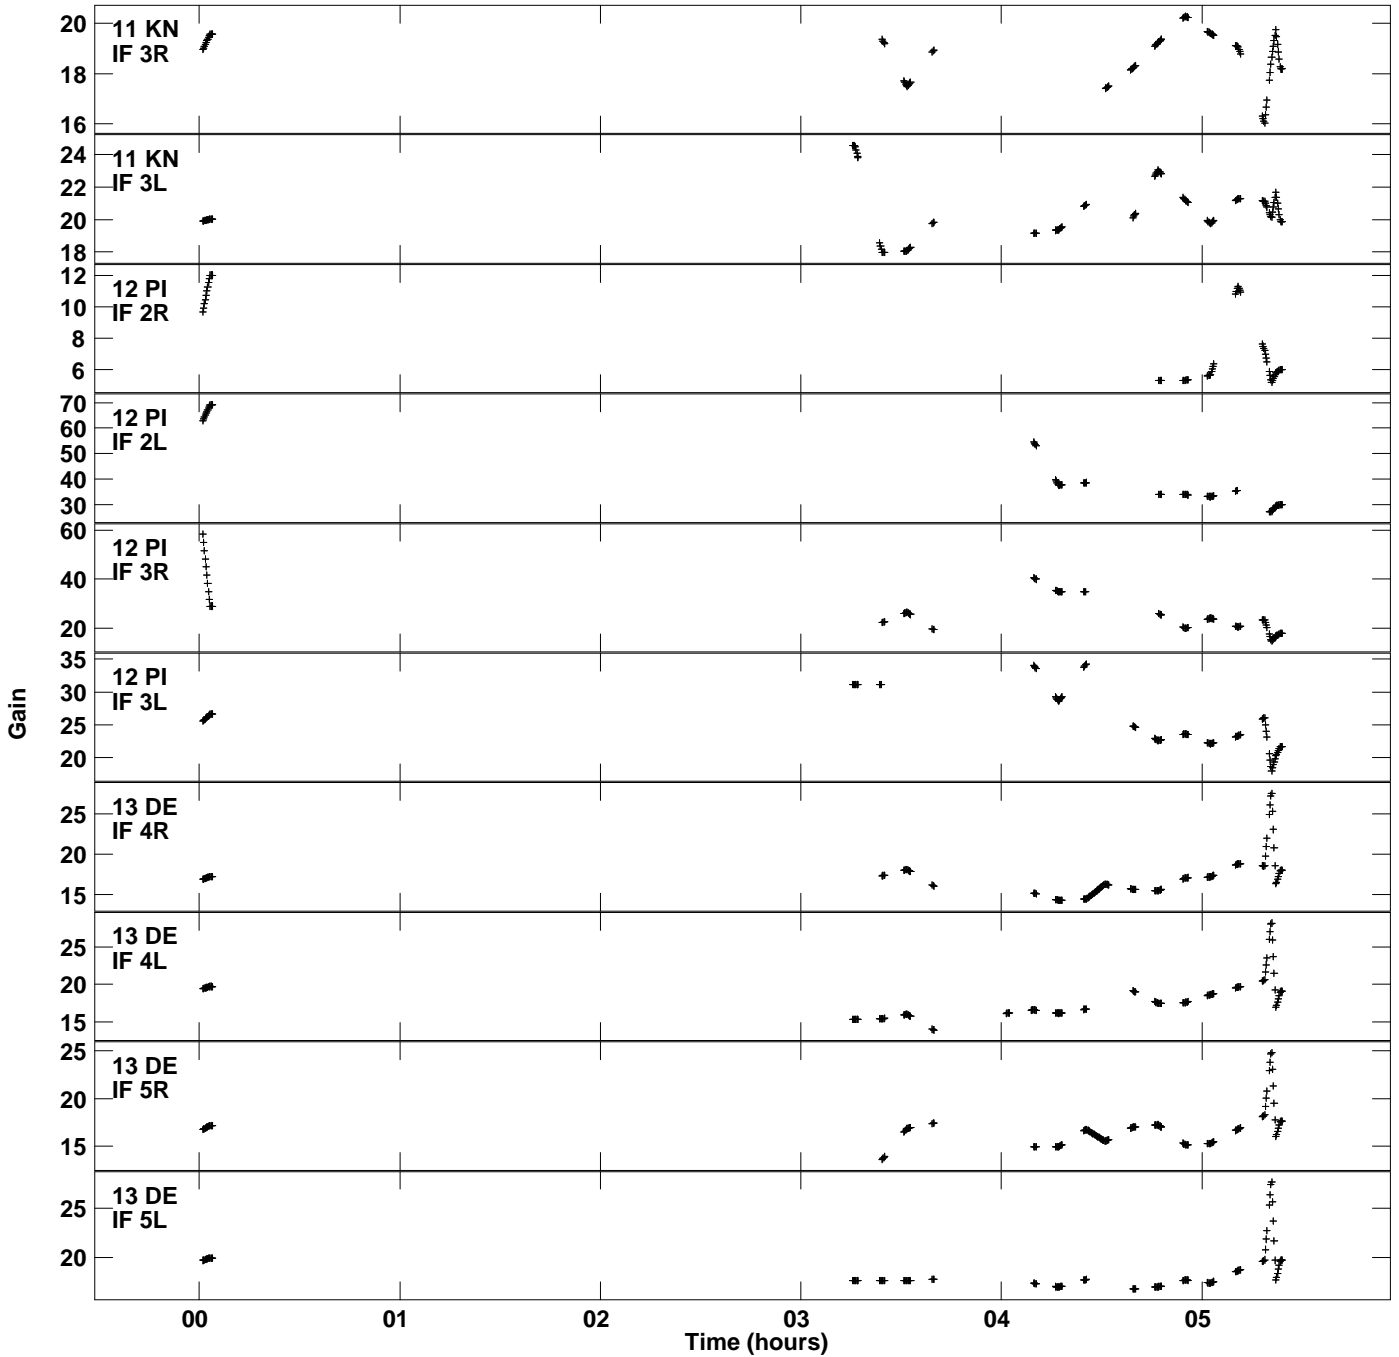

Plot file version 1 created 05-SEP-2022 13:23:27
Gain amp vs UTC time for EK051A.TMP.1
CL 5 Rpol & Lpol IF 1 - 8

Plot file version 2 created 05-SEP-2022 13:23:27
Gain amp vs UTC time for EK051A.TMP.1
CL 5 Rpol & Lpol IF 1 - 8

Plot file version 3 created 05-SEP-2022 13:23:27
Gain amp vs UTC time for EK051A.TMP.1
CL 5 Rpol & Lpol IF 1 - 8

Plot file version 4 created 05-SEP-2022 13:23:27
Gain amp vs UTC time for EK051A.TMP.1
CL 5 Rpol & Lpol IF 1 - 8

Plot file version 5 created 05-SEP-2022 13:23:27
Gain amp vs UTC time for EK051A.TMP.1
CL 5 Rpol & Lpol IF 1 - 8