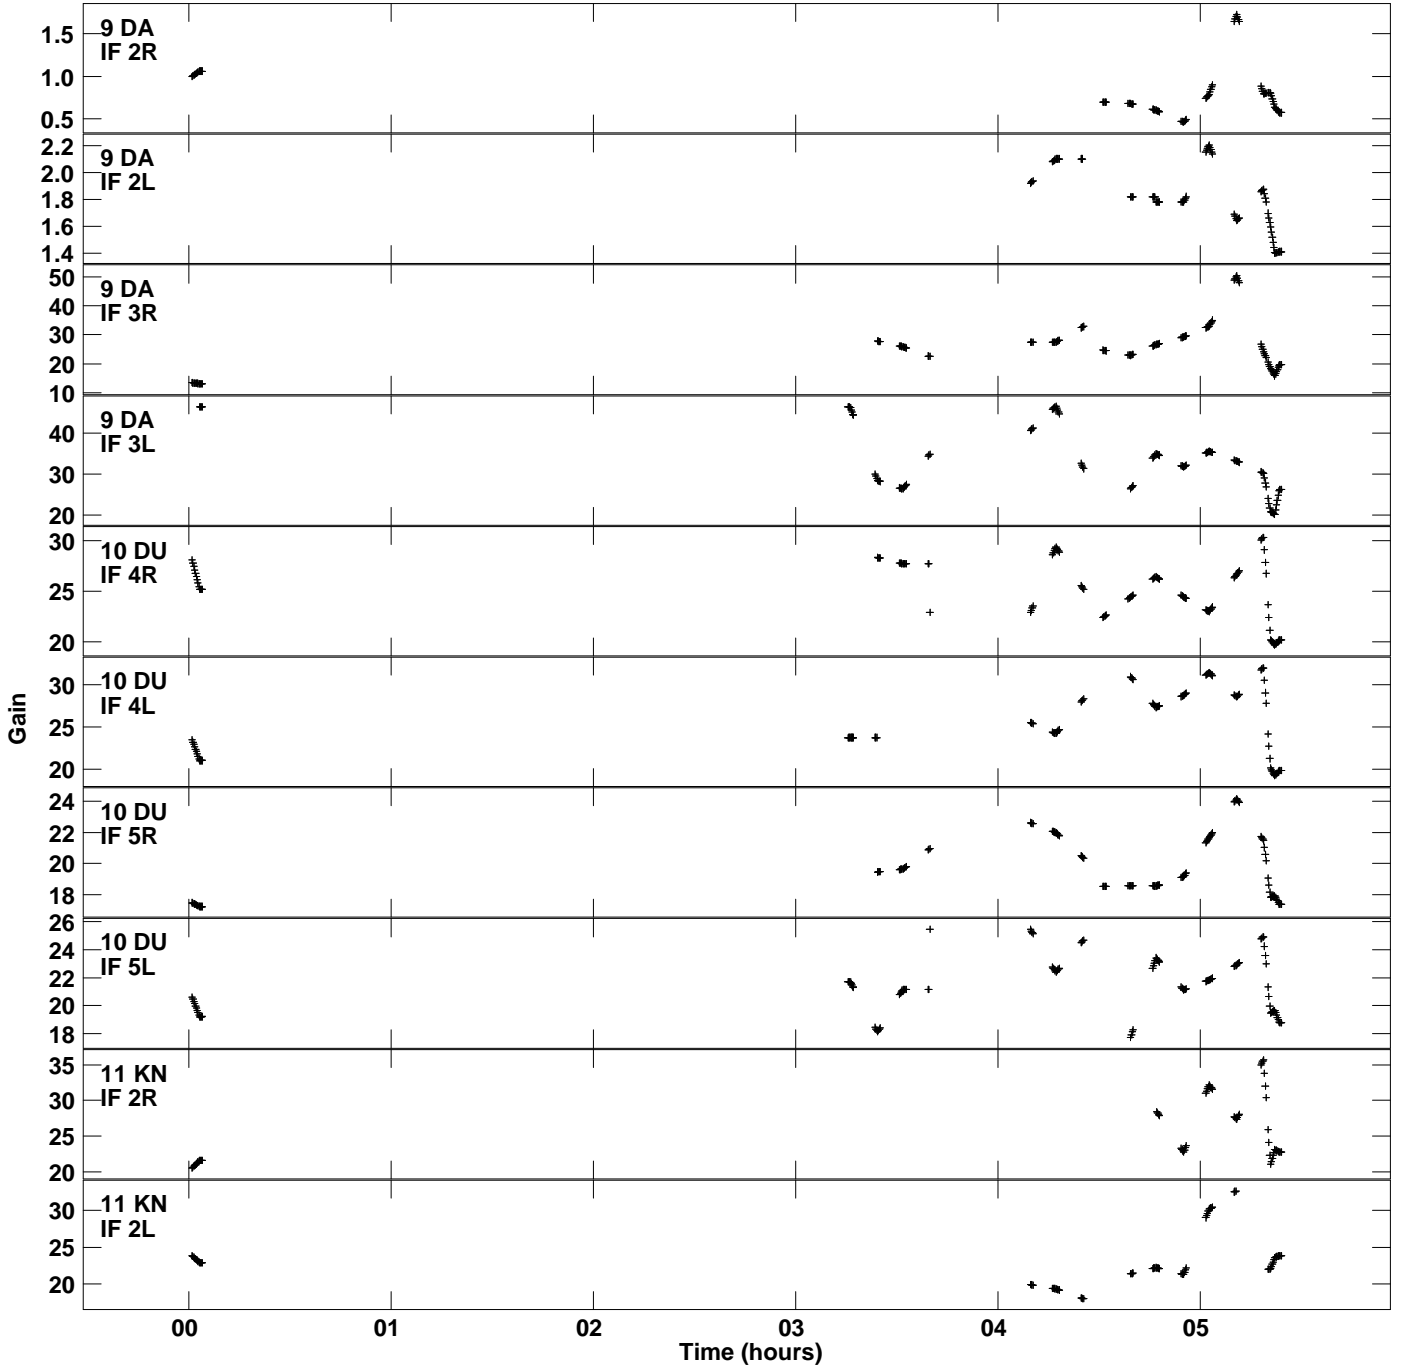

Plot file version 1 created 05-SEP-2022 13:23:27
Gain amp vs UTC time for EK051A.TMP.1
CL 5 Rpol & Lpol IF 1 - 8

Plot file version 2 created 05-SEP-2022 13:23:27
Gain amp vs UTC time for EK051A.TMP.1
CL 5 Rpol & Lpol IF 1 - 8

Plot file version 3 created 05-SEP-2022 13:23:27
Gain amp vs UTC time for EK051A.TMP.1
CL 5 Rpol & Lpol IF 1 - 8

Plot file version 4 created 05-SEP-2022 13:23:27
Gain amp vs UTC time for EK051A.TMP.1
CL 5 Rpol & Lpol IF 1 - 8

Plot file version 5 created 05-SEP-2022 13:23:27
Gain amp vs UTC time for EK051A.TMP.1
CL 5 Rpol & Lpol IF 1 - 8